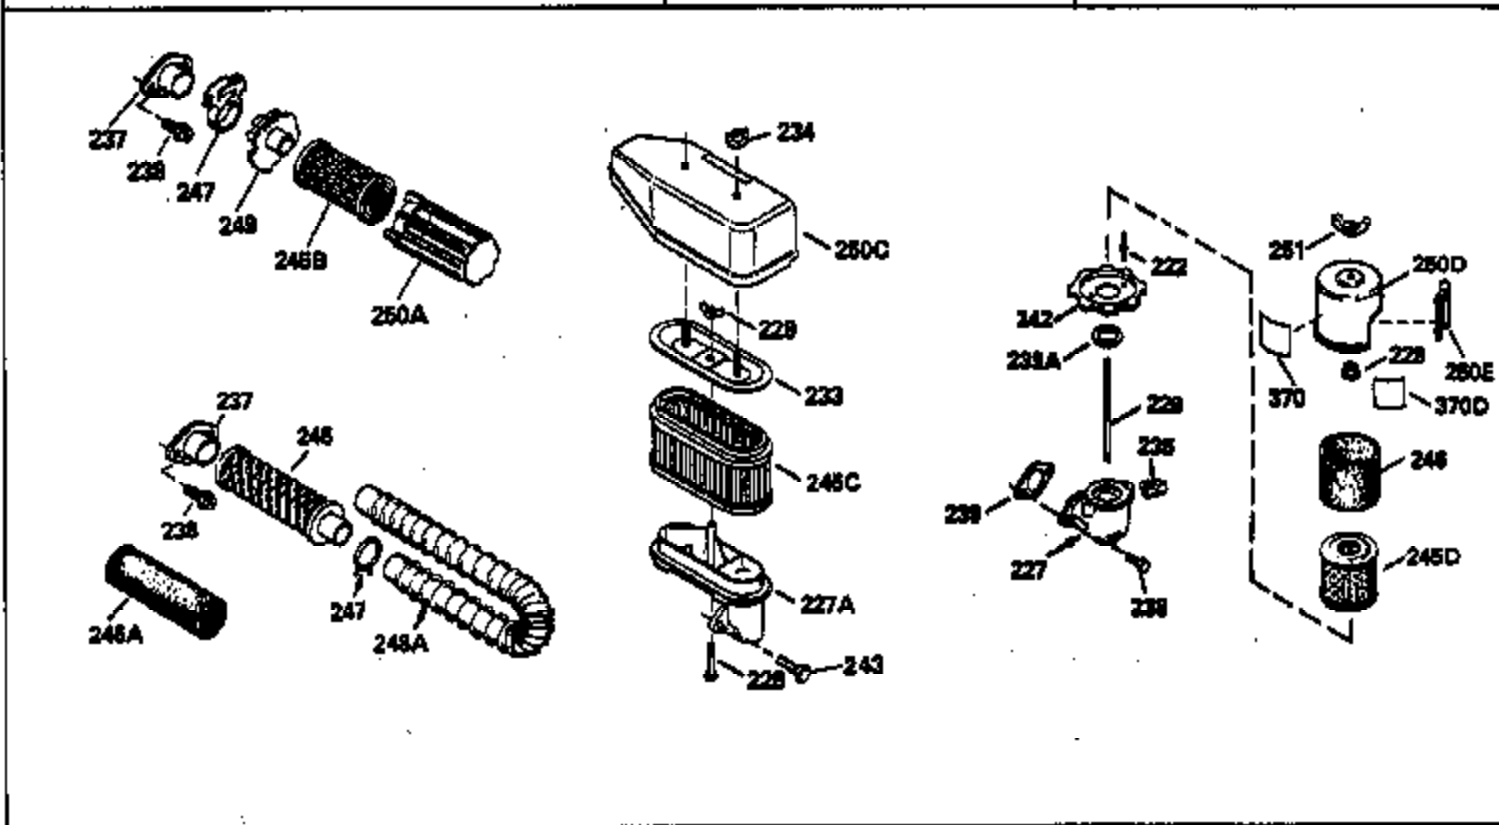

ILLUSTRATION SHOWS TYPICAL PARTS ONLY. ORDER BY PART NUMBER. PARTS NOT LISTED ARE SUPPLIED BY OEM.

Ref #	Part Number	Qty	Description
153	35623		Guide, Push rod
237	32971		Adapter, Air cleaner
238	650709		Screw, 10-32 x 7/16"
239	35815		* Gasket, Air cleaner
243	650899		Screw, 10-32 x 2-3/32"
245A	35500		Air Cleaner Filter
247	35505		Clamp, Air cleaner
287	650884		Screw, 8-32 x 1/2"
299	650900		Clip, "U" Type nut, 10-32
301A	35355		Cap, Fuel
327	35392		Plug, Starter
347	650898		Screw, 10-32 x 27/32"
370F	34387		Decal, Instruction (optional)
430	730574		Optional Screen Kit (Incl.370F,431,43 2,433)
431	35596		Debris Screen (Optional)
432	35597		Debris Screen Bracket (Optional)
433	650910		Screw, 8-32 x 1/4" (Optional)