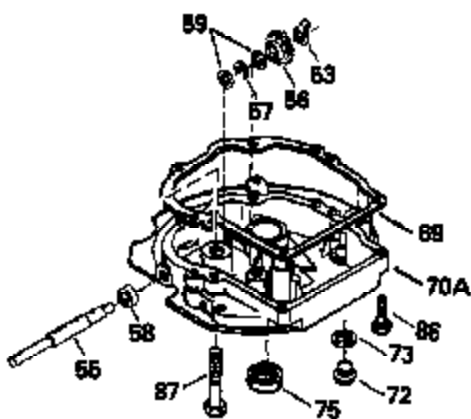

ILLUSTRATION SHOWS TYPICAL PARTS ONLY. ORDER BY PART NUMBER. PARTS NOT LISTED ARE SUPPLIED BY OEM.

Ref #	Part Number	Qty	Description
53	31745		Washer, Tang
54	31787		Washer, Flat
55A	31766		Shaft, PTO
56	33401		Gear, R.H. Worm
57	31749		Ring, Retaining
58	31744		Seal, Oil
59	31747		Washer, Flat
69	35261		* Gasket, Mounting flange
70B	33521D		Mounting Flange (Incl. 58, 72, 75 & 8 0)
72	30572		Plug, Oil drain (Incl. 73)
73	28833		* Drain Plug Gasket (Do not use w/plastic plug)
75	26208		Seal, Oil
86	650488		Screw, 1/4-20 x 1-1/4"
87	650492		Screw, 1/4-20 x 2-1/4"
103	650814		Screw, Torx T-15, 10-24 x 1"
153	35623		Guide, Push rod
275	35637		Muffler
276A	35638		Plate, Lock
277	650915		Screw, 1/4-20 x 3-5/32"
325	29443		Clip, Fuel line