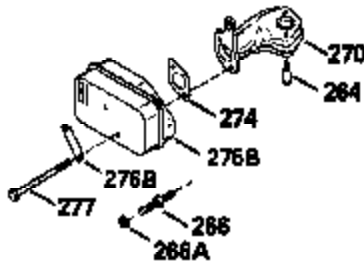

ILLUSTRATION SHOWS TYPICAL PARTS ONLY. ORDER BY PART NUMBER. PARTS NOT LISTED ARE SUPPLIED BY OEM.

Ref #	Part Number	Qty	Description
53	31745		Washer, Tang
54	31787		Washer, Flat
55A	31766		Shaft, PTO
56	33401		Gear, R.H. Worm
57	31749		Ring, Retaining
58	31744		Seal, Oil
59	31747		Washer, Flat
69	35261		* Gasket, Mounting flange
70B	33521D		Mounting Flange (Incl. 58, 72, 75 & 8 0)
72	30572		Plug, Oil drain (Incl. 73)
73	28833		* Drain Plug Gasket (Do not use w/plastic plug)
75	26208		Seal, Oil
86	650488		Screw, 1/4-20 x 1-1/4"
87	650492		Screw, 1/4-20 x 2-1/4"
103	650814		Screw, Torx T-15, 10-24 x 1"
153	35623		Guide, Push rod
275	35637		Muffler
276A	35638		Plate, Lock
277	650915		Screw, 1/4-20 x 3-5/32"
325	29443		Clip, Fuel line