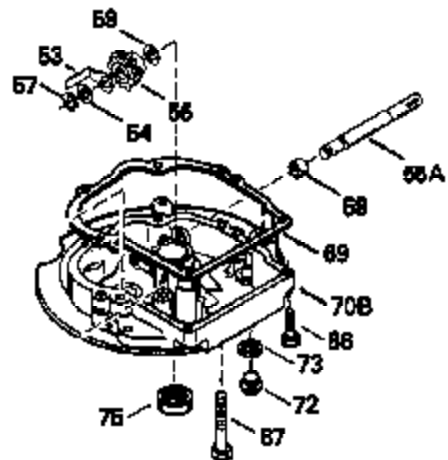

ILLUSTRATION SHOWS TYPICAL PARTS ONLY. ORDER BY PART NUMBER. PARTS NOT LISTED ARE SUPPLIED BY OEM.

Ref #	Part Number	Qty	Description
53	31745		Washer, Tang
54	31787		Washer, Flat
55A	31766		Shaft, PTO
56	33401		Gear, R.H. Worm
57	31749		Ring, Retaining
58	31744		Seal, Oil
59	31747		Washer, Flat
69	35261		* Gasket, Mounting flange
70B	33521D		Mounting Flange (Incl. 58, 72, 75 & 8 0)
72	30572		Plug, Oil drain (Incl. 73)
73	28833		* Drain Plug Gasket (Do not use w/plastic plug)
75	26208		Seal, Oil
86	650488		Screw, 1/4-20 x 1-1/4"
87	650492		Screw, 1/4-20 x 2-1/4"
103	650814		Screw, Torx T-15, 10-24 x 1"
153	35623		Guide, Push rod
275	35637		Muffler
276A	35638		Plate, Lock
277	650915		Screw, 1/4-20 x 3-5/32"
325	29443		Clip, Fuel line