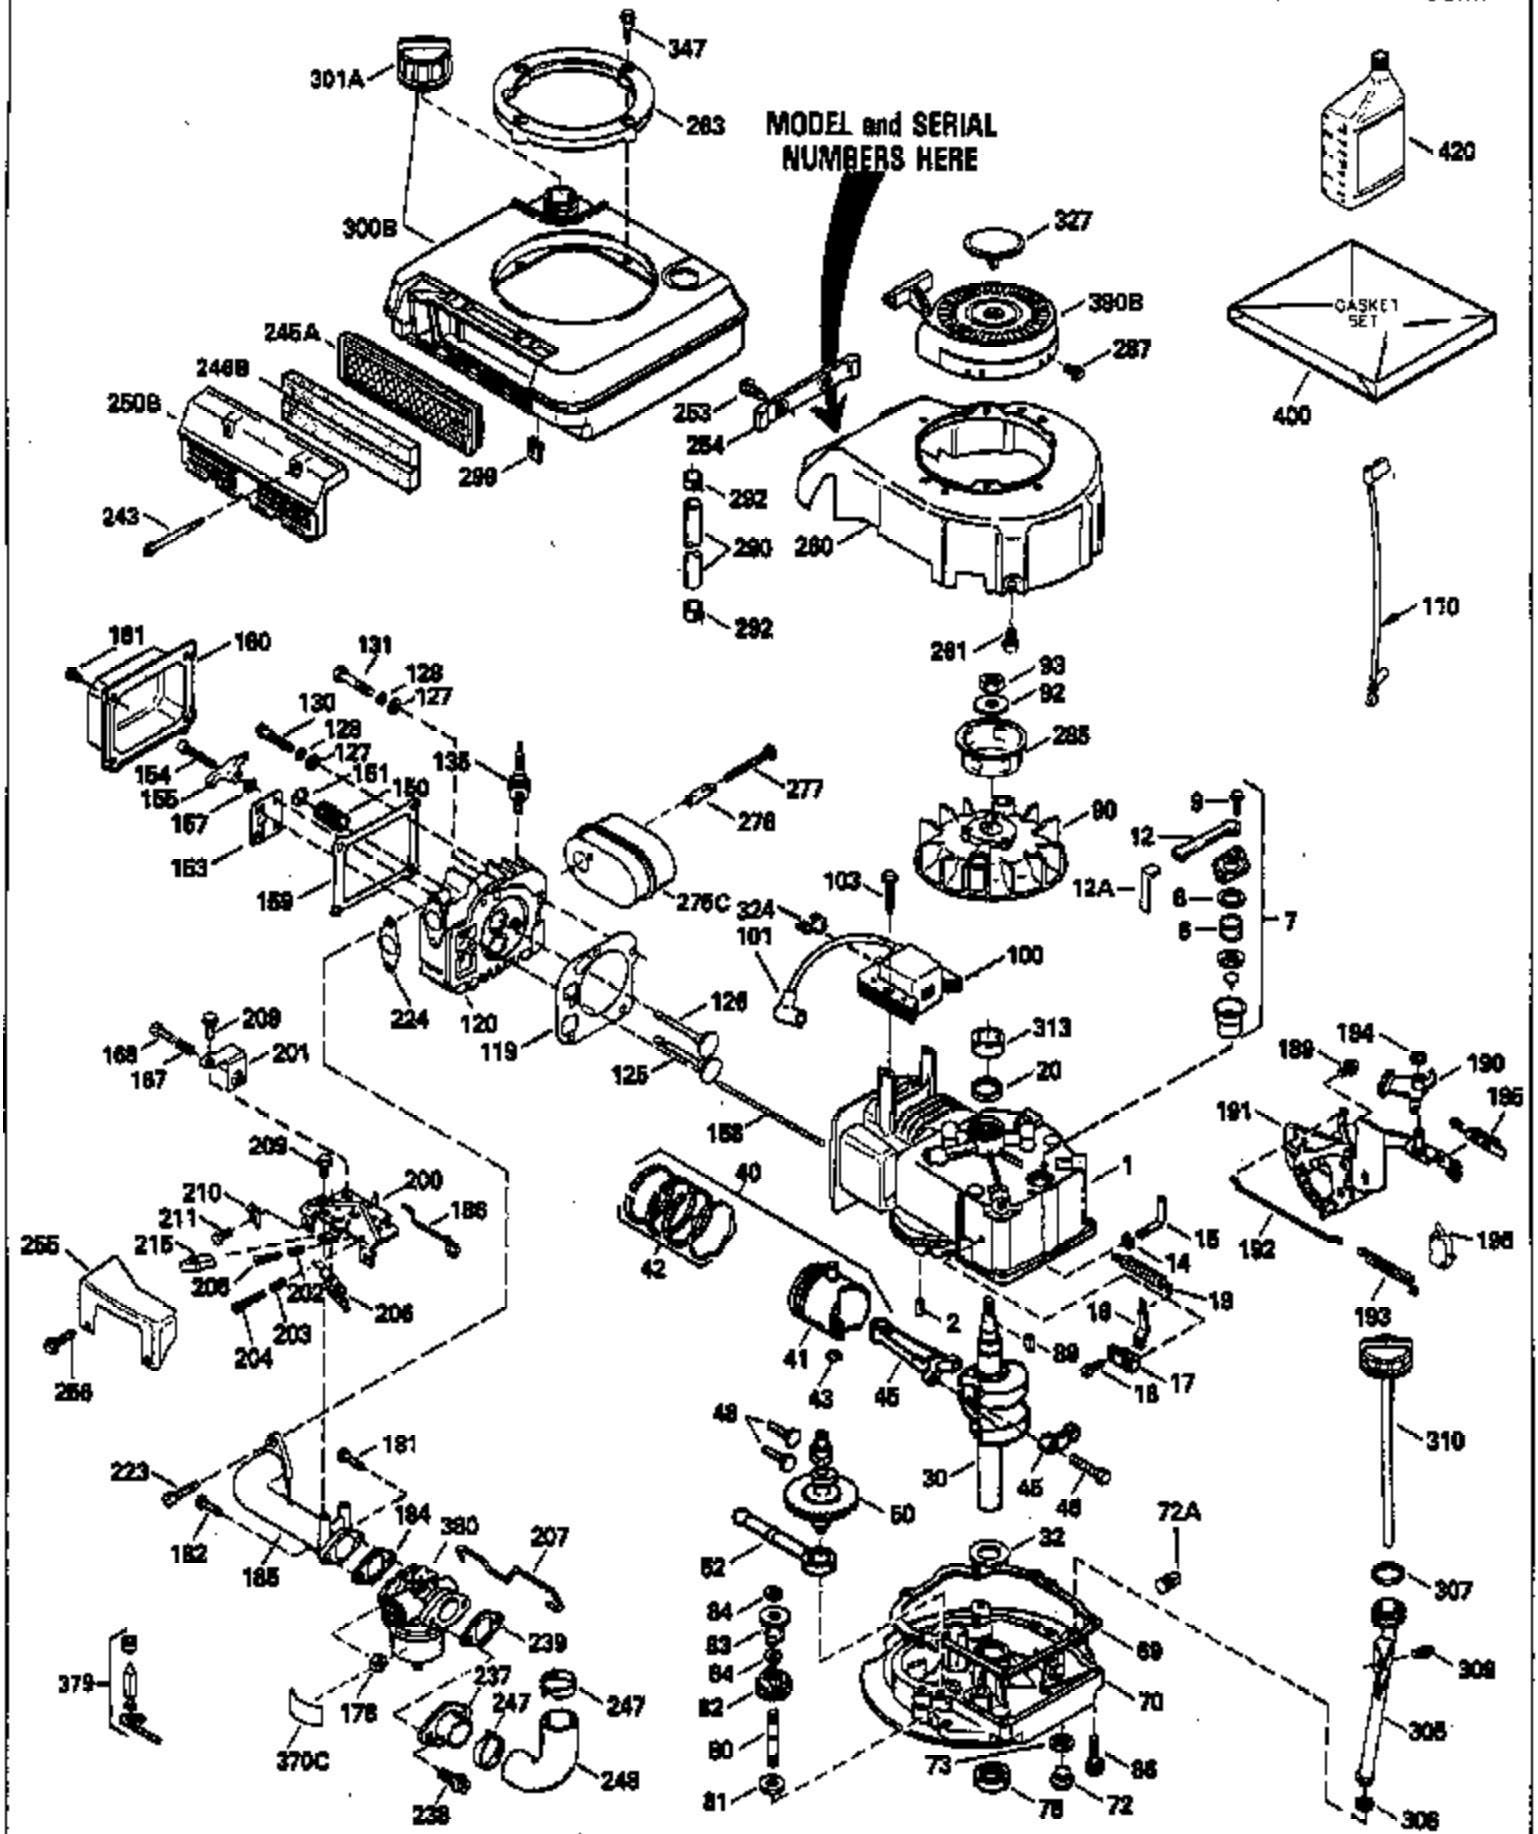

ILLUSTRATION SHOWS TYPICAL PARTS ONLY. ORDER BY PART NUMBER. PARTS NOT LISTED ARE SUPPLIED BY OEM.

Ref #	Part Number	Qty	Description
1	35805		Cylinder (Incl. 2 & 20) (2-5/8" Bore)
2	26727		Pin, Dowel
6	33734		Element, Breather
7	34214A		Breather Assy. (Incl.6, 8, 9, 12 & 12 A)
8	33735		* Gasket, Breather
9	30200		Screw, 10-24 x 9/16"
12	35496		Tube, Breather
14	28277		Washer, Flat
15	31513		Rod, Governor
16	31383A		Lever, Governor
17	31335		Clamp, Governor lever
18	650548		Screw, 8-32 x 5/16"
19	33578		Spring, Governor
20	32600		Seal, Oil
30	35886		Crankshaft
40	35544		Piston, Pin & Ring Set (Std.) (2-5/8" Bore)
40	35545		Piston, Pin & Ring Set (.010" OS)
40	35546		Piston, Pin & Ring Set (.020" OS)
41	35541		Piston & Pin Ass'y.(Std.)(Incl. 43)(2 -5/8")
41	35542		Piston & Pin Ass'y. (.010" OS) (Incl. 43)
41	35543		Piston & Pin Ass'y. (.020" OS) (Incl. 43)
42	35547		Ring Set, Piston (Std.)
42	35548		Ring Set, Piston (.010" OS)
42	35549		Ring Set, Piston (.020" OS)
43	20381		Ring, Piston pin retaining
45	32875		Rod Assy., Connecting (Incl. 46)
46	32610A		Bolt, Connecting rod
48	35616		Valve, Lifter
50	33553		Camshaft (MCR)
52	29914		Pump Assy., Oil
69	35261		* Gasket, Mounting flange
72	30572		Plug, Oil drain (Incl. 73)
73	28833		* Drain Plug Gasket (Do not use w/plastic plug)
75	26208		Seal, Oil
80	30574		Shaft, Governor
81	30590A		Washer, Flat
82	30591		Gear Assy., Governor (Incl. 81)
83	30588A		Spool, Governor
84	29193		Ring, Retaining
86	650488		Screw, 1/4-20 x 1-1/4"
89	611004		Key, Flywheel
90	611112		Flywheel
92	650815		Washer, Belleville
93	650816		Nut, Flywheel
100	34443A		Solid State Assy.
101	610118		Cover, Spark Plug
103	650814		Screw, Torx T-15, 10-24 x 1"
110	34961		Ground Wire
119	35806		* Gasket, Cylinder head
120	35630		Head Cylinder
125	35621		Exhaust Valve (Std.) (Incl. 151)
125	35622		Exhaust Valve (1/32" OS) (Incl. 151)
126	35619		Intake Valve (Std.) (Incl. 151)
126	35620		Intake Valve (1/32" OS) (Incl. 151)
127	650691		Washer, Flat
128	650690		Washer, Belleville
130	650912		Screw, 5/16-18 x 1-1/2"
135	34645		Resistor Spark Plug (RN-4C)