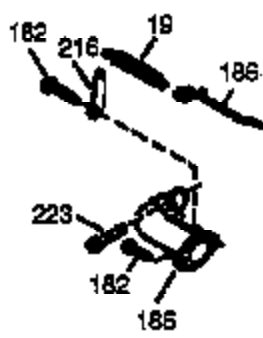

ILLUSTRATION SHOWS TYPICAL PARTS ONLY. ORDER BY PART NUMBER. PARTS NOT LISTED ARE SUPPLIED BY OEM.
VIEW 3 OF 3

Ref #	Part Number	Qty	Description
19	33578	1	Extension Spring
53	31745	1	Tang Washer
54	31787	1	Washer
55	31766	1	P.T.O. Shaft
56	33401	1	R.H. Worm Gear
57	31749	1	Retaining Ring
58	31744	1	Oil Seal
59	31747	1	Washer
69	35261	1	* Mounting Flange Gasket
72	36083	1	Oil Drain Plug
75	26208	1	Oil Seal
86	650488	5	Screw, 1/4-20 x 1-1/4"
87	650492	1	Screw, 1/4-20 x 2-1/4"
103	650814	2	Screw, Torx T-15, 10-24 x 1"
182	6201	2	Screw, 1/4-28 x 7/8"
185	35628	1	Intake Pipe (Incl. 224)
186	34337	1	Governor Link
223	650451	1	Screw, 1/4-20 x 1"
275	35637	1	Muffler
277	650915	2	Screw, 1/4-20 x 3-5/32"
325	29443	1	Wire Clip