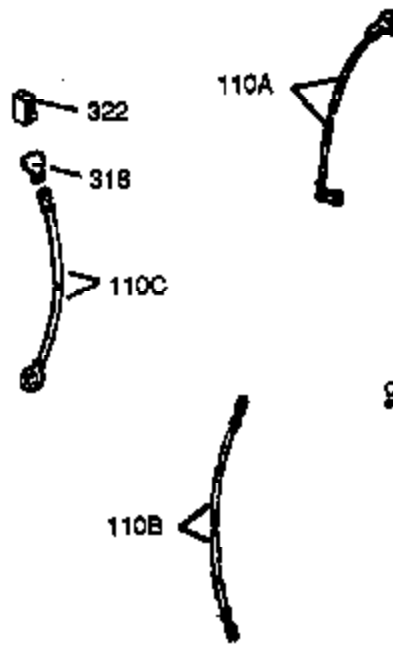

ILLUSTRATION SHOWS TYPICAL PARTS ONLY. ORDER BY PART NUMBER. PARTS NOT LISTED ARE SUPPLIED BY OEM.
VIEW 3 OF 3

Ref #	Part Number	Qty	Description
19	33578	1	Extension Spring
53	31745	1	Tang Washer
54	31787	1	Washer
55	31766	1	P.T.O. Shaft
56	33401	1	R.H. Worm Gear
57	31749	1	Retaining Ring
58	31744	1	Oil Seal
59	31747	1	Washer
69	35261	1	* Mounting Flange Gasket
72	36083	1	Oil Drain Plug
75	26208	1	Oil Seal
86	650488	5	Screw, 1/4-20 x 1-1/4"
87	650492	1	Screw, 1/4-20 x 2-1/4"
103	650814	2	Screw, Torx T-15, 10-24 x 1"
182	6201	2	Screw, 1/4-28 x 7/8"
185	35628	1	Intake Pipe (Incl. 224)
186	34337	1	Governor Link
223	650451	1	Screw, 1/4-20 x 1"
275	35637	1	Muffler
277	650915	2	Screw, 1/4-20 x 3-5/32"
325	29443	1	Wire Clip