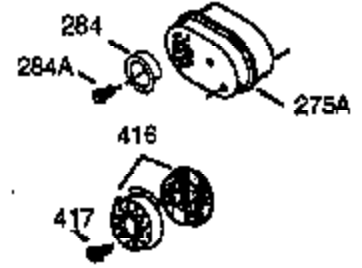

ILLUSTRATION SHOWS TYPICAL PARTS ONLY. ORDER BY PART NUMBER. PARTS NOT LISTED ARE SUPPLIED BY OEM.
VIEW 3 OF 3

Ref #	Part Number	Qty	Description
19	33578	1	Extension Spring
53	31745	1	Tang Washer
54	31787	1	Washer
55	31766	1	P.T.O. Shaft
56	33401	1	R.H. Worm Gear
57	31749	1	Retaining Ring
58	31744	1	Oil Seal
59	31747	1	Washer
69	35261	1	* Mounting Flange Gasket
72	36083	1	Oil Drain Plug
75	26208	1	Oil Seal
86	650488	5	Screw, 1/4-20 x 1-1/4"
87	650492	1	Screw, 1/4-20 x 2-1/4"
103	650814	2	Screw, Torx T-15, 10-24 x 1"
182	6201	2	Screw, 1/4-28 x 7/8"
185	35628	1	Intake Pipe (Incl. 224)
186	34337	1	Governor Link
223	650451	1	Screw, 1/4-20 x 1"
275	35637	1	Muffler
277	650915	2	Screw, 1/4-20 x 3-5/32"
325	29443	1	Wire Clip