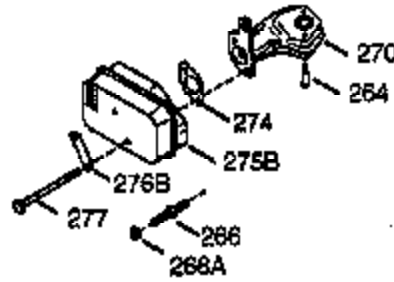

ILLUSTRATION SHOWS TYPICAL PARTS ONLY. ORDER BY PART NUMBER. PARTS NOT LISTED ARE SUPPLIED BY OEM.
VIEW 3 OF 3

Ref #	Part Number	Qty	Description
19	33578	1	Extension Spring
53	31745	1	Tang Washer
54	31787	1	Washer
55	31766	1	P.T.O. Shaft
56	33401	1	R.H. Worm Gear
57	31749	1	Retaining Ring
58	31744	1	Oil Seal
59	31747	1	Washer
69	35261	1	* Mounting Flange Gasket
72	36083	1	Oil Drain Plug
75	26208	1	Oil Seal
86	650488	5	Screw, 1/4-20 x 1-1/4"
87	650492	1	Screw, 1/4-20 x 2-1/4"
103	650814	2	Screw, Torx T-15, 10-24 x 1"
182	6201	2	Screw, 1/4-28 x 7/8"
185	35628	1	Intake Pipe (Incl. 224)
186	34337	1	Governor Link
223	650451	1	Screw, 1/4-20 x 1"
275	35637	1	Muffler
277	650915	2	Screw, 1/4-20 x 3-5/32"
325	29443	1	Wire Clip