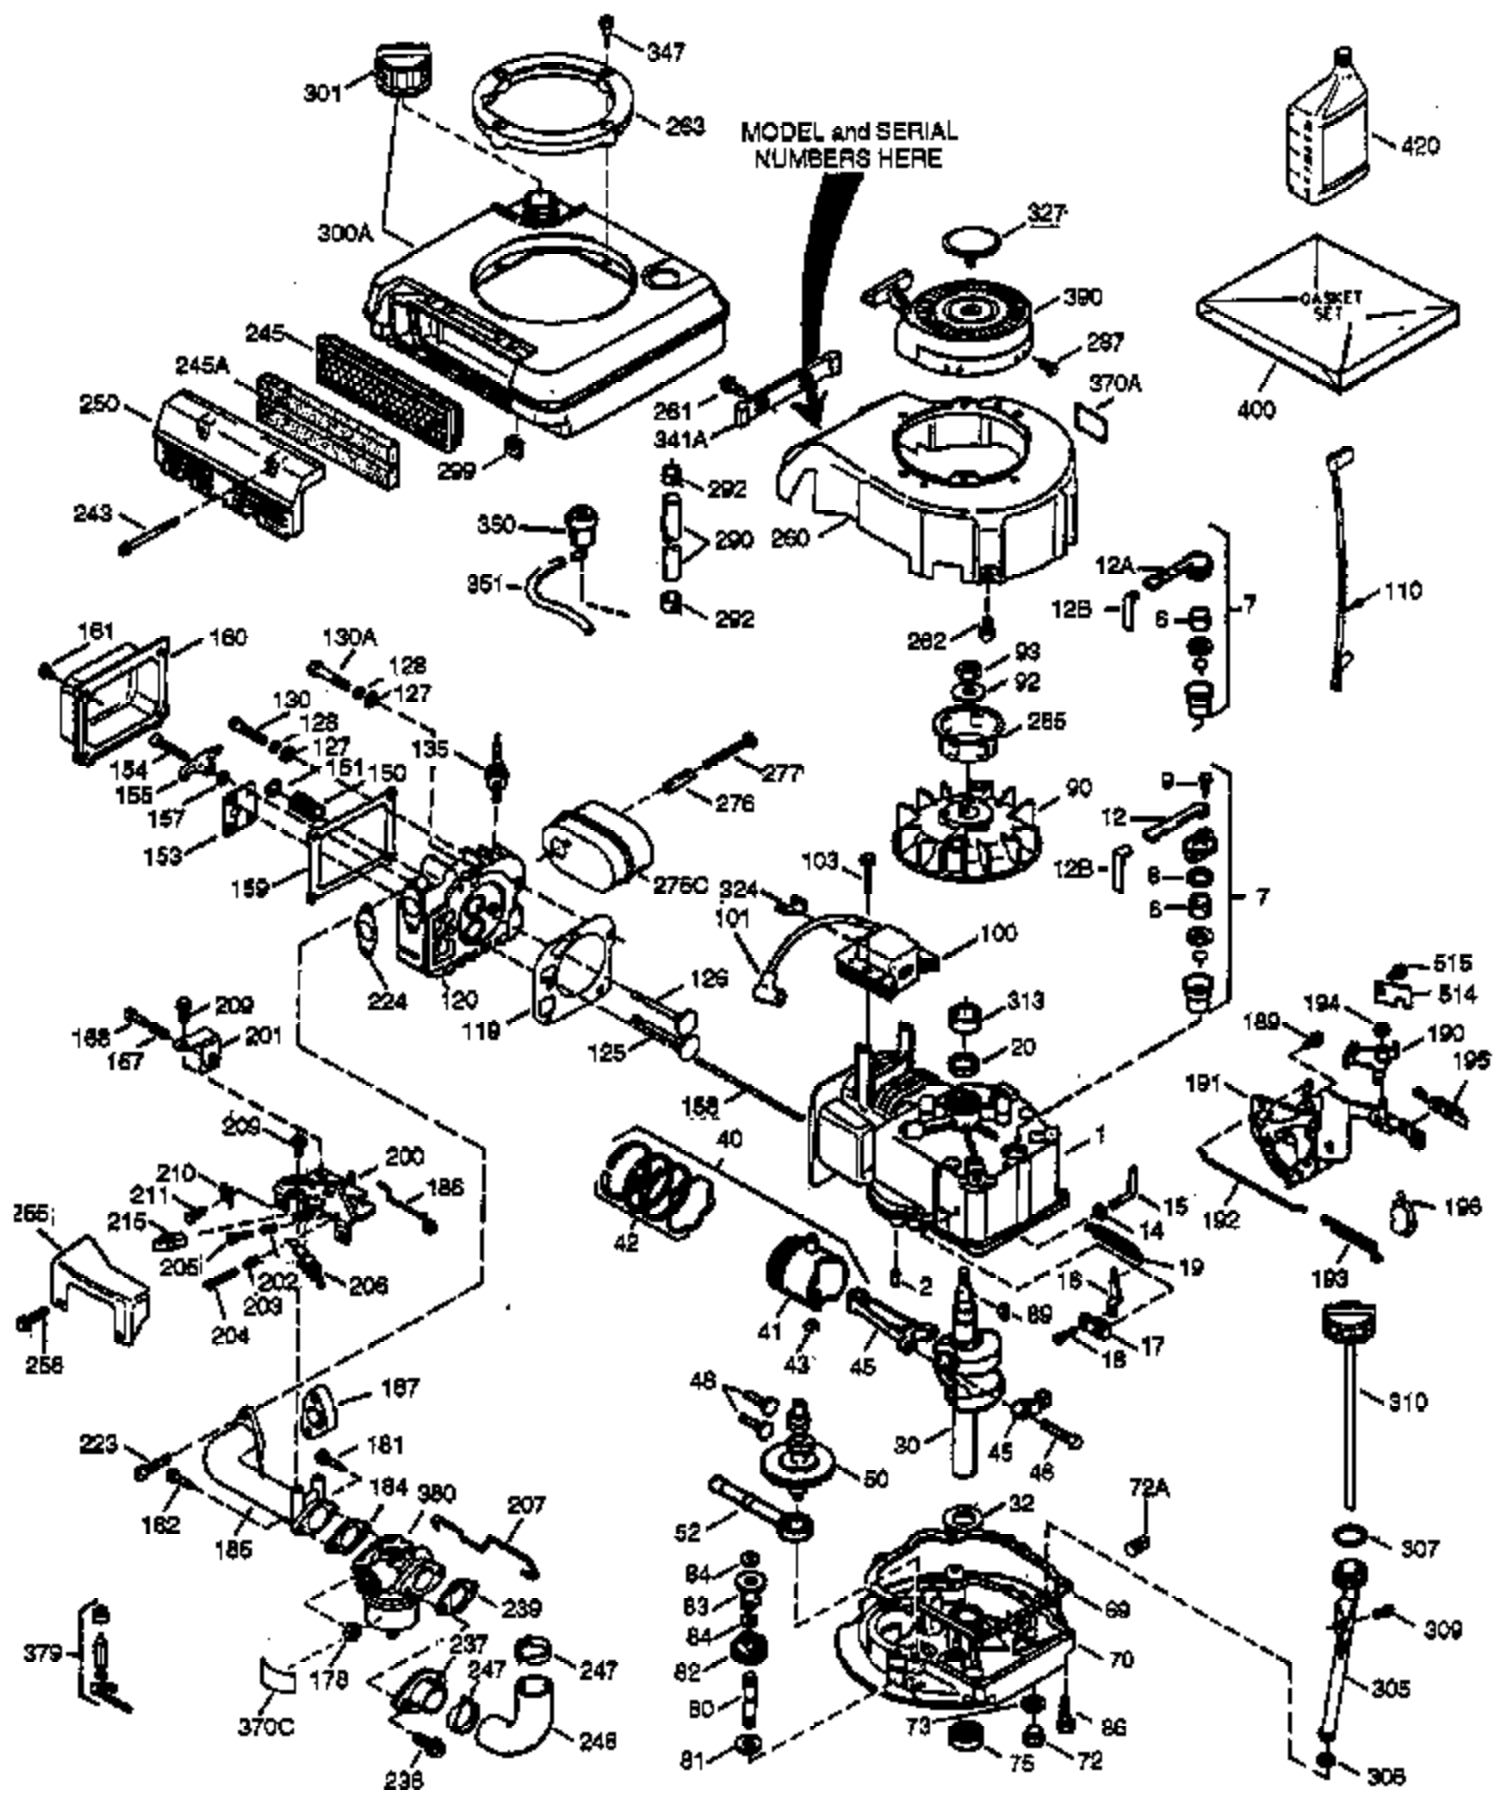

ILLUSTRATION SHOWS TYPICAL PARTS ONLY. ORDER BY PART NUMBER. PARTS NOT LISTED ARE SUPPLIED BY OEM.
VIEW 1 OF 3

Ref #	Part Number	Qty	Description
1	35805	1	Cylinder (Incl. 2 & 20)
2	26727	2	Dowel Pin
6	33734	1	Breather Element
7	34214A	1	Breather Ass'y. (Incl.6,8,9,12 & 325)
8	33735	1	* Breather Gasket
9	30200	2	Screw, 10-24 x 9/16"
12	35496	1	Breather Tube
14	28277	1	Washer
15	31513	1	Governor Rod (Incl. 14)
16	31383A	1	Governor Lever
17	31335	1	Governor Lever Clamp
18	650548	1	Screw, 8-32 x 5/16"
19	33578	1	Extension Spring
20	32600	1	Oil Seal
30	35886	1	Crankshaft
40	35544A	1	Piston, Pin & Ring Set (Std.)
40	35545A	1	Piston, Pin & Ring Set (.010" OS)
40	35546	1	Piston, Pin & Ring Set (.020" OS)
41	35541	1	Piston & Pin Ass'y. (Std.) (Incl. 43)
41	35542	1	Piston & Pin Ass'y. (.010" OS) (Incl. 43)
41	35543	1	Piston & Pin Ass'y. (.020" OS) (Incl. 43)
42	35547A	1	Ring Set (Std.)
42	35548A	1	Ring Set (.010" OS)
42	35549	1	Ring Set (.020" OS)
43	20381	2	Piston Pin Retaining Ring
45	32875	1	Connecting Rod Ass'y. (Incl. 46)
46	32610A	2	Connecting Rod Bolt
48	35616	2	Valve Lifter
50	33553	1	Camshaft (MCR)
52	29914	1	Oil Pump Ass'y.
69	35261	1	* Mounting Flange Gasket
70	33521D	1	Flange (Incl. 58,72 thru 80)
72	36083	1	Oil Drain Plug
75	26208	1	Oil Seal
80	30574	1	Governor Shaft
81	30590A	1	Washer
82	30591	1	Governor Gear Ass'y. (Incl. 81)
83	30588A	1	Governor Spool
84	29193	2	Retaining Ring
86	650488	5	Screw, 1/4-20 x 1-1/4"
89	611004	1	Flywheel Key
90	611112	1	Flywheel
92	650815	1	Belleville Washer
93	650816	1	Flywheel Nut
100	34443A	1	Solid State Ignition
101	610118	1	Spark Plug Cover
103	650814	2	Screw, Torx T-15, 10-24 x 1"
110	34961	1	Ground Wire
119	35806	1	* Cylinder Head Gasket
120	35630	1	Cylinder Head
125	35621	1	Exhaust Valve (Std.) (Incl. 151)
125	35622	1	Exhaust Valve (1/32" OS) (Incl. 151)
126	35619	1	Intake Valve (Std.) (Incl. 151)
126	35620	1	Intake Valve (1/32" OS) (Incl. 151)
127	650691	5	Washer
128	650690	5	Belleville Washer
130	650912	5	Screw, 5/16-18 x 1-1/2"
135	34645	1	Resistor Spark Plug (RN4C)