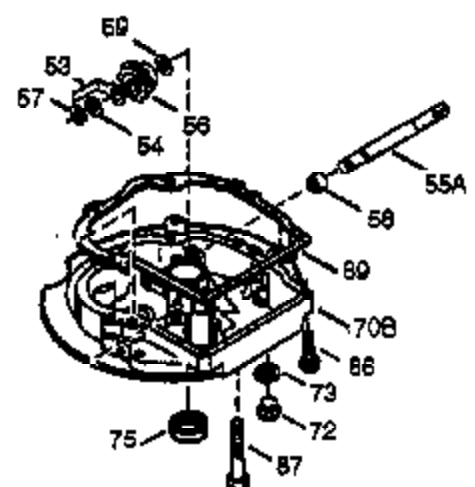

ILLUSTRATION SHOWS TYPICAL PARTS ONLY. ORDER BY PART NUMBER. PARTS NOT LISTED ARE SUPPLIED BY OEM.
VIEW 3 OF 3

Ref #	Part Number	Qty	Description
19	33578	1	Extension Spring
53	31745	1	Tang Washer
54	31787	1	Washer
55	31766	1	P.T.O. Shaft
56	33401	1	R.H. Worm Gear
57	31749	1	Retaining Ring
58	31744	1	Oil Seal
59	31747	1	Washer
69	35261	1	* Mounting Flange Gasket
72	36083	1	Oil Drain Plug
75	26208	1	Oil Seal
86	650488	5	Screw, 1/4-20 x 1-1/4"
87	650492	1	Screw, 1/4-20 x 2-1/4"
103	650814	2	Screw, Torx T-15, 10-24 x 1"
182	6201	2	Screw, 1/4-28 x 7/8"
185	35628	1	Intake Pipe (Incl. 224)
186	34337	1	Governor Link
223	650451	1	Screw, 1/4-20 x 1"
275	35637	1	Muffler
277	650915	2	Screw, 1/4-20 x 3-5/32"
325	29443	1	Wire Clip