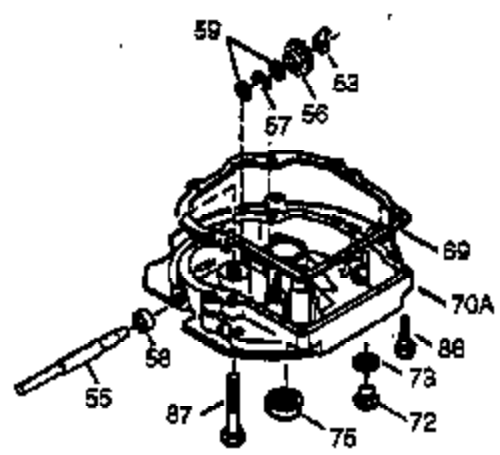

ILLUSTRATION SHOWS TYPICAL PARTS ONLY. ORDER BY PART NUMBER. PARTS NOT LISTED ARE SUPPLIED BY OEM.
VIEW 3 OF 3

Ref #	Part Number	Qty	Description
19	33578	1	Extension Spring
53	31745	1	Tang Washer
54	31787	1	Washer
55	31766	1	P.T.O. Shaft
56	33401	1	R.H. Worm Gear
57	31749	1	Retaining Ring
58	31744	1	Oil Seal
59	31747	1	Washer
69	35261	1	* Mounting Flange Gasket
72	36083	1	Oil Drain Plug
75	26208	1	Oil Seal
86	650488	5	Screw, 1/4-20 x 1-1/4"
87	650492	1	Screw, 1/4-20 x 2-1/4"
103	650814	2	Screw, Torx T-15, 10-24 x 1"
182	6201	2	Screw, 1/4-28 x 7/8"
185	35628	1	Intake Pipe (Incl. 224)
186	34337	1	Governor Link
223	650451	1	Screw, 1/4-20 x 1"
275	35637	1	Muffler
277	650915	2	Screw, 1/4-20 x 3-5/32"
325	29443	1	Wire Clip