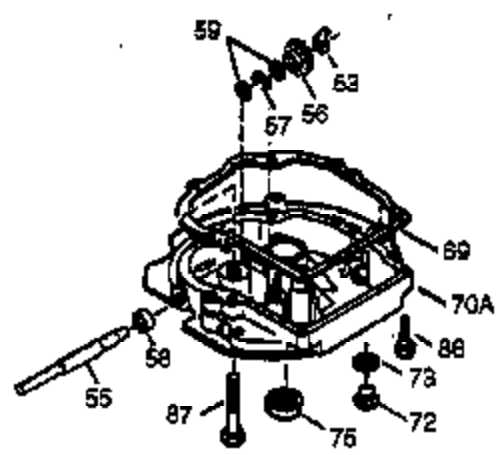

ILLUSTRATION SHOWS TYPICAL PARTS ONLY. ORDER BY PART NUMBER. PARTS NOT LISTED ARE SUPPLIED BY OEM.
VIEW 3 OF 3

Ref #	Part Number	Qty	Description
19	33578	1	Extension Spring
69	35261	1	* Mounting Flange Gasket
72	36083	1	Oil Drain Plug
75	27897	1	Oil Seal
86	650488	6	Screw, 1/4-20 x 1-1/4"
103	650814	2	Screw, Torx T-15, 10-24 x 1"
182	6201	2	Screw, 1/4-28 x 7/8"
185	35628	1	Intake Pipe (Incl. 224)
186	34358	1	Governor Link
223	650451	1	Screw, 1/4-20 x 1"
264	650918	2	Screw, Torx T-30, 1/4-20 x 1-7/32"
266A	29752	1	Nut, 1/4-28
266	650917	1	Stud
270	35720	1	Exhaust Manifold
275	391028	1	Muffler
277	650697A	2	Screw, 5/16-18 x 2-1/2"
325	29443	1	Wire Clip