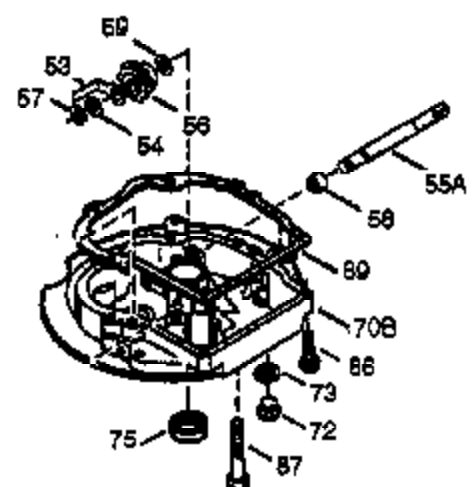

ILLUSTRATION SHOWS TYPICAL PARTS ONLY. ORDER BY PART NUMBER. PARTS NOT LISTED ARE SUPPLIED BY OEM.
VIEW 3 OF 3

Ref #	Part Number	Qty	Description
19	33578	1	Extension Spring
69	35261	1	* Mounting Flange Gasket
72	36083	1	Oil Drain Plug
75	27897	1	Oil Seal
86	650488	6	Screw, 1/4-20 x 1-1/4"
103	650814	2	Screw, Torx T-15, 10-24 x 1"
182	6201	2	Screw, 1/4-28 x 7/8"
185	35628	1	Intake Pipe (Incl. 224)
186	34358	1	Governor Link
223	650451	1	Screw, 1/4-20 x 1"
264	650918	2	Screw, Torx T-30, 1/4-20 x 1-7/32"
266A	29752	1	Nut, 1/4-28
266	650917	1	Stud
270	35720	1	Exhaust Manifold
275	391028	1	Muffler
277	650697A	2	Screw, 5/16-18 x 2-1/2"
325	29443	1	Wire Clip