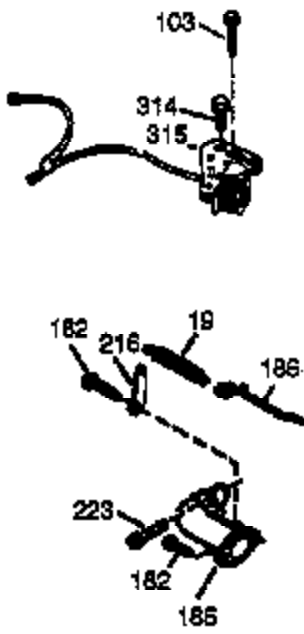

ILLUSTRATION SHOWS TYPICAL PARTS ONLY. ORDER BY PART NUMBER. PARTS NOT LISTED ARE SUPPLIED BY OEM.
VIEW 3 OF 3

Ref #	Part Number	Qty	Description
19	33578	1	Extension Spring
69	35261	1	* Mounting Flange Gasket
72	36083	1	Oil Drain Plug
75	27897	1	Oil Seal
86	650488	6	Screw, 1/4-20 x 1-1/4"
103	650814	2	Screw, Torx T-15, 10-24 x 1"
182	6201	2	Screw, 1/4-28 x 7/8"
185	35628	1	Intake Pipe (Incl. 224)
186	34358	1	Governor Link
223	650451	1	Screw, 1/4-20 x 1"
264	650918	2	Screw, Torx T-30, 1/4-20 x 1-7/32"
266A	29752	1	Nut, 1/4-28
266	650917	1	Stud
270	35720	1	Exhaust Manifold
275	391028	1	Muffler
277	650697A	2	Screw, 5/16-18 x 2-1/2"
325	29443	1	Wire Clip