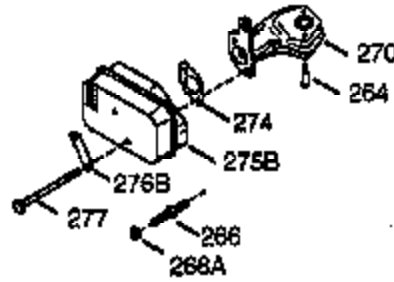

ILLUSTRATION SHOWS TYPICAL PARTS ONLY. ORDER BY PART NUMBER. PARTS NOT LISTED ARE SUPPLIED BY OEM.
VIEW 3 OF 3

Ref #	Part Number	Qty	Description
19	33578	1	Extension Spring
69	35261	1	* Mounting Flange Gasket
72	36083	1	Oil Drain Plug
75	27897	1	Oil Seal
86	650488	6	Screw, 1/4-20 x 1-1/4"
103	650814	2	Screw, Torx T-15, 10-24 x 1"
182	6201	2	Screw, 1/4-28 x 7/8"
185	35628	1	Intake Pipe (Incl. 224)
186	34358	1	Governor Link
223	650451	1	Screw, 1/4-20 x 1"
264	650918	2	Screw, Torx T-30, 1/4-20 x 1-7/32"
266A	29752	1	Nut, 1/4-28
266	650917	1	Stud
270	35720	1	Exhaust Manifold
275	391028	1	Muffler
277	650697A	2	Screw, 5/16-18 x 2-1/2"
325	29443	1	Wire Clip