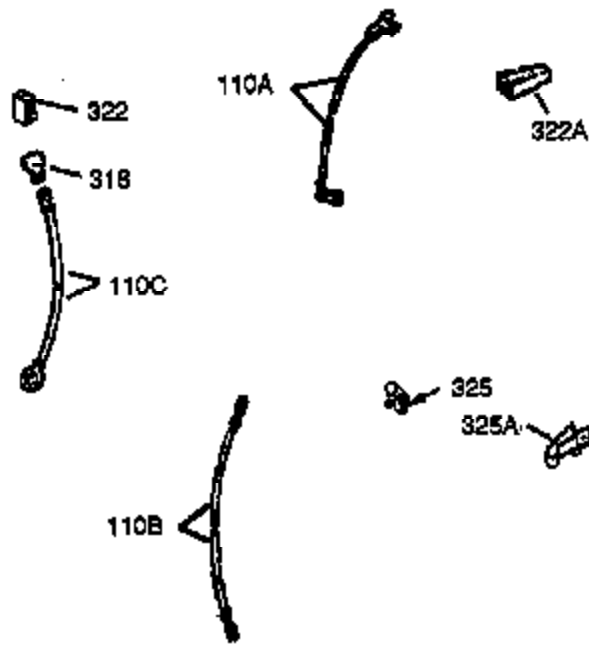

ILLUSTRATION SHOWS TYPICAL PARTS ONLY. ORDER BY PART NUMBER. PARTS NOT LISTED ARE SUPPLIED BY OEM.
VIEW 3 OF 3

Ref #	Part Number	Qty	Description
19	33578	1	Extension Spring
69	35261	1	* Mounting Flange Gasket
72	36083	1	Oil Drain Plug
75	27897	1	Oil Seal
86	650488	6	Screw, 1/4-20 x 1-1/4"
103	650814	2	Screw, Torx T-15, 10-24 x 1"
182	6201	2	Screw, 1/4-28 x 7/8"
185	35628	1	Intake Pipe (Incl. 224)
186	34358	1	Governor Link
223	650451	1	Screw, 1/4-20 x 1"
264	650918	2	Screw, Torx T-30, 1/4-20 x 1-7/32"
266A	29752	1	Nut, 1/4-28
266	650917	1	Stud
270	35720	1	Exhaust Manifold
275	391028	1	Muffler
277	650697A	2	Screw, 5/16-18 x 2-1/2"
325	29443	1	Wire Clip