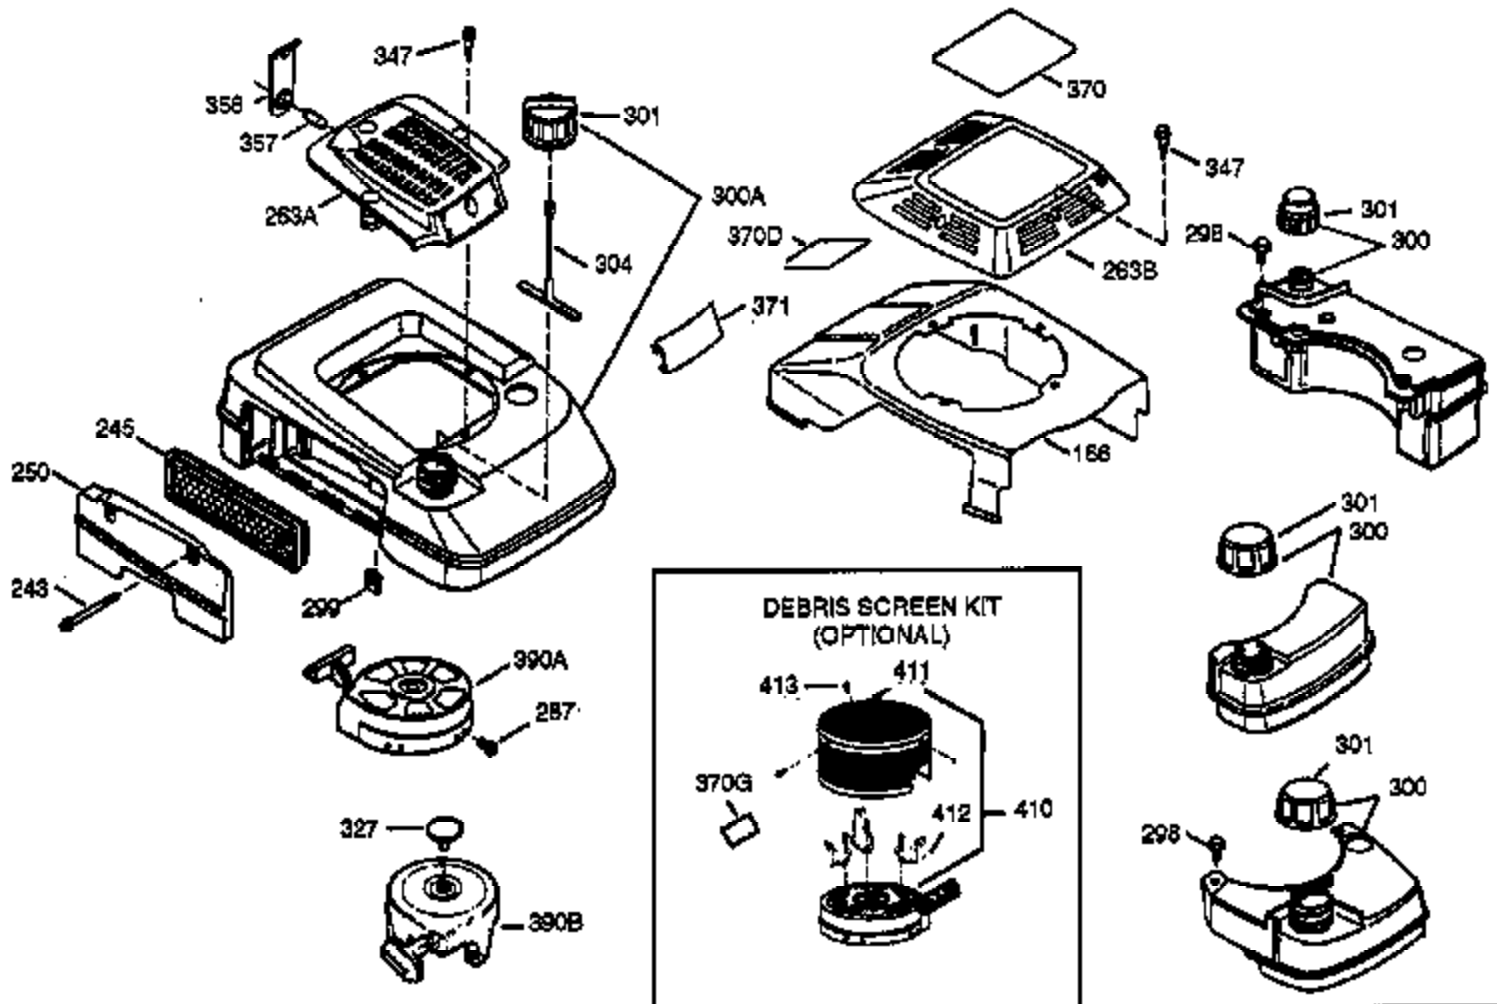

ILLUSTRATION SHOWS TYPICAL PARTS ONLY. ORDER BY PART NUMBER. PARTS NOT LISTED ARE SUPPLIED BY OEM.

VIEW 2 OF 3

Ref #	Part Number	Qty	Description
237	32971	1	Air Cleaner Adaptor
238	650709	2	Screw, 10-32 x 7/16"
239	35815	1	* Air Cleaner Gasket
243	650899	2	Screw, 10-32 x 2-3/32"
245	35500	1	Air Cleaner Filter
247	35505	2	Air Cleaner Tube Clamp
248	35504	1	Air Cleaner Tube
250	35503	1	Air Cleaner Cover
287	650926	2	Screw, 8-32 x 21/64"
299	650900	2	"U" Type Nut, 10-32
300A	35501A	1	Shroud & Tank Ass'y. (Incl. 301)
301	35355	1	Fuel Cap
327	35392	1	Starter Plug
347	650898	4	Screw, 10-32 x 27/32"