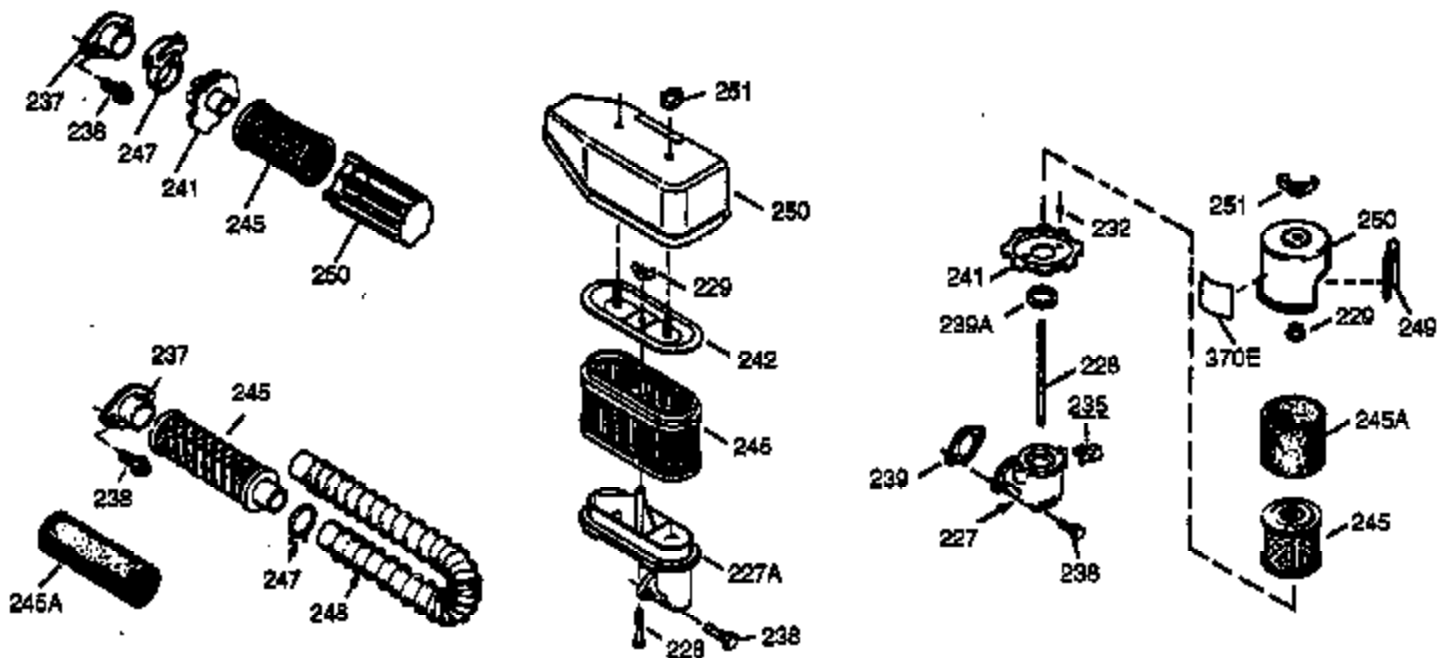

ILLUSTRATION SHOWS TYPICAL PARTS ONLY. ORDER BY PART NUMBER. PARTS NOT LISTED ARE SUPPLIED BY OEM.

VIEW 2 OF 3

Ref #	Part Number	Qty	Description
237	32971	1	Air Cleaner Adaptor
238	650709	2	Screw, 10-32 x 7/16"
239	35815	1	* Air Cleaner Gasket
243	650899	2	Screw, 10-32 x 2-3/32"
245	35500	1	Air Cleaner Filter
247	35505	2	Air Cleaner Tube Clamp
248	35504	1	Air Cleaner Tube
250	35503	1	Air Cleaner Cover
287	650926	2	Screw, 8-32 x 21/64"
299	650900	2	"U" Type Nut, 10-32
300A	35501A	1	Shroud & Tank Ass'y. (Incl. 301)
301	35355	1	Fuel Cap
327	35392	1	Starter Plug
347	650898	4	Screw, 10-32 x 27/32"