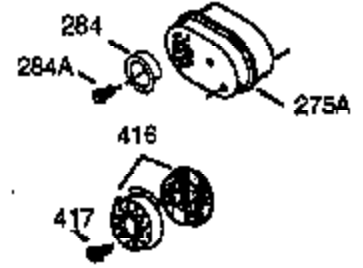

ILLUSTRATION SHOWS TYPICAL PARTS ONLY. ORDER BY PART NUMBER. PARTS NOT LISTED ARE SUPPLIED BY OEM.
VIEW 3 OF 3

Ref #	Part Number	Qty	Description
19	33578	1	Extension Spring
69	35261	1	* Mounting Flange Gasket
72	36083	1	Oil Drain Plug
75	27897	1	Oil Seal
86	650488	6	Screw, 1/4-20 x 1-1/4"
103	650814	2	Screw, Torx T-15, 10-24 x 1"
182	6201	2	Screw, 1/4-28 x 7/8"
185	35628	1	Intake Pipe (Incl. 224)
186	34358	1	Governor Link
223	650451	1	Screw, 1/4-20 x 1"
264	650918	2	Screw, Torx T-30, 1/4-20 x 1-7/32"
266A	29752	1	Nut, 1/4-28
266	650917	1	Stud
270	35720	1	Exhaust Manifold
275	391028	1	Muffler
277	650697A	2	Screw, 5/16-18 x 2-1/2"
325	29443	1	Wire Clip