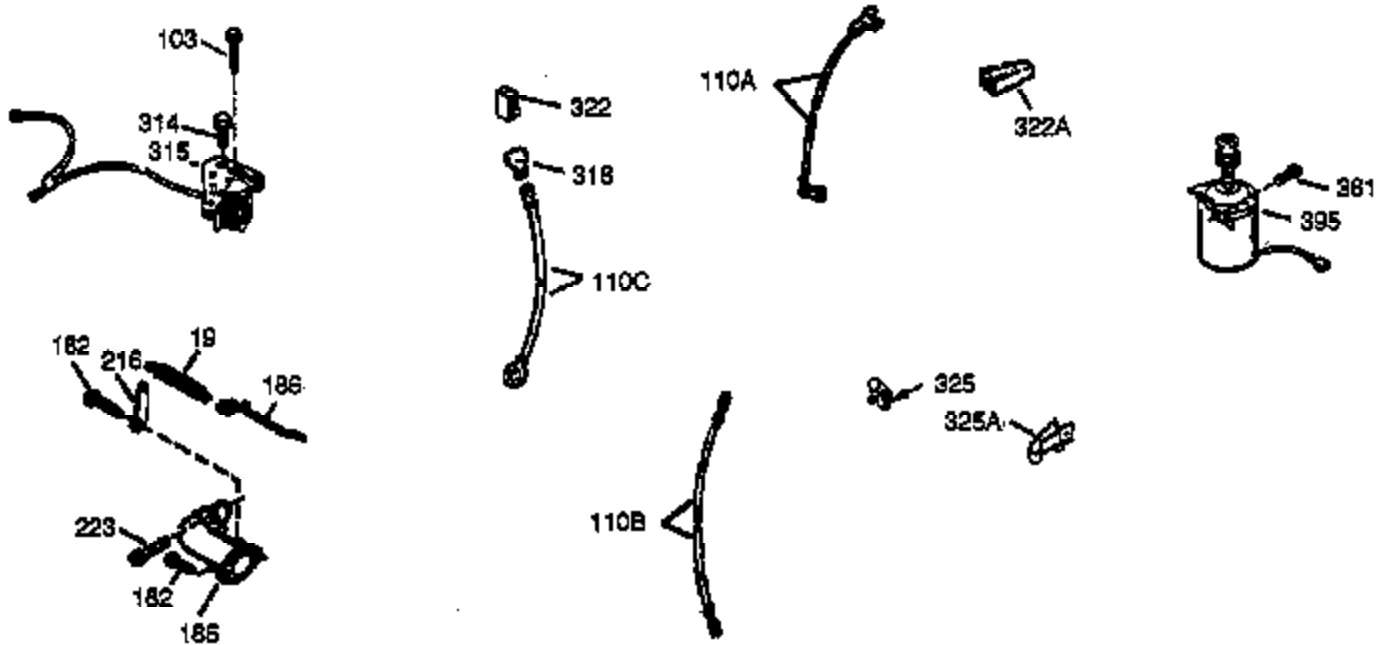

Ref #	Part Number	Qty	Description
400	35633A	1	*Gasket Set (Incl. items marked PK i n notes.) Incl. part #'s 26756 (1), 28833 (1), 33735 (1), 34265 (1), 35261 (1), 35617 (1), 35626 (1), 35629A (1), 35806 (1), 35815 (1), 35848 (1), 35865 (1)
420	730225	1	SAE 30 4-Cycle Engine Oil (Quart)

ILLUSTRATION SHOWS TYPICAL PARTS ONLY. ORDER BY PART NUMBER. PARTS NOT LISTED ARE SUPPLIED BY OEM.
VIEW 3 OF 3

Ref #	Part Number	Qty	Description
19	33578	1	Extension Spring
69	35261	1	* Mounting Flange Gasket
72	36083	1	Oil Drain Plug
75	27897	1	Oil Seal
86	650488	6	Screw, 1/4-20 x 1-1/4"
103	650814	2	Screw, Torx T-15, 10-24 x 1"
182	6201	2	Screw, 1/4-28 x 7/8"
185	35918	1	Intake Pipe (Incl. 224)
186	34358	1	Governor Link
223	650451	1	Screw, 1/4-20 x 1"
264	650918	2	Screw, Torx T-30, 1/4-20 x 1-7/32"
266A	29752	1	Nut, 1/4-28
266	650917	1	Stud
270	35720	1	Exhaust Manifold
275	391028	1	Muffler
277	650697A	2	Screw, 5/16-18 x 2-1/2"
325	29443	1	Wire Clip