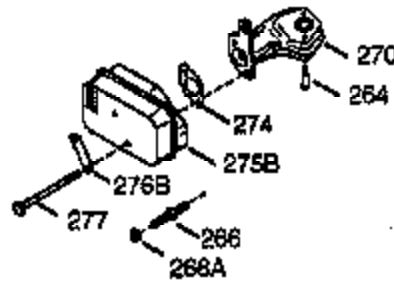

ILLUSTRATION SHOWS TYPICAL PARTS ONLY. ORDER BY PART NUMBER. PARTS NOT LISTED ARE SUPPLIED BY OEM.
VIEW 3 OF 3

Ref #	Part Number	Qty	Description
19	33578	1	Extension Spring
69	35261	1	* Mounting Flange Gasket
72	36083	1	Oil Drain Plug
75	27897	1	Oil Seal
86	650488	6	Screw, 1/4-20 x 1-1/4"
103	650814	2	Screw, Torx T-15, 10-24 x 1"
182	6201	2	Screw, 1/4-28 x 7/8"
185	35918	1	Intake Pipe (Incl. 224)
186	34358	1	Governor Link
223	650451	1	Screw, 1/4-20 x 1"
264	650918	2	Screw, Torx T-30, 1/4-20 x 1-7/32"
266A	29752	1	Nut, 1/4-28
266	650917	1	Stud
270	35720	1	Exhaust Manifold
275	391028	1	Muffler
277	650697A	2	Screw, 5/16-18 x 2-1/2"
325	29443	1	Wire Clip