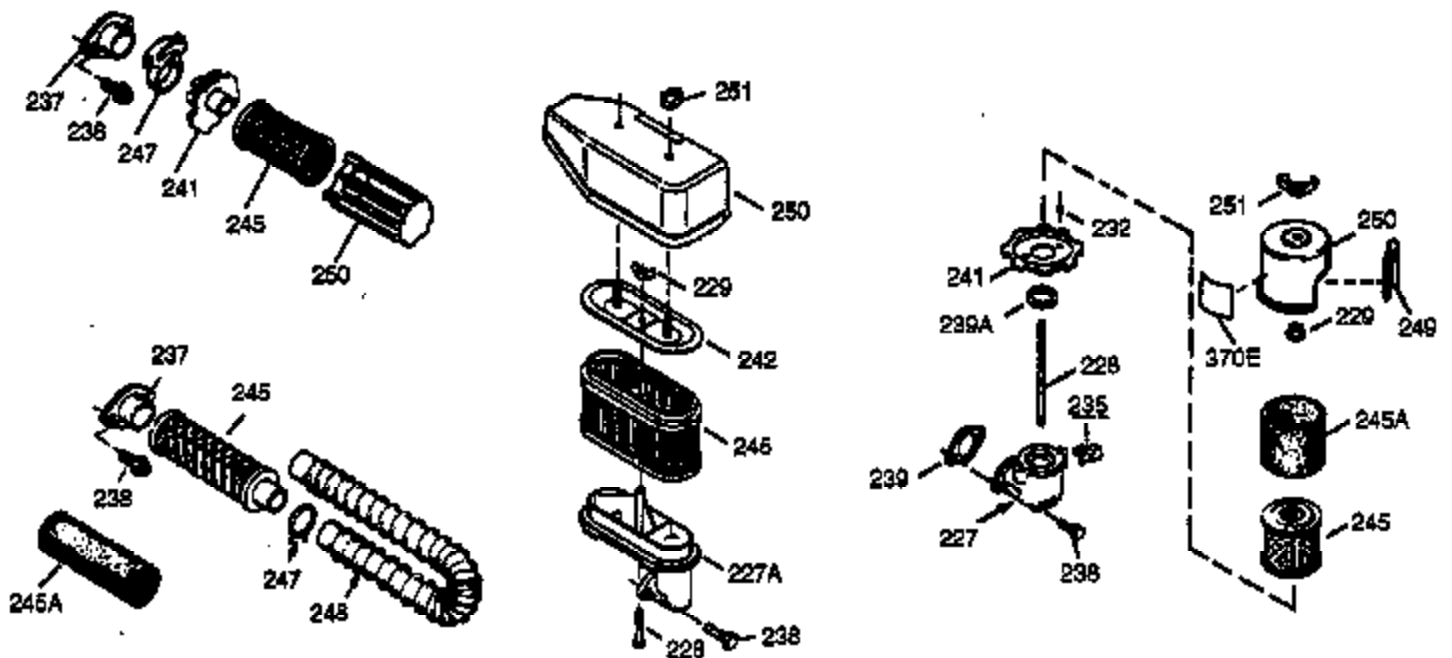

ILLUSTRATION SHOWS TYPICAL PARTS ONLY. ORDER BY PART NUMBER. PARTS NOT LISTED ARE SUPPLIED BY OEM.

VIEW 2 OF 3

Ref #	Part Number	Qty	Description
227	35917	1	Air Cleaner Elbow
228	650826	1	Stud
229	650825	1	Air Cleaner Nut
232	0	2	Pop Rivet (Can Be Purchased Locally)
235	35533	1	Air Cleaner Elbow Fitting
238	650940	2	Screw, 10-32 x 3/4"
239	35815	1	Air Cleaner Gasket
239A	34698A	1	Air Cleaner Gasket
241	34699	1	Air Cleaner Collar
245	34782	1	Air Cleaner Filter
245A	34783	1	Air Cleaner Filter
249	35536	1	Air Cleaner Cover Seal
250	35535	1	Air Cleaner Cover
251	650513	1	Wing Nut
287	650926	2	Screw, 8-32 x 21/64"
298	28763	3	Screw, 10-32 x 35/64"
300	34476A	1	Fuel Tank (Incl. 292 & 301)
301	33032	1	Fuel Cap
327	35392	1	Starter Plug
370	36261	1	Lubrication Decal