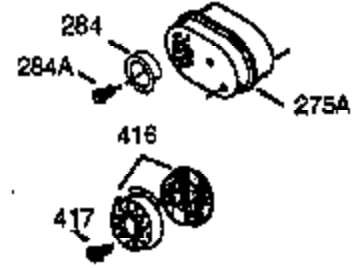

ILLUSTRATION SHOWS TYPICAL PARTS ONLY. ORDER BY PART NUMBER. PARTS NOT LISTED ARE SUPPLIED BY OEM.
VIEW 3 OF 3

Ref #	Part Number	Qty	Description
19	33578	1	Extension Spring
69	35261	1	* Mounting Flange Gasket
72	36083	1	Oil Drain Plug
75	27897	1	Oil Seal
86	650488	6	Screw, 1/4-20 x 1-1/4"
103	650814	2	Screw, Torx T-15, 10-24 x 1"
182	6201	2	Screw, 1/4-28 x 7/8"
185	35918	1	Intake Pipe (Incl. 224)
186	34358	1	Governor Link
223	650451	1	Screw, 1/4-20 x 1"
264	650918	2	Screw, Torx T-30, 1/4-20 x 1-7/32"
266A	29752	1	Nut, 1/4-28
266	650917	1	Stud
270	35720	1	Exhaust Manifold
275	391028	1	Muffler
277	650697A	2	Screw, 5/16-18 x 2-1/2"
325	29443	1	Wire Clip