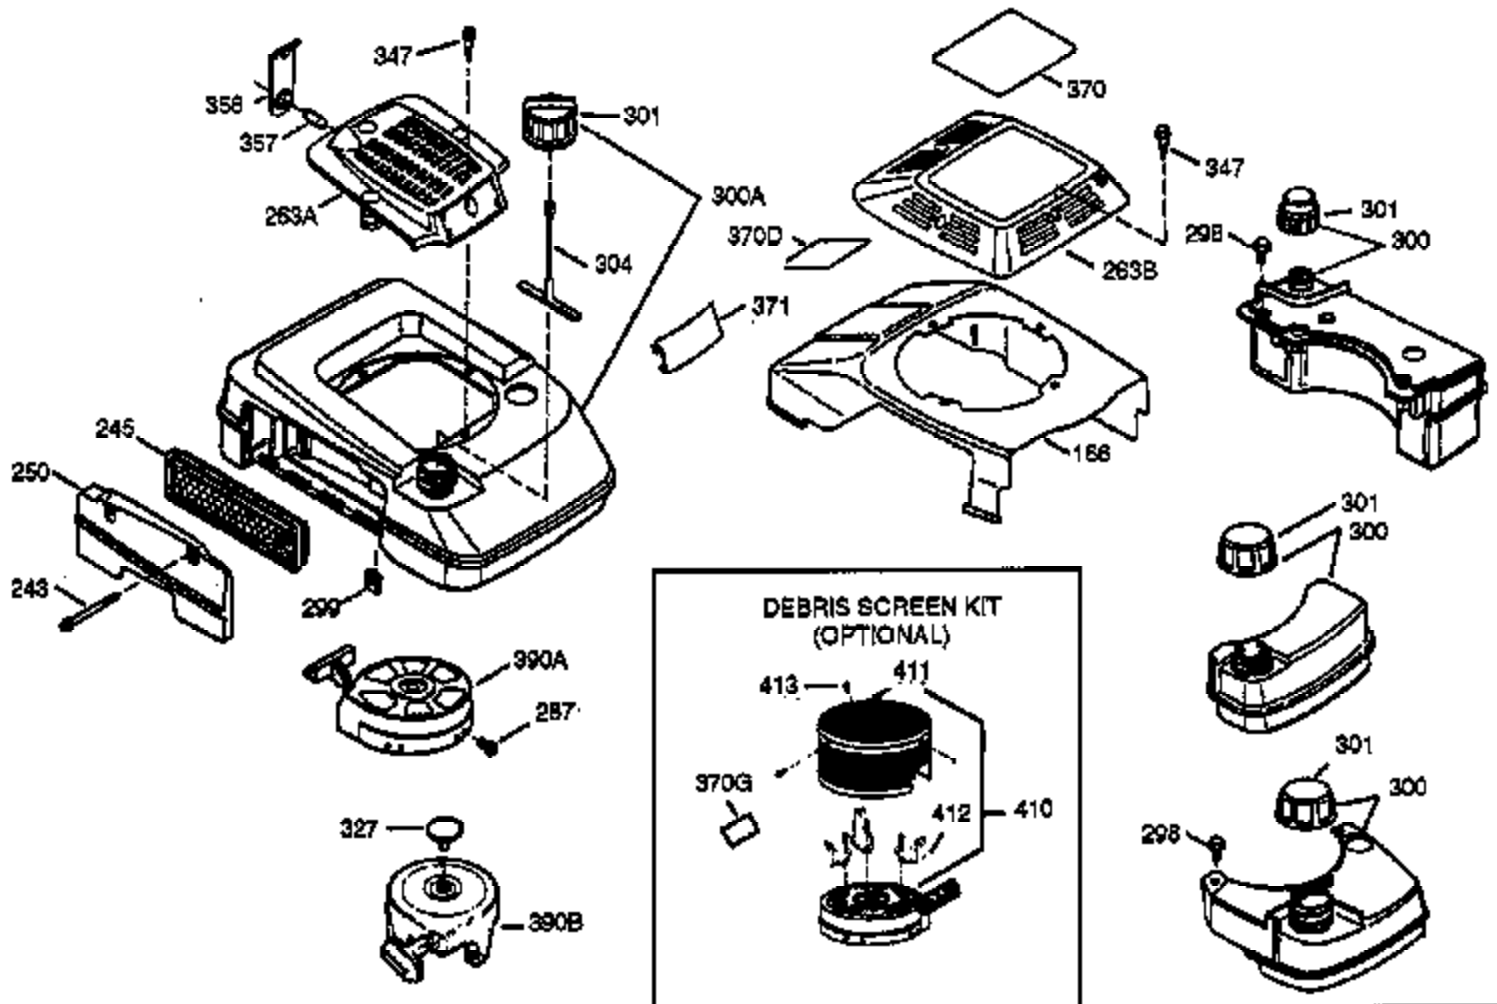

ILLUSTRATION SHOWS TYPICAL PARTS ONLY. ORDER BY PART NUMBER. PARTS NOT LISTED ARE SUPPLIED BY OEM.

VIEW 2 OF 3

Ref #	Part Number	Qty	Description
227	35917	1	Air Cleaner Elbow
228	650826	1	Stud
229	650825	1	Air Cleaner Nut
232	0	2	Pop Rivet (Can Be Purchased Locally)
235	35533	1	Air Cleaner Elbow Fitting
238	650940	2	Screw, 10-32 x 3/4"
239	35815	1	Air Cleaner Gasket
239A	34698A	1	Air Cleaner Gasket
241	34699	1	Air Cleaner Collar
245	34782	1	Air Cleaner Filter
245A	34783	1	Air Cleaner Filter
249	35536	1	Air Cleaner Cover Seal
250	35535	1	Air Cleaner Cover
251	650513	1	Wing Nut
287	650926	2	Screw, 8-32 x 21/64"
298	28763	3	Screw, 10-32 x 35/64"
300	34476A	1	Fuel Tank (Incl. 292 & 301)
301	33032	1	Fuel Cap
327	35392	1	Starter Plug
370	36261	1	Lubrication Decal