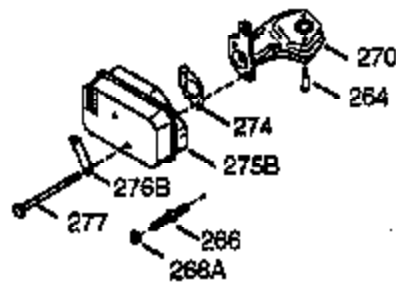

Ref #	Part Number	Qty	Description
227	35917	1	Air Cleaner Elbow
228	650826	1	Stud
229	650825	1	Nut 1/4-20
235	35533	1	Air Cleaner Elbow Fitting
238	650940	2	Screw, 10-32 x 3/4"
239A	34698A	1	Air Cleaner Gasket
239	35815	1	Air Cleaner Gasket
242	34699	1	Air Cleaner Base
245A	34783	1	Air Cleaner Filter
245	34782	1	Air Cleaner Filter
249	35536	1	Air Cleaner Cover Seal
250	35535	1	Air Cleaner Cover
251	650513	1	Wing Nut
252	650899	2	Screw, 10-32 x 2-3/32"
287	650926	2	Screw, 8-32 x 21/64"
298	28763	3	Screw, 10-32 x 35/64"
300	34476A	1	Fuel Tank (Incl. 292 & 301)
301	33032	1	Fuel Cap
327	35392	1	Starter Plug
370	34144	1	Primer Decal
370B	34704	1	Instruction Decal

ILLUSTRATION SHOWS TYPICAL PARTS ONLY. ORDER BY PART NUMBER. PARTS NOT LISTED ARE SUPPLIED BY OEM.
VIEW 3 OF 3