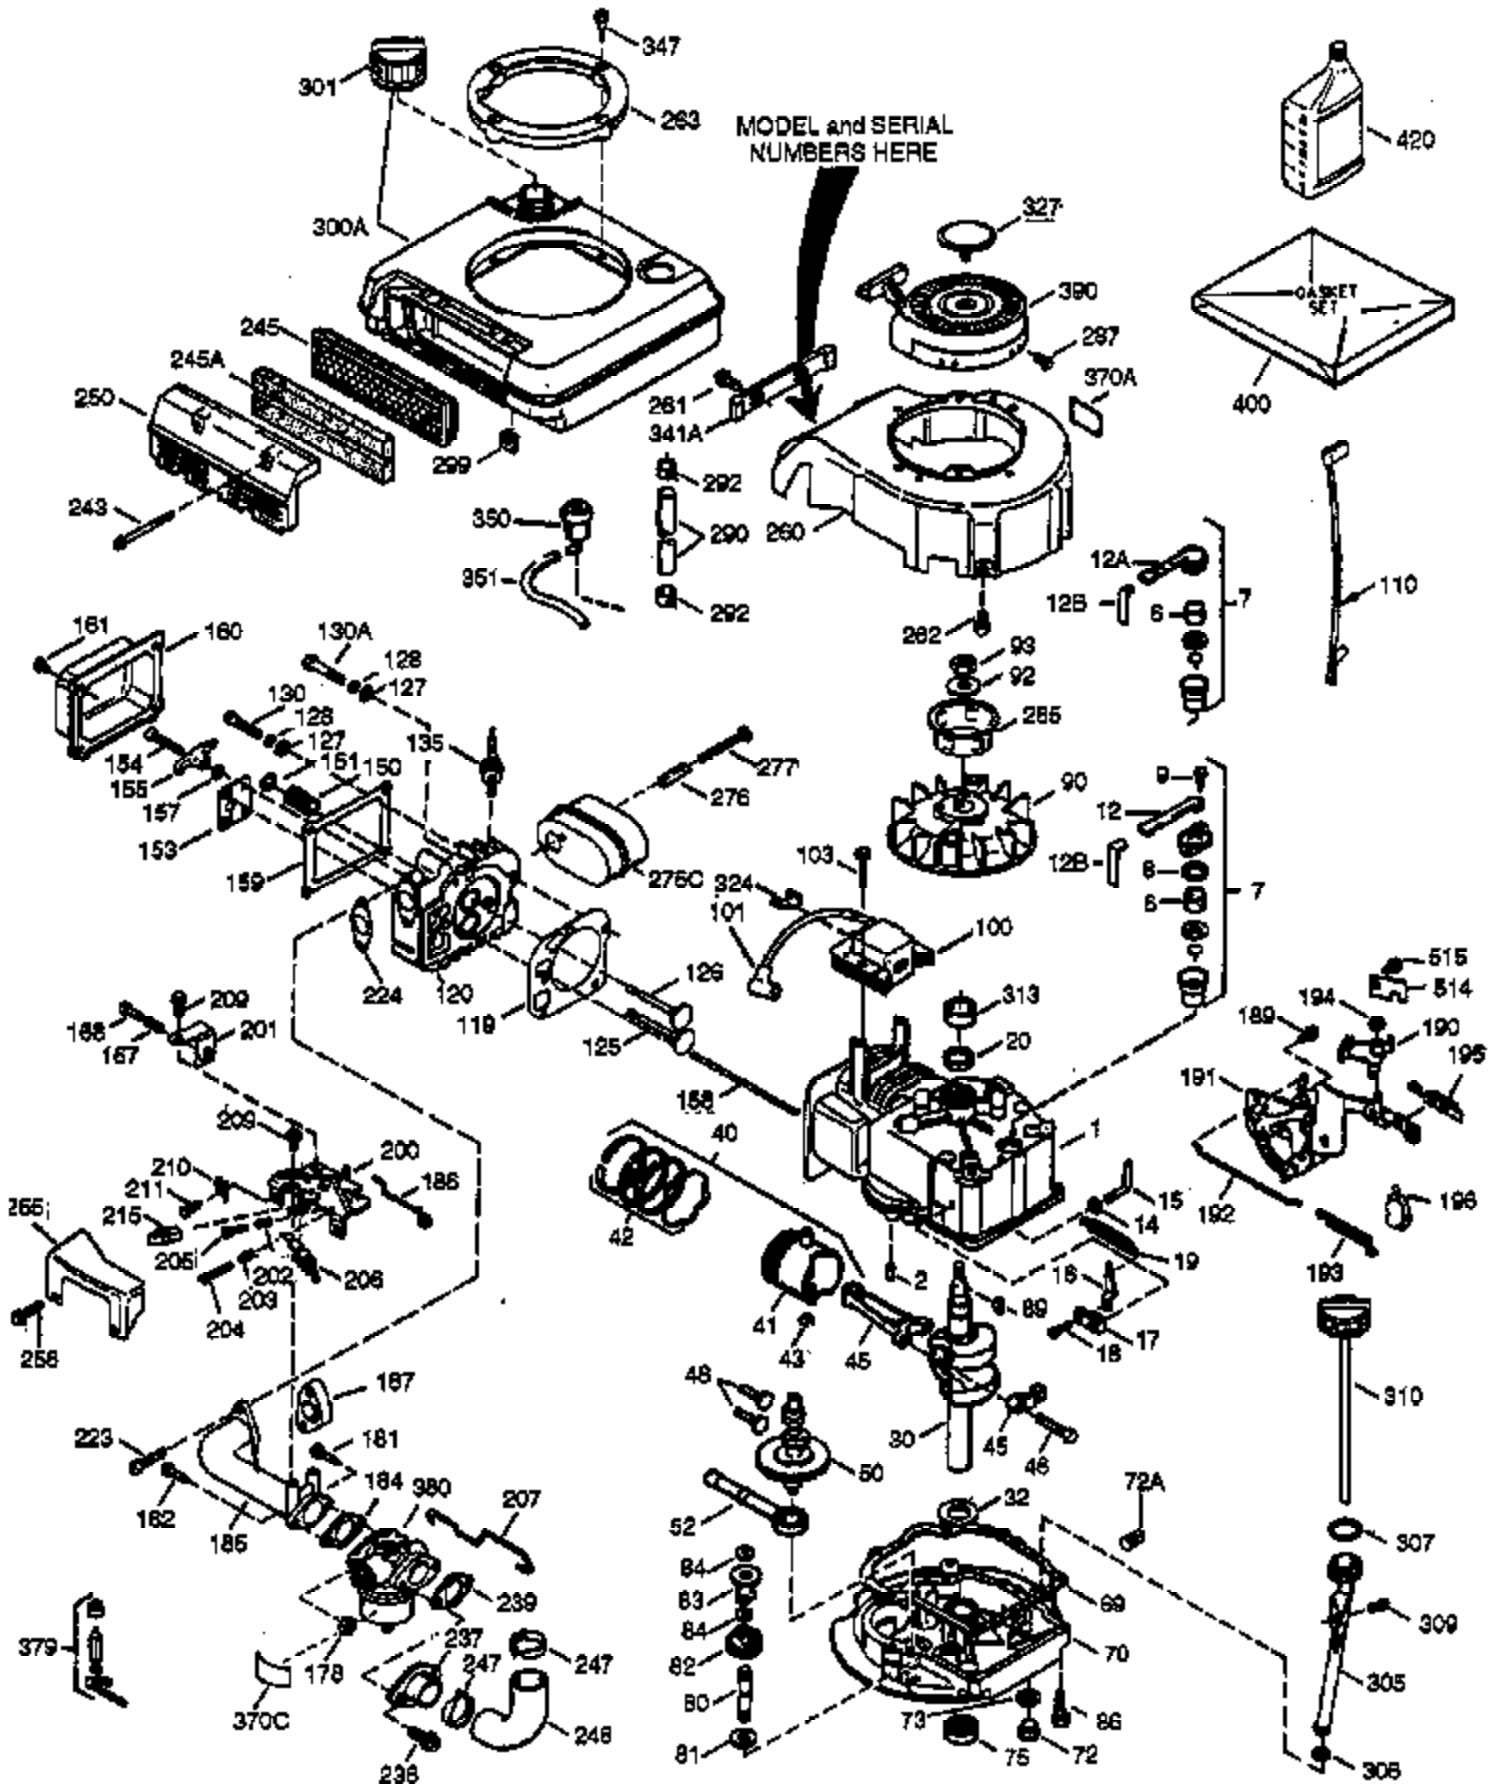

ILLUSTRATION SHOWS TYPICAL PARTS ONLY. ORDER BY PART NUMBER. PARTS NOT LISTED ARE SUPPLIED BY OEM.
VIEW 1 OF 3

Ref #	Part Number	Qty	Description
1	35805	1	Cylinder (Incl. 2 & 20)
2	26727	2	Dowel Pin
6	33734	1	Breather Element
7	34214A	1	Breather Ass'y. (Incl.6,8,9,12 & 325)
8	33735	1	* Breather Gasket
9	30200	2	Screw, 10-24 x 9/16"
12	33886	1	Breather Tube
14	28277	1	Washer
15	30589	1	Governor Rod (Incl. 14)
16	35920	1	Governor Lever
17	31335	1	Governor Lever Clamp
18	650548	1	Screw, 8-32 x 5/16"
19	33578	1	Extension Spring
20	32600	1	Oil Seal
30	35859	1	Crankshaft
40	35544A	1	Piston, Pin & Ring Set (Std.)
40	35545A	1	Piston, Pin & Ring Set (.010" OS)
40	35546	1	Piston, Pin & Ring Set (.020" OS)
41	35541	1	Piston & Pin Ass'y. (Std.)
41	35542	1	Piston & Pin Ass'y. (.010" OS) (Incl. 43)
41	35543	1	Piston & Pin Ass'y. (.020" OS) (Incl. 43)
42	35547A	1	Ring Set (Std.)
42	35548A	1	Ring Set (.010" OS)
42	35549	1	Ring Set (.020" OS)
43	20381	2	Piston Pin Retaining Ring
45	32875	1	Connecting Rod Ass'y. (Incl. 46)
46	32610A	2	Connecting Rod Bolt
48	35616	2	Valve Lifter
50	35992	1	Camshaft (MCR)
52	29914	1	Oil Pump Ass'y.
69	35261	1	* Mounting Flange Gasket
70	35717A	1	Mounting Flange (Incl. 72 thru 84)
72	36083	1	Oil Drain Plug
75	27897	1	Oil Seal
80	30574	1	Governor Shaft
81	30590A	1	Washer
82	30591	1	Governor Gear Ass'y. (Incl. 81)
83	30588A	1	Governor Spool
84	29193	2	Retaining Ring
86	650488	6	Screw, 1/4-20 x 1-1/4"
89	611004	1	Flywheel Key
90	611112	1	Flywheel
92	650815	1	Belleville Washer
93	650816	1	Flywheel Nut
100	34443A	1	Solid State Ignition
101	610118	1	Spark Plug Cover
103	650814	2	Screw, Torx T-15, 10-24 x 1"
110	35017	1	Ground Wire
119	35806	1	* Cylinder Head Gasket
120	35630	1	Cylinder Head
125	35621	1	Exhaust Valve (Std.) (Incl. 151)
125	35622	1	Exhaust Valve (1/32" OS) (Incl. 151)
126	35619	1	Intake Valve (Std.) (Incl. 151)
126	35620	1	Intake Valve (1/32" OS) (Incl. 151)
127	650691	5	Washer
128	650690	5	Belleville Washer
130	650912	5	Screw, 5/16-18 x 1-1/2"
135	34645	1	Resistor Spark Plug (RN4C)