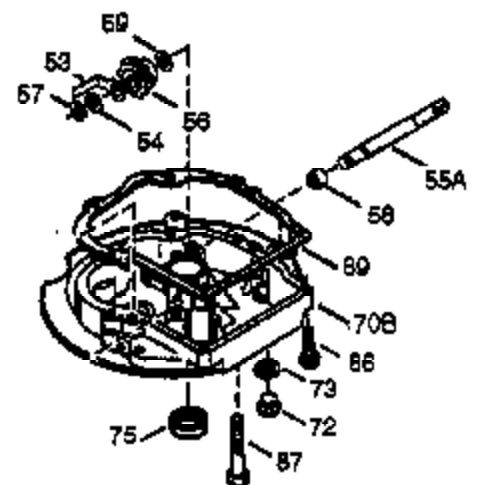

Ref #	Part Number	Qty	Description
227	35917	1	Air Cleaner Elbow
228	650826	1	Stud
229	650825	1	Nut 1/4-20
235	35533	1	Air Cleaner Elbow Fitting
238	650940	2	Screw, 10-32 x 3/4"
239A	34698A	1	Air Cleaner Gasket
239	35815	1	Air Cleaner Gasket
242	34699	1	Air Cleaner Base
245A	34783	1	Air Cleaner Filter
245	34782	1	Air Cleaner Filter
249	35536	1	Air Cleaner Cover Seal
250	35535	1	Air Cleaner Cover
251	650513	1	Wing Nut
252	650899	2	Screw, 10-32 x 2-3/32"
287	650926	2	Screw, 8-32 x 21/64"
298	28763	3	Screw, 10-32 x 35/64"
300	34476A	1	Fuel Tank (Incl. 292 & 301)
301	33032	1	Fuel Cap
327	35392	1	Starter Plug
370	34144	1	Primer Decal
370B	34704	1	Instruction Decal

ILLUSTRATION SHOWS TYPICAL PARTS ONLY. ORDER BY PART NUMBER. PARTS NOT LISTED ARE SUPPLIED BY OEM.
VIEW 3 OF 3