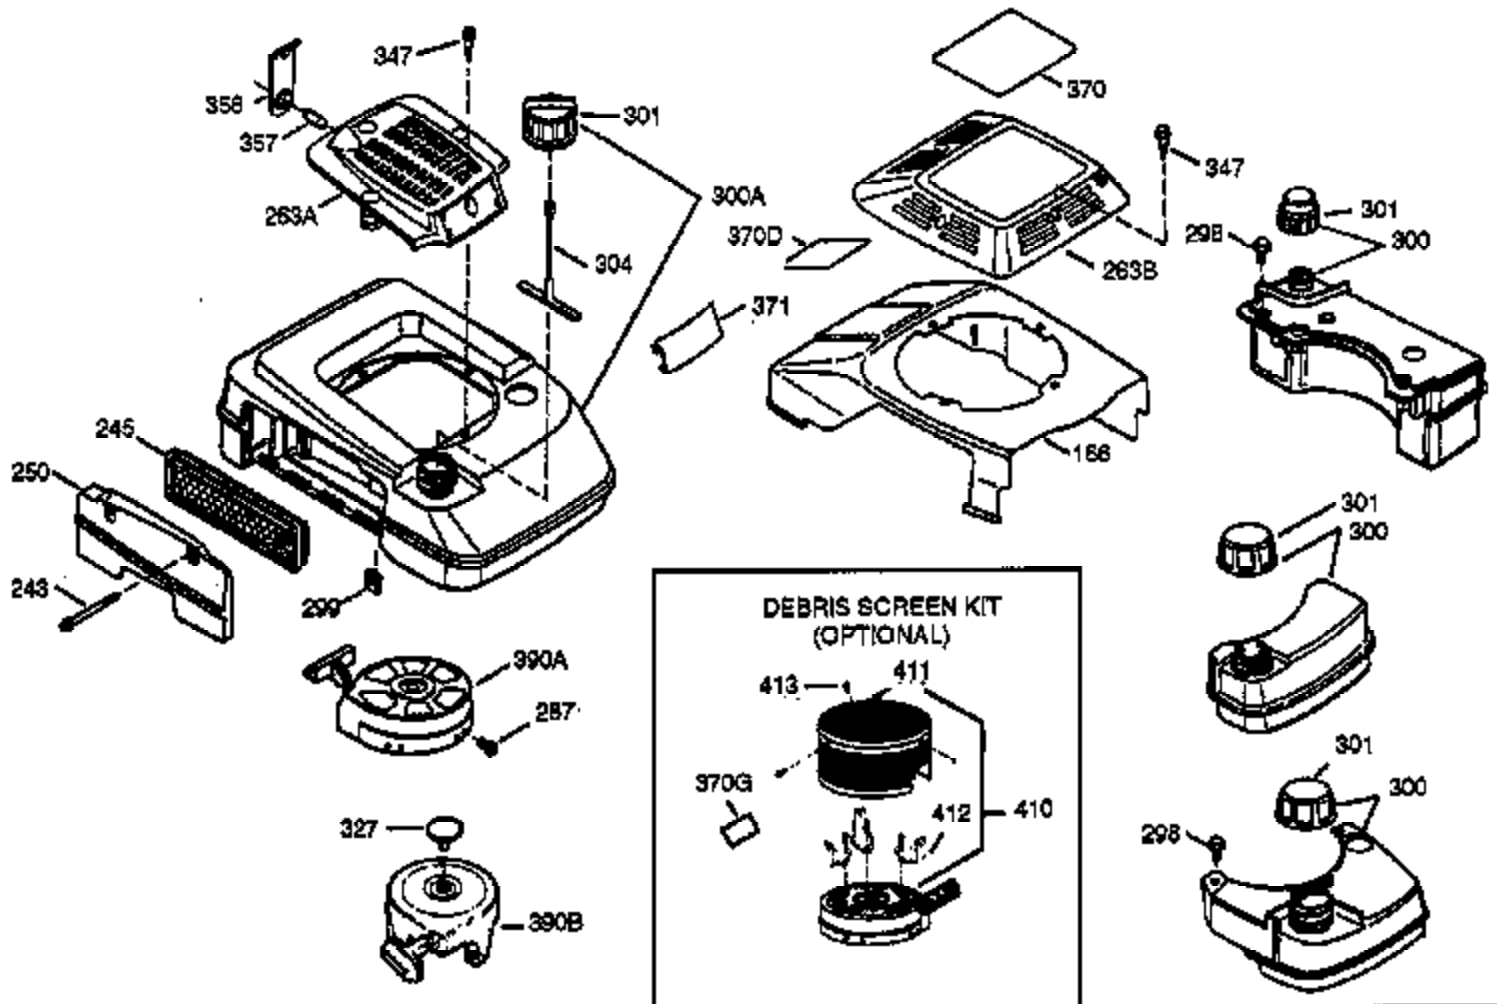

ILLUSTRATION SHOWS TYPICAL PARTS ONLY. ORDER BY PART NUMBER. PARTS NOT LISTED ARE SUPPLIED BY OEM.

VIEW 2 OF 3

Ref #	Part Number	Qty	Description
227	35917	1	Air Cleaner Elbow
228	650826	1	Stud
229	650825	1	Nut 1/4-20
235	35533	1	Air Cleaner Elbow Fitting
238	650940	2	Screw, 10-32 x 3/4"
239A	34698A	1	Air Cleaner Gasket
239	35815	1	Air Cleaner Gasket
242	34699	1	Air Cleaner Base
245A	34783	1	Air Cleaner Filter
245	34782	1	Air Cleaner Filter
249	35536	1	Air Cleaner Cover Seal
250	35535	1	Air Cleaner Cover
251	650513	1	Wing Nut
252	650899	2	Screw, 10-32 x 2-3/32"
287	650926	2	Screw, 8-32 x 21/64"
298	28763	3	Screw, 10-32 x 35/64"
300	34476A	1	Fuel Tank (Incl. 292 & 301)
301	33032	1	Fuel Cap
327	35392	1	Starter Plug
370	34144	1	Primer Decal
370B	34704	1	Instruction Decal