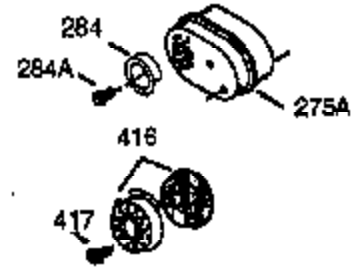

Ref #	Part Number	Qty	Description
227	35917	1	Air Cleaner Elbow
228	650826	1	Stud
229	650825	1	Nut 1/4-20
235	35533	1	Air Cleaner Elbow Fitting
238	650940	2	Screw, 10-32 x 3/4"
239A	34698A	1	Air Cleaner Gasket
239	35815	1	Air Cleaner Gasket
242	34699	1	Air Cleaner Base
245A	34783	1	Air Cleaner Filter
245	34782	1	Air Cleaner Filter
249	35536	1	Air Cleaner Cover Seal
250	35535	1	Air Cleaner Cover
251	650513	1	Wing Nut
252	650899	2	Screw, 10-32 x 2-3/32"
287	650926	2	Screw, 8-32 x 21/64"
298	28763	3	Screw, 10-32 x 35/64"
300	34476A	1	Fuel Tank (Incl. 292 & 301)
301	33032	1	Fuel Cap
327	35392	1	Starter Plug
370	34144	1	Primer Decal
370B	34704	1	Instruction Decal

ILLUSTRATION SHOWS TYPICAL PARTS ONLY. ORDER BY PART NUMBER. PARTS NOT LISTED ARE SUPPLIED BY OEM.
VIEW 3 OF 3