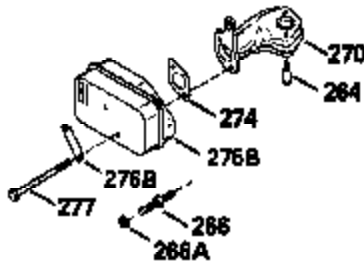

ILLUSTRATION SHOWS TYPICAL PARTS ONLY. ORDER BY PART NUMBER. PARTS NOT LISTED ARE SUPPLIED BY OEM.

Ref #	Part Number	Qty	Description
69	35261		* Gasket, Mounting flange
72	30572		Plug, Oil drain (Incl. 73)
73	28833		* Drain Plug Gasket (Do not use w/plastic plug)
75	27897		Seal, Oil
86	650488		Screw, 1/4-20 x 1-1/4"
103	650814		Screw, Torx T-15, 10-24 x 1"
153	35623		Guide, Push rod
215	35511		Knob, Speed control
264	650918		Screw, Torx T30, 1/4-20 x 1-7/32"
266A	29752		Nut & Lockwasher, 1/4-28
266	650917		Stud, Manifold
270	35720		Manifold Assy., Exhaust
274	35865		* Gasket, Exhaust Manifold
275B	35851		Muffler
276B	35852		Plate, Lock
277	650729		Screw, 5/16-18 x 3-3/16"
314	650767		Screw, 8-36 x 5/8"
315	34990		Coil Assy., Alternator
322	35013		Connector, Body
325	29443		Clip, Fuel line
325A	35249		Clip, Wire
330	34970		Wire, Ground
330	35853		Wire, Ground
361	650831		Screw, 1/4-20 x 15/32"
395	35709		Starter Motor (12 Volt) (Refer to Division 5, Section D, page 18 or Fiche 11, Grid G-11 for breakdown)