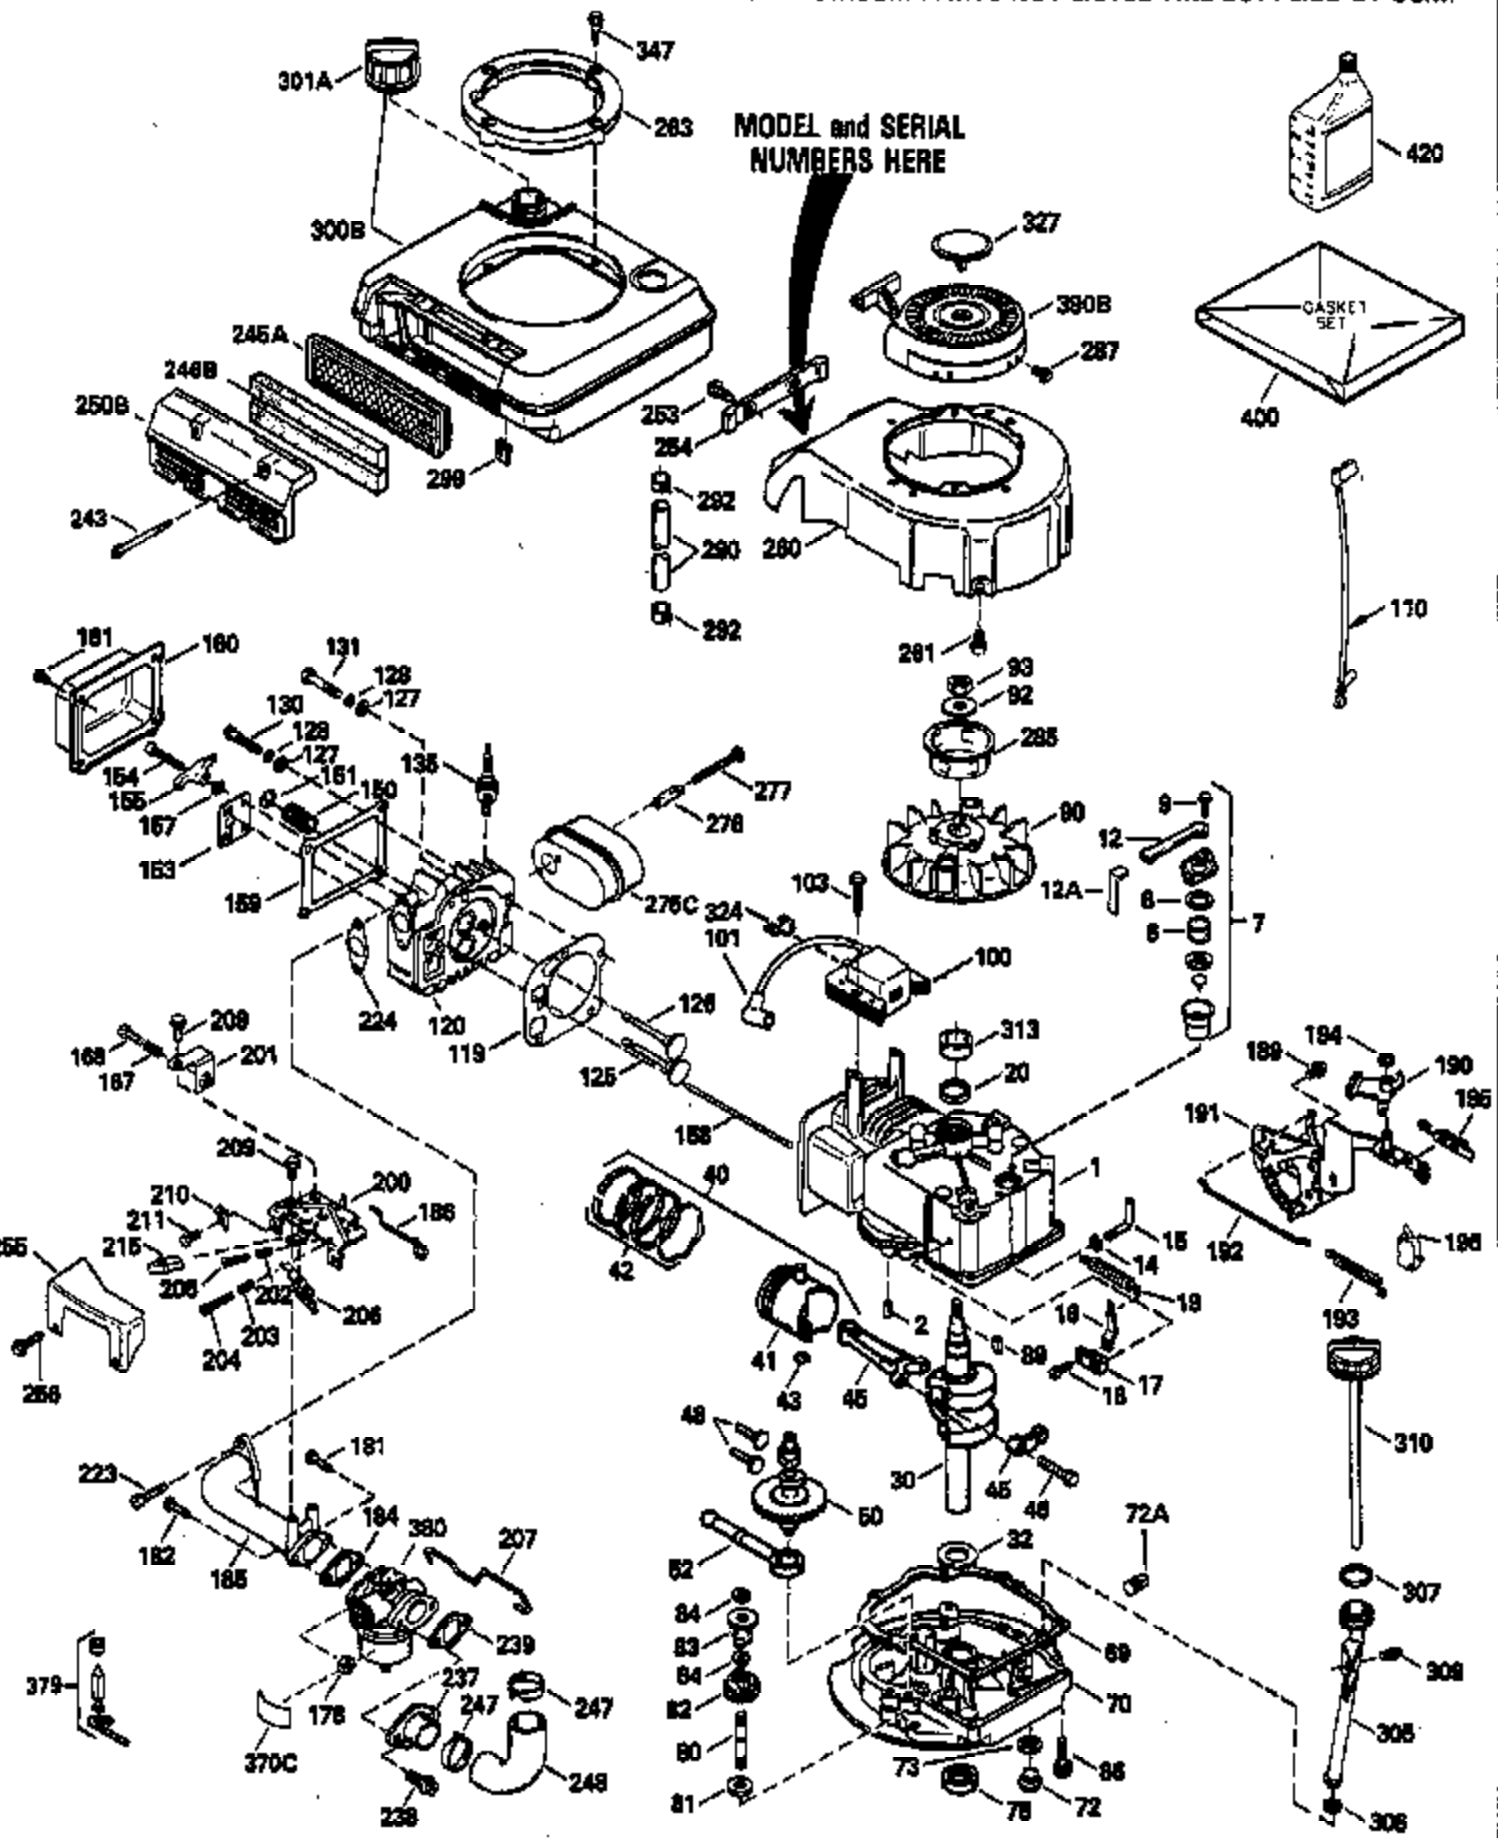

ILLUSTRATION SHOWS TYPICAL PARTS ONLY. ORDER BY PART NUMBER. PARTS NOT LISTED ARE SUPPLIED BY OEM.

Ref #	Part Number	Qty	Description
1	35805		Cylinder (Incl. 2 & 20) (2-5/8" Bore)
2	26727		Pin, Dowel
6	33734		Element, Breather
7	34214A		Breather Assy. (Incl.6, 8, 9, 12 & 12 A)
8	33735		* Gasket, Breather
9	30200		Screw, 10-24 x 9/16"
12	33886		Tube, Breather
12A	34695		Elbow, Breather tube
14	28277		Washer, Flat
15	30589		Rod, Governor (Incl. 14)
16	32651		Lever, Governor
17	31335		Clamp, Governor lever
18	650548		Screw, 8-32 x 5/16"
19	33578		Spring, Governor
20	32600		Seal, Oil
30	35816		Crankshaft
40	35544		Piston, Pin & Ring Set (Std.) (2-5/8" Bore)
40	35545		Piston, Pin & Ring Set (.010" OS)
40	35546		Piston, Pin & Ring Set (.020" OS)
41	35541		Piston & Pin Ass'y.(Std.)(Incl. 43)(2 -5/8")
41	35542		Piston & Pin Ass'y. (.010" OS) (Incl. 43)
41	35543		Piston & Pin Ass'y. (.020" OS) (Incl. 43)
42	35547		Ring Set, Piston (Std.)
42	35548		Ring Set, Piston (.010" OS)
42	35549		Ring Set, Piston (.020" OS)
43	20381		Ring, Piston pin retaining
45	32875		Rod Assy., Connecting (Incl. 46)
46	32610A		Bolt, Connecting rod
48	35616		Valve, Lifter
50	33553		Camshaft (MCR)
52	29914		Pump Assy., Oil
69	35261		* Gasket, Mounting flange
70	35717		Mounting Flange (Incl. 72, 75 & 80)
72	30572		Plug, Oil drain (Incl. 73)
73	28833		* Drain Plug Gasket (Do not use w/plastic plug)
75	27897		Seal, Oil
80	30574		Shaft, Governor
81	30590A		Washer, Flat
82	30591		Gear Assy., Governor (Incl. 81)
83	30588A		Spool, Governor
84	29193		Ring, Retaining
86	650488		Screw, 1/4-20 x 1-1/4"
89	611004		Key, Flywheel
90	611044		Flywheel
92	650815		Washer, Belleville
93	650816		Nut, Flywheel
100	34443A		Solid State Assy.
101	610118		Cover, Spark Plug
103	650814		Screw, Torx T-15, 10-24 x 1"
110	34961		Ground Wire
119	35806		* Gasket, Cylinder head
120	35630		Head Cylinder
125	35621		Exhaust Valve (Std.) (Incl. 151)
125	35622		Exhaust Valve (1/32" OS) (Incl. 151)
126	35619		Intake Valve (Std.) (Incl. 151)
126	35620		Intake Valve (1/32" OS) (Incl. 151)
127	650691		Washer, Flat
128	650690		Washer, Belleville