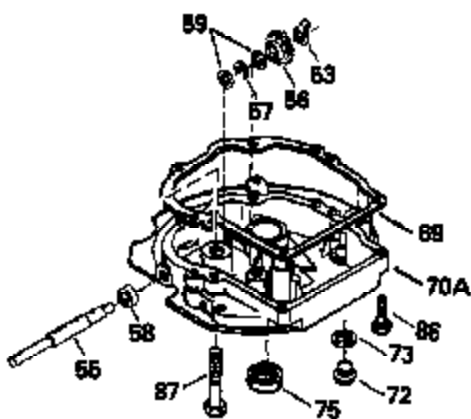

ILLUSTRATION SHOWS TYPICAL PARTS ONLY. ORDER BY PART NUMBER. PARTS NOT LISTED ARE SUPPLIED BY OEM.

Ref #	Part Number	Qty	Description
69	35261		* Gasket, Mounting flange
72	30572		Plug, Oil drain (Incl. 73)
73	28833		* Drain Plug Gasket (Do not use w/plastic plug)
75	27897		Seal, Oil
86	650488		Screw, 1/4-20 x 1-1/4"
103	650814		Screw, Torx T-15, 10-24 x 1"
153	35623		Guide, Push rod
215	35511		Knob, Speed control
264	650918		Screw, Torx T30, 1/4-20 x 1-7/32"
266A	29752		Nut & Lockwasher, 1/4-28
266	650917		Stud, Manifold
270	35720		Manifold Assy., Exhaust
274	35865		* Gasket, Exhaust Manifold
275B	35851		Muffler
276B	35852		Plate, Lock
277	650729		Screw, 5/16-18 x 3-3/16"
314	650767		Screw, 8-36 x 5/8"
315	34990		Coil Assy., Alternator
322	35013		Connector, Body
325	29443		Clip, Fuel line
325A	35249		Clip, Wire
330	34970		Wire, Ground
330	35853		Wire, Ground
361	650831		Screw, 1/4-20 x 15/32"
395	35709		Starter Motor (12 Volt) (Refer to Division 5, Section D, page 18 or Fiche 11, Grid G-11 for breakdown)