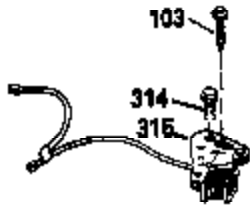

ILLUSTRATION SHOWS TYPICAL PARTS ONLY. ORDER BY PART NUMBER. PARTS NOT LISTED ARE SUPPLIED BY OEM.

Ref #	Part Number	Qty	Description
69	35261		* Gasket, Mounting flange
72	30572		Plug, Oil drain (Incl. 73)
73	28833		* Drain Plug Gasket (Do not use w/plastic plug)
75	27897		Seal, Oil
86	650488		Screw, 1/4-20 x 1-1/4"
103	650814		Screw, Torx T-15, 10-24 x 1"
153	35623		Guide, Push rod
215	35511		Knob, Speed control
264	650918		Screw, Torx T30, 1/4-20 x 1-7/32"
266A	29752		Nut & Lockwasher, 1/4-28
266	650917		Stud, Manifold
270	35720		Manifold Assy., Exhaust
274	35865		* Gasket, Exhaust Manifold
275B	35851		Muffler
276B	35852		Plate, Lock
277	650729		Screw, 5/16-18 x 3-3/16"
314	650767		Screw, 8-36 x 5/8"
315	34990		Coil Assy., Alternator
322	35013		Connector, Body
325	29443		Clip, Fuel line
325A	35249		Clip, Wire
330	34970		Wire, Ground
330	35853		Wire, Ground
361	650831		Screw, 1/4-20 x 15/32"
395	35709		Starter Motor (12 Volt) (Refer to Division 5, Section D, page 18 or Fiche 11, Grid G-11 for breakdown)