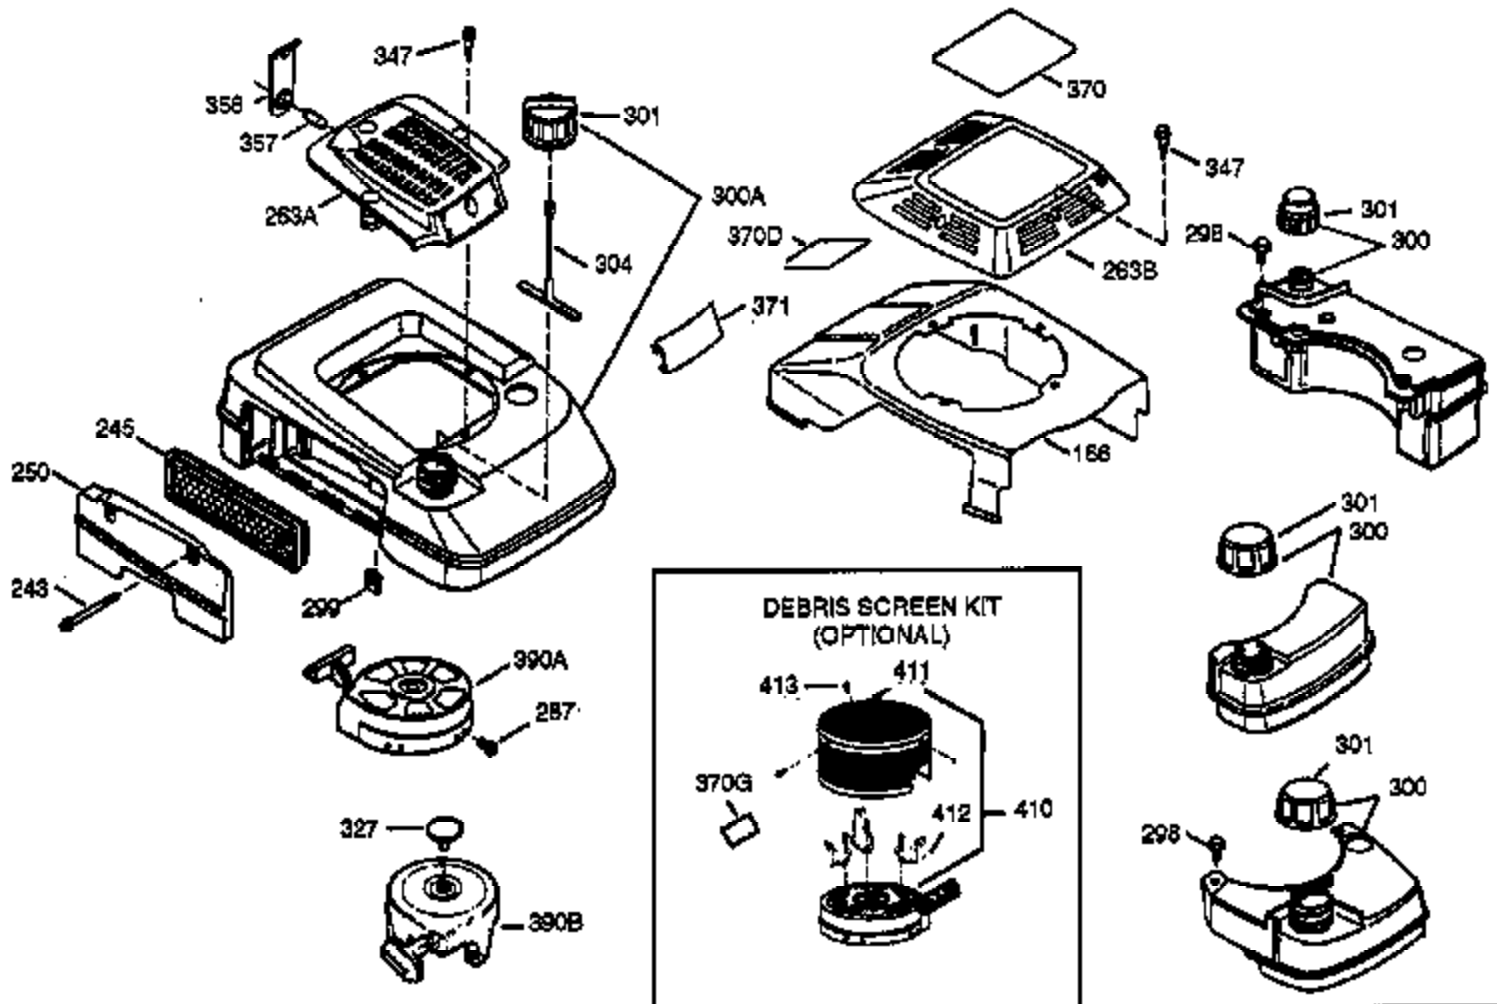

ILLUSTRATION SHOWS TYPICAL PARTS ONLY. ORDER BY PART NUMBER. PARTS NOT LISTED ARE SUPPLIED BY OEM.

VIEW 2 OF 3

Ref #	Part Number	Qty	Description
166	35820	1	Engine Shroud
227	35849	1	Air Cleaner Elbow
228	650962	1	Stud & Nut Ass'y.
238	650937	2	Screw, 10-32 x 43/64"
239	35848	1	Air Cleaner Gasket
242	35818	1	Air Cleaner Bracket
245	35850A	1	Air Cleaner Filter
245A	35937	1	Air Cleaner Filter
250	35823	1	Air Cleaner Cover
251	650933	2	Nut
263A	35821	1	Starter Grill
287	650926	2	Screw, 8-32 x 21/64"
300	35586	1	Fuel Tank (Incl. 292 & 301)
301	35355	1	Fuel Cap
347	650898	4	Screw, 10-32 x 27/32"
370	34686	1	Name Decal
370B	34144	1	Primer Decal