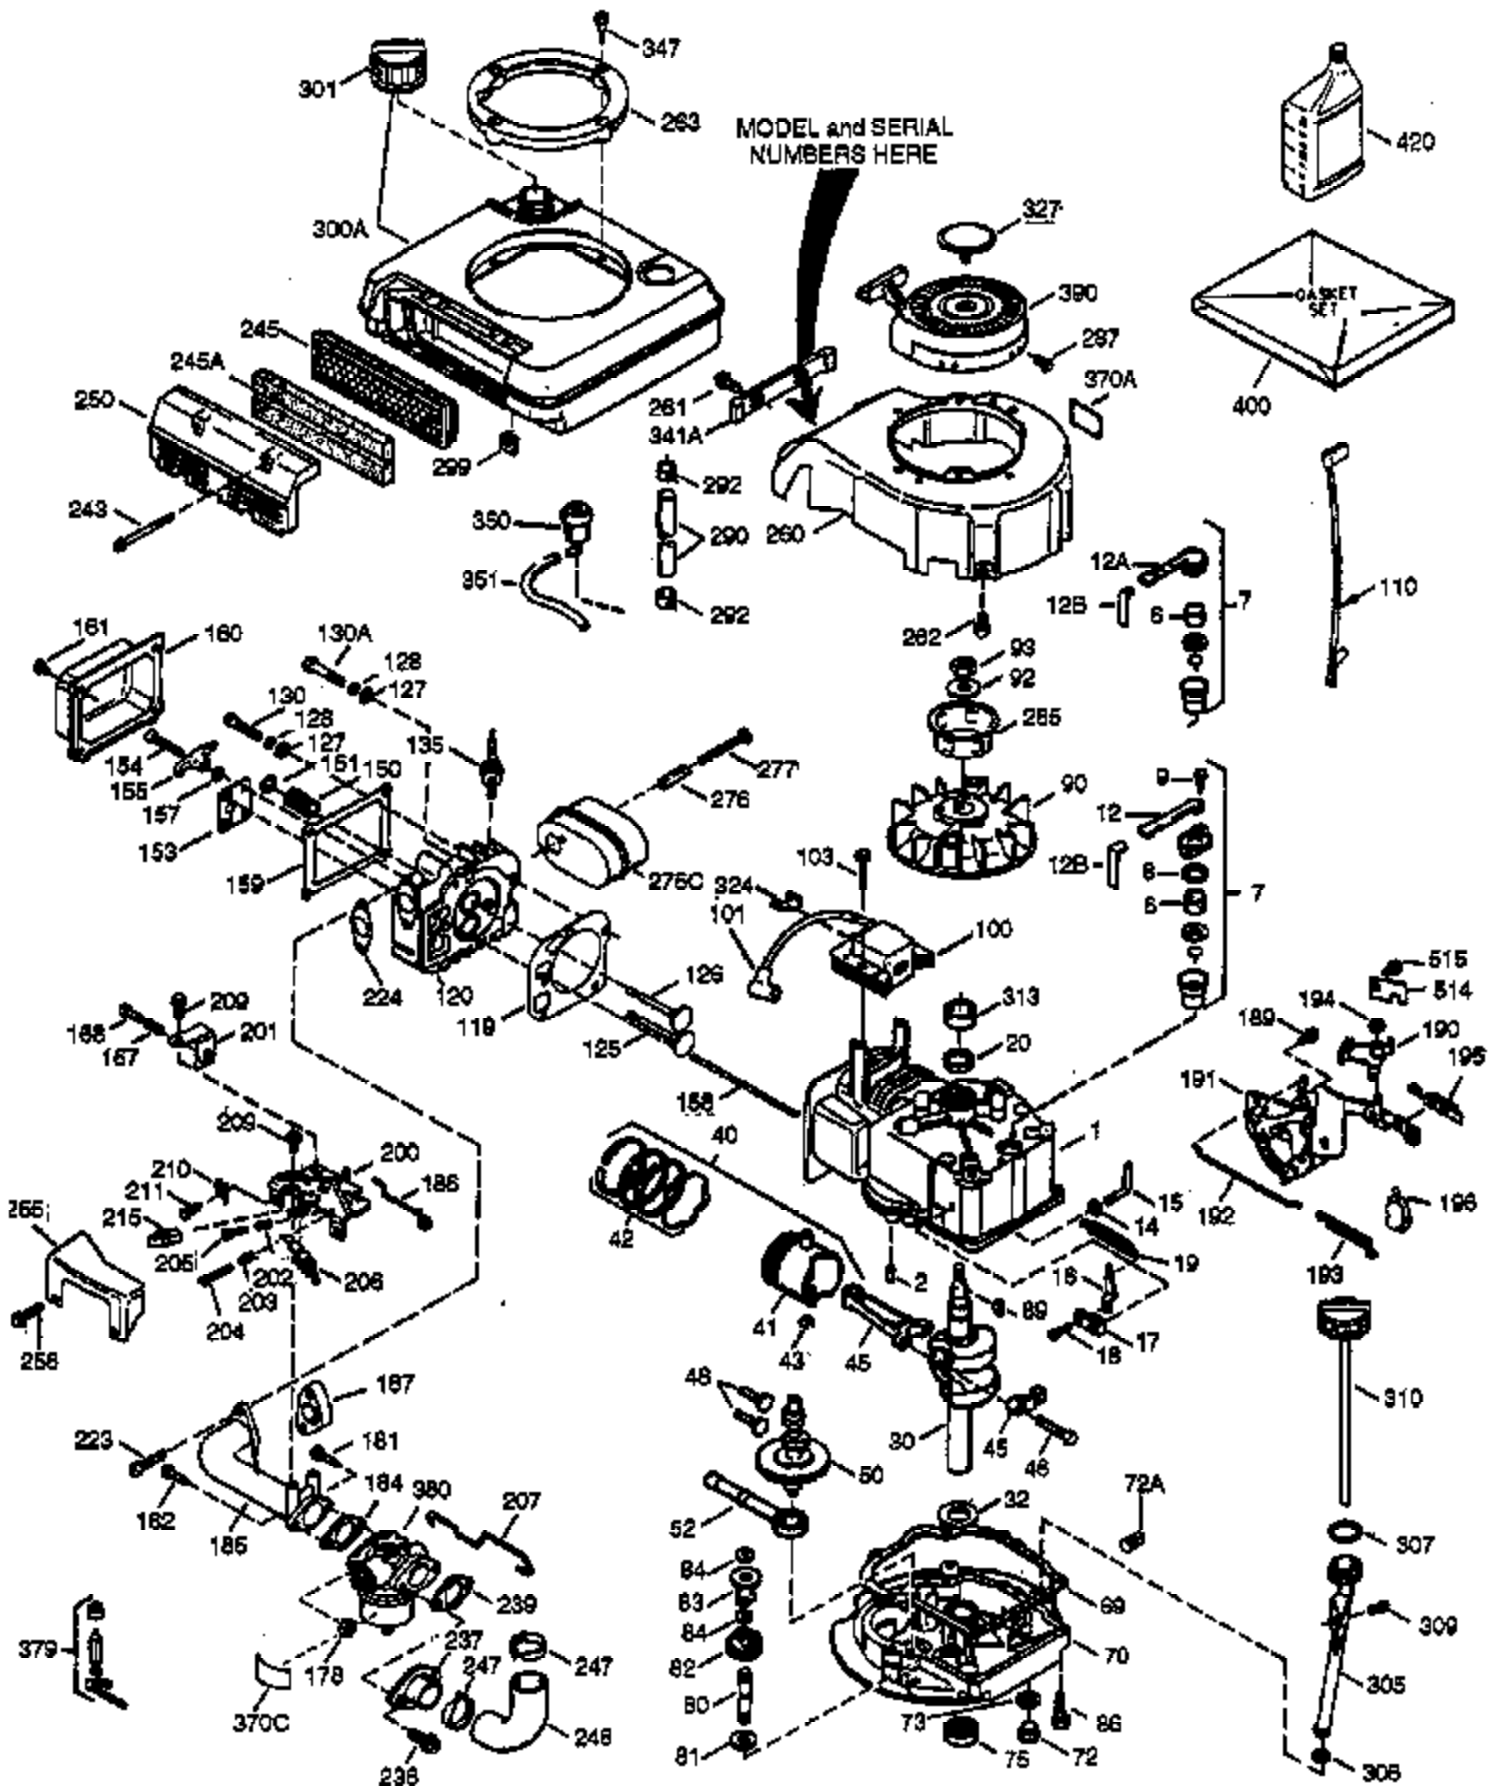

ILLUSTRATION SHOWS TYPICAL PARTS ONLY. ORDER BY PART NUMBER. PARTS NOT LISTED ARE SUPPLIED BY OEM.
VIEW 1 OF 3

Ref #	Part Number	Qty	Description
1	35805	1	Cylinder (Incl. 2 & 20)
2	26727	2	Dowel Pin
6	33734	1	Breather Element
7	34214A	1	Breather Ass'y. (Incl.6,8,9,12,12B)
8	33735	1	* Breather Gasket
9	30200	2	Screw, 10-24 x 9/16"
12	33886	1	Breather Tube
12B	34695	1	Breather Tube Elbow
14	28277	1	Washer
15	30589	1	Governor Rod (Incl. 14)
16	32651	1	Governor Lever
17	31335	1	Governor Lever Clamp
18	650548	1	Screw, 8-32 x 5/16"
19	33578	1	Extension Spring
20	32600	1	Oil Seal
30	35808	1	Crankshaft
40	35544A	1	Piston, Pin & Ring Set (Std.)
40	35545A	1	Piston, Pin & Ring Set (.010" OS)
40	35546	1	Piston, Pin & Ring Set (.020" OS)
41	35541	1	Piston & Pin Ass'y. (Std.)
41	35542	1	Piston & Pin Ass'y. (.010" OS) (Incl. 43)
41	35543	1	Piston & Pin Ass'y. (.020" OS) (Incl. 43)
42	35547A	1	Ring Set (Std.)
42	35548A	1	Ring Set (.010" OS)
42	35549	1	Ring Set (.020" OS)
43	20381	2	Piston Pin Retaining Ring
45	32875	1	Connecting Rod Ass'y. (Incl. 46)
46	32610A	2	Connecting Rod Bolt
48	35616	2	Valve Lifter
50	35992	1	Camshaft (MCR)
52	29914	1	Oil Pump Ass'y.
69	35261	1	* Mounting Flange Gasket
70	35717A	1	Mounting Flange (Incl. 72 thru 84)
72	36083	1	Oil Drain Plug
75	27897	1	Oil Seal
80	30574	1	Governor Shaft
81	30590A	1	Washer
82	30591	1	Governor Gear Ass'y. (Incl. 81)
83	30588A	1	Governor Spool
84	29193	2	Retaining Ring
86	650488	6	Screw, 1/4-20 x 1-1/4"
89	611004	1	Flywheel Key
90	611112	1	Flywheel
92	650815	1	Belleville Washer
93	650816	1	Flywheel Nut
100	34443A	1	Solid State Ignition
101	610118	1	Spark Plug Cover
103	650814	2	Screw, Torx T-15, 10-24 x 1"
110	34231	1	Ground Wire
119	35806	1	* Cylinder Head Gasket
120	35630	1	Cylinder Head
125	35621	1	Exhaust Valve (Std.) (Incl. 151)
125	35622	1	Exhaust Valve (1/32" OS) (Incl. 151)
126	35619	1	Intake Valve (Std.) (Incl. 151)
126	35620	1	Intake Valve (1/32" OS) (Incl. 151)
127	650691	5	Washer
128	650690	5	Belleville Washer
130	650912	5	Screw, 5/16-18 x 1-1/2"