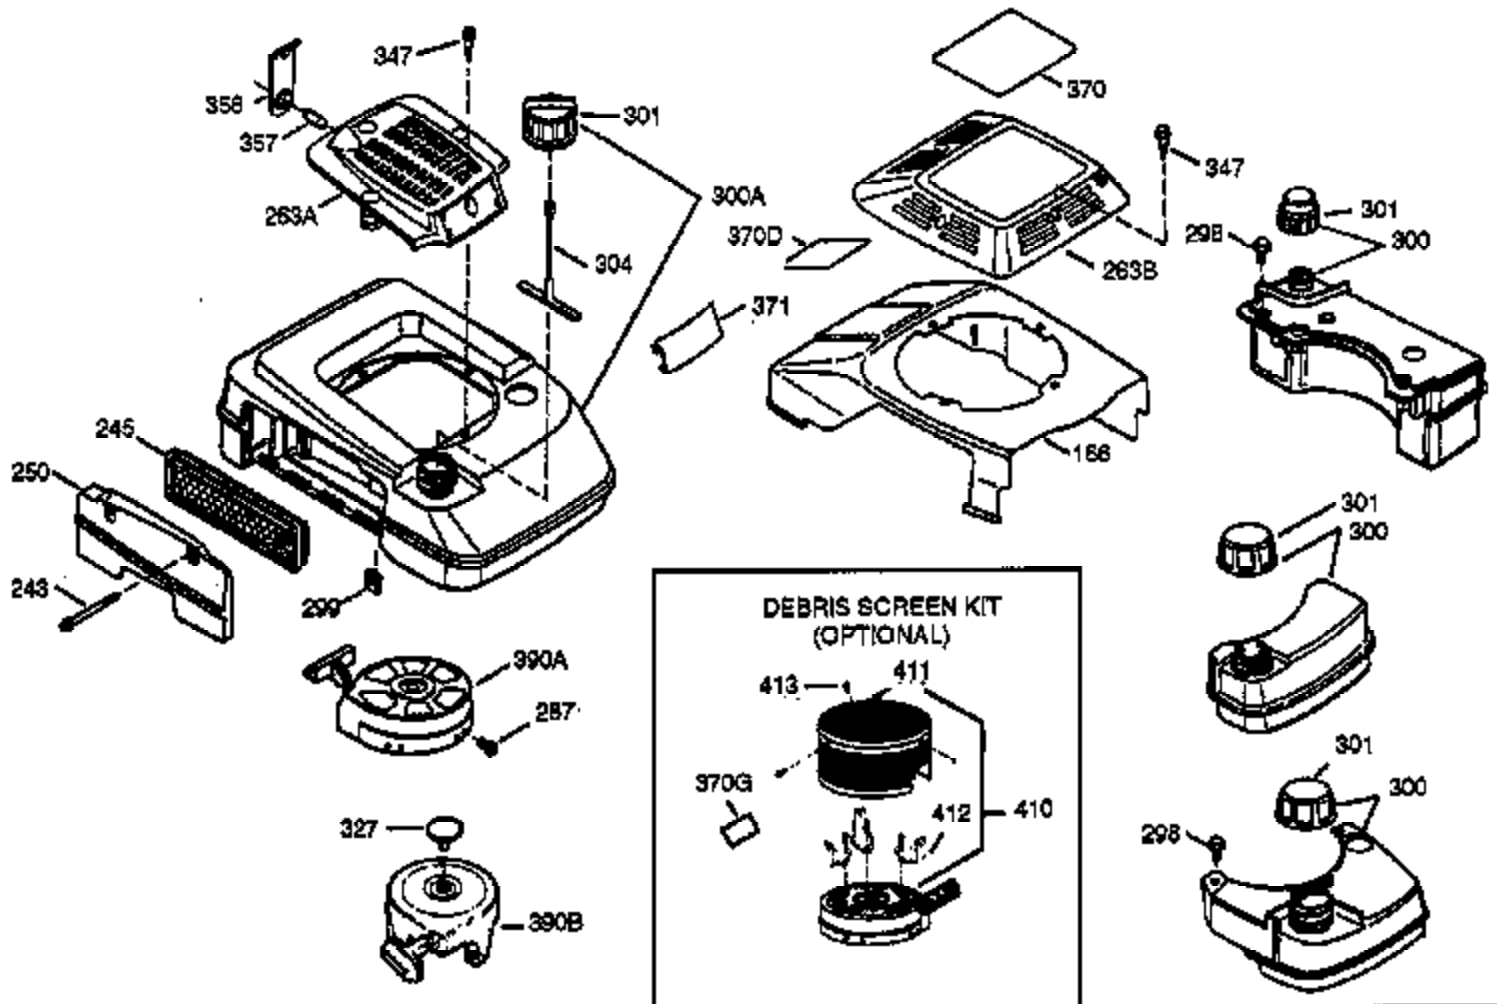

ILLUSTRATION SHOWS TYPICAL PARTS ONLY. ORDER BY PART NUMBER. PARTS NOT LISTED ARE SUPPLIED BY OEM.

VIEW 2 OF 3

Ref #	Part Number	Qty	Description
237	32971	1	Air Cleaner Adaptor
238	650709	2	Screw, 10-32 x 7/16"
239	35815	1	* Air Cleaner Gasket
243	650899	2	Screw, 10-32 x 2-3/32"
245	35500	1	Air Cleaner Filter
247	35505	2	Air Cleaner Tube Clamp
248	35504	1	Air Cleaner Tube
250	35503	1	Air Cleaner Cover
287	650926	2	Screw, 8-32 x 21/64"
299	650900	2	"U" Type Nut, 10-32
300A	35501A	1	Engine Shroud & Tank Ass'y.(Inc. 301)
301	35355	1	Fuel Cap
327	35392	1	Starter Plug
347	650898	4	Screw, 10-32 x 27/32"
370	36260	1	Primer Decal