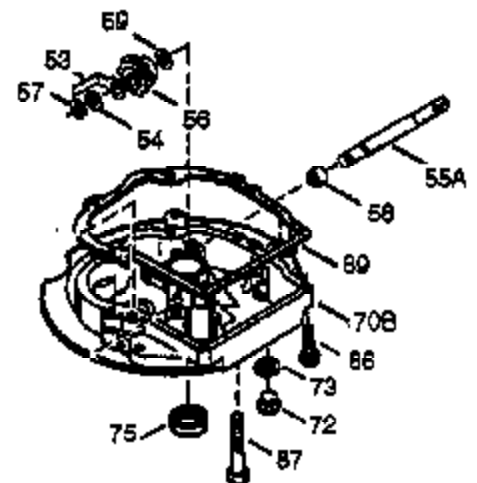

ILLUSTRATION SHOWS TYPICAL PARTS ONLY. ORDER BY PART NUMBER. PARTS NOT LISTED ARE SUPPLIED BY OEM.
VIEW 3 OF 3

Ref #	Part Number	Qty	Description
19	31361	1	Extension Spring
53	31745	1	Tang Washer
54	31787	1	Washer
55	31766	1	P.T.O. Shaft
56	33401	1	R.H. Worm Gear
57	31749	1	Retaining Ring
58	31744	1	Oil Seal
59	31747	1	Washer
69	35261	1	* Mounting Flange Gasket
72	36083	1	Oil Drain Plug
75	26208	1	Oil Seal
86	650488	5	Screw, 1/4-20 x 1-1/4"
87	650492	1	Screw, 1/4-20 x 2-1/4"
103	650814	2	Screw, Torx T-15, 10-24 x 1"
182	6201	2	Screw, 1/4-28 x 7/8"
185	35628	1	Intake Pipe (Incl. 224)
186	34337	1	Governor Link
223	650451	1	Screw, 1/4-20 x 1"
275	35637	1	Muffler
277	650915	2	Screw, 1/4-20 x 3-5/32"
325	29443	1	Wire Clip