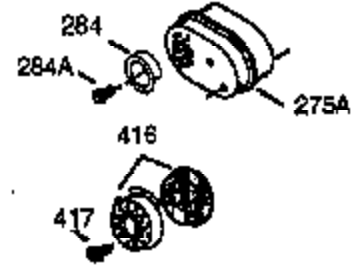

ILLUSTRATION SHOWS TYPICAL PARTS ONLY. ORDER BY PART NUMBER. PARTS NOT LISTED ARE SUPPLIED BY OEM.
VIEW 3 OF 3

Ref #	Part Number	Qty	Description
19	31361	1	Extension Spring
53	31745	1	Tang Washer
54	31787	1	Washer
55	31766	1	P.T.O. Shaft
56	33401	1	R.H. Worm Gear
57	31749	1	Retaining Ring
58	31744	1	Oil Seal
59	31747	1	Washer
69	35261	1	* Mounting Flange Gasket
72	36083	1	Oil Drain Plug
75	26208	1	Oil Seal
86	650488	5	Screw, 1/4-20 x 1-1/4"
87	650492	1	Screw, 1/4-20 x 2-1/4"
103	650814	2	Screw, Torx T-15, 10-24 x 1"
182	6201	2	Screw, 1/4-28 x 7/8"
185	35628	1	Intake Pipe (Incl. 224)
186	34337	1	Governor Link
223	650451	1	Screw, 1/4-20 x 1"
275	35637	1	Muffler
277	650915	2	Screw, 1/4-20 x 3-5/32"
325	29443	1	Wire Clip