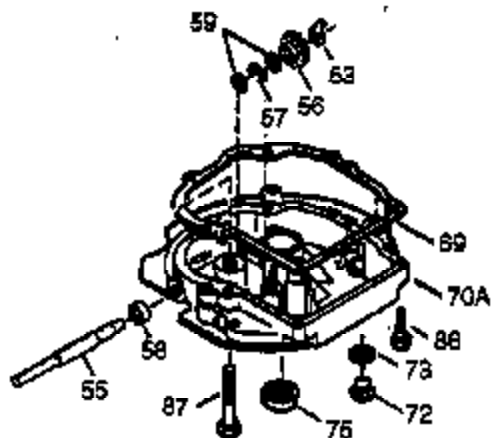

ILLUSTRATION SHOWS TYPICAL PARTS ONLY. ORDER BY PART NUMBER. PARTS NOT LISTED ARE SUPPLIED BY OEM.
VIEW 3 OF 3

Ref #	Part Number	Qty	Description
19	31361	1	Extension Spring
53	31745	1	Tang Washer
54	31787	1	Washer
55	31766	1	P.T.O. Shaft
56	33401	1	R.H. Worm Gear
57	31749	1	Retaining Ring
58	31744	1	Oil Seal
59	31747	1	Washer
69	35261	1	* Mounting Flange Gasket
72	36083	1	Oil Drain Plug
75	26208	1	Oil Seal
86	650488	5	Screw, 1/4-20 x 1-1/4"
87	650492	1	Screw, 1/4-20 x 2-1/4"
103	650814	2	Screw, Torx T-15, 10-24 x 1"
182	6201	2	Screw, 1/4-28 x 7/8"
185	35628	1	Intake Pipe (Incl. 224)
186	34337	1	Governor Link
223	650451	1	Screw, 1/4-20 x 1"
275	35637	1	Muffler
277	650915	2	Screw, 1/4-20 x 3-5/32"
325	29443	1	Wire Clip