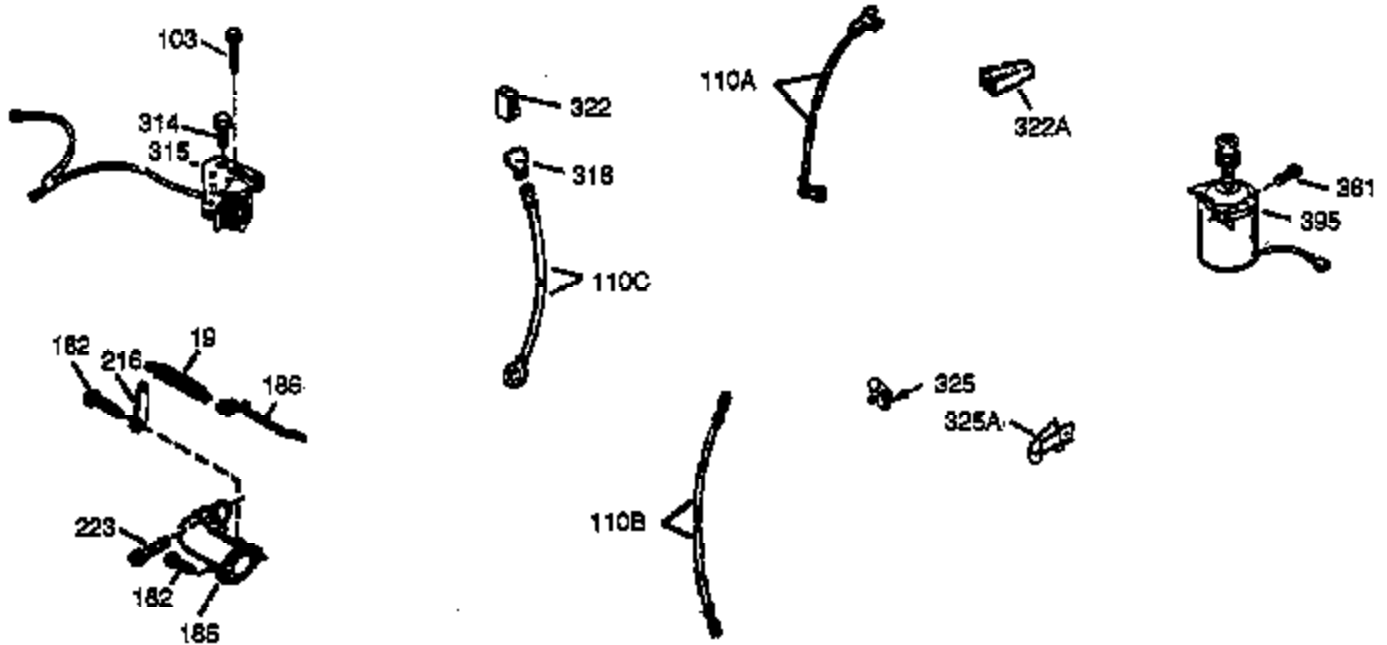

ILLUSTRATION SHOWS TYPICAL PARTS ONLY. ORDER BY PART NUMBER. PARTS NOT LISTED ARE SUPPLIED BY OEM.
VIEW 3 OF 3

Ref #	Part Number	Qty	Description
19	31361	1	Extension Spring
53	31745	1	Tang Washer
54	31787	1	Washer
55	31766	1	P.T.O. Shaft
56	33401	1	R.H. Worm Gear
57	31749	1	Retaining Ring
58	31744	1	Oil Seal
59	31747	1	Washer
69	35261	1	* Mounting Flange Gasket
72	36083	1	Oil Drain Plug
75	26208	1	Oil Seal
86	650488	5	Screw, 1/4-20 x 1-1/4"
87	650492	1	Screw, 1/4-20 x 2-1/4"
103	650814	2	Screw, Torx T-15, 10-24 x 1"
182	6201	2	Screw, 1/4-28 x 7/8"
185	35628	1	Intake Pipe (Incl. 224)
186	34337	1	Governor Link
223	650451	1	Screw, 1/4-20 x 1"
275	35637	1	Muffler
277	650915	2	Screw, 1/4-20 x 3-5/32"
325	29443	1	Wire Clip