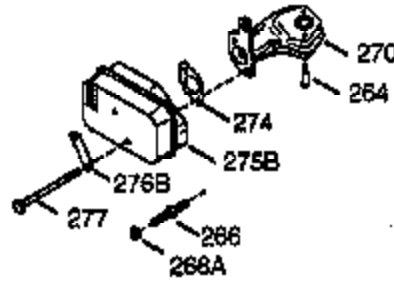

ILLUSTRATION SHOWS TYPICAL PARTS ONLY. ORDER BY PART NUMBER. PARTS NOT LISTED ARE SUPPLIED BY OEM.
VIEW 3 OF 3

Ref #	Part Number	Qty	Description
19	31361	1	Extension Spring
53	31745	1	Tang Washer
54	31787	1	Washer
55	31766	1	P.T.O. Shaft
56	33401	1	R.H. Worm Gear
57	31749	1	Retaining Ring
58	31744	1	Oil Seal
59	31747	1	Washer
69	35261	1	* Mounting Flange Gasket
72	36083	1	Oil Drain Plug
75	26208	1	Oil Seal
86	650488	5	Screw, 1/4-20 x 1-1/4"
87	650492	1	Screw, 1/4-20 x 2-1/4"
103	650814	2	Screw, Torx T-15, 10-24 x 1"
182	6201	2	Screw, 1/4-28 x 7/8"
185	35628	1	Intake Pipe (Incl. 224)
186	34337	1	Governor Link
223	650451	1	Screw, 1/4-20 x 1"
275	35637	1	Muffler
277	650915	2	Screw, 1/4-20 x 3-5/32"
325	29443	1	Wire Clip