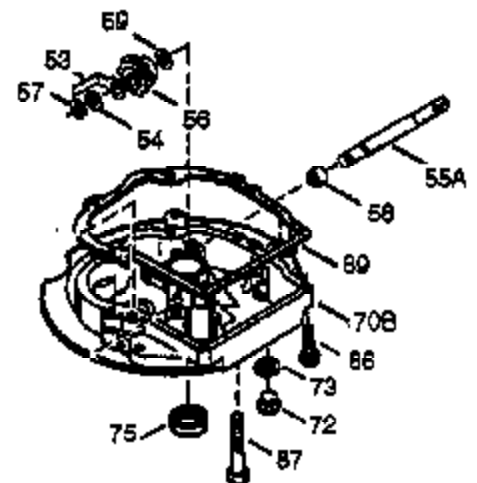

Ref #	Part Number	Qty	Description
227	35917	1	Air Cleaner Elbow
228	650826	1	Stud
229	650825	1	Nut
232	0	2	Pop Rivet (Can be purchased locally)
235	35533	1	Air Cleaner Elbow Fitting
238	650940	2	Screw, 10-32 x 3/4"
239A	34698A	1	Air Cleaner Gasket
239	35815	1	Air Cleaner Gasket
241	34699	1	Air Cleaner Bracket
245A	34783	1	Air Cleaner Filter
245	34782	1	Air Cleaner Filter
249	35536	1	Air Cleaner Cover Seal
250	35535	1	Air Cleaner Cover
251	650513	1	Wing Nut
287	650926	2	Screw, 8-32 x 21/64"
298	28763	3	Screw, 10-32 x 35/64"
300	34476A	1	Fuel Tank (Incl. 292 & 301)
301	33032	1	Fuel Cap
327	35392	1	Starter Plug
370B	34704	1	Air Cleaner Decal
370	36260	1	Primer Decal

ILLUSTRATION SHOWS TYPICAL PARTS ONLY. ORDER BY PART NUMBER. PARTS NOT LISTED ARE SUPPLIED BY OEM.
VIEW 3 OF 3