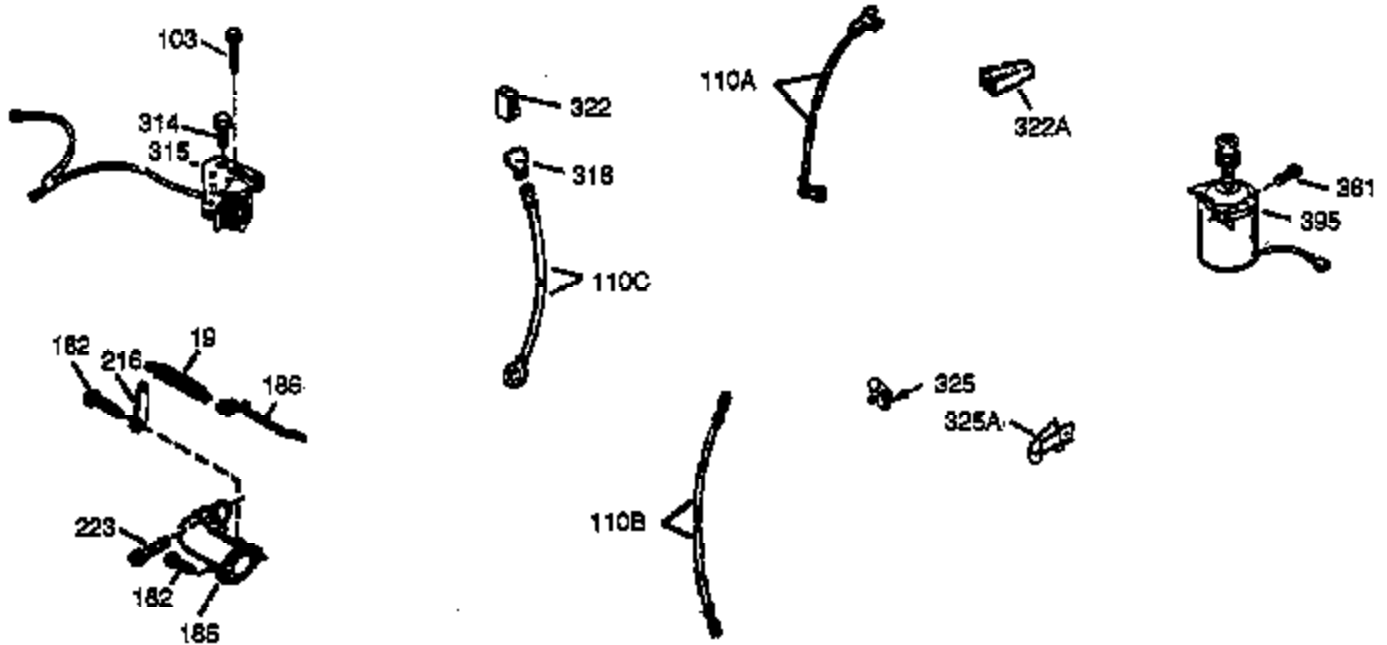

Ref #	Part Number	Qty	Description
227	35917	1	Air Cleaner Elbow
228	650826	1	Stud
229	650825	1	Nut
232	0	2	Pop Rivet (Can be purchased locally)
235	35533	1	Air Cleaner Elbow Fitting
238	650940	2	Screw, 10-32 x 3/4"
239A	34698A	1	Air Cleaner Gasket
239	35815	1	Air Cleaner Gasket
241	34699	1	Air Cleaner Bracket
245A	34783	1	Air Cleaner Filter
245	34782	1	Air Cleaner Filter
249	35536	1	Air Cleaner Cover Seal
250	35535	1	Air Cleaner Cover
251	650513	1	Wing Nut
287	650926	2	Screw, 8-32 x 21/64"
298	28763	3	Screw, 10-32 x 35/64"
300	34476A	1	Fuel Tank (Incl. 292 & 301)
301	33032	1	Fuel Cap
327	35392	1	Starter Plug
370B	34704	1	Air Cleaner Decal
370	36260	1	Primer Decal

ILLUSTRATION SHOWS TYPICAL PARTS ONLY. ORDER BY PART NUMBER. PARTS NOT LISTED ARE SUPPLIED BY OEM.
VIEW 3 OF 3