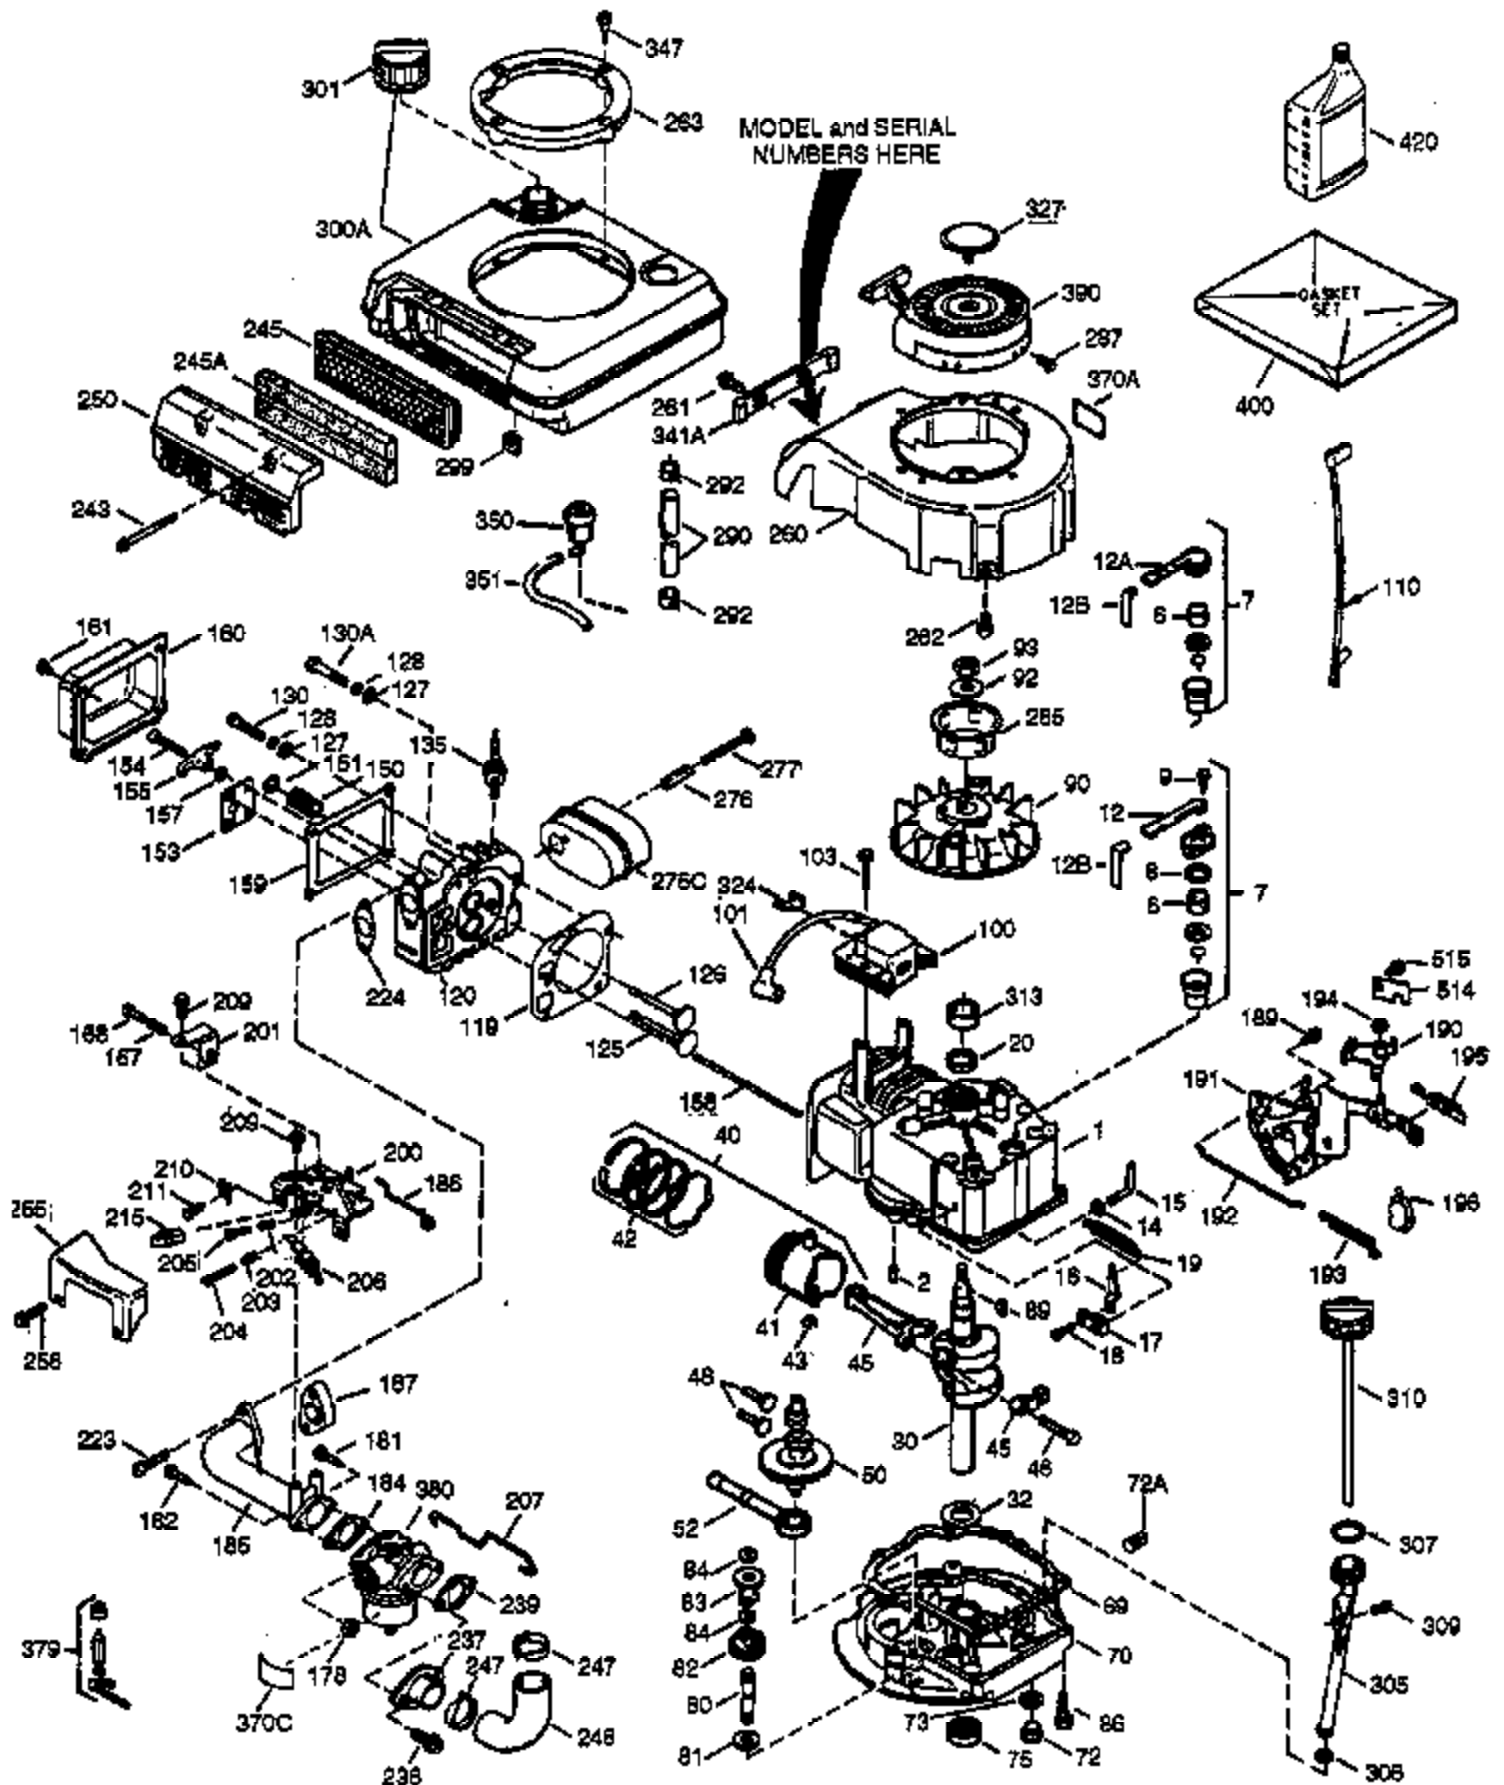

ILLUSTRATION SHOWS TYPICAL PARTS ONLY. ORDER BY PART NUMBER. PARTS NOT LISTED ARE SUPPLIED BY OEM.
VIEW 1 OF 3

Ref #	Part Number	Qty	Description
1	35805	1	Cylinder (Incl. 2 & 20)
2	26727	2	Dowel Pin
6	33734	1	Breather Element
7	34214A	1	Breather Ass'y.(Incl.6,8,9,12 & 325)
8	33735	1	* Breather Gasket
9	30200	2	Screw, 10-24 x 9/16"
12	33886	1	Breather Tube
14	28277	1	Washer
15	30589	1	Governor Rod (Incl. 14)
16	35920	1	Governor Lever
17	31335	1	Governor Lever Clamp
18	650548	1	Screw, 8-32 x 5/16"
19	33578	1	Extension Spring
20	32600	1	Oil Seal
30	35859	1	Crankshaft
40	35544A	1	Piston, Pin & Ring Set (Std.)
40	35545A	1	Piston, Pin & Ring Set (.010" OS)
40	35546	1	Piston, Pin & Ring Set (.020" OS)
41	35541	1	Piston & Pin Ass'y. (Std.)
41	35542	1	Piston & Pin Ass'y. (.010" OS) (Incl. 43)
41	35543	1	Piston & Pin Ass'y. (.020" OS) (Incl. 43)
42	35547A	1	Ring Set (Std.)
42	35548A	1	Ring Set (.010" OS)
42	35549	1	Ring Set (.020" OS)
43	20381	2	Piston Pin Retaining Ring
45	32875	1	Connecting Rod Ass'y. (Incl. 46)
46	32610A	2	Connecting Rod Bolt
48	35616	2	Valve Lifter
50	35992	1	Camshaft (MCR)
52	29914	1	Oil Pump Ass'y.
69	35261	1	* Mounting Flange Gasket
70	35717	1	Mounting Flange (Incl. 72, 75 & 80)
72	36083	1	Oil Drain Plug
75	27897	1	Oil Seal
80	30574A	1	Governor Shaft
81	30590A	1	Washer
82	30591	1	Governor Gear Ass'y. (Incl. 81)
83	30588A	1	Governor Spool
86	650488	6	Screw, 1/4-20 x 1-1/4"
89	611004	1	Flywheel Key
90	611112	1	Flywheel
92	650815	1	Belleville Washer
93	650816	1	Flywheel Nut
100	34443A	1	Solid State Ignition
101	610118	1	Spark Plug Cover
103	650814	2	Screw, Torx T-15, 10-24 x 1"
110	35017	1	Ground Wire
119	35806	1	* Cylinder Head Gasket
120	35630	1	Cylinder Head
125	35621	1	Exhaust Valve (Std.) (Incl. 151)
125	35622	1	Exhaust Valve (1/32" OS) (Incl. 151)
126	35619	1	Intake Valve (Std.) (Incl. 151)
126	35620	1	Intake Valve (1/32" OS) (Incl. 151)
127	650691	5	Washer
128	650690	5	Belleville Washer
130	650912	5	Screw, 5/16-18 x 1-1/2"
135	34645	1	Resistor Spark Plug (RN4C)
150	31672	2	Valve Spring