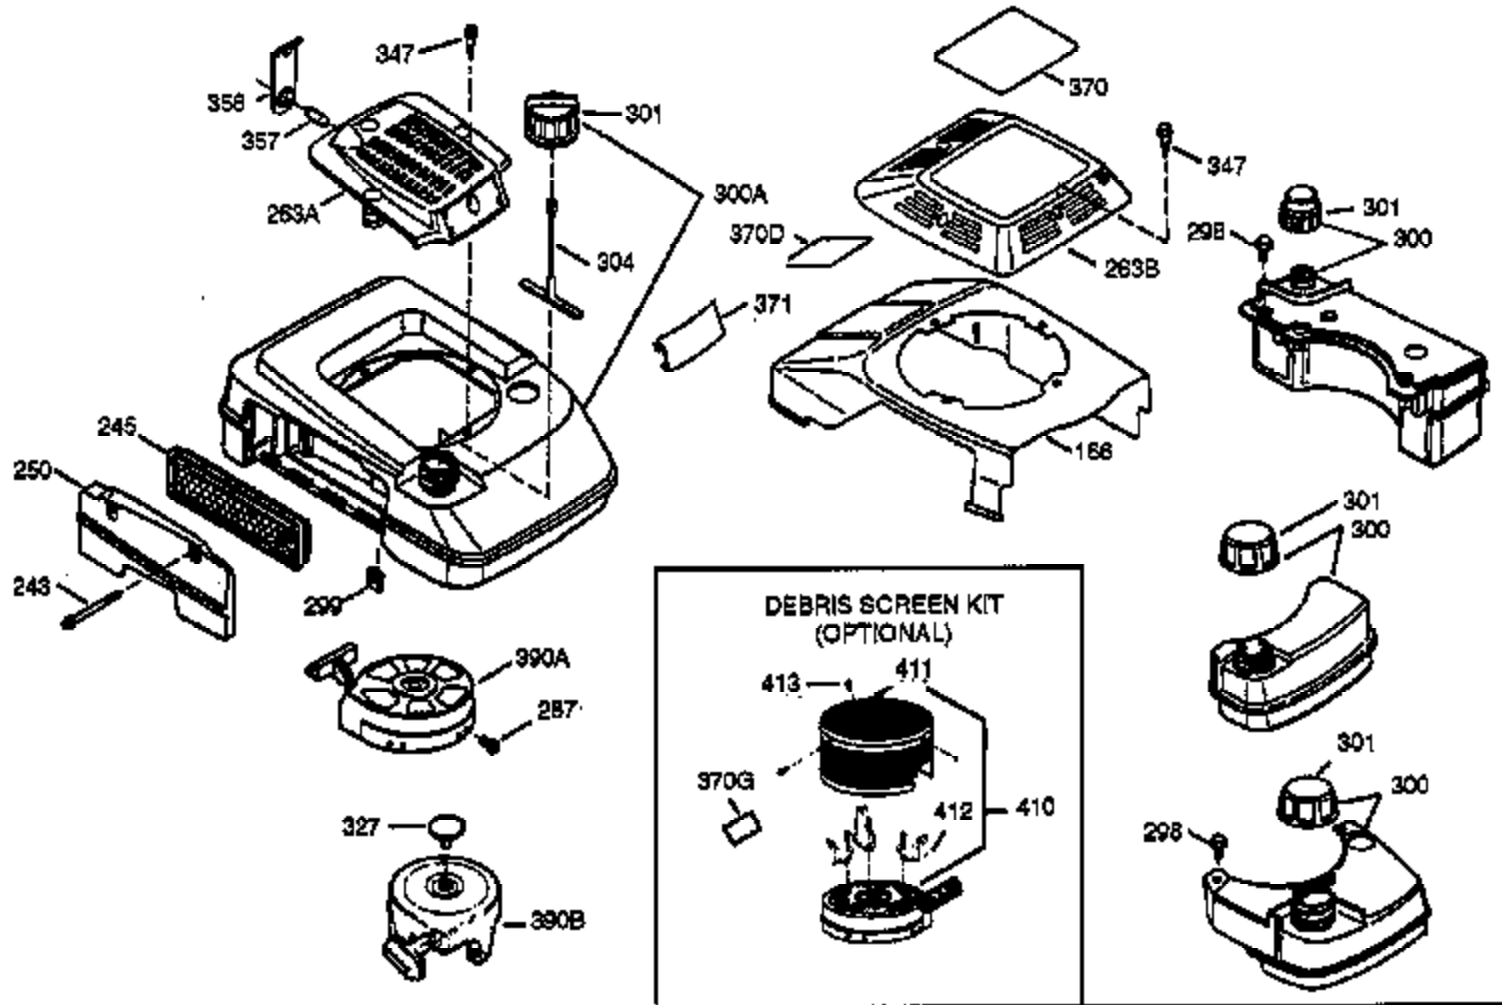

ILLUSTRATION SHOWS TYPICAL PARTS ONLY. ORDER BY PART NUMBER. PARTS NOT LISTED ARE SUPPLIED BY OEM.

VIEW 2 OF 3

Ref #	Part Number	Qty	Description
227	35917	1	Air Cleaner Elbow
228	650826	1	Stud
229	650825	1	Nut
232	0	2	Pop Rivet (Can be purchased locally)
235	35533	1	Air Cleaner Elbow Fitting
238	650940	2	Screw, 10-32 x 3/4"
239A	34698A	1	Air Cleaner Gasket
239	35815	1	Air Cleaner Gasket
241	34699	1	Air Cleaner Bracket
245A	34783	1	Air Cleaner Filter
245	34782	1	Air Cleaner Filter
249	35536	1	Air Cleaner Cover Seal
250	35535	1	Air Cleaner Cover
251	650513	1	Wing Nut
287	650926	2	Screw, 8-32 x 21/64"
298	28763	3	Screw, 10-32 x 35/64"
300	34476A	1	Fuel Tank (Incl. 292 & 301)
301	33032	1	Fuel Cap
327	35392	1	Starter Plug
370B	34704	1	Air Cleaner Decal
370	36260	1	Primer Decal