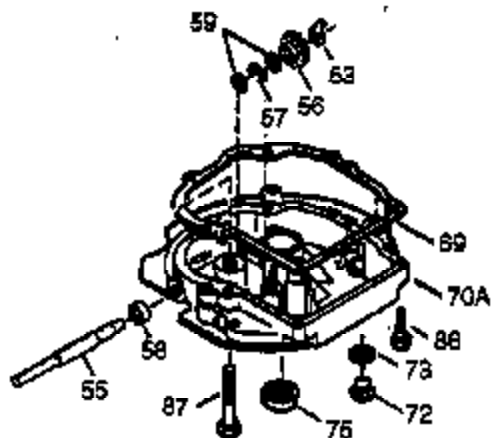

Ref #	Part Number	Qty	Description
227	35917	1	Air Cleaner Elbow
228	650826	1	Stud
229	650825	1	Nut
232	0	2	Pop Rivet (Can be purchased locally)
235	35533	1	Air Cleaner Elbow Fitting
238	650940	2	Screw, 10-32 x 3/4"
239A	34698A	1	Air Cleaner Gasket
239	35815	1	Air Cleaner Gasket
241	34699	1	Air Cleaner Bracket
245A	34783	1	Air Cleaner Filter
245	34782	1	Air Cleaner Filter
249	35536	1	Air Cleaner Cover Seal
250	35535	1	Air Cleaner Cover
251	650513	1	Wing Nut
287	650926	2	Screw, 8-32 x 21/64"
298	28763	3	Screw, 10-32 x 35/64"
300	34476A	1	Fuel Tank (Incl. 292 & 301)
301	33032	1	Fuel Cap
327	35392	1	Starter Plug
370B	34704	1	Air Cleaner Decal
370	36260	1	Primer Decal

ILLUSTRATION SHOWS TYPICAL PARTS ONLY. ORDER BY PART NUMBER. PARTS NOT LISTED ARE SUPPLIED BY OEM.
VIEW 3 OF 3