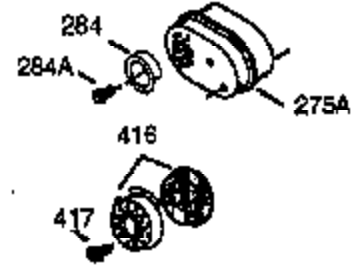

Ref #	Part Number	Qty	Description
227	35917	1	Air Cleaner Elbow
228	650826	1	Stud
229	650825	1	Nut
232	0	2	Pop Rivet (Can be purchased locally)
235	35533	1	Air Cleaner Elbow Fitting
238	650940	2	Screw, 10-32 x 3/4"
239A	34698A	1	Air Cleaner Gasket
239	35815	1	Air Cleaner Gasket
241	34699	1	Air Cleaner Bracket
245A	34783	1	Air Cleaner Filter
245	34782	1	Air Cleaner Filter
249	35536	1	Air Cleaner Cover Seal
250	35535	1	Air Cleaner Cover
251	650513	1	Wing Nut
287	650926	2	Screw, 8-32 x 21/64"
298	28763	3	Screw, 10-32 x 35/64"
300	34476A	1	Fuel Tank (Incl. 292 & 301)
301	33032	1	Fuel Cap
327	35392	1	Starter Plug
370B	34704	1	Air Cleaner Decal
370	36260	1	Primer Decal

ILLUSTRATION SHOWS TYPICAL PARTS ONLY. ORDER BY PART NUMBER. PARTS NOT LISTED ARE SUPPLIED BY OEM.
VIEW 3 OF 3