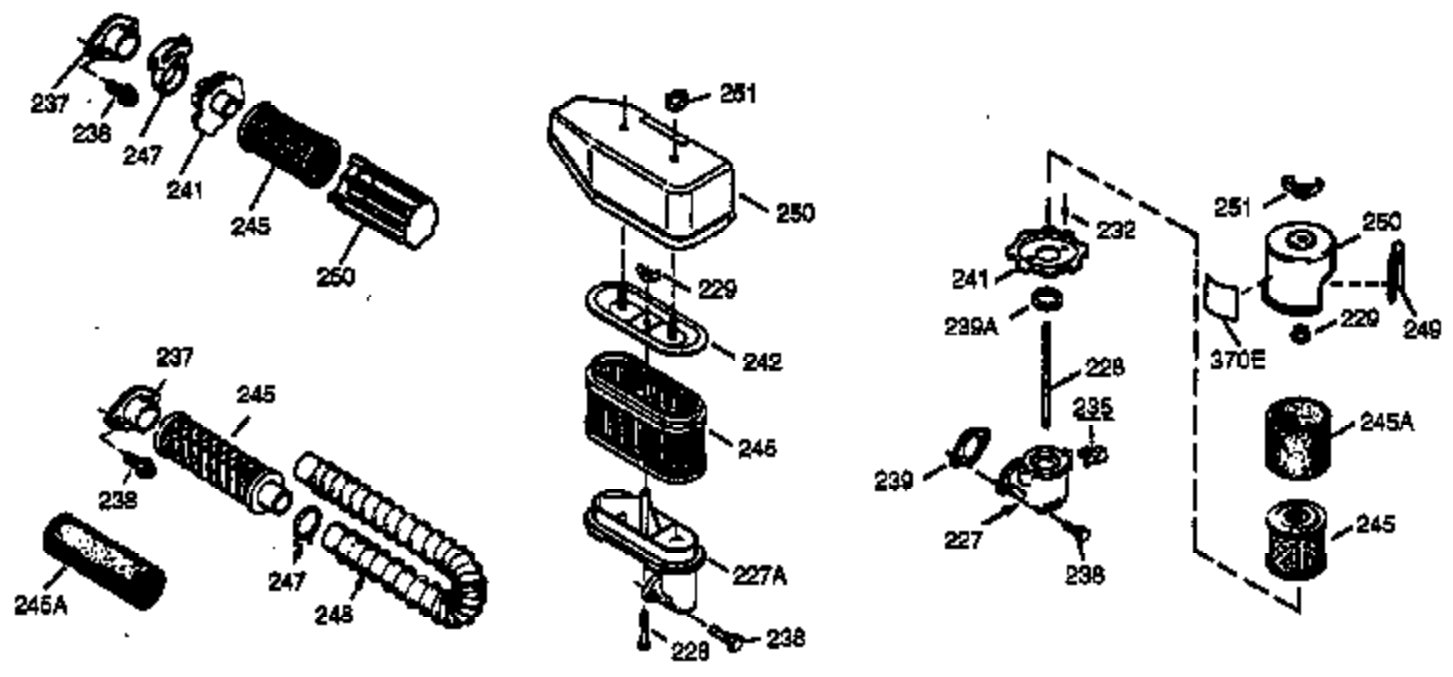

ILLUSTRATION SHOWS TYPICAL PARTS ONLY. ORDER BY PART NUMBER. PARTS NOT LISTED ARE SUPPLIED BY OEM.

VIEW 2 OF 3

Ref #	Part Number	Qty	Description
227	35917	1	Air Cleaner Elbow
228	650826	1	Stud
229	650825	1	Nut
232	0	2	Pop Rivet (Can be purchased locally)
235	35533	1	Air Cleaner Elbow Fitting
238	650940	2	Screw, 10-32 x 3/4"
239A	34698A	1	Air Cleaner Gasket
239	35815	1	Air Cleaner Gasket
241	34699	1	Air Cleaner Bracket
245A	34783	1	Air Cleaner Filter
245	34782	1	Air Cleaner Filter
249	35536	1	Air Cleaner Cover Seal
250	35535	1	Air Cleaner Cover
251	650513	1	Wing Nut
287	650926	2	Screw, 8-32 x 21/64"
298	28763	3	Screw, 10-32 x 35/64"
300	34476A	1	Fuel Tank (Incl. 292 & 301)
301	33032	1	Fuel Cap
327	35392	1	Starter Plug
370B	34704	1	Air Cleaner Decal
370	36260	1	Primer Decal