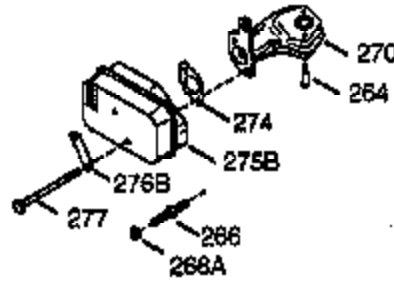

Ref #	Part Number	Qty	Description
227	35917	1	Air Cleaner Elbow
228	650826	1	Stud
229	650825	1	Nut
232	0	2	Pop Rivet (Can be purchased locally)
235	35533	1	Air Cleaner Elbow Fitting
238	650940	2	Screw, 10-32 x 3/4"
239A	34698A	1	Air Cleaner Gasket
239	35815	1	Air Cleaner Gasket
241	34699	1	Air Cleaner Bracket
245A	34783	1	Air Cleaner Filter
245	34782	1	Air Cleaner Filter
249	35536	1	Air Cleaner Cover Seal
250	35535	1	Air Cleaner Cover
251	650513	1	Wing Nut
287	650926	2	Screw, 8-32 x 21/64"
298	28763	3	Screw, 10-32 x 35/64"
300	34476A	1	Fuel Tank (Incl. 292 & 301)
301	33032	1	Fuel Cap
327	35392	1	Starter Plug
370B	34704	1	Air Cleaner Decal
370	36260	1	Primer Decal

ILLUSTRATION SHOWS TYPICAL PARTS ONLY. ORDER BY PART NUMBER. PARTS NOT LISTED ARE SUPPLIED BY OEM.
VIEW 3 OF 3