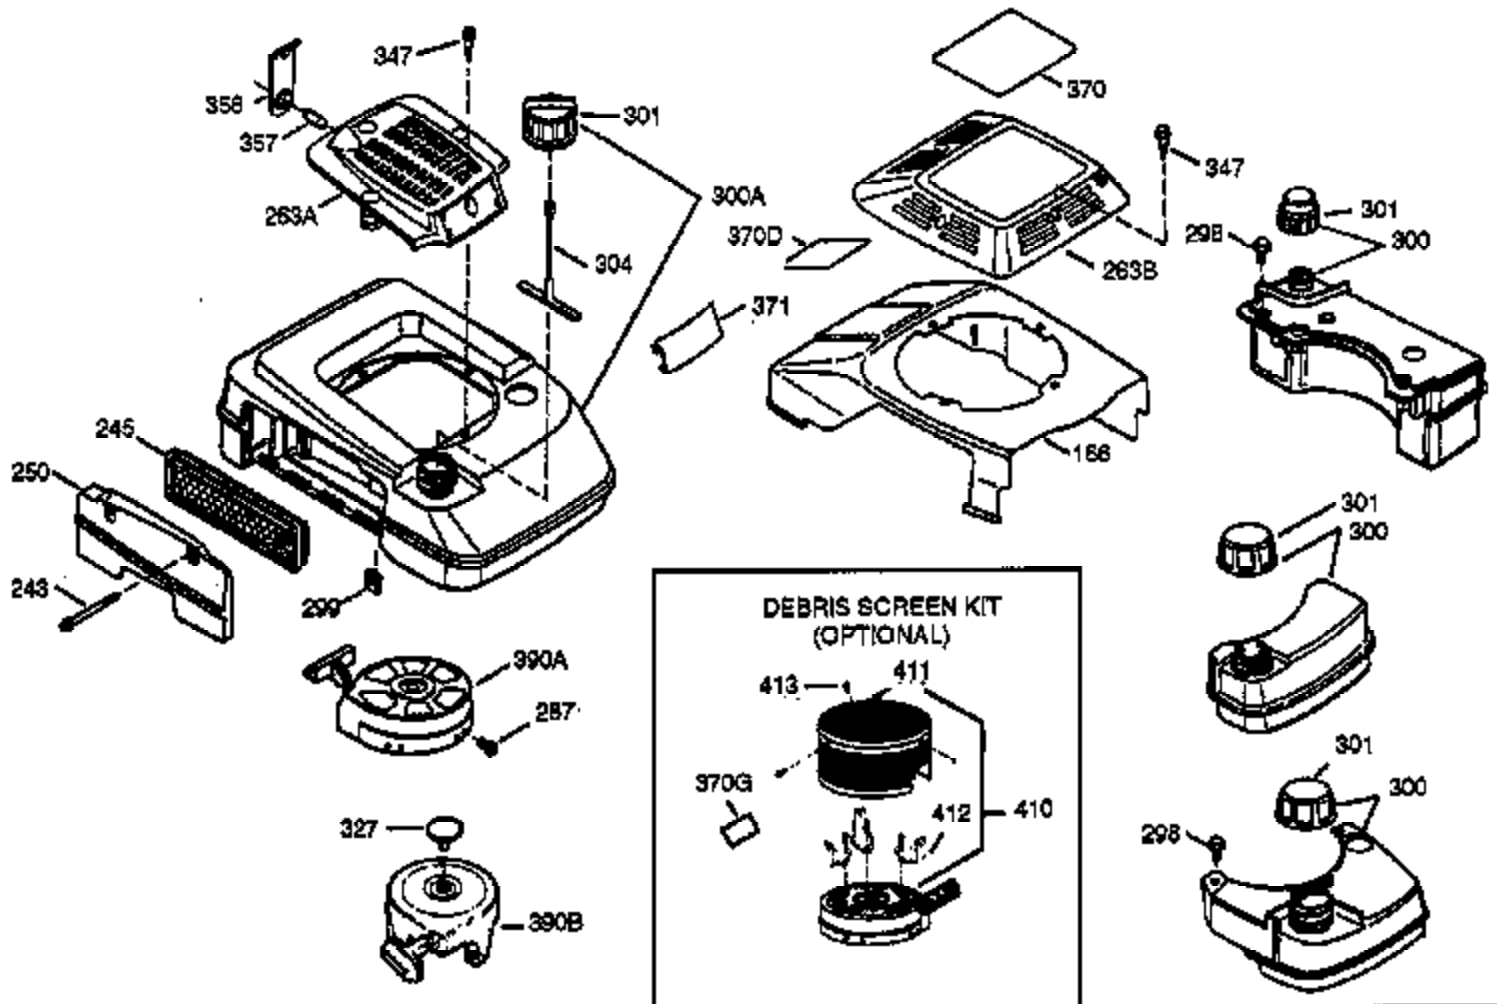

ILLUSTRATION SHOWS TYPICAL PARTS ONLY. ORDER BY PART NUMBER. PARTS NOT LISTED ARE SUPPLIED BY OEM.

VIEW 2 OF 3

Ref #	Part Number	Qty	Description
166	35820	1	Engine Shroud
227	35849	1	Air Cleaner Elbow
228	650962	1	Stud & Nut Ass'y.
238	650937	2	Screw, 10-32 x 43/64"
239	35848	1	Air Cleaner Gasket
242	35818	1	Air Cleaner Bracket
245	35850A	1	Air Cleaner Filter
245A	35937	1	Air Cleaner Filter
250	35823	1	Air Cleaner Cover
251	650933	2	Nut
263A	35821	1	Starter Grill
287	650926	2	Screw, 8-32 x 21/64"
300	35586	1	Fuel Tank (Incl. 292 & 301)
301	35355	1	Fuel Cap
327	35392	1	Starter Plug
347	650898	4	Screw, 10-32 x 27/32"
370	36260	1	Primer Decal