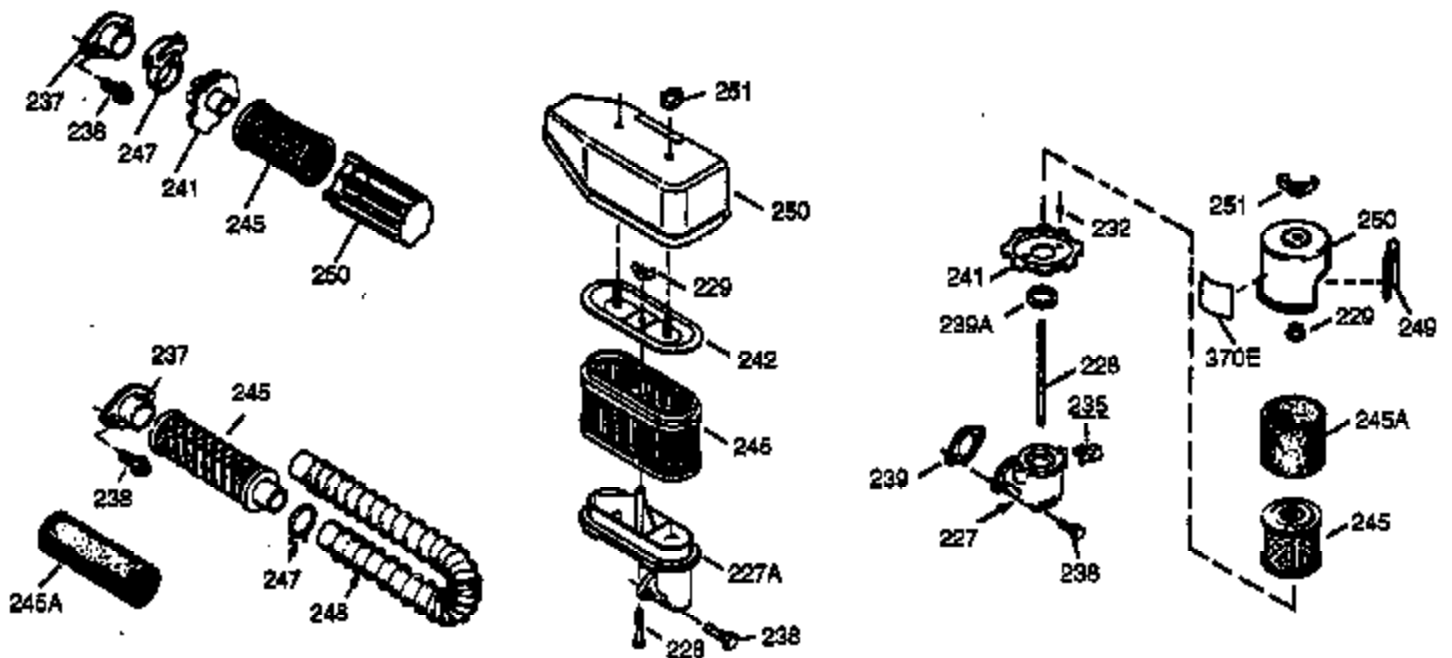

ILLUSTRATION SHOWS TYPICAL PARTS ONLY. ORDER BY PART NUMBER. PARTS NOT LISTED ARE SUPPLIED BY OEM.

VIEW 2 OF 3

Ref #	Part Number	Qty	Description
166	35820	1	Engine Shroud
227	35849	1	Air Cleaner Elbow
228	650962	1	Stud & Nut Ass'y.
238	650937	2	Screw, 10-32 x 43/64"
239	35848	1	Air Cleaner Gasket
242	35818	1	Air Cleaner Bracket
245	35850A	1	Air Cleaner Filter
245A	35937	1	Air Cleaner Filter
250	35823	1	Air Cleaner Cover
251	650933	2	Nut
263A	35821	1	Starter Grill
287	650926	2	Screw, 8-32 x 21/64"
300	35586	1	Fuel Tank (Incl. 292 & 301)
301	35355	1	Fuel Cap
327	35392	1	Starter Plug
347	650898	4	Screw, 10-32 x 27/32"
370	36260	1	Primer Decal