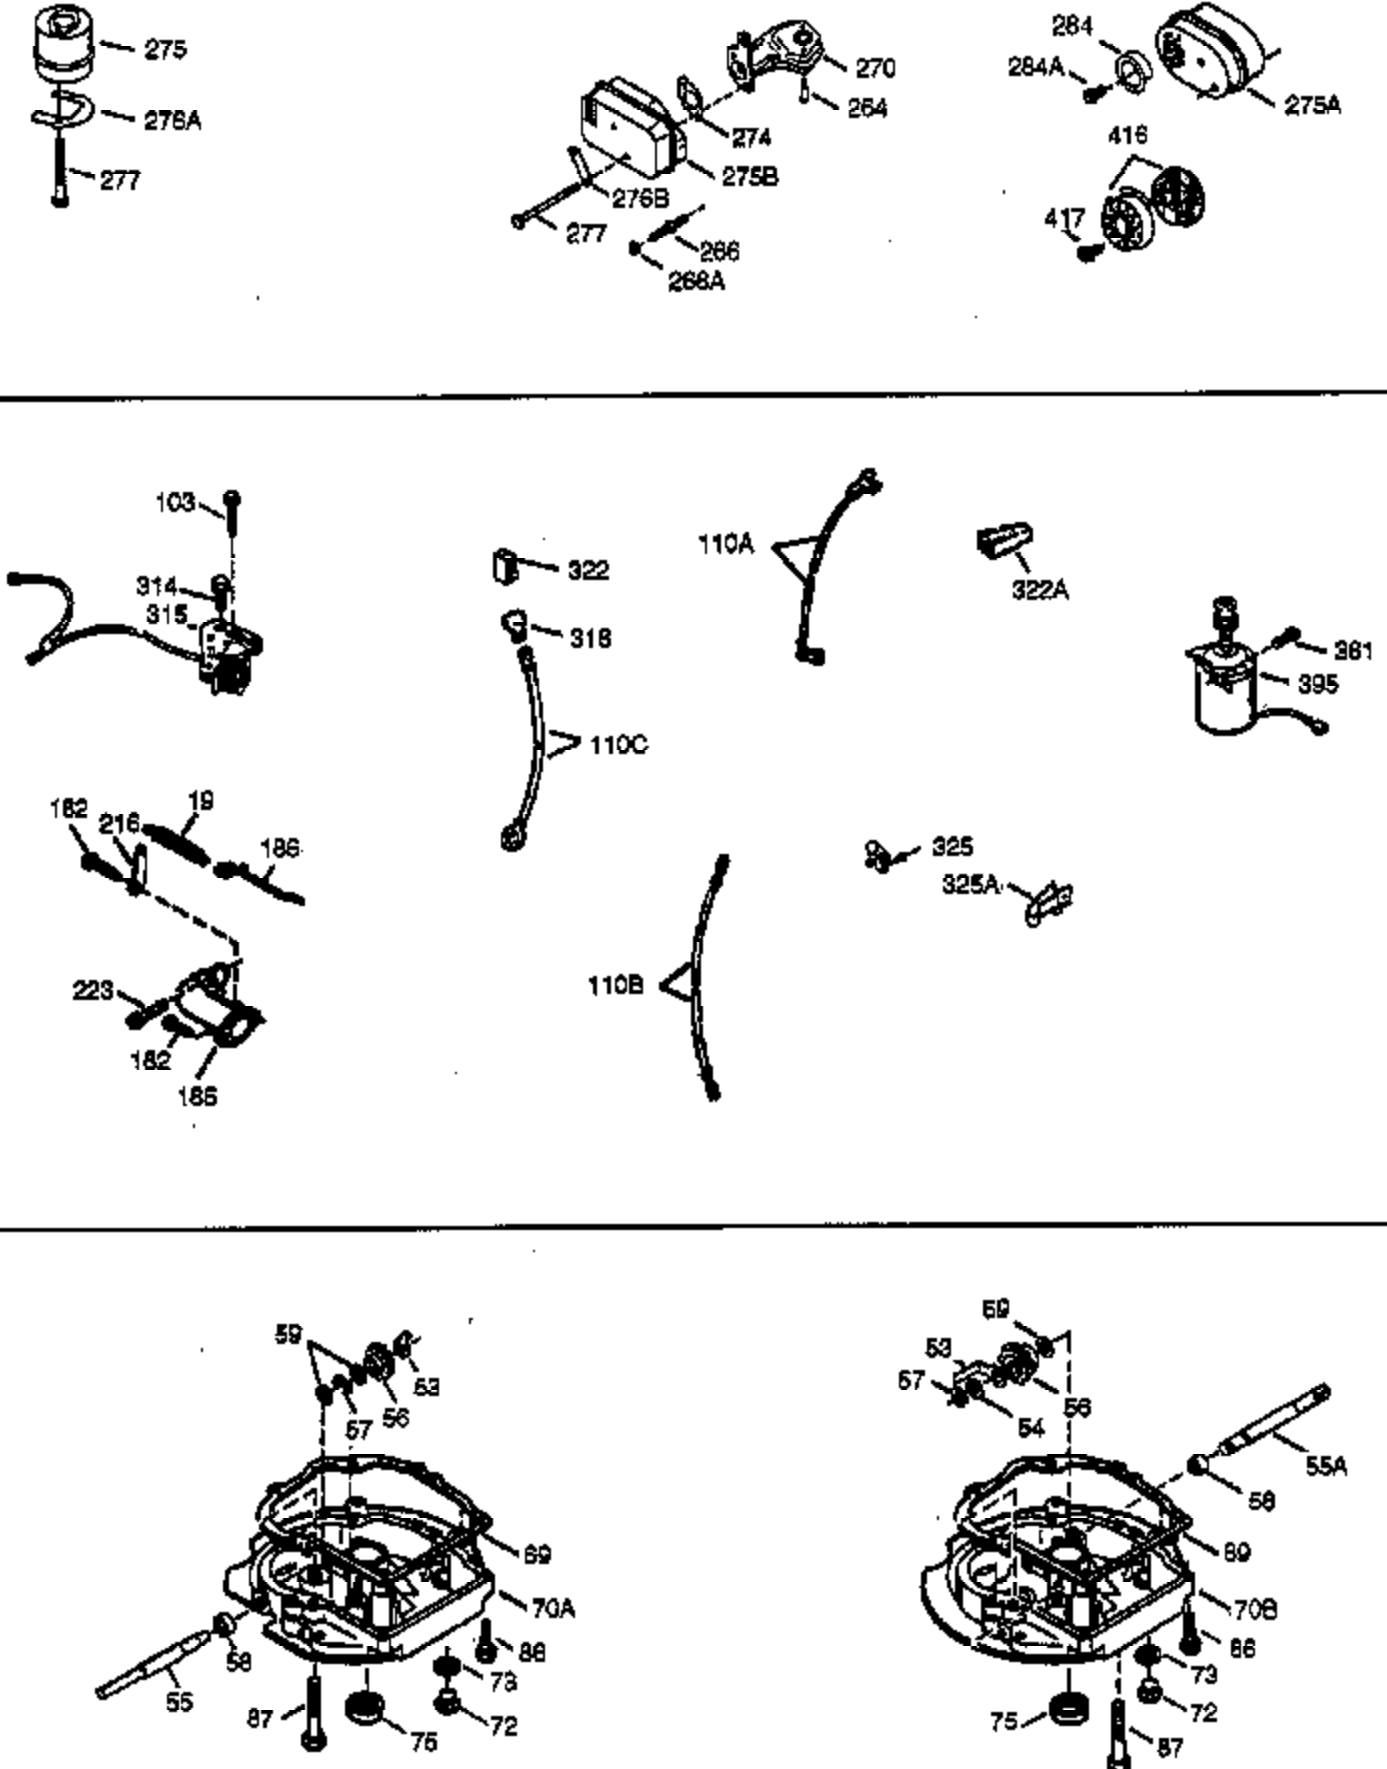

ILLUSTRATION SHOWS TYPICAL PARTS ONLY. ORDER BY PART NUMBER. PARTS NOT LISTED ARE SUPPLIED BY OEM.
VIEW 3 OF 3

Ref #	Part Number	Qty	Description
19	33578	1	Extension Spring
69	35261	1	* Mounting Flange Gasket
72	36083	1	Oil Drain Plug
75	27897	1	Oil Seal
86	650488	6	Screw, 1/4-20 x 1-1/4"
103	650814	2	Screw, Torx T-15, 10-24 x 1"
182	6201	2	Screw, 1/4-28 x 7/8"
185	35635	1	Intake Pipe (Incl. 224)
186	34337	1	Governor Link
223	650451	1	Screw, 1/4-20 x 1"
264	650918	2	Screw, Torx T-30, 1/4-20 x 1-7/32"
266	650917	1	Stud
266A	29752	1	Nut, 1/4-28
270	35720	1	Exhaust Manifold
274	35865	1	* Exhaust Gasket
275	35851	1	Muffler
277	650729	2	Screw, 5/16-18 x 3-3/16"