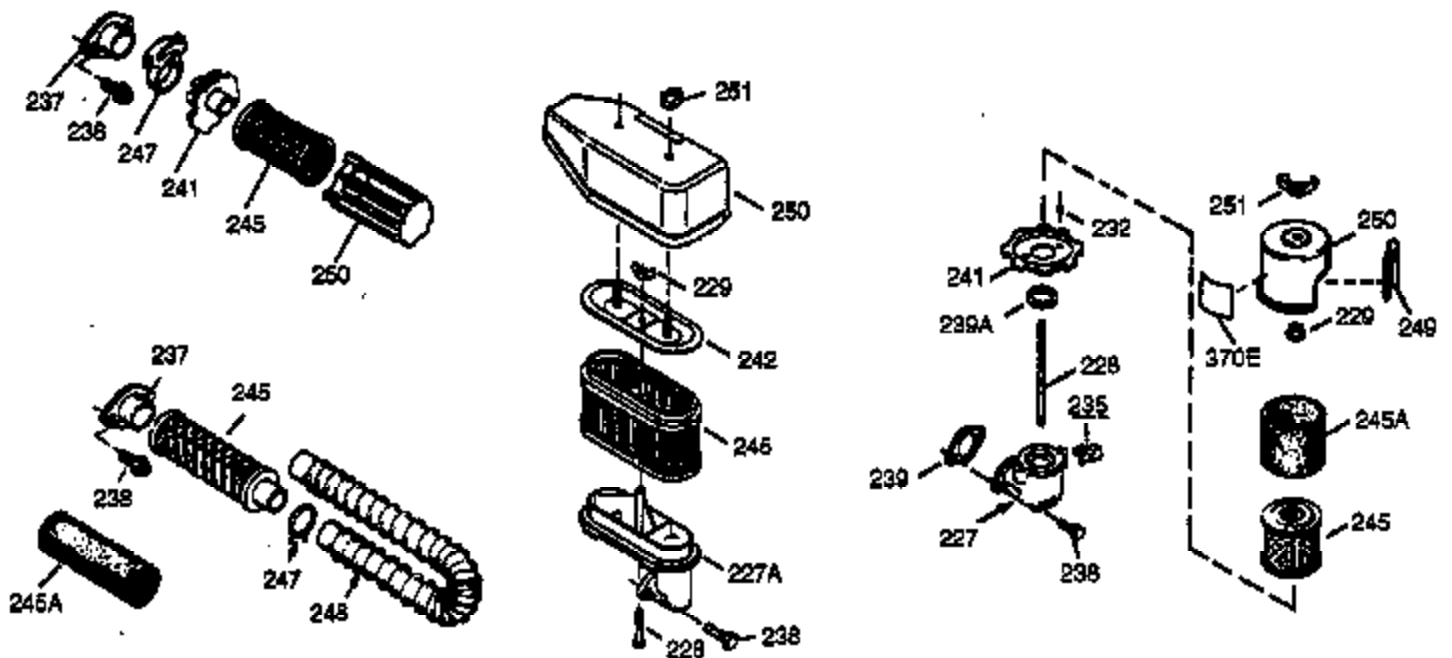

Ref #	Part Number	Qty	Description
155	35624A	1	Rocker Arm
157	650914	1	Lock Nut
158	36629	2	Push Rod
159	35626	1	* Rocker Arm Cover Gasket
160	35627	1	Rocker Arm Housing
161	30063	4	Screw, Torx T-30, 1/4-20 x 1/2"
178	29752	2	Nut & Lock Washer, 1/4-28
182	30088A	2	Screw, 1/4-28 x 1"
184	26756	1	* Carburetor Gasket
185	36579	1	Intake Pipe
186	36255	1	Governor Link
187	36580	1	Spacer
189A	650356	1	Screw, Torx T-30, 1/4-20 x 3/8"
189	650839	2	Screw, 1/4-20 x 3/8"
191	36734	1	S.E. Brake Ass'y. (Incl. 195)
195	610973	1	Terminal
200	35999	1	Control Bracket
207	36200	1	Throttle Link
209	30200	2	Screw, 10-24 x 9/16"
223	651044	1	Screw, 1/4-20 x 2-25/32"
224	36581	2	* Intake Pipe Gasket
238	650937	2	Screw, 10-32 x 43/64"
239	35848	1	* Air Cleaner Gasket
240	37015	1	Air Cleaner Body (Incl. 239 & 243B)
243B	650967	2	Square Nut, M-5 x 0.8-6H
243	650966	2	Screw, M-5 x 0.8-6g x 2-7/16"
245	35500	1	Air Cleaner Filter
250	37016	1	Air Cleaner Cover
260	37012	1	Blower Housing
261	30063	2	Screw, Torx T-30, 1/4-20 x 1/2"
262	650831	2	Screw, 1/4-20 x 1/2"
276	36949	1	Locking Plate
277	651039	2	Screw, 1/4-20 x 2-47/64"
279A	27513	1	Lock Washer
285	35000A	1	Starter Cup
287	650926	2	Screw, 8-32 x 21/64"
290	29774	1	Fuel Line
292	26460	2	Fuel Line Clamp
300B	37018	1	Cover
301	36246	1	Fuel Cap
305	37014	1	Oil Fill Tube
306	36996	1	* "O" Ring
307	35499	1	"O"-Ring
309	650562	1	Screw, 10-32 x 1/2"
310	35507	1	Dipstick
313	34080	1	Spacer
341A	36578	1	Blower Housing Support Bracket
359	36955	1	Starter Guard
370A	36261	2	Lubrication Decal
380	640120	1	Carburetor (Incl. 184)
390	590702	1	Rewind Starter (NOTE: This engine could hav been built with 590739 starter).
400	37825	1	* Gasket Set (Incl. items marked PK i n notes)
420	730225	1	SAE 30 4-Cycle Engine Oil (Quart)

ILLUSTRATION SHOWS TYPICAL PARTS ONLY. ORDER BY PART NUMBER. PARTS NOT LISTED ARE SUPPLIED BY OEM.

VIEW 2 OF 3