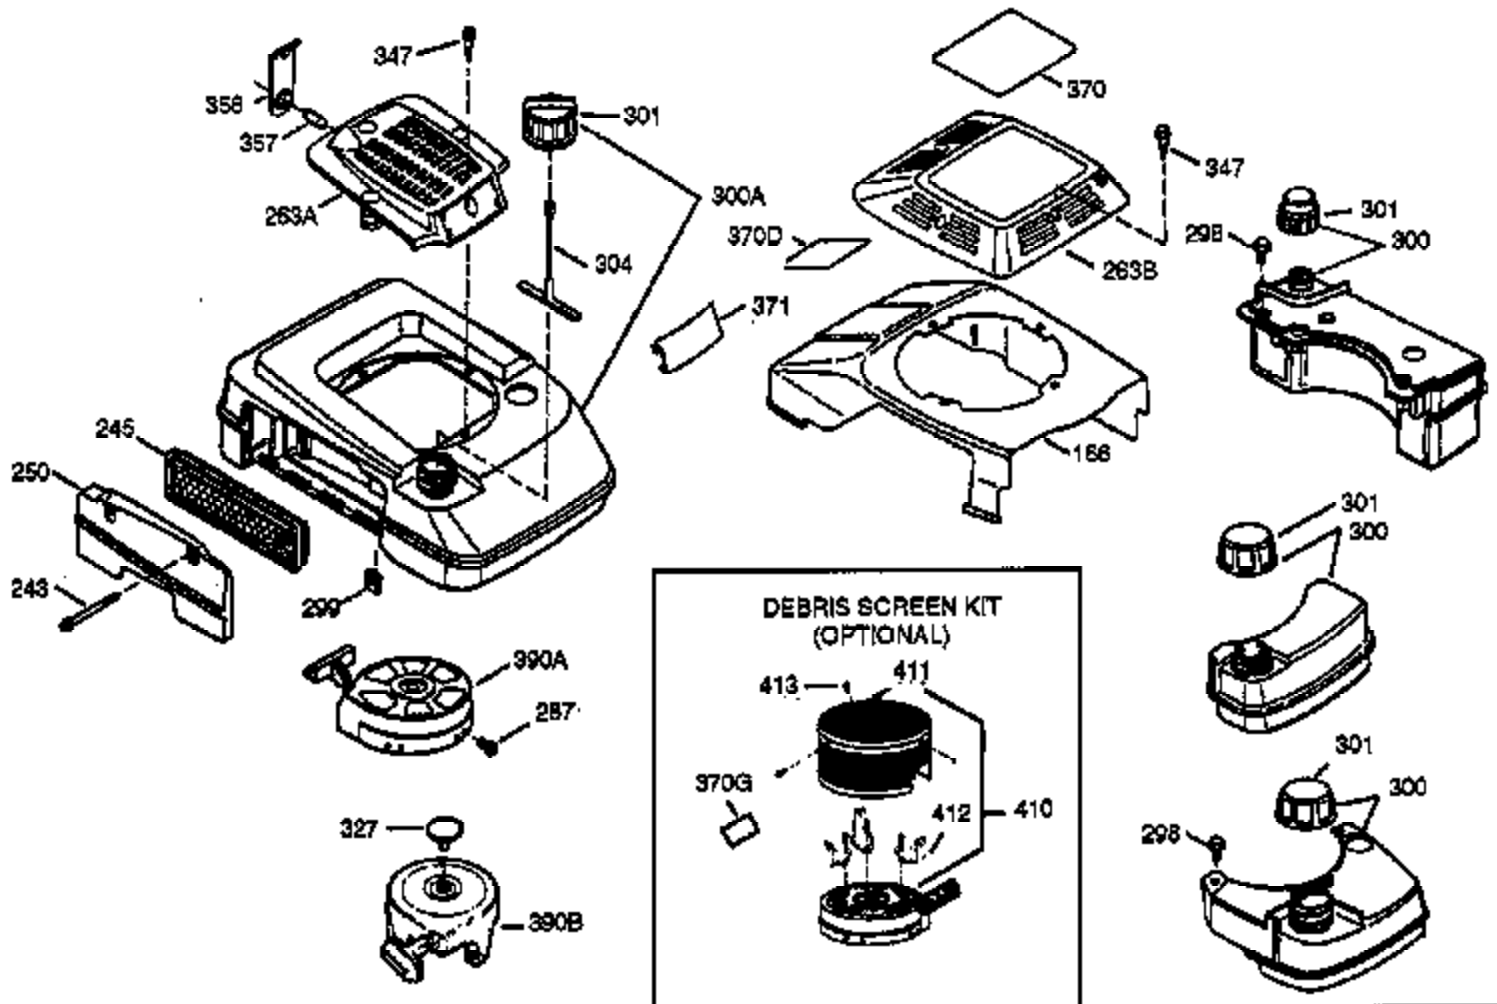

Ref #	Part Number	Qty	Description
155	35624A	1	Rocker Arm
157	650914	1	Lock Nut
158	36629	2	Push Rod
159	35626	1	* Rocker Arm Cover Gasket
160	35627	1	Rocker Arm Housing
161	30063	4	Screw, Torx T-30, 1/4-20 x 1/2"
178	29752	2	Nut & Lock Washer, 1/4-28
182	30088A	2	Screw, 1/4-28 x 1"
184	26756	1	* Carburetor Gasket
185	36579	1	Intake Pipe
186	36255	1	Governor Link
187	36580	1	Spacer
189A	650356	1	Screw, Torx T-30, 1/4-20 x 3/8"
189	650839	2	Screw, 1/4-20 x 3/8"
191	36734	1	S.E. Brake Ass'y. (Incl. 195)
195	610973	1	Terminal
200	35999	1	Control Bracket
207	36200	1	Throttle Link
209	30200	2	Screw, 10-24 x 9/16"
223	651044	1	Screw, 1/4-20 x 2-25/32"
224	36581	2	* Intake Pipe Gasket
238	650937	2	Screw, 10-32 x 43/64"
239	35848	1	* Air Cleaner Gasket
240	37015	1	Air Cleaner Body (Incl. 239 & 243B)
243B	650967	2	Square Nut, M-5 x 0.8-6H
243	650966	2	Screw, M-5 x 0.8-6g x 2-7/16"
245	35500	1	Air Cleaner Filter
250	37016	1	Air Cleaner Cover
260	37012	1	Blower Housing
261	30063	2	Screw, Torx T-30, 1/4-20 x 1/2"
262	650831	2	Screw, 1/4-20 x 1/2"
276	36949	1	Locking Plate
277	651039	2	Screw, 1/4-20 x 2-47/64"
279A	27513	1	Lock Washer
285	35000A	1	Starter Cup
287	650926	2	Screw, 8-32 x 21/64"
290	29774	1	Fuel Line
292	26460	2	Fuel Line Clamp
300B	37018	1	Cover
301	36246	1	Fuel Cap
305	37014	1	Oil Fill Tube
306	36996	1	* "O" Ring
307	35499	1	"O"-Ring
309	650562	1	Screw, 10-32 x 1/2"
310	35507	1	Dipstick
313	34080	1	Spacer
341A	36578	1	Blower Housing Support Bracket
359	36955	1	Starter Guard
370A	36261	2	Lubrication Decal
380	640120	1	Carburetor (Incl. 184)
390	590702	1	Rewind Starter (NOTE: This engine could hav been built with 590739 starter).
400	37825	1	* Gasket Set (Incl. items marked PK i n notes)
420	730225	1	SAE 30 4-Cycle Engine Oil (Quart)

ILLUSTRATION SHOWS TYPICAL PARTS ONLY. ORDER BY PART NUMBER. PARTS NOT LISTED ARE SUPPLIED BY OEM.

VIEW 2 OF 3