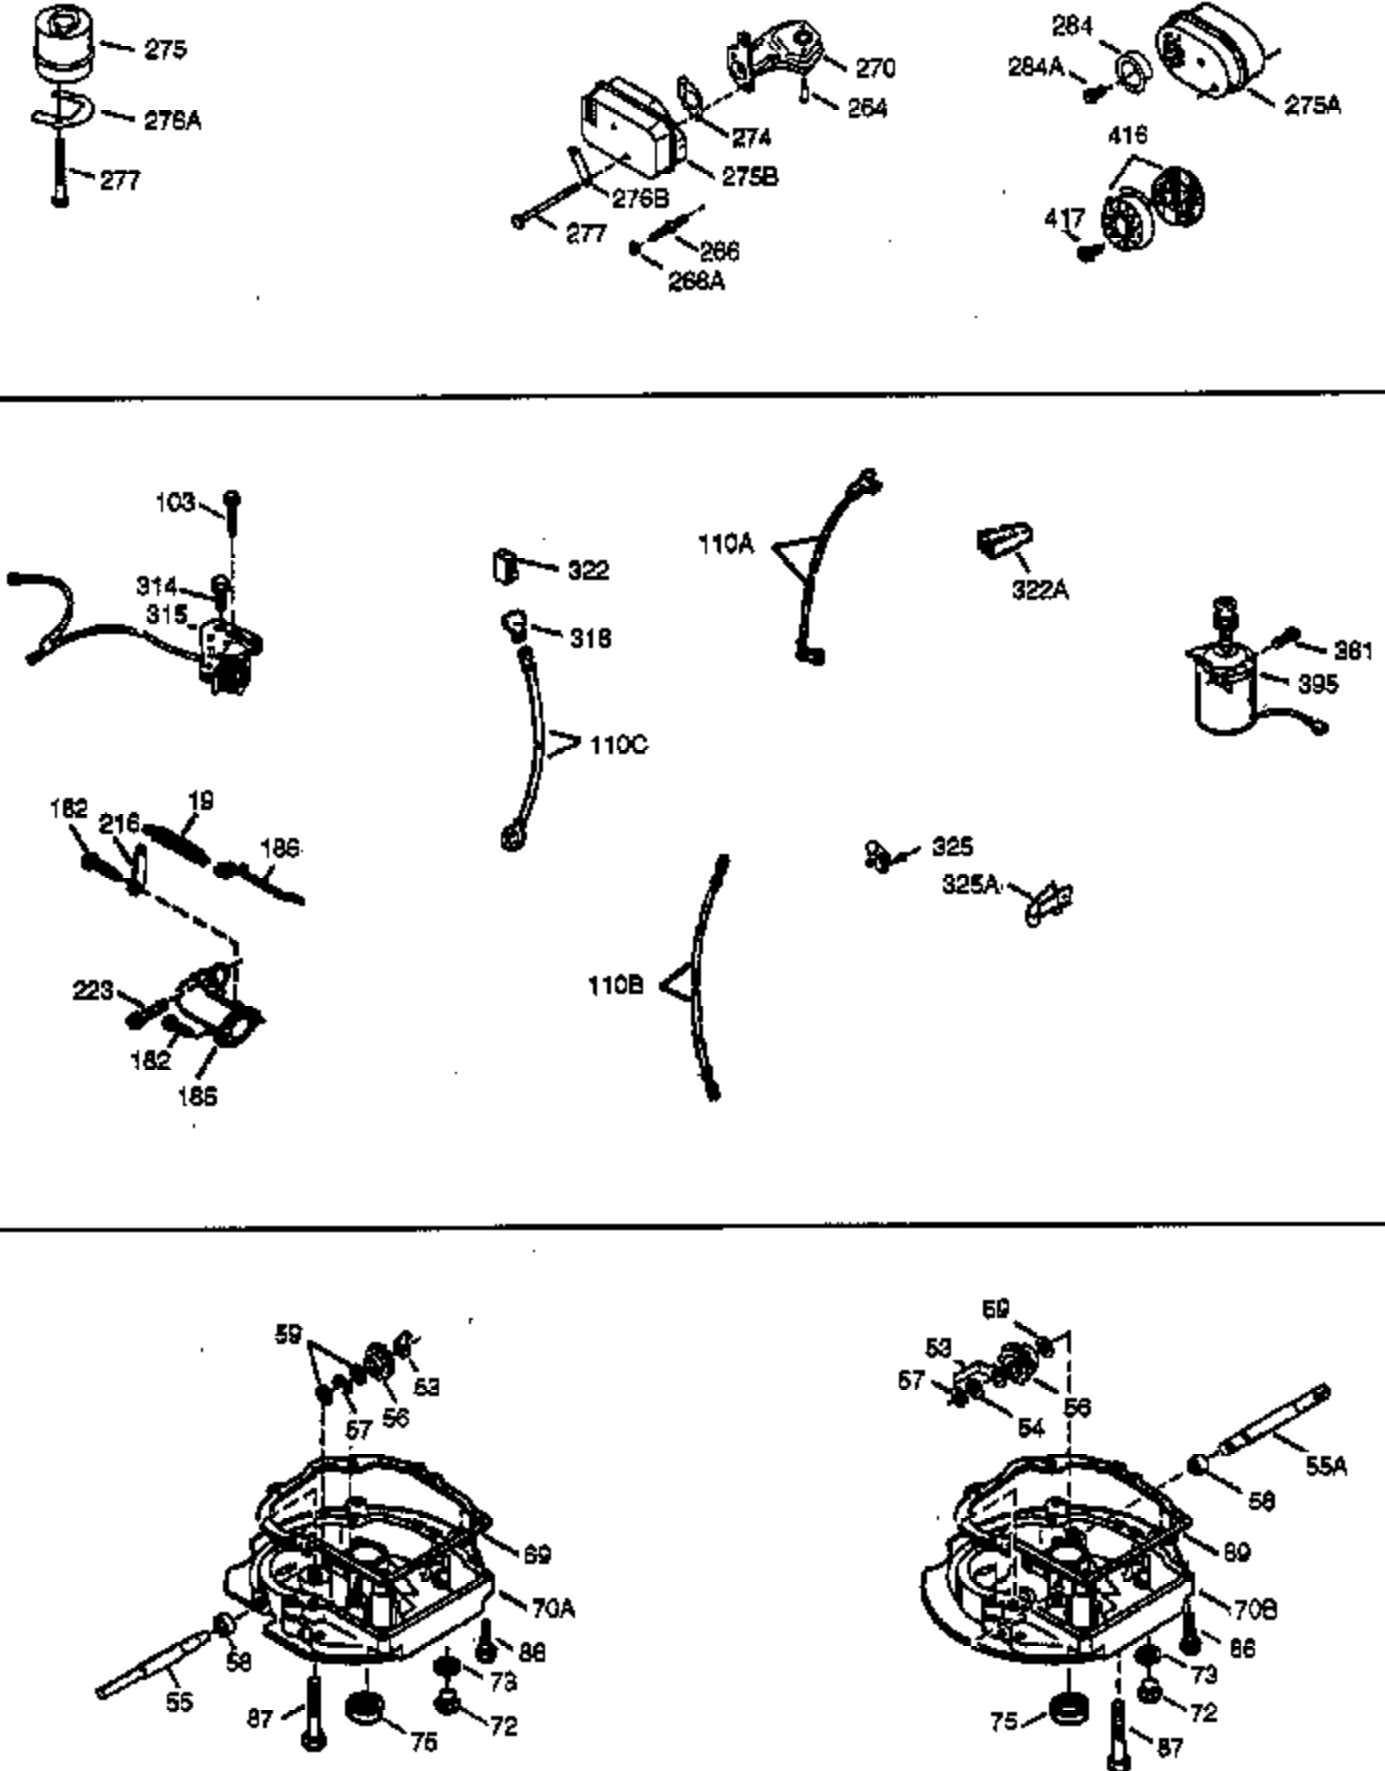

Ref #	Part Number	Qty	Description
60	37133	1	Blower Housing Extension
65	650735	2	Screw, 10-24 x 3/8"
86A	650488	1	Screw, 1/4-20 x 1/1/4"
189A	650356	1	Screw, Torx T-30, 1/4-20 x 3/8"
238	650937	2	Screw, 10-32 x 43/64"
239	35848	1	* Air Cleaner Gasket
240	37015	1	Air Cleaner Body (Incl. 239 & 243B)
243	650966	2	Screw, M-5 x 0.8-6g x 2-7/16"
243B	650967	2	Square Nut, M-5 x 0.8-6H
245	35500	1	Air Cleaner Filter
250	37016	1	Air Cleaner Cover
263A	37013	1	Starter Grill
279A	27513	1	Lock Washer
287	650926	2	Screw, 8-32 x 21/64"
298	28763	3	Screw, 10-32 x 35/64"
300	37020	1	Fuel Tank (Incl. 292 & 301)
300B	37018	1	Cover
301	36246	1	Fuel Cap
359	36955	1	Starter Guard

ILLUSTRATION SHOWS TYPICAL PARTS ONLY. ORDER BY PART NUMBER. PARTS NOT LISTED ARE SUPPLIED BY OEM.
VIEW 3 OF 3