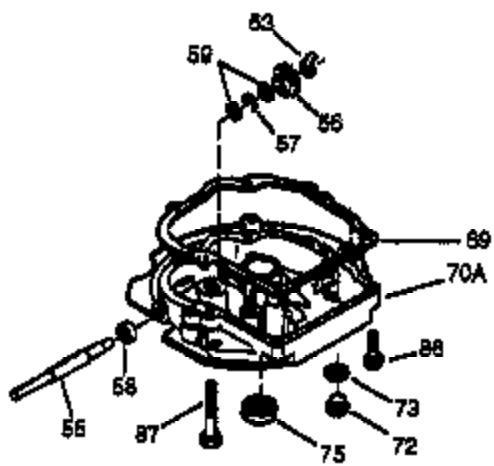

Ref #	Part Number	Qty	Description
19	36796	1	Extension Spring
69	37797	1	* Mounting Flange Gasket
72	36083	1	Oil Drain Plug
75	27897	1	Oil Seal
86	651054	5	Screw, 1/4-20 x 1-7/32"
103	651007	2	Screw, Torx T-15, 10-24 x 15/16"
178	29752	2	Nut & Lock Washer, 1/4-28
182	30088A	2	Screw, 1/4-28 x 1"
185	36579	1	Intake Pipe
186	36255	1	Governor Link
223	651044	1	Screw, 1/4-20 x 2-25/32"
266A	650852	1	Nut & Lockwasher, 1/4-20
266	651040	1	Stud
275	37088	1	Muffler
276	36949	1	Locking Plate
277	651039	2	Screw, 1/4-20 x 2-47/64"
279	650821	2	Screw, 10-32 x 1/2"
280	36951	1	Heat Shield