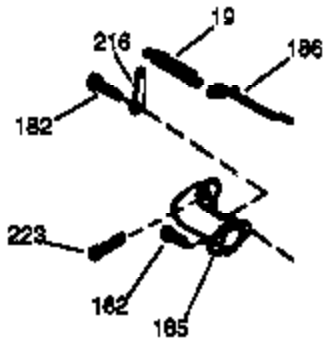

Ref #	Part Number	Qty	Description
19	36796	1	Extension Spring
69	37797	1	* Mounting Flange Gasket
72	36083	1	Oil Drain Plug
75	27897	1	Oil Seal
86	651054	5	Screw, 1/4-20 x 1-7/32"
103	651007	2	Screw, Torx T-15, 10-24 x 15/16"
178	29752	2	Nut & Lock Washer, 1/4-28
182	30088A	2	Screw, 1/4-28 x 1"
185	36579	1	Intake Pipe
186	36255	1	Governor Link
223	651044	1	Screw, 1/4-20 x 2-25/32"
266A	650852	1	Nut & Lockwasher, 1/4-20
266	651040	1	Stud
275	37088	1	Muffler
276	36949	1	Locking Plate
277	651039	2	Screw, 1/4-20 x 2-47/64"
279	650821	2	Screw, 10-32 x 1/2"
280	36951	1	Heat Shield