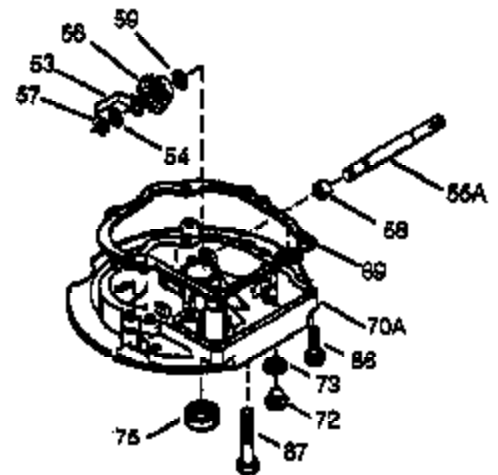

Ref #	Part Number	Qty	Description
19	36796	1	Extension Spring
69	37797	1	* Mounting Flange Gasket
72	36083	1	Oil Drain Plug
75	27897	1	Oil Seal
86	651054	5	Screw, 1/4-20 x 1-7/32"
103	651007	2	Screw, Torx T-15, 10-24 x 15/16"
178	29752	2	Nut & Lock Washer, 1/4-28
182	30088A	2	Screw, 1/4-28 x 1"
185	36579	1	Intake Pipe
186	36255	1	Governor Link
223	651044	1	Screw, 1/4-20 x 2-25/32"
266A	650852	1	Nut & Lockwasher, 1/4-20
266	651040	1	Stud
275	37088	1	Muffler
276	36949	1	Locking Plate
277	651039	2	Screw, 1/4-20 x 2-47/64"
279	650821	2	Screw, 10-32 x 1/2"
280	36951	1	Heat Shield