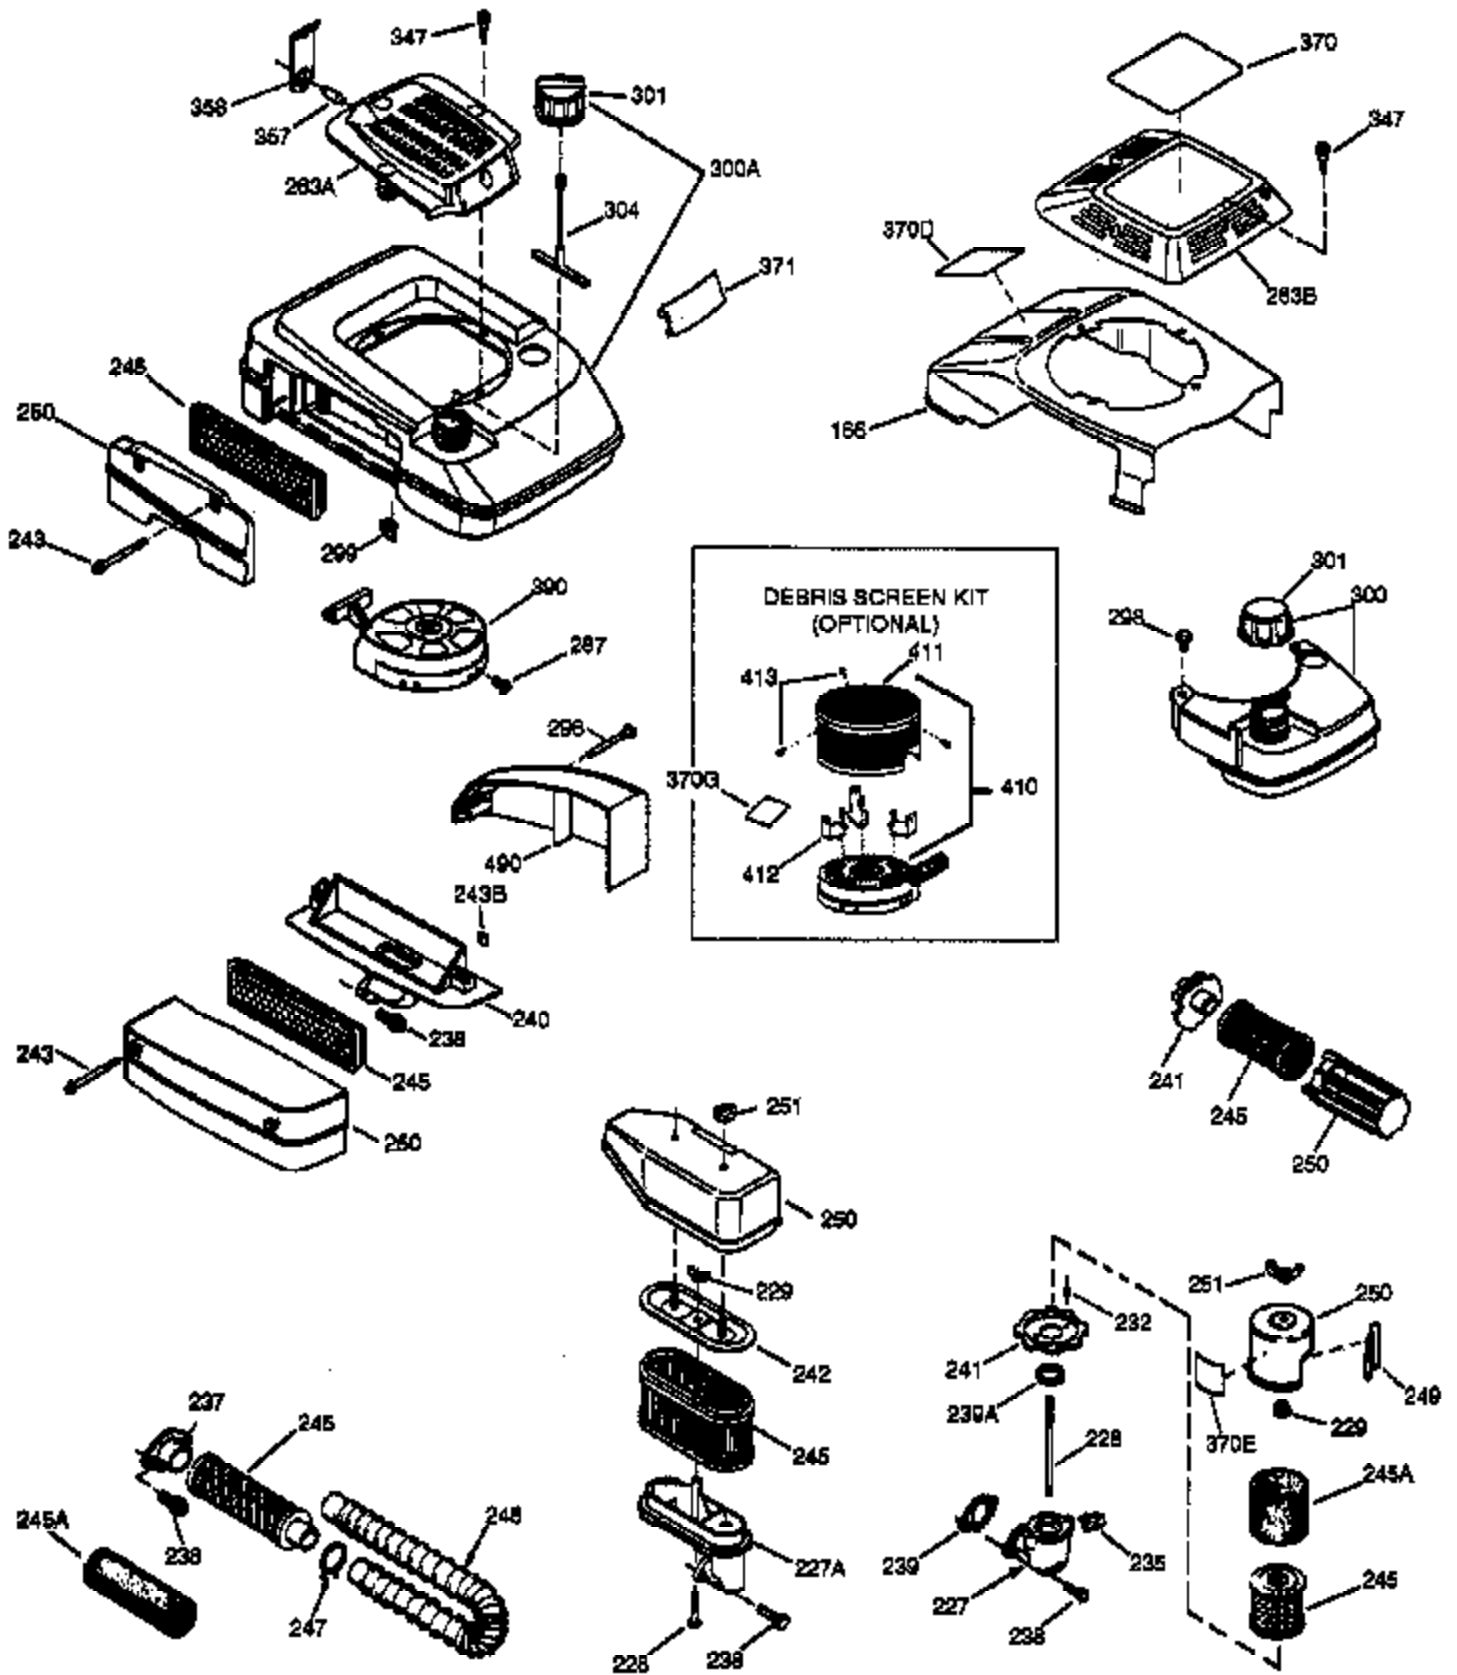

Ref #	Part Number	Qty	Description
178	29752	2	Nut & Lock Washer, 1/4-28
238	650937	2	Screw, 10-32 x 43/64"
239	35848	1	* Air Cleaner Gasket
240	37015	1	Air Cleaner Body (Incl. 239 & 243B)
243	650966	2	Screw, M-5 x 0.8-6g x 2-7/16"
243B	650967	2	Square Nut, M-5 x 0.8-6H
245	35500	1	Air Cleaner Filter
250	37016	1	Air Cleaner Cover
263A	37013	1	Starter Grill
287	650926	2	Screw, 8-32 x 21/64"
298	28763	3	Screw, 10-32 x 35/64"
300	37020	1	Fuel Tank (Incl. 292 & 301)
301	36246	1	Fuel Cap
390	590702	1	Rewind Starter (NOTE: This engine could have been built with 590739 starter).
490	37018	1	Cover