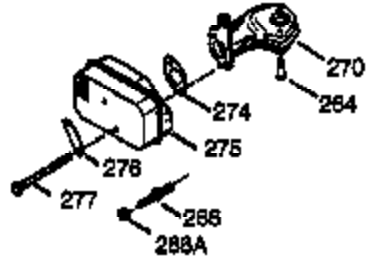

Ref #	Part Number	Qty	Description
19	36796	1	Extension Spring
69	37797	1	* Mounting Flange Gasket
72	36083	1	Oil Drain Plug
75	27897	1	Oil Seal
86	651054	5	Screw, 1/4-20 x 1-7/32"
103	651007	2	Screw, Torx T-15, 10-24 x 15/16"
178	29752	2	Nut & Lock Washer, 1/4-28
182	30088A	2	Screw, 1/4-28 x 1"
185	36579	1	Intake Pipe
186	36255	1	Governor Link
223	651044	1	Screw, 1/4-20 x 2-25/32"
266A	650852	1	Nut & Lockwasher, 1/4-20
266	651040	1	Stud
275	37088	1	Muffler
276	36949	1	Locking Plate
277	651039	2	Screw, 1/4-20 x 2-47/64"
279	650821	2	Screw, 10-32 x 1/2"
280	36951	1	Heat Shield