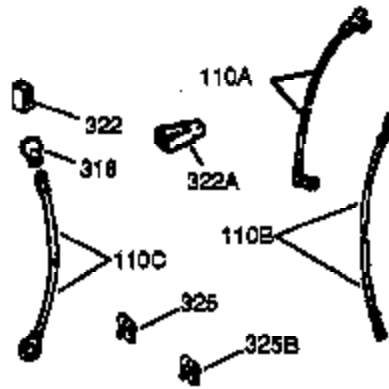

Ref #	Part Number	Qty	Description
19	36796	1	Extension Spring
69	37797	1	* Mounting Flange Gasket
72	36083	1	Oil Drain Plug
75	27897	1	Oil Seal
86	651054	5	Screw, 1/4-20 x 1-7/32"
103	651007	2	Screw, Torx T-15, 10-24 x 15/16"
178	29752	2	Nut & Lock Washer, 1/4-28
182	30088A	2	Screw, 1/4-28 x 1"
185	36579	1	Intake Pipe
186	36255	1	Governor Link
223	651044	1	Screw, 1/4-20 x 2-25/32"
266A	650852	1	Nut & Lockwasher, 1/4-20
266	651040	1	Stud
275	37088	1	Muffler
276	36949	1	Locking Plate
277	651039	2	Screw, 1/4-20 x 2-47/64"
279	650821	2	Screw, 10-32 x 1/2"
280	36951	1	Heat Shield