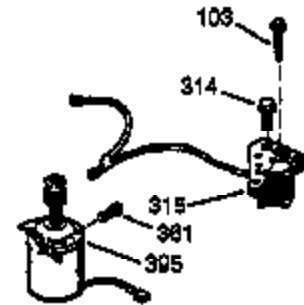

Ref #	Part Number	Qty	Description
19	36796	1	Extension Spring
69	37797	1	* Mounting Flange Gasket
72	36083	1	Oil Drain Plug
75	27897	1	Oil Seal
86	651054	5	Screw, 1/4-20 x 1-7/32"
103	651007	2	Screw, Torx T-15, 10-24 x 15/16"
178	29752	2	Nut & Lock Washer, 1/4-28
182	30088A	2	Screw, 1/4-28 x 1"
185	36579	1	Intake Pipe
186	36255	1	Governor Link
223	651044	1	Screw, 1/4-20 x 2-25/32"
266A	650852	1	Nut & Lockwasher, 1/4-20
266	651040	1	Stud
275	37088	1	Muffler
276	36949	1	Locking Plate
277	651039	2	Screw, 1/4-20 x 2-47/64"
279	650821	2	Screw, 10-32 x 1/2"
280	36951	1	Heat Shield