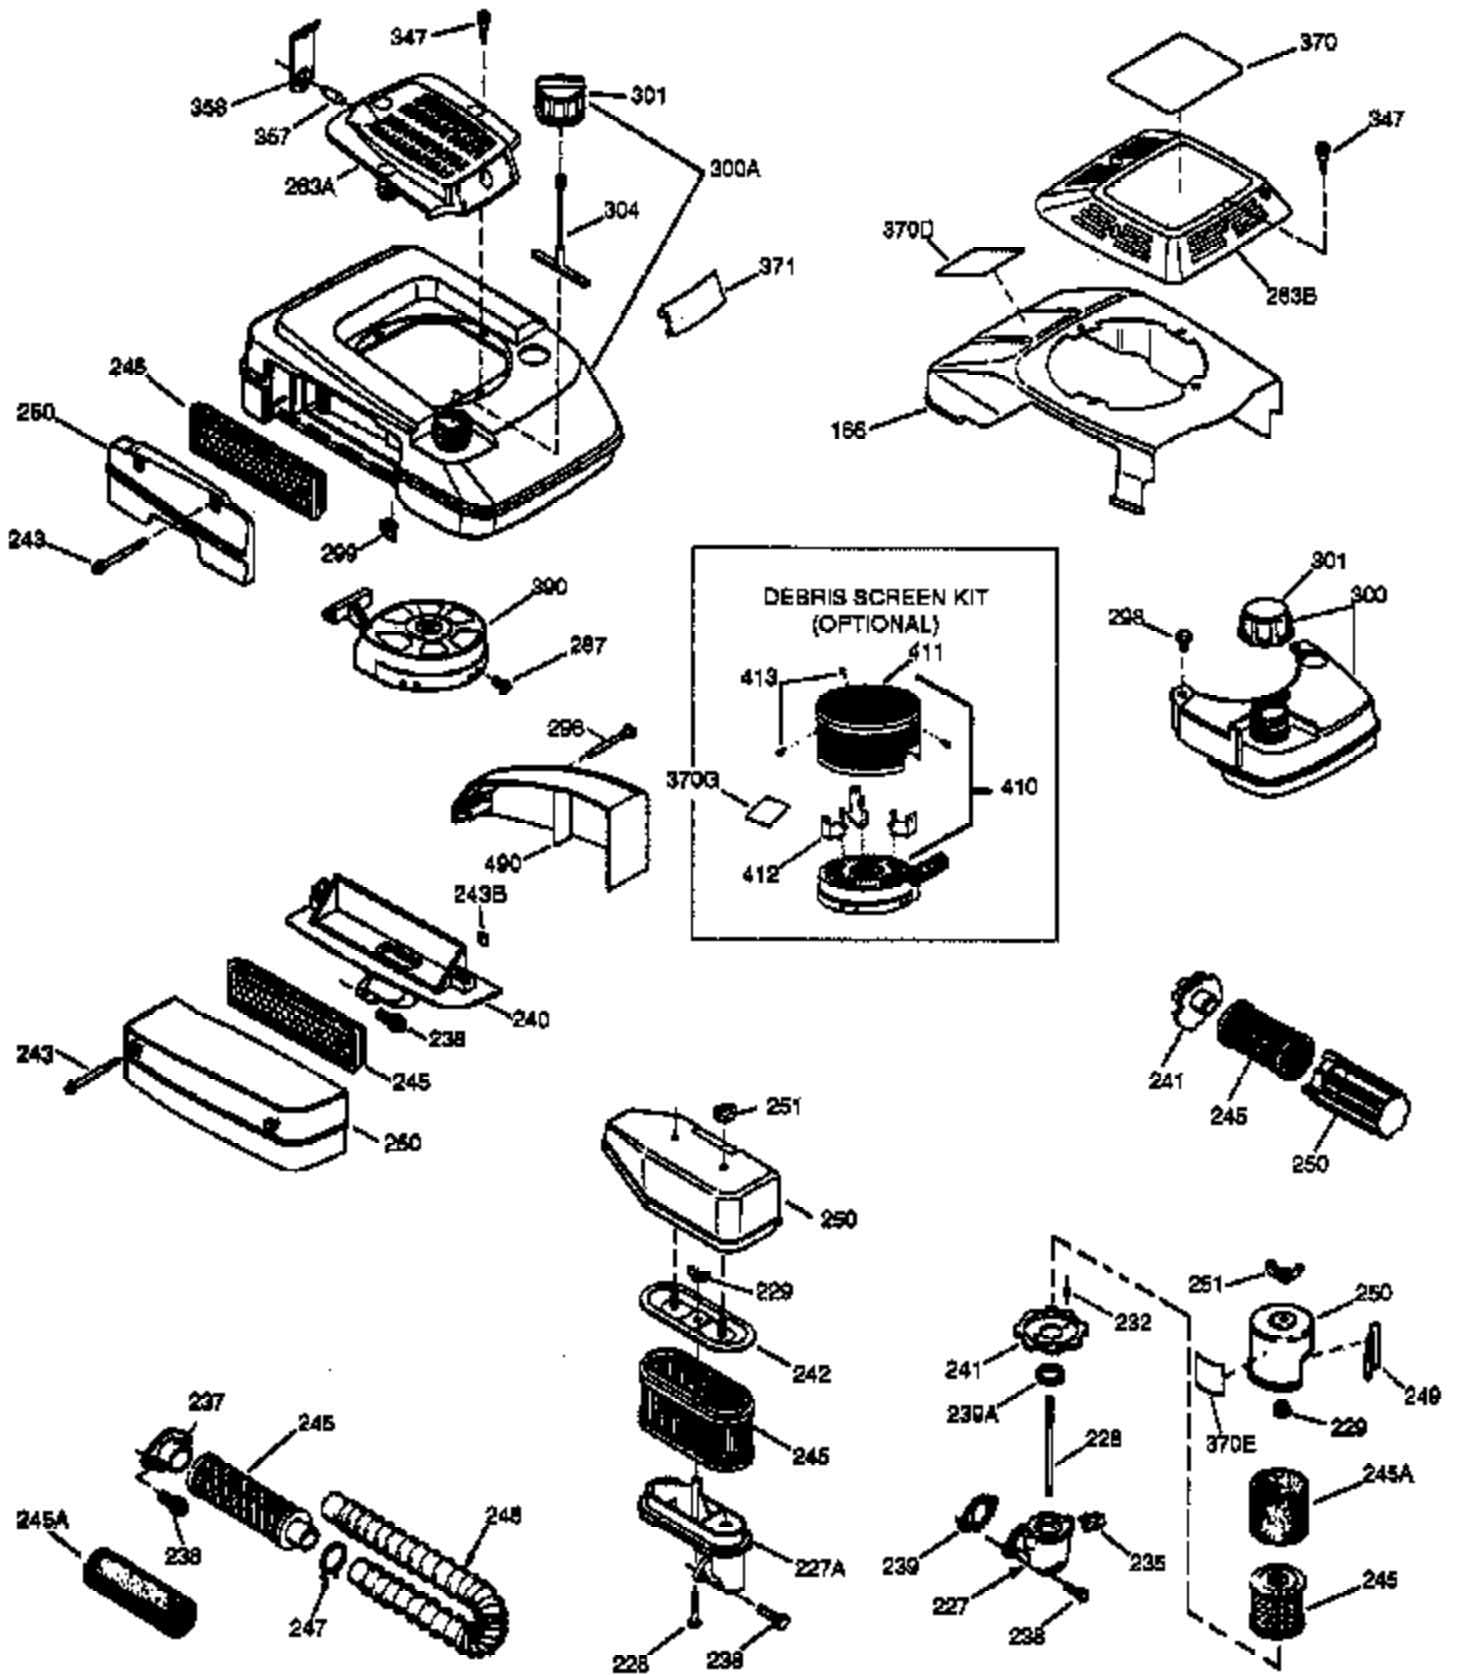

Ref #	Part Number	Qty	Description
178	29752	2	Nut & Lock Washer, 1/4-28
238	650937	2	Screw, 10-32 x 43/64"
239	35848	1	* Air Cleaner Gasket
240	37015	1	Air Cleaner Body (Incl. 239 & 243B)
243	650966	2	Screw, M-5 x 0.8-6g x 2-7/16"
243B	650967	2	Square Nut, M-5 x 0.8-6H
245	35500	1	Air Cleaner Filter
250	37016	1	Air Cleaner Cover
263A	37024	1	Starter Grill
287	650926	2	Screw, 8-32 x 21/64"
298	28763	3	Screw, 10-32 x 35/64"
300	37020	1	Fuel Tank (Incl. 292 & 301)
301	36246	1	Fuel Cap
390	590702	1	Rewind Starter (NOTE: This engine could hav been built with 590739 starter).
490	37018	1	Cover