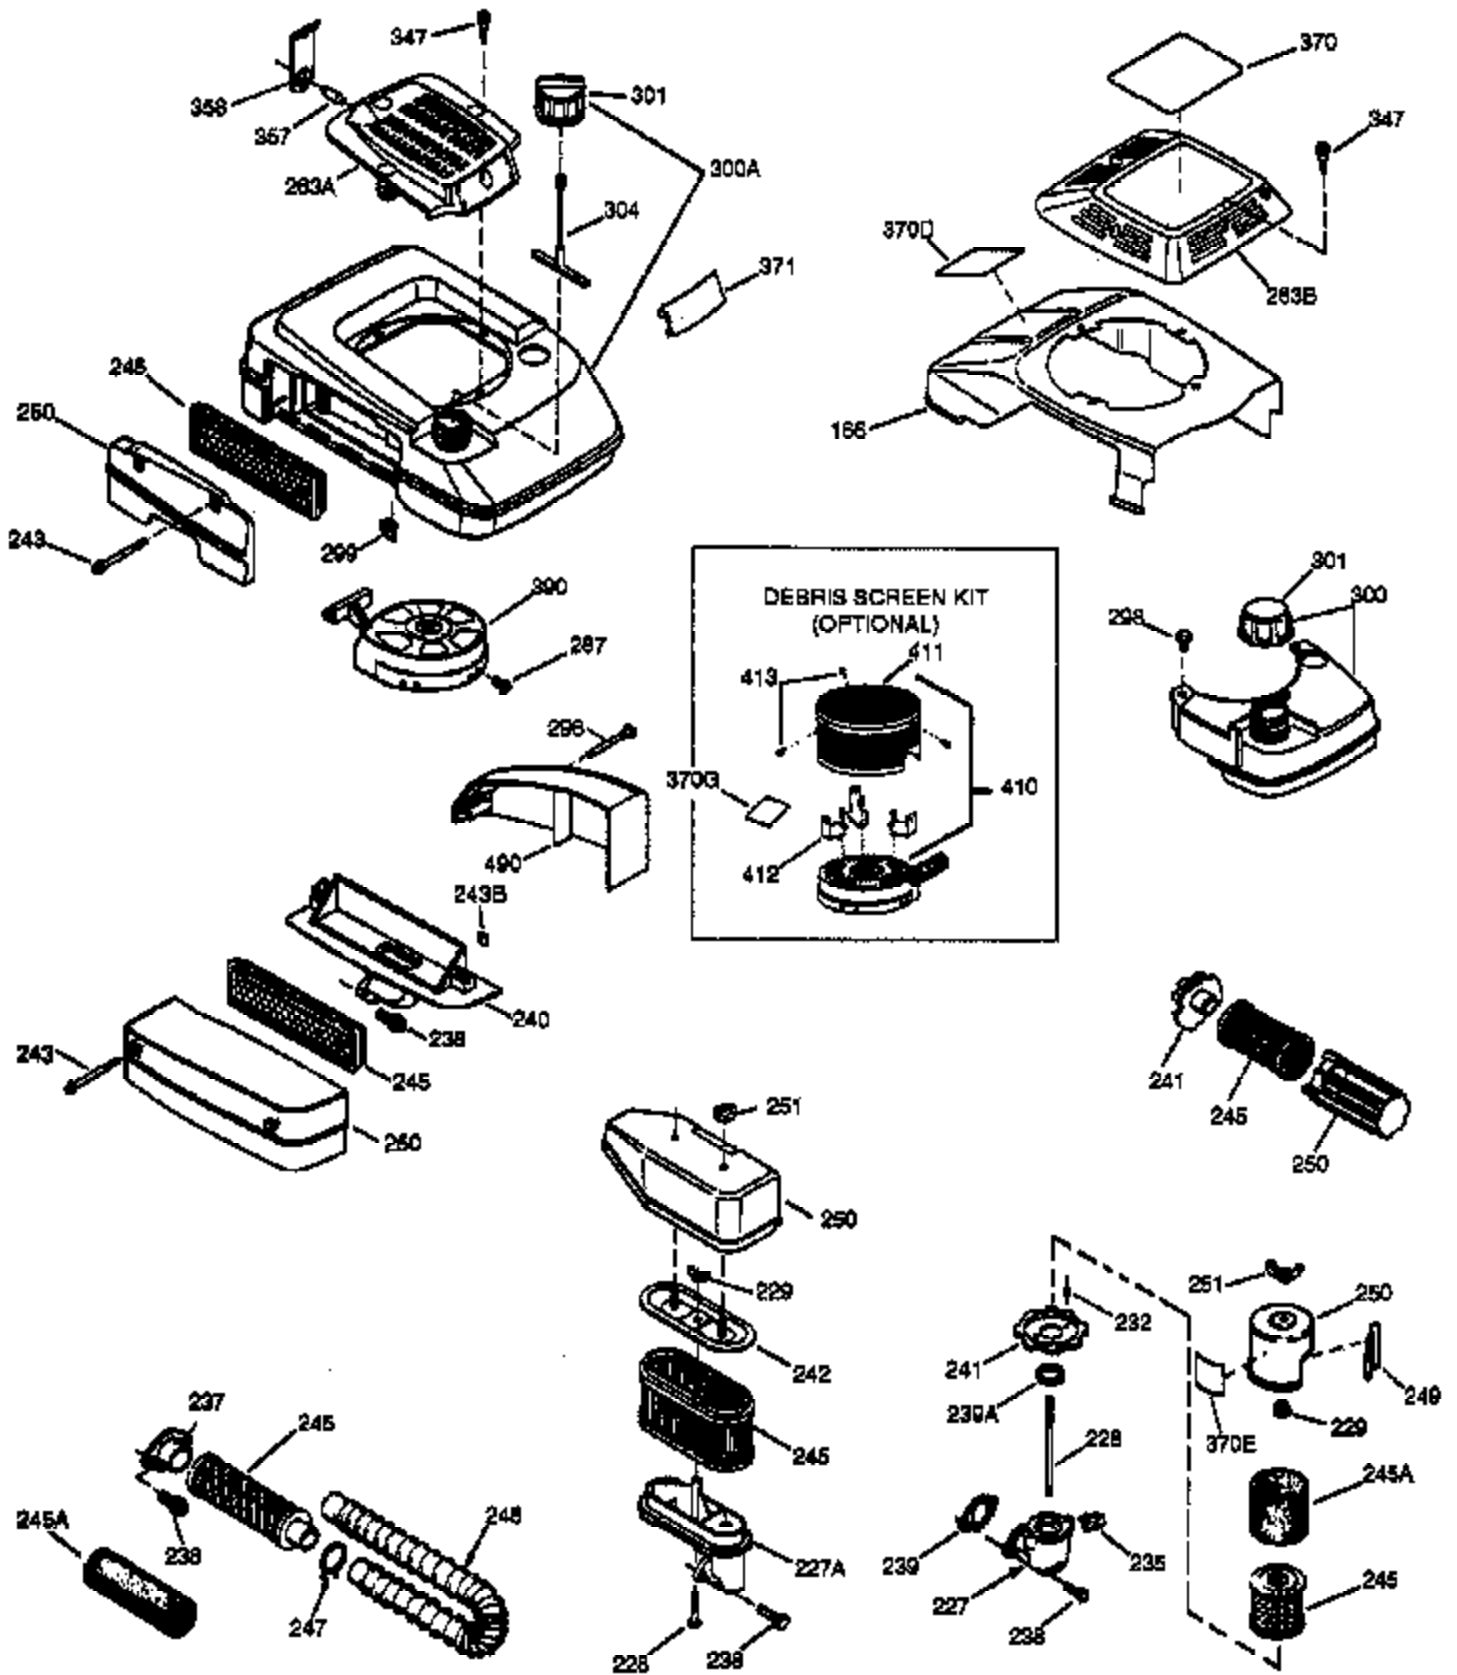

Ref #	Part Number	Qty	Description
178	29752	2	Nut & Lock Washer, 1/4-28
238	650937	2	Screw, 10-32 x 43/64"
239	35848	1	* Air Cleaner Gasket
240	37015	1	Air Cleaner Body (Incl. 239 & 243B)
243	650966	2	Screw, M-5 x 0.8-6g x 2-7/16"
243B	650967	2	Square Nut, M-5 x 0.8-6H
245	35500	1	Air Cleaner Filter
250	37016	1	Air Cleaner Cover
263A	37013	1	Starter Grill
287	650926	2	Screw, 8-32 x 21/64"
298	28763	3	Screw, 10-32 x 35/64"
300	37020	1	Fuel Tank (Incl. 292 & 301)
301	36246	1	Fuel Cap
390	590739	1	Rewind Starter (NOTE: This engine could hav been built with 590702 starter).
490	37018	1	Cover