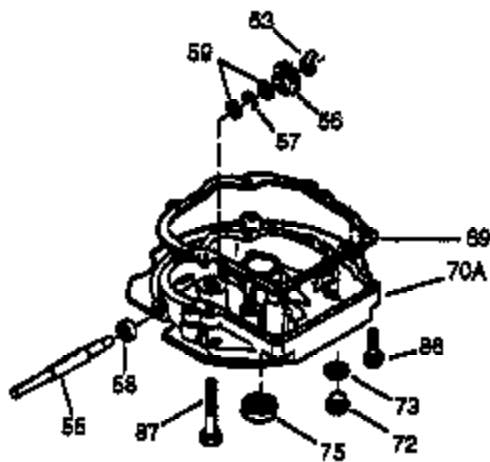

Ref #	Part Number	Qty	Description
19	36796	1	Extension Spring
69	37797	1	* Mounting Flange Gasket
72	36083	1	Oil Drain Plug
75	27897	1	Oil Seal
86	650488	6	Screw, 1/4-20 x 1-1/4"
103	651007	2	Screw, Torx T-15, 10-24 x 15/16"
178	29752	2	Nut & Lock Washer, 1/4-28
182	30088A	2	Screw, 1/4-28 x 1"
185	36579	1	Intake Pipe
186	36255	1	Governor Link
223	651044	1	Screw, 1/4-20 x 2-25/32"
266	651040	1	Stud
266A	650852	1	Nut & Lock Washer, 1/4-20
275	37088	1	Muffler
276	36949	1	Locking Plate
277	651039	2	Screw, 1/4-20 x 2-47/64"