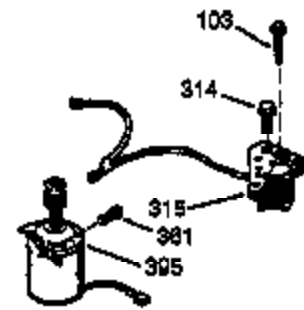

Ref #	Part Number	Qty	Description
19	36796	1	Extension Spring
69	37797	1	* Mounting Flange Gasket
72	36083	1	Oil Drain Plug
75	27897	1	Oil Seal
86	650488	6	Screw, 1/4-20 x 1-1/4"
103	651007	2	Screw, Torx T-15, 10-24 x 15/16"
178	29752	2	Nut & Lock Washer, 1/4-28
182	30088A	2	Screw, 1/4-28 x 1"
185	36579	1	Intake Pipe
186	36255	1	Governor Link
223	651044	1	Screw, 1/4-20 x 2-25/32"
266	651040	1	Stud
266A	650852	1	Nut & Lock Washer, 1/4-20
275	37088	1	Muffler
276	36949	1	Locking Plate
277	651039	2	Screw, 1/4-20 x 2-47/64"