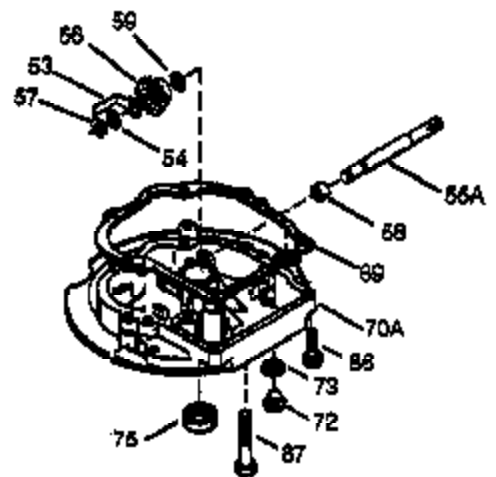

Ref #	Part Number	Qty	Description
19	36796	1	Extension Spring
69	37797	1	* Mounting Flange Gasket
72	36083	1	Oil Drain Plug
75	27897	1	Oil Seal
86	650488	6	Screw, 1/4-20 x 1-1/4"
103	651007	2	Screw, Torx T-15, 10-24 x 15/16"
178	29752	2	Nut & Lock Washer, 1/4-28
182	30088A	2	Screw, 1/4-28 x 1"
185	36579	1	Intake Pipe
186	36255	1	Governor Link
223	651044	1	Screw, 1/4-20 x 2-25/32"
266	651040	1	Stud
266A	650852	1	Nut & Lock Washer, 1/4-20
275	37088	1	Muffler
276	36949	1	Locking Plate
277	651039	2	Screw, 1/4-20 x 2-47/64"