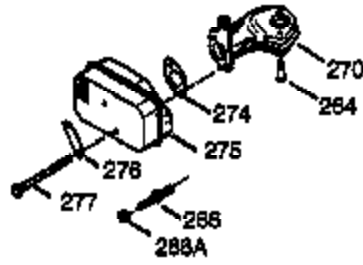

Ref #	Part Number	Qty	Description
19	36796	1	Extension Spring
69	37797	1	* Mounting Flange Gasket
72	36083	1	Oil Drain Plug
75	27897	1	Oil Seal
86	650488	6	Screw, 1/4-20 x 1-1/4"
103	651007	2	Screw, Torx T-15, 10-24 x 15/16"
178	29752	2	Nut & Lock Washer, 1/4-28
182	30088A	2	Screw, 1/4-28 x 1"
185	36579	1	Intake Pipe
186	36255	1	Governor Link
223	651044	1	Screw, 1/4-20 x 2-25/32"
266	651040	1	Stud
266A	650852	1	Nut & Lock Washer, 1/4-20
275	37088	1	Muffler
276	36949	1	Locking Plate
277	651039	2	Screw, 1/4-20 x 2-47/64"