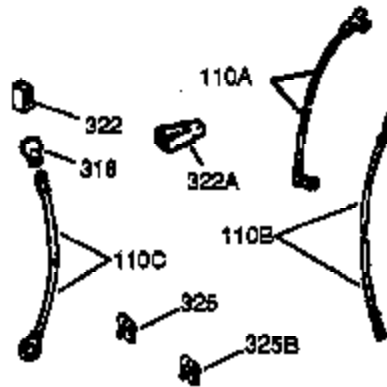

Ref #	Part Number	Qty	Description
19	36796	1	Extension Spring
69	37797	1	* Mounting Flange Gasket
72	36083	1	Oil Drain Plug
75	27897	1	Oil Seal
86	650488	6	Screw, 1/4-20 x 1-1/4"
103	651007	2	Screw, Torx T-15, 10-24 x 15/16"
178	29752	2	Nut & Lock Washer, 1/4-28
182	30088A	2	Screw, 1/4-28 x 1"
185	36579	1	Intake Pipe
186	36255	1	Governor Link
223	651044	1	Screw, 1/4-20 x 2-25/32"
266	651040	1	Stud
266A	650852	1	Nut & Lock Washer, 1/4-20
275	37088	1	Muffler
276	36949	1	Locking Plate
277	651039	2	Screw, 1/4-20 x 2-47/64"