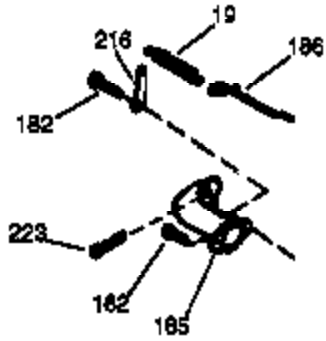

Ref #	Part Number	Qty	Description
19	36796	1	Extension Spring
69	37797	1	* Mounting Flange Gasket
72	36083	1	Oil Drain Plug
75	27897	1	Oil Seal
86	650488	6	Screw, 1/4-20 x 1-1/4"
103	651007	2	Screw, Torx T-15, 10-24 x 15/16"
178	29752	2	Nut & Lock Washer, 1/4-28
182	30088A	2	Screw, 1/4-28 x 1"
185	36579	1	Intake Pipe
186	36255	1	Governor Link
223	651044	1	Screw, 1/4-20 x 2-25/32"
266	651040	1	Stud
266A	650852	1	Nut & Lock Washer, 1/4-20
275	37088	1	Muffler
276	36949	1	Locking Plate
277	651039	2	Screw, 1/4-20 x 2-47/64"