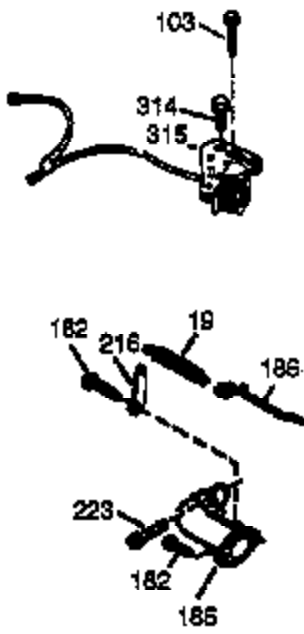

ILLUSTRATION SHOWS TYPICAL PARTS ONLY. ORDER BY PART NUMBER. PARTS NOT LISTED ARE SUPPLIED BY OEM.
VIEW 3 OF 3

Ref #	Part Number	Qty	Description
19	36281	1	Extension Spring
69	35261	1	* Mounting Flange Gasket
72	36083	1	Oil Drain Plug
75	27897	1	Oil Seal
86	650488	6	Screw, 1/4-20 x 1-1/4"
103	651007	2	Screw, Torx T-15, 10-24 x 15/16"
182	30088A	2	Screw, 1/4-28 x 1"
185	36579	1	Intake Pipe
186	34337	1	Governor Link
223	651044	1	Screw, 1/4-20 x 2-25/32"
223A	651043	1	Screw, 1/4-20 x 1-31/64"
240	36743	1	Air Cleaner Body
275	36950	1	Muffler (Incl. 276 & 277)
277	651039	2	Screw, 1/4-20 x 2-47/64"
370K	36695	1	Starter Decal