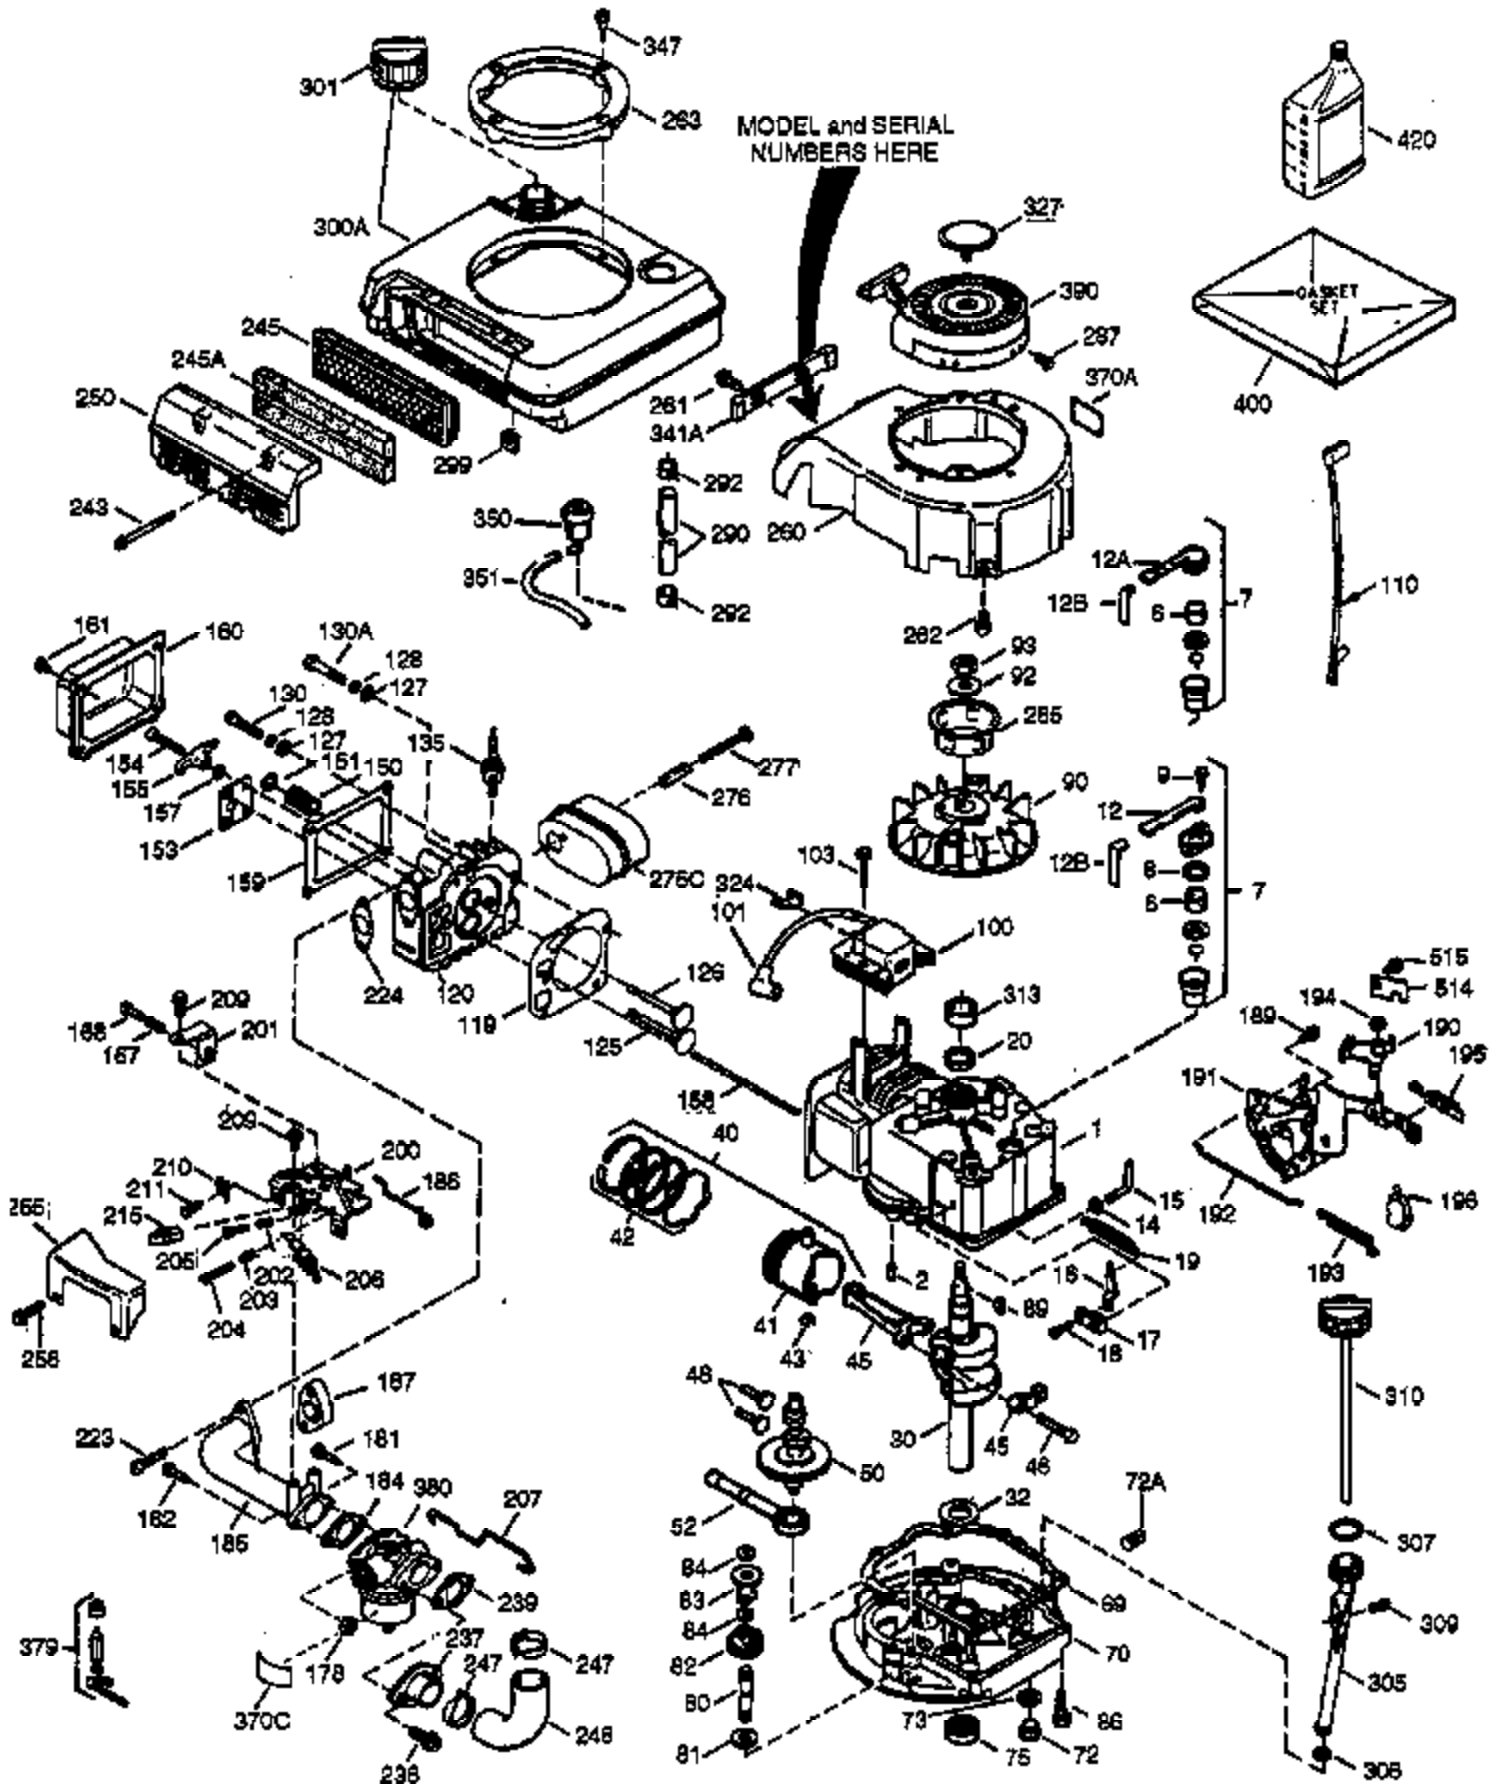

ILLUSTRATION SHOWS TYPICAL PARTS ONLY. ORDER BY PART NUMBER. PARTS NOT LISTED ARE SUPPLIED BY OEM.
VIEW 1 OF 3