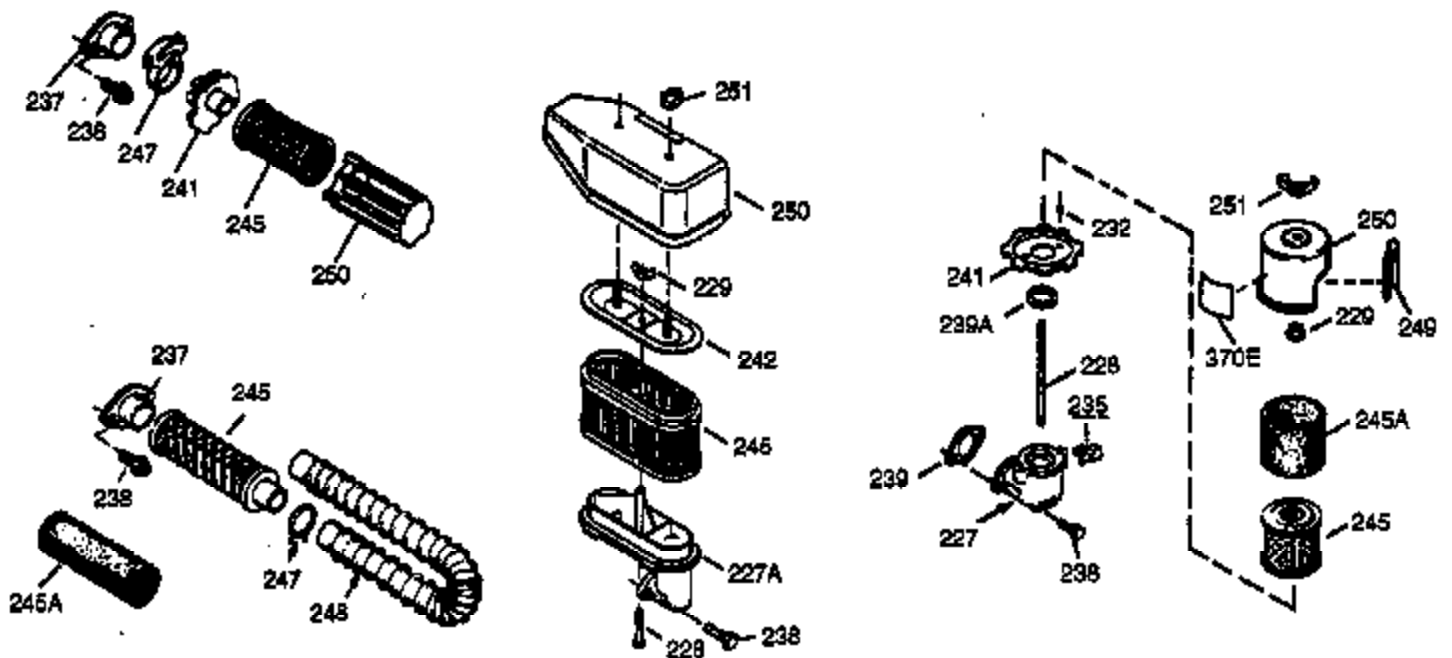

ILLUSTRATION SHOWS TYPICAL PARTS ONLY. ORDER BY PART NUMBER. PARTS NOT LISTED ARE SUPPLIED BY OEM.

VIEW 2 OF 3

Ref #	Part Number	Qty	Description
223A	651043	1	Screw, 1/4-20 x 1-31/64"
238	650806	2	Screw, 10-32 x 5/8"
239	34338	1	* Air Cleaner Gasket
240	36743	1	Air Cleaner Body
245	36745	1	Air Cleaner Filter
250	36744	1	Air Cleaner Cover
263A	36758	1	Starter Grill
287	650926	2	Screw, 8-32 x 21/64"
298	28763	3	Screw, 10-32 x 35/64"
300	36757	1	Fuel Tank (Incl. 292 & 301)
301	36246	1	Fuel Cap
370K	36695	1	Starter Decal
370D	36534	1	Caution Decal