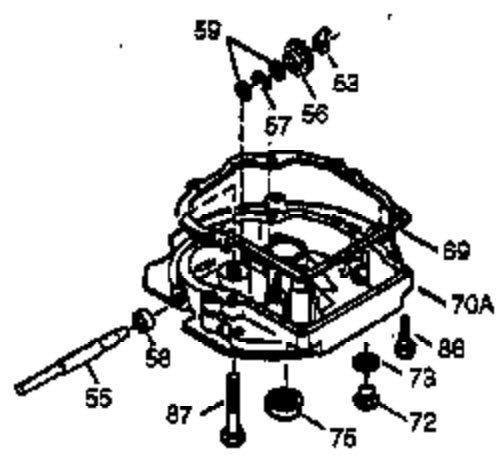

ILLUSTRATION SHOWS TYPICAL PARTS ONLY. ORDER BY PART NUMBER. PARTS NOT LISTED ARE SUPPLIED BY OEM.
VIEW 3 OF 3

Ref #	Part Number	Qty	Description
19	36281	1	Extension Spring
69	35261	1	* Mounting Flange Gasket
72	36083	1	Oil Drain Plug
75	27897	1	Oil Seal
86	650488	6	Screw, 1/4-20 x 1-1/4"
103	651007	2	Screw, Torx T-15, 10-24 x 15/16"
182	30088A	2	Screw, 1/4-28 x 1"
185	36579	1	Intake Pipe
186	34337	1	Governor Link
223	651044	1	Screw, 1/4-20 x 2-25/32"
223A	651043	1	Screw, 1/4-20 x 1-31/64"
240	36743	1	Air Cleaner Body
275	36950	1	Muffler (Incl. 276 & 277)
277	651039	2	Screw, 1/4-20 x 2-47/64"
370K	36695	1	Starter Decal