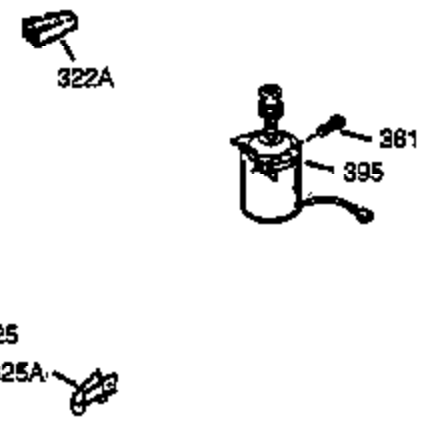

ILLUSTRATION SHOWS TYPICAL PARTS ONLY. ORDER BY PART NUMBER. PARTS NOT LISTED ARE SUPPLIED BY OEM.
VIEW 3 OF 3

Ref #	Part Number	Qty	Description
19	36281	1	Extension Spring
69	35261	1	* Mounting Flange Gasket
72	36083	1	Oil Drain Plug
75	27897	1	Oil Seal
86	650488	6	Screw, 1/4-20 x 1-1/4"
103	651007	2	Screw, Torx T-15, 10-24 x 15/16"
182	30088A	2	Screw, 1/4-28 x 1"
185	36579	1	Intake Pipe
186	34337	1	Governor Link
223	651044	1	Screw, 1/4-20 x 2-25/32"
223A	651043	1	Screw, 1/4-20 x 1-31/64"
240	36743	1	Air Cleaner Body
275	36950	1	Muffler (Incl. 276 & 277)
277	651039	2	Screw, 1/4-20 x 2-47/64"
370K	36695	1	Starter Decal