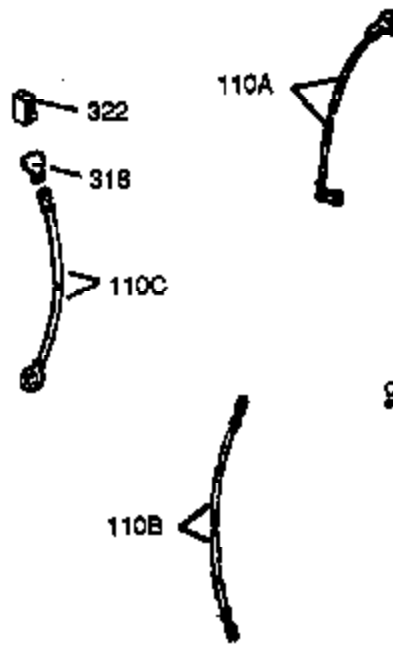

ILLUSTRATION SHOWS TYPICAL PARTS ONLY. ORDER BY PART NUMBER. PARTS NOT LISTED ARE SUPPLIED BY OEM.
VIEW 3 OF 3

Ref #	Part Number	Qty	Description
19	36281	1	Extension Spring
69	35261	1	* Mounting Flange Gasket
72	36083	1	Oil Drain Plug
75	27897	1	Oil Seal
86	650488	6	Screw, 1/4-20 x 1-1/4"
103	651007	2	Screw, Torx T-15, 10-24 x 15/16"
182	30088A	2	Screw, 1/4-28 x 1"
185	36579	1	Intake Pipe
186	34337	1	Governor Link
223	651044	1	Screw, 1/4-20 x 2-25/32"
223A	651043	1	Screw, 1/4-20 x 1-31/64"
240	36743	1	Air Cleaner Body
275	36950	1	Muffler (Incl. 276 & 277)
277	651039	2	Screw, 1/4-20 x 2-47/64"
370K	36695	1	Starter Decal