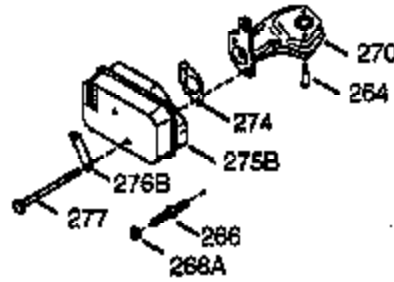

ILLUSTRATION SHOWS TYPICAL PARTS ONLY. ORDER BY PART NUMBER. PARTS NOT LISTED ARE SUPPLIED BY OEM.
VIEW 3 OF 3

Ref #	Part Number	Qty	Description
19	36281	1	Extension Spring
69	35261	1	* Mounting Flange Gasket
72	36083	1	Oil Drain Plug
75	27897	1	Oil Seal
86	650488	6	Screw, 1/4-20 x 1-1/4"
103	651007	2	Screw, Torx T-15, 10-24 x 15/16"
182	30088A	2	Screw, 1/4-28 x 1"
185	36579	1	Intake Pipe
186	34337	1	Governor Link
223	651044	1	Screw, 1/4-20 x 2-25/32"
223A	651043	1	Screw, 1/4-20 x 1-31/64"
240	36743	1	Air Cleaner Body
275	36950	1	Muffler (Incl. 276 & 277)
277	651039	2	Screw, 1/4-20 x 2-47/64"
370K	36695	1	Starter Decal