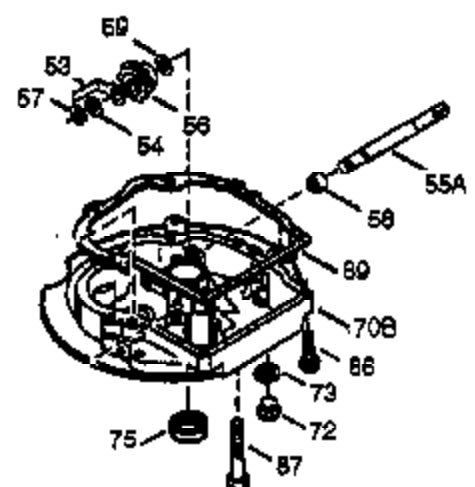

ILLUSTRATION SHOWS TYPICAL PARTS ONLY. ORDER BY PART NUMBER. PARTS NOT LISTED ARE SUPPLIED BY OEM.
VIEW 3 OF 3

Ref #	Part Number	Qty	Description
19	36281	1	Extension Spring
69	35261	1	* Mounting Flange Gasket
72	36083	1	Oil Drain Plug
75	27897	1	Oil Seal
86	650488	6	Screw, 1/4-20 x 1-1/4"
103	651007	2	Screw, Torx T-15, 10-24 x 15/16"
182	30088A	2	Screw, 1/4-28 x 1"
185	36579	1	Intake Pipe
186	34337	1	Governor Link
223	651044	1	Screw, 1/4-20 x 2-25/32"
223A	651043	1	Screw, 1/4-20 x 1-31/64"
240	36743	1	Air Cleaner Body
275	36950	1	Muffler (Incl. 276 & 277)
277	651039	2	Screw, 1/4-20 x 2-47/64"
370K	36695	1	Starter Decal