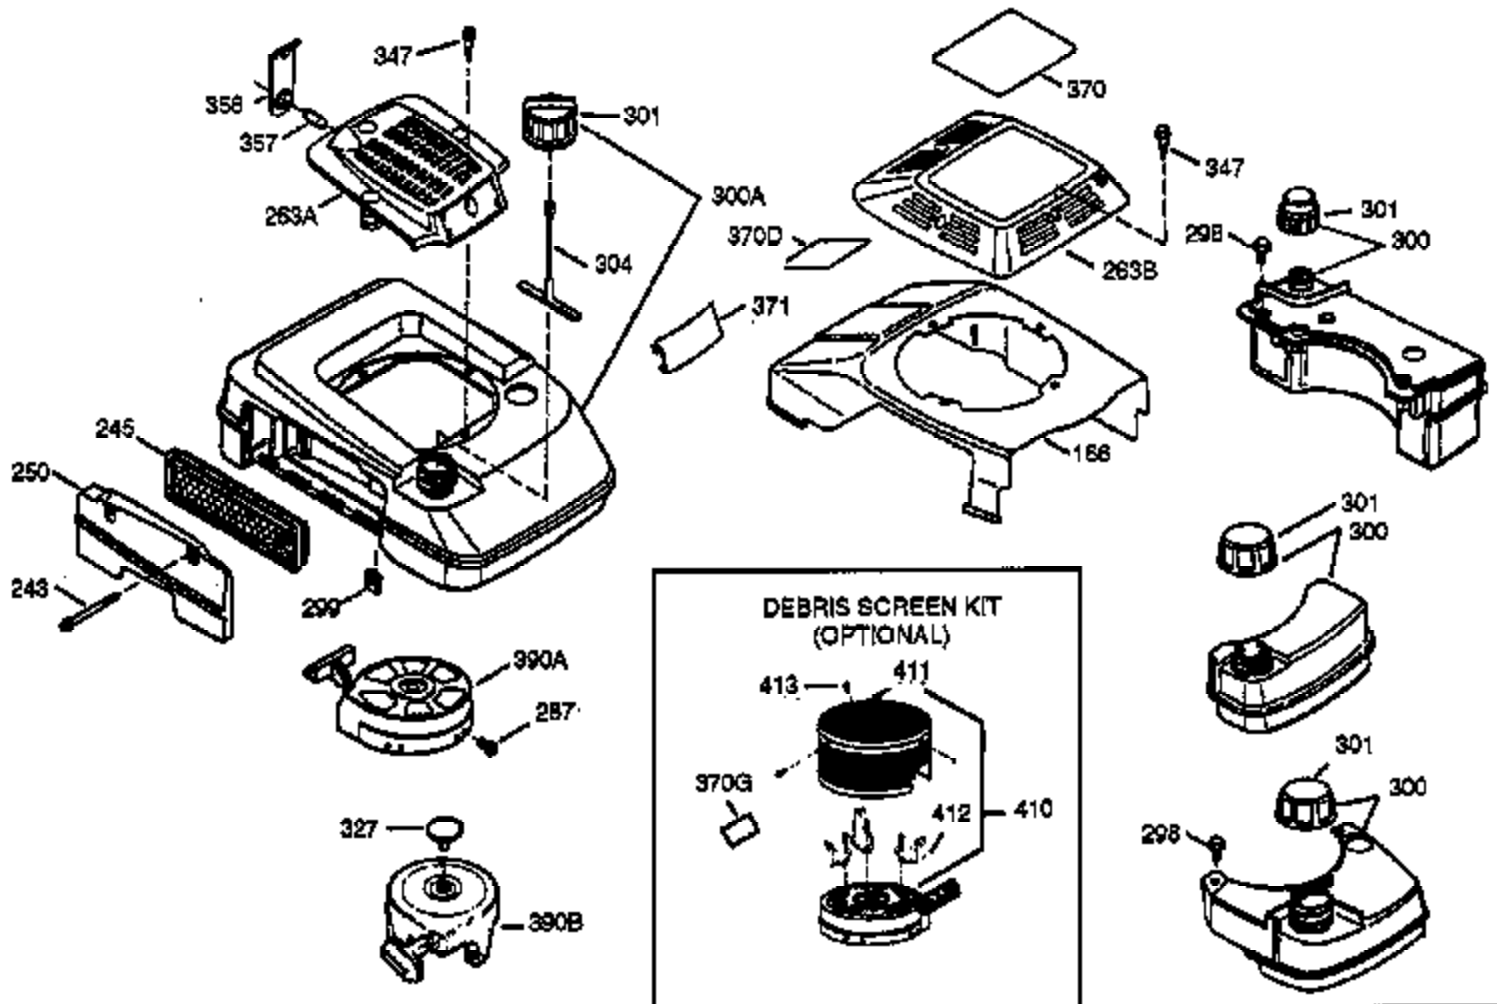

ILLUSTRATION SHOWS TYPICAL PARTS ONLY. ORDER BY PART NUMBER. PARTS NOT LISTED ARE SUPPLIED BY OEM.

VIEW 2 OF 3

Ref #	Part Number	Qty	Description
223A	651043	1	Screw, 1/4-20 x 1-31/64"
238	650806	2	Screw, 10-32 x 5/8"
239	34338	1	* Air Cleaner Gasket
240	36743	1	Air Cleaner Body
245	36745	1	Air Cleaner Filter
250	36744	1	Air Cleaner Cover
263A	36758	1	Starter Grill
287	650926	2	Screw, 8-32 x 21/64"
298	28763	3	Screw, 10-32 x 35/64"
300	36757	1	Fuel Tank (Incl. 292 & 301)
301	36246	1	Fuel Cap
370K	36695	1	Starter Decal
370D	36534	1	Caution Decal