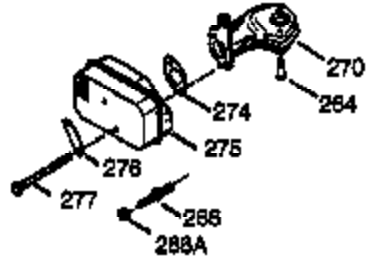

Ref #	Part Number	Qty	Description
19	36281	1	Extension Spring
69	35261	1	* Mounting Flange Gasket
72	30572	1	Oil Drain Plug (Incl. 73)
73	28833	1	Drain Plug Gasket
75	27897	1	Oil Seal
86	650488	6	Screw, 1/4-20 x 1-1/4"
103	651007	2	Screw, Torx T-15, 10-24 x 15/16"
178	29752	2	Nut & Lock Washer, 1/4-28
182	30088A	2	Screw, 1/4-28 x 1"
185	36579	1	Intake Pipe
186	32653	1	Governor Link
216	33086	1	R.P.M. Adjusting Lever
223	651044	1	Screw, 1/4-20 x 2-25/32"
275	36950	1	Muffler (Incl. 276 & 277)
276	36949	1	Locking Plate
277	651039	2	Screw, 1/4-20 x 2-47/64"
900	0		Replacement Engine NONE
900	0	1	Replacement S/B 750834, order from 71 -999