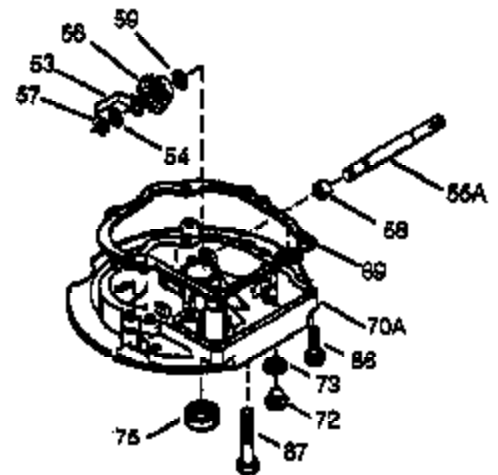

Ref #	Part Number	Qty	Description
19	36281	1	Extension Spring
69	35261	1	* Mounting Flange Gasket
72	30572	1	Oil Drain Plug (Incl. 73)
73	28833	1	Drain Plug Gasket
75	27897	1	Oil Seal
86	650488	6	Screw, 1/4-20 x 1-1/4"
103	651007	2	Screw, Torx T-15, 10-24 x 15/16"
178	29752	2	Nut & Lock Washer, 1/4-28
182	30088A	2	Screw, 1/4-28 x 1"
185	36579	1	Intake Pipe
186	32653	1	Governor Link
216	33086	1	R.P.M. Adjusting Lever
223	651044	1	Screw, 1/4-20 x 2-25/32"
275	36950	1	Muffler (Incl. 276 & 277)
276	36949	1	Locking Plate
277	651039	2	Screw, 1/4-20 x 2-47/64"
900	0		Replacement Engine NONE
900	0	1	Replacement S/B 750834, order from 71 -999