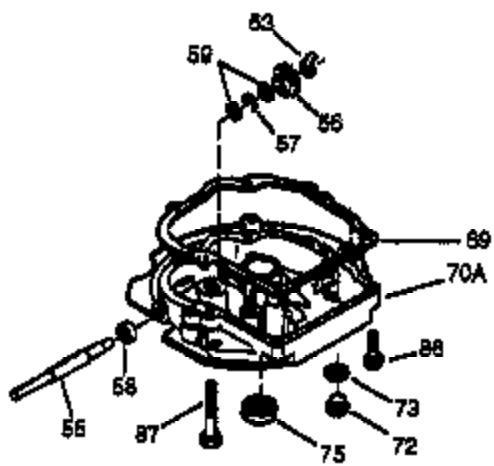

Ref #	Part Number	Qty	Description
19	36281	1	Extension Spring
69	35261	1	* Mounting Flange Gasket
72	30572	1	Oil Drain Plug (Incl. 73)
73	28833	1	Drain Plug Gasket
75	27897	1	Oil Seal
86	650488	6	Screw, 1/4-20 x 1-1/4"
103	651007	2	Screw, Torx T-15, 10-24 x 15/16"
178	29752	2	Nut & Lock Washer, 1/4-28
182	30088A	2	Screw, 1/4-28 x 1"
185	36579	1	Intake Pipe
186	32653	1	Governor Link
216	33086	1	R.P.M. Adjusting Lever
223	651044	1	Screw, 1/4-20 x 2-25/32"
275	36950	1	Muffler (Incl. 276 & 277)
276	36949	1	Locking Plate
277	651039	2	Screw, 1/4-20 x 2-47/64"
900	0		Replacement Engine NONE
900	0	1	Replacement S/B 750834, order from 71 -999