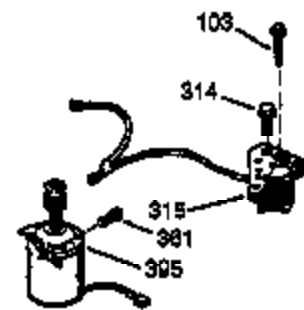

Ref #	Part Number	Qty	Description
19	36281	1	Extension Spring
69	35261	1	* Mounting Flange Gasket
72	30572	1	Oil Drain Plug (Incl. 73)
73	28833	1	Drain Plug Gasket
75	27897	1	Oil Seal
86	650488	6	Screw, 1/4-20 x 1-1/4"
103	651007	2	Screw, Torx T-15, 10-24 x 15/16"
178	29752	2	Nut & Lock Washer, 1/4-28
182	30088A	2	Screw, 1/4-28 x 1"
185	36579	1	Intake Pipe
186	32653	1	Governor Link
216	33086	1	R.P.M. Adjusting Lever
223	651044	1	Screw, 1/4-20 x 2-25/32"
275	36950	1	Muffler (Incl. 276 & 277)
276	36949	1	Locking Plate
277	651039	2	Screw, 1/4-20 x 2-47/64"
900	0		Replacement Engine NONE
900	0	1	Replacement S/B 750834, order from 71 -999