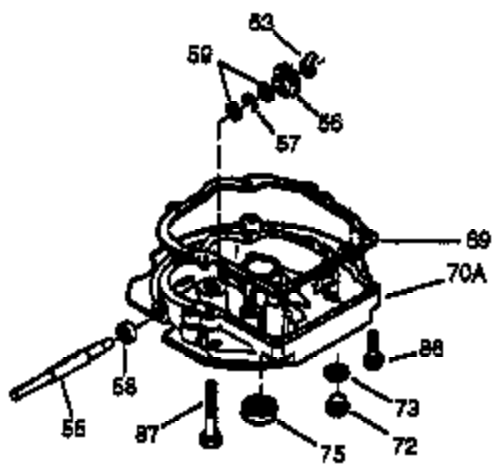

Ref #	Part Number	Qty	Description
178	29752	2	Nut & Lock Washer, 1/4-28
238	650932	2	Screw, 10-32 x 49/64"
239	34338	1	* Air Cleaner Gasket
241	36919	1	Air Cleaner Collar
245	36905	1	Air Cleaner Filter
250	36920	1	Air Cleaner Cover
263A	37184	1	Starter Grill
287	650926	2	Screw, 8-32 x 21/64"
298	28763	2	Screw, 10-32 x 35/64"
300	36916	1	Fuel Tank (Incl. 292 & 301)
301	36246	1	Fuel Cap
347	651038	1	Screw, 10-32 x 27/32"
390	590739	1	Rewind Starter (NOTE: This engine could have been built with 590702 starter).
900	0		Replacement Engine NONE
900	0	1	Replacement S/B 750834, order from 71 -999