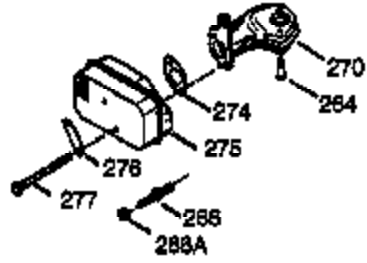

Ref #	Part Number	Qty	Description
178	29752	2	Nut & Lock Washer, 1/4-28
238	650932	2	Screw, 10-32 x 49/64"
239	34338	1	* Air Cleaner Gasket
241	36919	1	Air Cleaner Collar
245	36905	1	Air Cleaner Filter
250	36920	1	Air Cleaner Cover
263A	37184	1	Starter Grill
287	650926	2	Screw, 8-32 x 21/64"
298	28763	2	Screw, 10-32 x 35/64"
300	36916	1	Fuel Tank (Incl. 292 & 301)
301	36246	1	Fuel Cap
347	651038	1	Screw, 10-32 x 27/32"
390	590739	1	Rewind Starter (NOTE: This engine could have been built with 590702 starter).
900	0		Replacement Engine NONE
900	0	1	Replacement S/B 750834, order from 71 -999