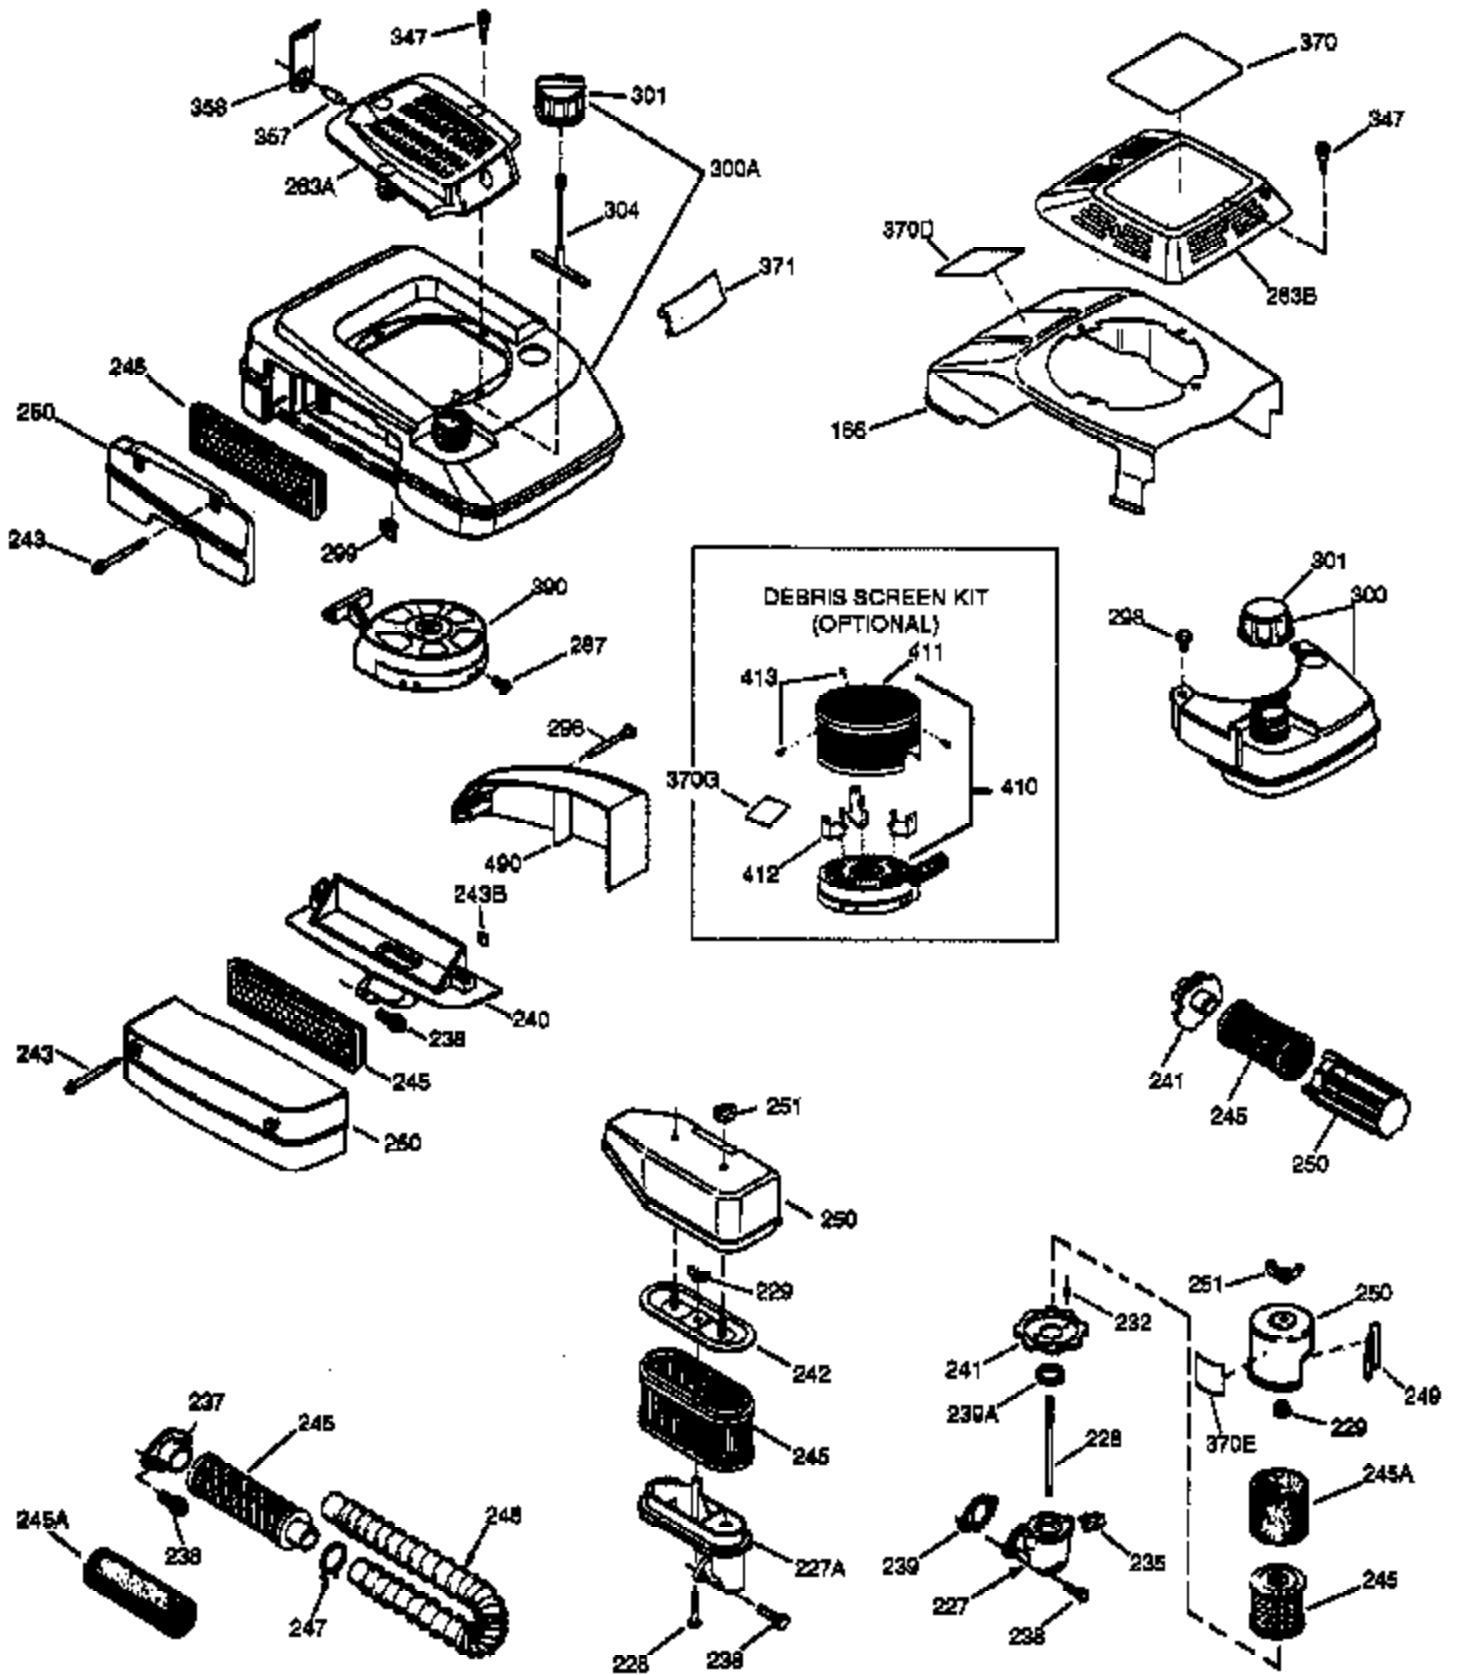

Ref #	Part Number	Qty	Description
155	35624A	1	Rocker Arm
157	650914	1	Lock Nut
158	36629	2	Push Rod
159	35626	1	* Rocker Arm Cover Gasket
160	35627	1	Rocker Arm Housing
161	30063	4	Screw, Torx T-30, 1/4-20 x 1/2"
178	29752	2	Nut & Lock Washer, 1/4-28
182	30088A	2	Screw, 1/4-28 x 1"
184	26756	1	* Carburetor Gasket
185	36579	1	Intake Pipe
186	32653	1	Governor Link
187	37203	1	Spacer
189	650839	2	Screw, 1/4-20 x 3/8"
191	36559	1	S.E. Brake Ass'y. (Incl. 195)
195	610973	1	Terminal
207	34336	1	Throttle Link
223	651044	1	Screw, 1/4-20 x 2-25/32"
223A	651043	1	Screw, 1/4-20 x 1-31/64"
224	36581	2	* Intake Pipe Gasket
238	650806	2	Screw, 10-32 x 5/8"
239	34338	1	* Air Cleaner Gasket
245	36745	1	Air Cleaner Filter
250	36744	1	Air Cleaner Cover
260	37204	1	Blower Housing
261	650853	2	Screw, Torx T-30, 1/4-20 x 1/2"
262	650831	2	Screw, 1/4-20 x 1/2"
275	36492	1	Muffler (Incl. 277)
277	650988	2	Screw, 1/4-20 x 2-9/32"
285	35000A	1	Starter Cup
287	650926	2	Screw, 8-32 x 21/64"
290	34357	1	Fuel Line
292	26460	2	Fuel Line Clamp
301	36246	1	Fuel Cap
305	35577	1	Oil Fill Tube
306	36996	1	* "O"-Ring
307	35499	1	"O"-Ring
309	650562	1	Screw, 10-32 x 1/2"
310	35578	1	Dipstick
313	34080	1	Spacer
370K	36695	1	Starter Decal
370A	36261	2	Lubrication Decal
370C	37199	1	Primer Decal
380	640146	1	Carburetor (Incl. 184)
390	590737	1	Rewind Starter (NOTE: This engine could have been built with 590694 starter).
400	36806B	1	* Gasket Set (Incl. items marked PK in notes.) Incl. part #'s 26756 (1), 34338 (1), 35626 (1), 35848 (1), 36581 (1), 36738 (2), 36832 (1), 36996 (1), 37130 (1)
420	730225	1	SAE 30 4-Cycle Engine Oil (Quart)