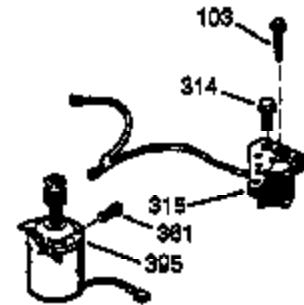

Ref #	Part Number	Qty	Description
19	36281	1	Extension Spring
53	31745	1	Tang Washer
54	31747	1	Washer
55	35218A	1	P.T.O. Shaft
56	33401	1	R.H. Worm Gear
57	33537	1	Retaining Ring
58	31744	1	Oil Seal
69	35261	1	* Mounting Flange Gasket
72	36083	1	Oil Drain Plug
75	26208	1	Oil Seal
86	650488	5	Screw, 1/4-20 x 1-1/4"
87	650492	1	Screw, 1/4-20 x 2-1/4"
103	651007	2	Screw, Torx T-15, 10-24 x 15/16"
178	29752	2	Nut & Lock Washer, 1/4-28
182	30088A	2	Screw, 1/4-28 x 1"
185	36579	1	Intake Pipe
186	32653	1	Governor Link
216	33086	1	R.P.M. Adjusting Lever
223	651044	1	Screw, 1/4-20 x 2-25/32"
275	36492	1	Muffler (Incl. 277)
277	650988	2	Screw, 1/4-20 x 2-9/32"