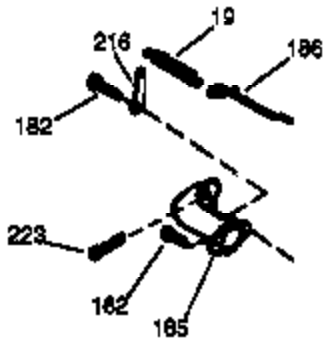

Ref #	Part Number	Qty	Description
19	36281	1	Extension Spring
53	31745	1	Tang Washer
54	31747	1	Washer
55	35218A	1	P.T.O. Shaft
56	33401	1	R.H. Worm Gear
57	33537	1	Retaining Ring
58	31744	1	Oil Seal
69	35261	1	* Mounting Flange Gasket
72	36083	1	Oil Drain Plug
75	26208	1	Oil Seal
86	650488	5	Screw, 1/4-20 x 1-1/4"
87	650492	1	Screw, 1/4-20 x 2-1/4"
103	651007	2	Screw, Torx T-15, 10-24 x 15/16"
178	29752	2	Nut & Lock Washer, 1/4-28
182	30088A	2	Screw, 1/4-28 x 1"
185	36579	1	Intake Pipe
186	32653	1	Governor Link
216	33086	1	R.P.M. Adjusting Lever
223	651044	1	Screw, 1/4-20 x 2-25/32"
275	36492	1	Muffler (Incl. 277)
277	650988	2	Screw, 1/4-20 x 2-9/32"