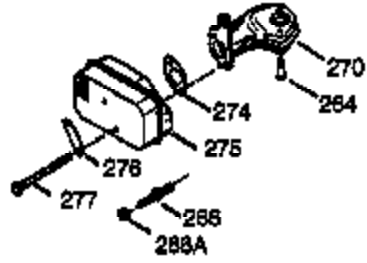

Ref #	Part Number	Qty	Description
19	36281	1	Extension Spring
53	31745	1	Tang Washer
54	31747	1	Washer
55	35218A	1	P.T.O. Shaft
56	33401	1	R.H. Worm Gear
57	33537	1	Retaining Ring
58	31744	1	Oil Seal
69	35261	1	* Mounting Flange Gasket
72	36083	1	Oil Drain Plug
75	26208	1	Oil Seal
86	650488	5	Screw, 1/4-20 x 1-1/4"
87	650492	1	Screw, 1/4-20 x 2-1/4"
103	651007	2	Screw, Torx T-15, 10-24 x 15/16"
178	29752	2	Nut & Lock Washer, 1/4-28
182	30088A	2	Screw, 1/4-28 x 1"
185	36579	1	Intake Pipe
186	32653	1	Governor Link
216	33086	1	R.P.M. Adjusting Lever
223	651044	1	Screw, 1/4-20 x 2-25/32"
275	36492	1	Muffler (Incl. 277)
277	650988	2	Screw, 1/4-20 x 2-9/32"