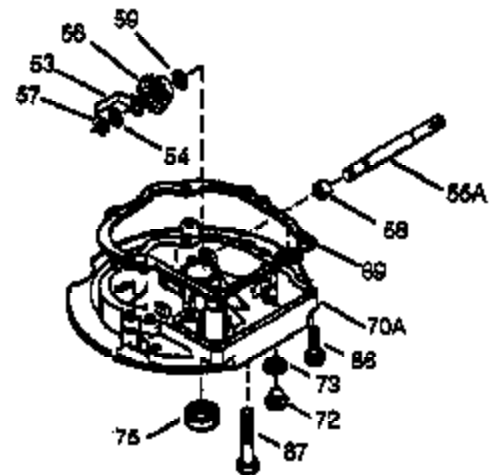

Ref #	Part Number	Qty	Description
19	36281	1	Extension Spring
53	31745	1	Tang Washer
54	31747	1	Washer
55	35218A	1	P.T.O. Shaft
56	33401	1	R.H. Worm Gear
57	33537	1	Retaining Ring
58	31744	1	Oil Seal
69	35261	1	* Mounting Flange Gasket
72	36083	1	Oil Drain Plug
75	26208	1	Oil Seal
86	650488	5	Screw, 1/4-20 x 1-1/4"
87	650492	1	Screw, 1/4-20 x 2-1/4"
103	651007	2	Screw, Torx T-15, 10-24 x 15/16"
178	29752	2	Nut & Lock Washer, 1/4-28
182	30088A	2	Screw, 1/4-28 x 1"
185	36579	1	Intake Pipe
186	32653	1	Governor Link
216	33086	1	R.P.M. Adjusting Lever
223	651044	1	Screw, 1/4-20 x 2-25/32"
275	36492	1	Muffler (Incl. 277)
277	650988	2	Screw, 1/4-20 x 2-9/32"