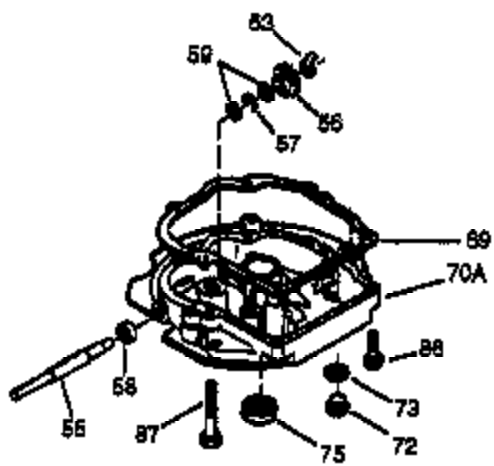

Ref #	Part Number	Qty	Description
19	36281	1	Extension Spring
53	31745	1	Tang Washer
54	31747	1	Washer
55	35218A	1	P.T.O. Shaft
56	33401	1	R.H. Worm Gear
57	33537	1	Retaining Ring
58	31744	1	Oil Seal
69	35261	1	* Mounting Flange Gasket
72	36083	1	Oil Drain Plug
75	26208	1	Oil Seal
86	650488	5	Screw, 1/4-20 x 1-1/4"
87	650492	1	Screw, 1/4-20 x 2-1/4"
103	651007	2	Screw, Torx T-15, 10-24 x 15/16"
178	29752	2	Nut & Lock Washer, 1/4-28
182	30088A	2	Screw, 1/4-28 x 1"
185	36579	1	Intake Pipe
186	32653	1	Governor Link
216	33086	1	R.P.M. Adjusting Lever
223	651044	1	Screw, 1/4-20 x 2-25/32"
275	36492	1	Muffler (Incl. 277)
277	650988	2	Screw, 1/4-20 x 2-9/32"