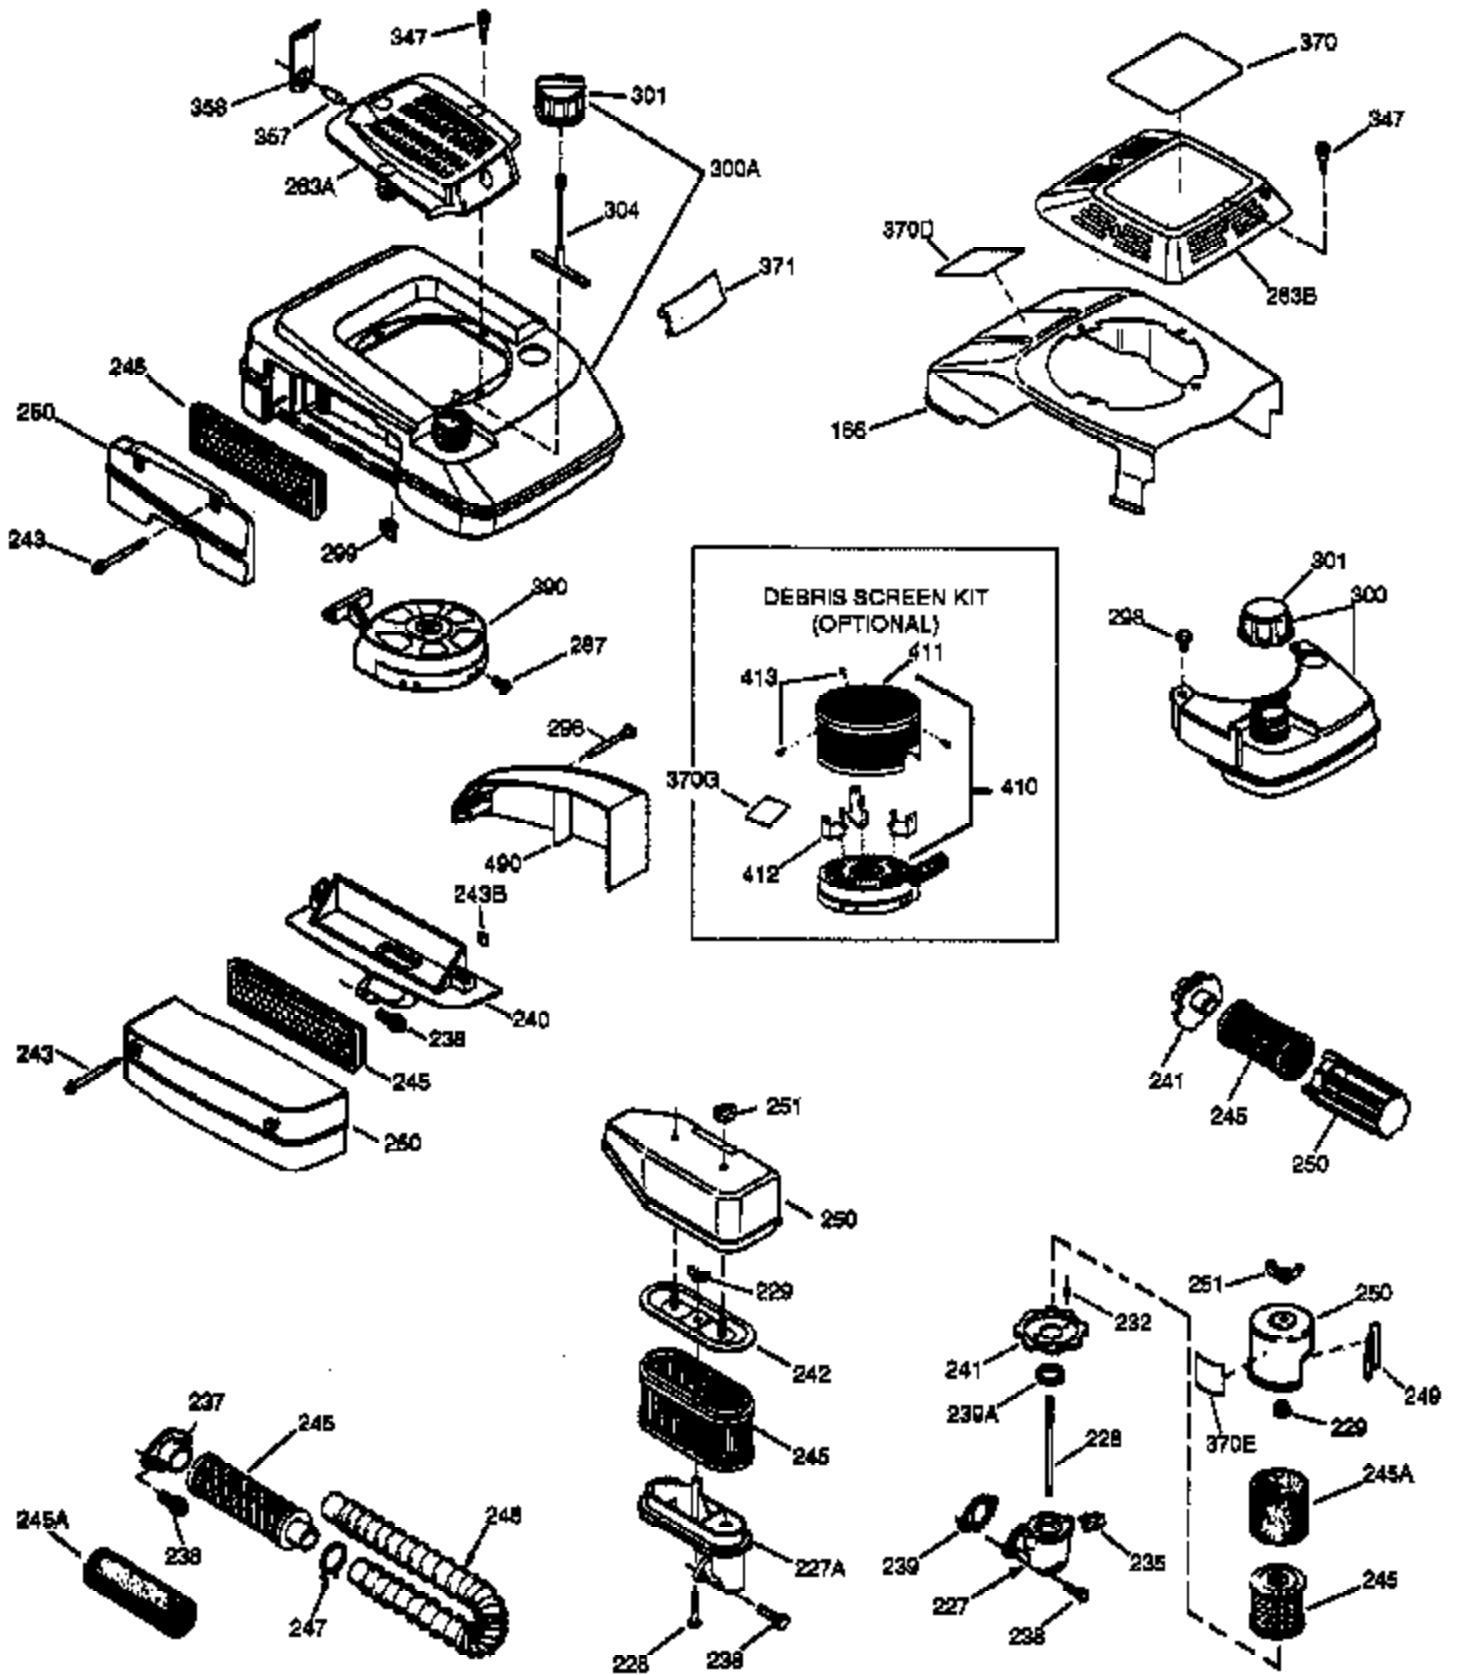

Ref #	Part Number	Qty	Description
155	35624A	1	Rocker Arm
157	650914	1	Lock Nut
158	36629	2	Push Rod
159	35626	1	* Rocker Arm Cover Gasket
160	35627	1	Rocker Arm Housing
161	30063	4	Screw, Torx T-30, 1/4-20 x 1/2"
178	29752	2	Nut & Lock Washer, 1/4-28
182	30088A	2	Screw, 1/4-28 x 1"
184	26756	1	* Carburetor Gasket
185	36579	1	Intake Pipe
186	32653	1	Governor Link
187	37203	1	Spacer
189	650831	2	Screw, 1/4-20 x 1/2"
191	36559	1	S.E. Brake Ass'y. (Incl. 195)
195	610973	1	Terminal
196	35035	1	Power Restart Switch
207	34336	1	Throttle Link
223A	651043	1	Screw, 1/4-20 x 1-31/64"
223	651044	1	Screw, 1/4-20 x 2-25/32"
224	36581	2	* Intake Pipe Gasket
238	650806	2	Screw, 10-32 x 5/8"
239	34338	1	* Air Cleaner Gasket
245	36745	1	Air Cleaner Filter
250	36744	1	Air Cleaner Cover
260	37205	1	Blower Housing
261	650853	1	Screw, Torx T-30, 1/4-20 x 1/2"
262	650831	2	Screw, 1/4-20 x 1/2"
275	36492	1	Muffler (Incl. 277)
277	650988	2	Screw, 1/4-20 x 2-9/32"
285	35000A	1	Starter Cup
287	650926	2	Screw, 8-32 x 21/64"
290	34357	1	Fuel Line
292	26460	2	Fuel Line Clamp
301	36246	1	Fuel Cap
305	35577	1	Oil Fill Tube
306	36996	1	* "O"-Ring
307	35499	1	"O"-Ring
309	650562	1	Screw, 10-32 x 1/2"
310	35578	1	Dipstick
313	34080	1	Spacer
370K	36695	1	Starter Decal
370A	36261	2	Lubrication Decal
370C	37199	1	Primer Decal
380	640146	1	Carburetor (Incl. 184)
390	590737	1	Rewind Starter (NOTE: This engine could have been built with 590694 starter).
400	36806B	1	* Gasket Set (Incl. items marked PK in notes.) Incl. part #'s 26756 (1), 34338 (1), 35626 (1), 35848 (1), 36581 (1), 36738 (2), 36832 (1), 36996 (1), 37130 (1)
420	730225	1	SAE 30 4-Cycle Engine Oil (Quart)