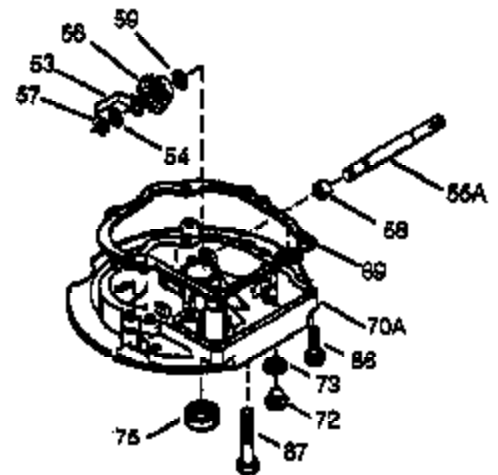

Ref #	Part Number	Qty	Description
178	29752	2	Nut & Lock Washer, 1/4-28
238	650806	2	Screw, 10-32 x 5/8"
239	34338	1	* Air Cleaner Gasket
240	36743	1	Air Cleaner Body (Incl. 239)
245	36745	1	Air Cleaner Filter
250	36744	1	Air Cleaner Cover
263A	36758	1	Starter Grill
287	650926	2	Screw, 8-32 x 21/64"
298	28763	3	Screw, 10-32 x 35/64"
300	36757	1	Fuel Tank (Incl. 292 & 301)
301	36246	1	Fuel Cap
370D	35977	1	Caution Decal
390	590732	1	Rewind Starter (NOTE: This engine could have been built with 590738 starter).