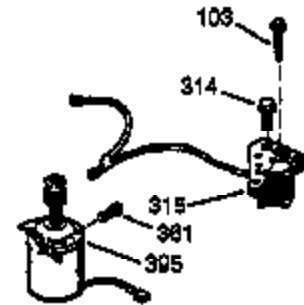

Ref #	Part Number	Qty	Description
178	29752	2	Nut & Lock Washer, 1/4-28
238	650806	2	Screw, 10-32 x 5/8"
239	34338	1	* Air Cleaner Gasket
240	36743	1	Air Cleaner Body (Incl. 239)
245	36745	1	Air Cleaner Filter
250	36744	1	Air Cleaner Cover
263A	36758	1	Starter Grill
287	650926	2	Screw, 8-32 x 21/64"
298	28763	3	Screw, 10-32 x 35/64"
300	36757	1	Fuel Tank (Incl. 292 & 301)
301	36246	1	Fuel Cap
370D	35977	1	Caution Decal
390	590732	1	Rewind Starter (NOTE: This engine could have been built with 590738 starter).