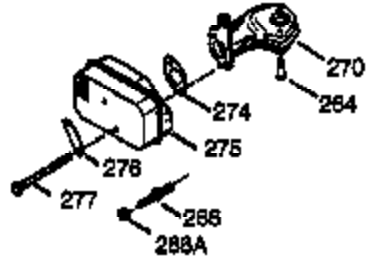

Ref #	Part Number	Qty	Description
178	29752	2	Nut & Lock Washer, 1/4-28
238	650806	2	Screw, 10-32 x 5/8"
239	34338	1	* Air Cleaner Gasket
240	36743	1	Air Cleaner Body (Incl. 239)
245	36745	1	Air Cleaner Filter
250	36744	1	Air Cleaner Cover
263A	36758	1	Starter Grill
287	650926	2	Screw, 8-32 x 21/64"
298	28763	3	Screw, 10-32 x 35/64"
300	36757	1	Fuel Tank (Incl. 292 & 301)
301	36246	1	Fuel Cap
370D	35977	1	Caution Decal
390	590732	1	Rewind Starter (NOTE: This engine could have been built with 590738 starter).