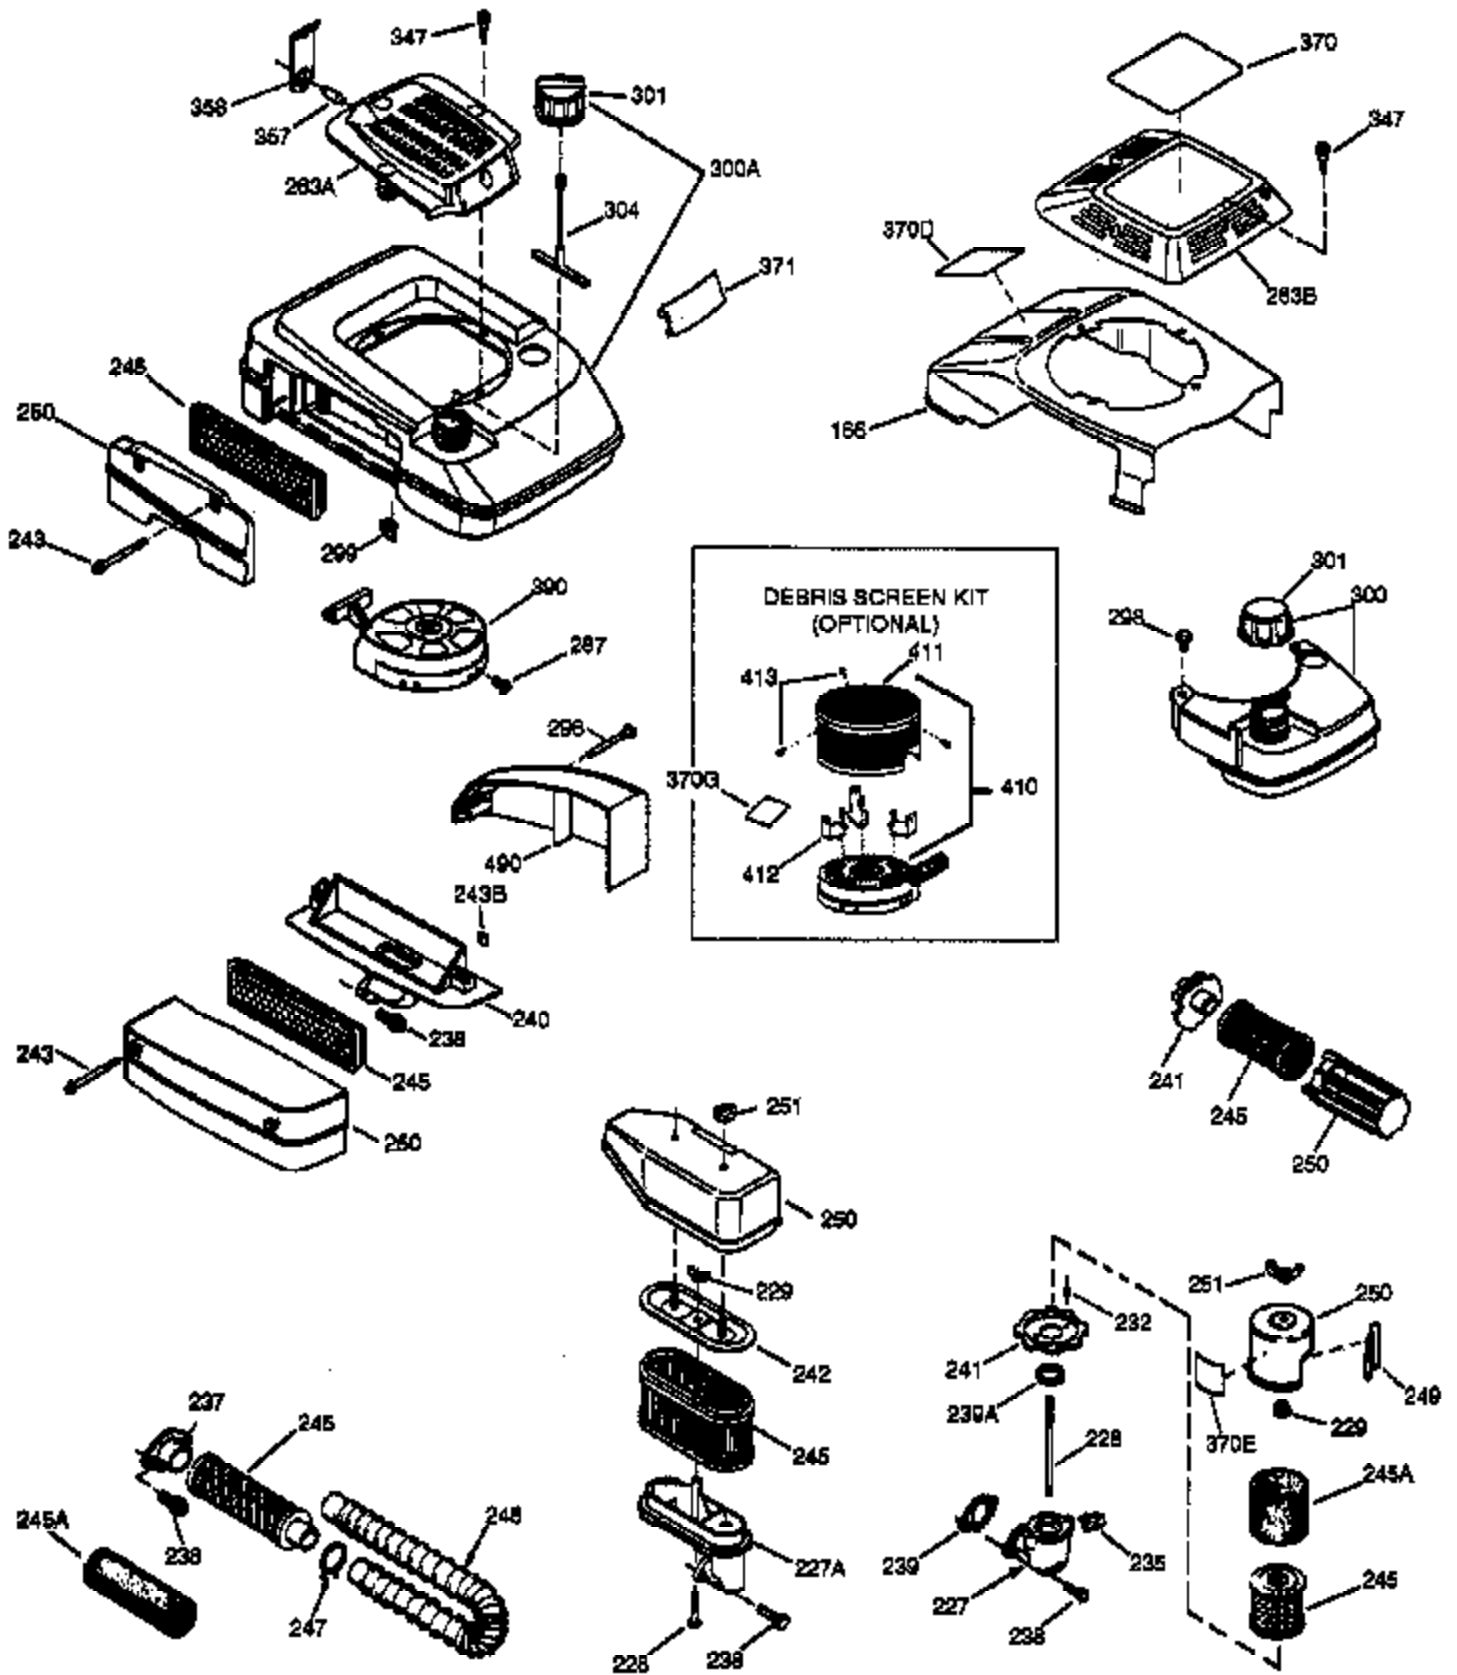

Ref #	Part Number	Qty	Description
178	29752	2	Nut & Lock Washer, 1/4-28
238	650806	2	Screw, 10-32 x 5/8"
239	34338	1	* Air Cleaner Gasket
240	36743	1	Air Cleaner Body (Incl. 239)
245	36745	1	Air Cleaner Filter
250	36744	1	Air Cleaner Cover
263A	36758	1	Starter Grill
287	650926	2	Screw, 8-32 x 21/64"
298	28763	3	Screw, 10-32 x 35/64"
300	36757	1	Fuel Tank (Incl. 292 & 301)
301	36246	1	Fuel Cap
370D	35977	1	Caution Decal
390	590732	1	Rewind Starter (NOTE: This engine could have been built with 590738 starter).