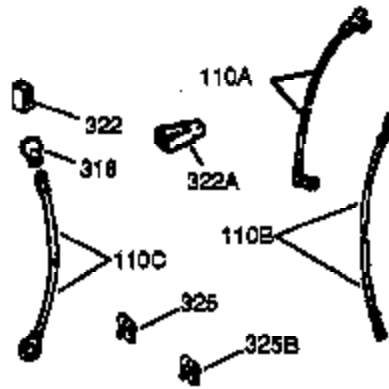

Ref #	Part Number	Qty	Description
178	29752	2	Nut & Lock Washer, 1/4-28
238	650806	2	Screw, 10-32 x 5/8"
239	34338	1	* Air Cleaner Gasket
240	36743	1	Air Cleaner Body (Incl. 239)
245	36745	1	Air Cleaner Filter
250	36744	1	Air Cleaner Cover
263A	36758	1	Starter Grill
287	650926	2	Screw, 8-32 x 21/64"
298	28763	3	Screw, 10-32 x 35/64"
300	36757	1	Fuel Tank (Incl. 292 & 301)
301	36246	1	Fuel Cap
370D	35977	1	Caution Decal
390	590732	1	Rewind Starter (NOTE: This engine could have been built with 590738 starter).