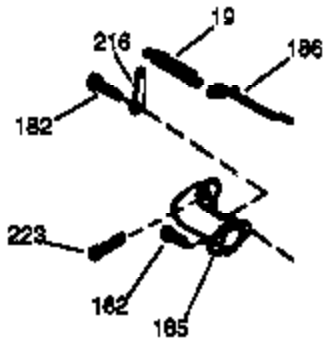

Ref #	Part Number	Qty	Description
178	29752	2	Nut & Lock Washer, 1/4-28
238	650806	2	Screw, 10-32 x 5/8"
239	34338	1	* Air Cleaner Gasket
240	36743	1	Air Cleaner Body (Incl. 239)
245	36745	1	Air Cleaner Filter
250	36744	1	Air Cleaner Cover
263A	36758	1	Starter Grill
287	650926	2	Screw, 8-32 x 21/64"
298	28763	3	Screw, 10-32 x 35/64"
300	36757	1	Fuel Tank (Incl. 292 & 301)
301	36246	1	Fuel Cap
370D	35977	1	Caution Decal
390	590732	1	Rewind Starter (NOTE: This engine could have been built with 590738 starter).