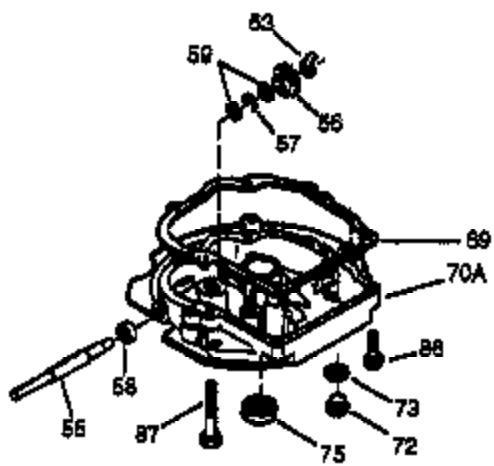

Ref #	Part Number	Qty	Description
178	29752	2	Nut & Lock Washer, 1/4-28
238	650806	2	Screw, 10-32 x 5/8"
239	34338	1	* Air Cleaner Gasket
240	36743	1	Air Cleaner Body (Incl. 239)
245	36745	1	Air Cleaner Filter
250	36744	1	Air Cleaner Cover
263A	36758	1	Starter Grill
287	650926	2	Screw, 8-32 x 21/64"
298	28763	3	Screw, 10-32 x 35/64"
300	36757	1	Fuel Tank (Incl. 292 & 301)
301	36246	1	Fuel Cap
370D	35977	1	Caution Decal
390	590732	1	Rewind Starter (NOTE: This engine could have been built with 590738 starter).