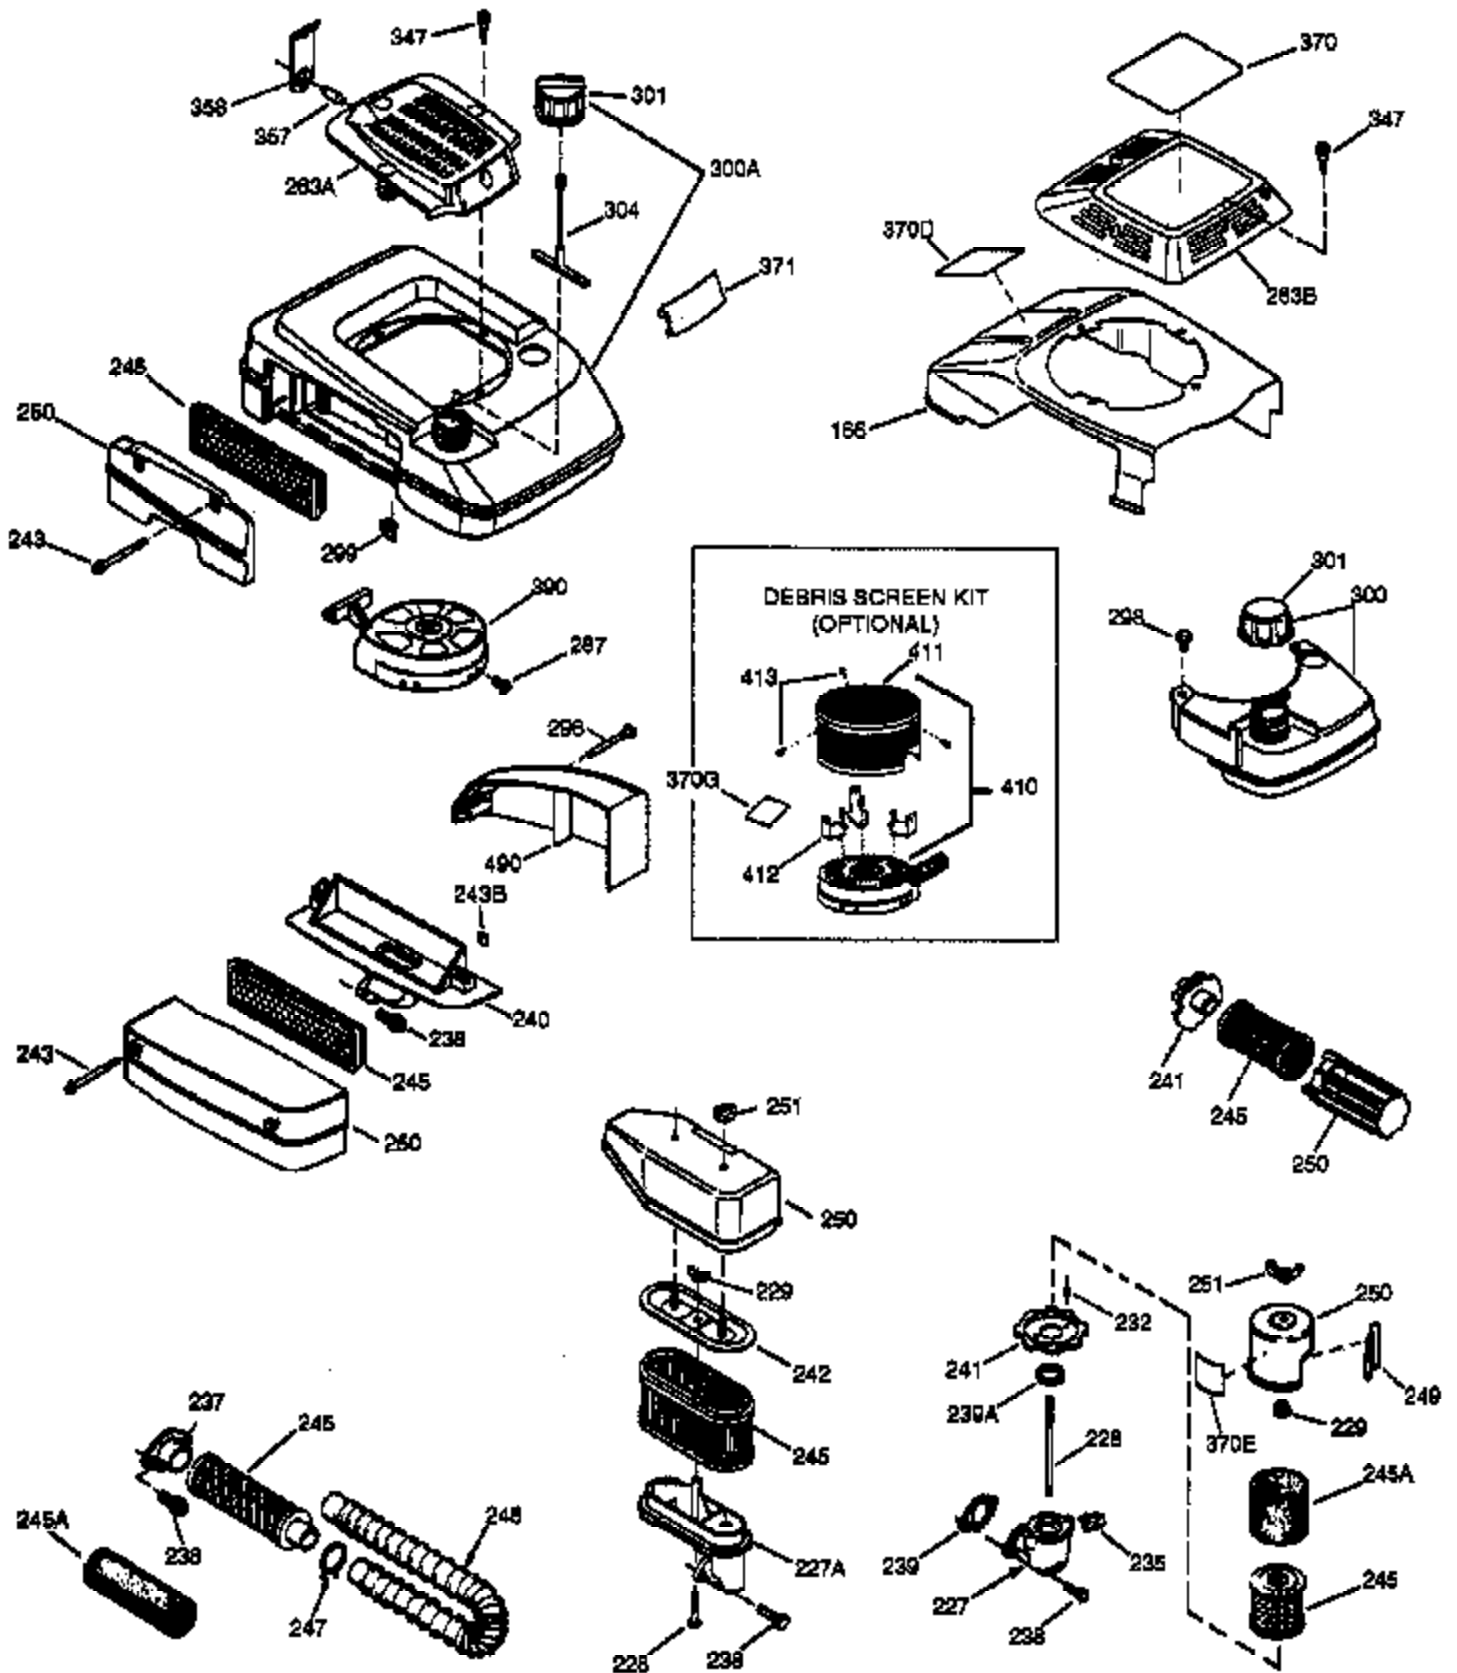

Ref #	Part Number	Qty	Description
178	29752	2	Nut & Lock Washer, 1/4-28
238	650932	2	Screw, 10-32 x 49/64"
239	34338	1	* Air Cleaner Gasket
241	36919	1	Air Cleaner Collar
245	36905	1	Air Cleaner Filter
250	36920	1	Air Cleaner Cover
263A	37184	1	Starter Grill
287	650926	2	Screw, 8-32 x 21/64"
298	28763	2	Screw, 10-32 x 35/64"
300	36916	1	Fuel Tank (Incl. 292 & 301)
301	36246	1	Fuel Cap
347	651038	1	Screw, 10-32 x 27/32"
390	590739	1	Rewind Starter (NOTE: This engine could have been built with 590702 starter).
900	0		Replacement Engine NONE
900	0	1	Replacement S/B 750834, order from 71 -999