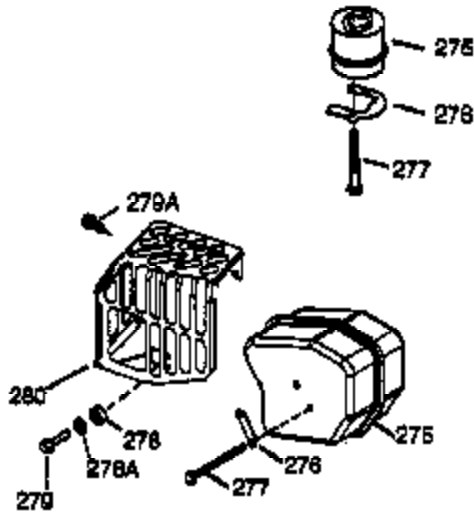

Ref #	Part Number	Qty	Description
19	33578	1	Extension Spring
69	37797	1	Mounting Flange Gasket
72	36083	1	Oil Drain Plug
75	27897	1	Oil Seal
86	650488	6	Screw, 1/4-20 x 1-1/4"
103	651007	2	Screw, Torx T-15, 10-24 x 15/16"
178	29752	2	Nut & Lock Washer, 1/4-28
182	30088A	2	Screw, 1/4-28 x 1"
185	36579	1	Intake Pipe
186	32653	1	Governor Link
216	33086	1	R.P.M. Adjusting Lever
223	651043	1	Screw, 1/4-20 x 1-31/64"
275	36950	1	Muffler (Incl. 276 & 277)
276	36949	1	Locking Plate
277	651039	2	Screw, 1/4-20 x 2-47/64"
325	29443	1	Spring Clip
370F	33183	1	Stop Decal