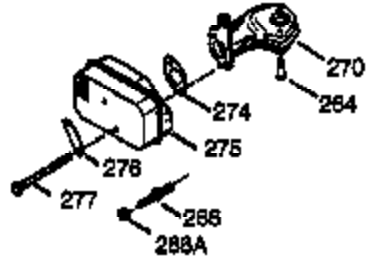

Ref #	Part Number	Qty	Description
19	33578	1	Extension Spring
69	37797	1	Mounting Flange Gasket
72	36083	1	Oil Drain Plug
75	27897	1	Oil Seal
86	650488	6	Screw, 1/4-20 x 1-1/4"
103	651007	2	Screw, Torx T-15, 10-24 x 15/16"
178	29752	2	Nut & Lock Washer, 1/4-28
182	30088A	2	Screw, 1/4-28 x 1"
185	36579	1	Intake Pipe
186	32653	1	Governor Link
216	33086	1	R.P.M. Adjusting Lever
223	651043	1	Screw, 1/4-20 x 1-31/64"
275	36950	1	Muffler (Incl. 276 & 277)
276	36949	1	Locking Plate
277	651039	2	Screw, 1/4-20 x 2-47/64"
325	29443	1	Spring Clip
370F	33183	1	Stop Decal