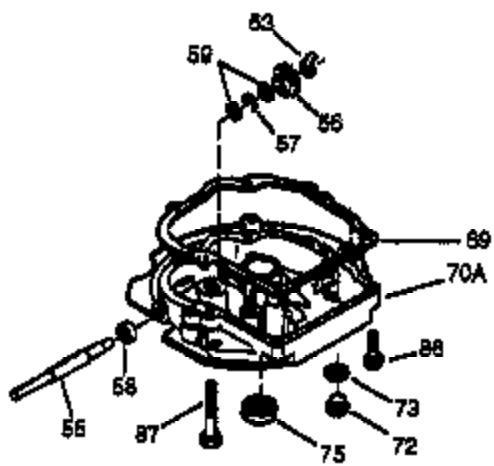

Ref #	Part Number	Qty	Description
19	33578	1	Extension Spring
69	37797	1	Mounting Flange Gasket
72	36083	1	Oil Drain Plug
75	27897	1	Oil Seal
86	650488	6	Screw, 1/4-20 x 1-1/4"
103	651007	2	Screw, Torx T-15, 10-24 x 15/16"
178	29752	2	Nut & Lock Washer, 1/4-28
182	30088A	2	Screw, 1/4-28 x 1"
185	36579	1	Intake Pipe
186	32653	1	Governor Link
216	33086	1	R.P.M. Adjusting Lever
223	651043	1	Screw, 1/4-20 x 1-31/64"
275	36950	1	Muffler (Incl. 276 & 277)
276	36949	1	Locking Plate
277	651039	2	Screw, 1/4-20 x 2-47/64"
325	29443	1	Spring Clip
370F	33183	1	Stop Decal