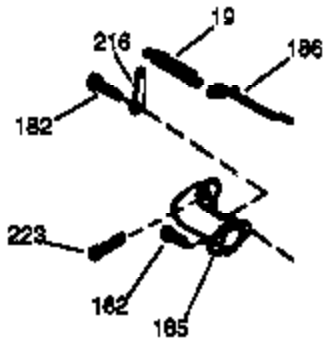

Ref #	Part Number	Qty	Description
19	33578	1	Extension Spring
69	37797	1	Mounting Flange Gasket
72	36083	1	Oil Drain Plug
75	27897	1	Oil Seal
86	650488	6	Screw, 1/4-20 x 1-1/4"
103	651007	2	Screw, Torx T-15, 10-24 x 15/16"
178	29752	2	Nut & Lock Washer, 1/4-28
182	30088A	2	Screw, 1/4-28 x 1"
185	36579	1	Intake Pipe
186	32653	1	Governor Link
216	33086	1	R.P.M. Adjusting Lever
223	651043	1	Screw, 1/4-20 x 1-31/64"
275	36950	1	Muffler (Incl. 276 & 277)
276	36949	1	Locking Plate
277	651039	2	Screw, 1/4-20 x 2-47/64"
325	29443	1	Spring Clip
370F	33183	1	Stop Decal