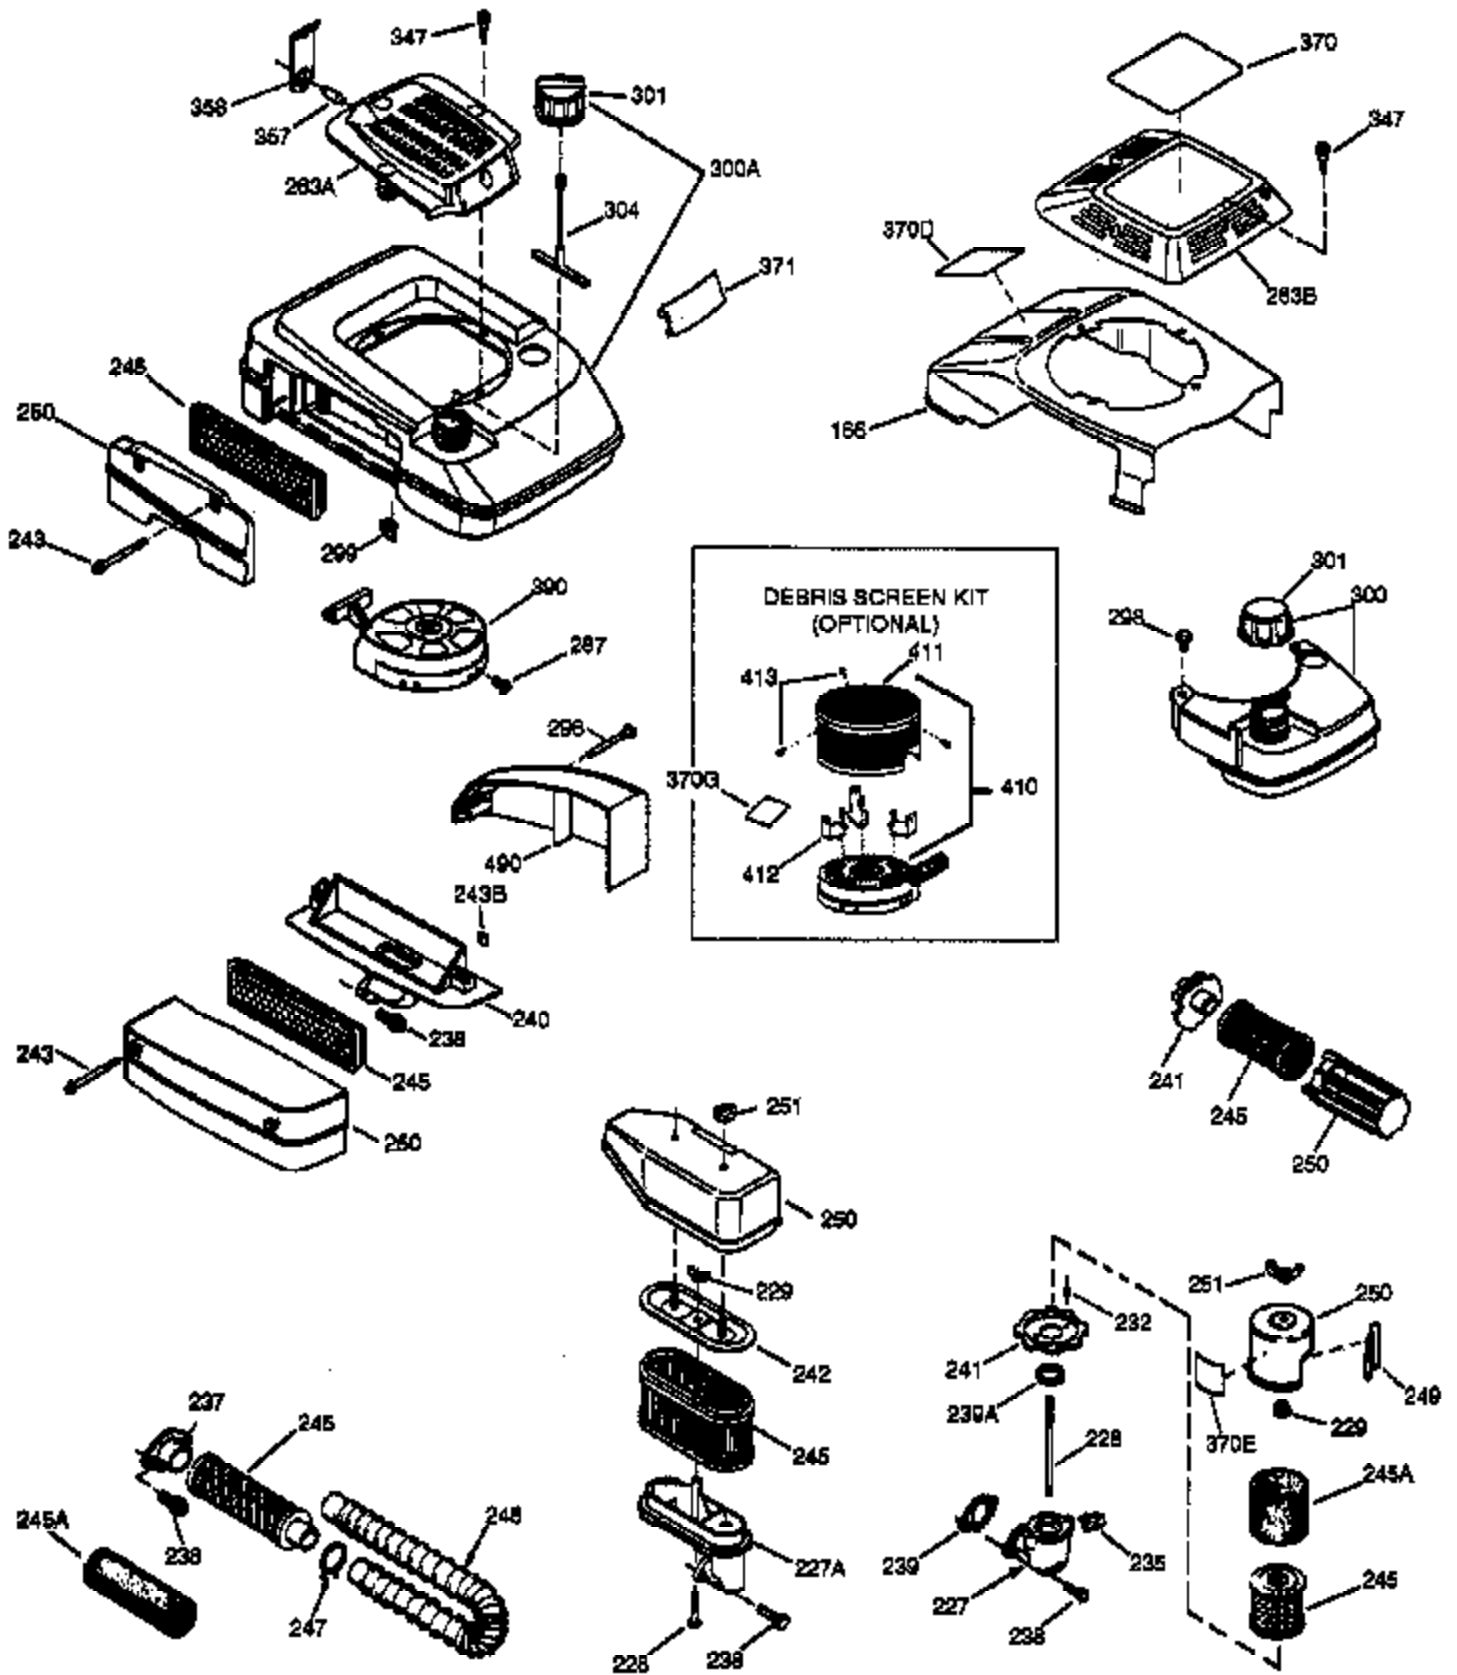

Ref #	Part Number	Qty	Description
178	29752	2	Nut & Lock Washer, 1/4-28
238	650806	2	Screw, 10-32 x 5/8"
239	34338	1	* Air Cleaner Gasket
240	36743	1	Air Cleaner Body (Incl. 239)
245	36745	1	Air Cleaner Filter
250	36744	1	Air Cleaner Cover
263A	36758	1	Starter Grill
287	650926	2	Screw, 8-32 x 21/64"
298	28763	3	Screw, 10-32 x 35/64"
300	36757	1	Fuel Tank (Incl. 292 & 301)
301	36246	1	Fuel Cap
370D	35977	1	Caution Decal
370F	33183	1	Stop Decal
390	590732	1	Rewind Starter (NOTE: This engine could have been built with 590738 starter).