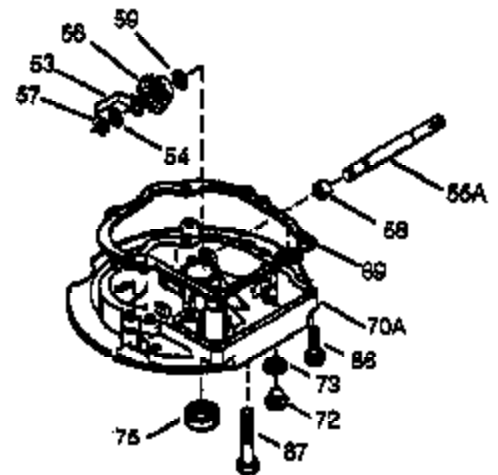

Ref #	Part Number	Qty	Description
178	29752	2	Nut & Lock Washer, 1/4-28
238	650932	2	Screw, 10-32 x 49/64"
239	34338	1	* Air Cleaner Gasket
241	36919	1	Air Cleaner Collar
245	36905	1	Air Cleaner Filter
250	36920	1	Air Cleaner Cover
263A	37184	1	Starter Grill
287	650926	2	Screw, 8-32 x 21/64"
298	28763	2	Screw, 10-32 x 35/64"
300	36916	1	Fuel Tank (Incl. 292 & 301)
301	36246	1	Fuel Cap
347	651038	1	Screw, 10-32 x 27/32"
390	590739	1	Rewind Starter (NOTE: This engine could have been built with 590702 starter).
900	0		Replacement Engine NONE
900	0	1	Replacement S/B 750834, order from 71 -999