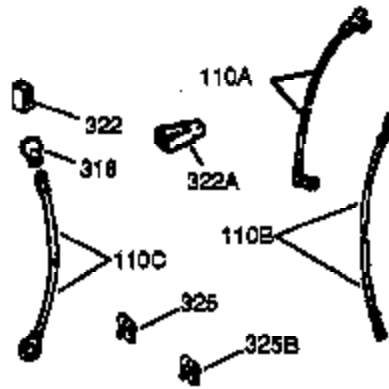

Ref #	Part Number	Qty	Description
178	29752	2	Nut & Lock Washer, 1/4-28
238	650932	2	Screw, 10-32 x 49/64"
239	34338	1	* Air Cleaner Gasket
241	36919	1	Air Cleaner Collar
245	36905	1	Air Cleaner Filter
250	36920	1	Air Cleaner Cover
263A	37184	1	Starter Grill
287	650926	2	Screw, 8-32 x 21/64"
298	28763	2	Screw, 10-32 x 35/64"
300	36916	1	Fuel Tank (Incl. 292 & 301)
301	36246	1	Fuel Cap
347	651038	1	Screw, 10-32 x 27/32"
390	590739	1	Rewind Starter (NOTE: This engine could have been built with 590702 starter).
900	0		Replacement Engine NONE
900	0	1	Replacement S/B 750834, order from 71 -999