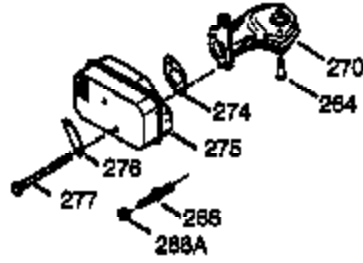

Ref #	Part Number	Qty	Description
178	29752	2	Nut & Lock Washer, 1/4-28
238	650932	2	Screw, 10-32 x 49/64"
239	34338	1	* Air Cleaner Gasket
241	36919	1	Air Cleaner Collar
245	36905	1	Air Cleaner Filter
250	36920	1	Air Cleaner Cover
263A	37184	1	Starter Grill
287	650926	2	Screw, 8-32 x 21/64"
298	28763	2	Screw, 10-32 x 35/64"
300	36916	1	Fuel Tank (Incl. 292 & 301)
301	36246	1	Fuel Cap
347	651038	1	Screw, 10-32 x 27/32"
390	590739	1	Rewind Starter (NOTE: This engine could have been built with 590702 starter).
900	0		Replacement Engine NONE
900	0	1	Replacement S/B 750834, order from 71 -999