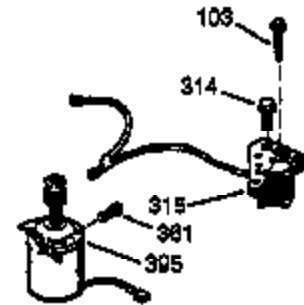

Ref #	Part Number	Qty	Description
178	29752	2	Nut & Lock Washer, 1/4-28
238	650932	2	Screw, 10-32 x 49/64"
239	34338	1	* Air Cleaner Gasket
241	36919	1	Air Cleaner Collar
245	36905	1	Air Cleaner Filter
250	36920	1	Air Cleaner Cover
263A	37184	1	Starter Grill
287	650926	2	Screw, 8-32 x 21/64"
298	28763	2	Screw, 10-32 x 35/64"
300	36916	1	Fuel Tank (Incl. 292 & 301)
301	36246	1	Fuel Cap
347	651038	1	Screw, 10-32 x 27/32"
390	590739	1	Rewind Starter (NOTE: This engine could have been built with 590702 starter).
900	0		Replacement Engine NONE
900	0	1	Replacement S/B 750834, order from 71 -999