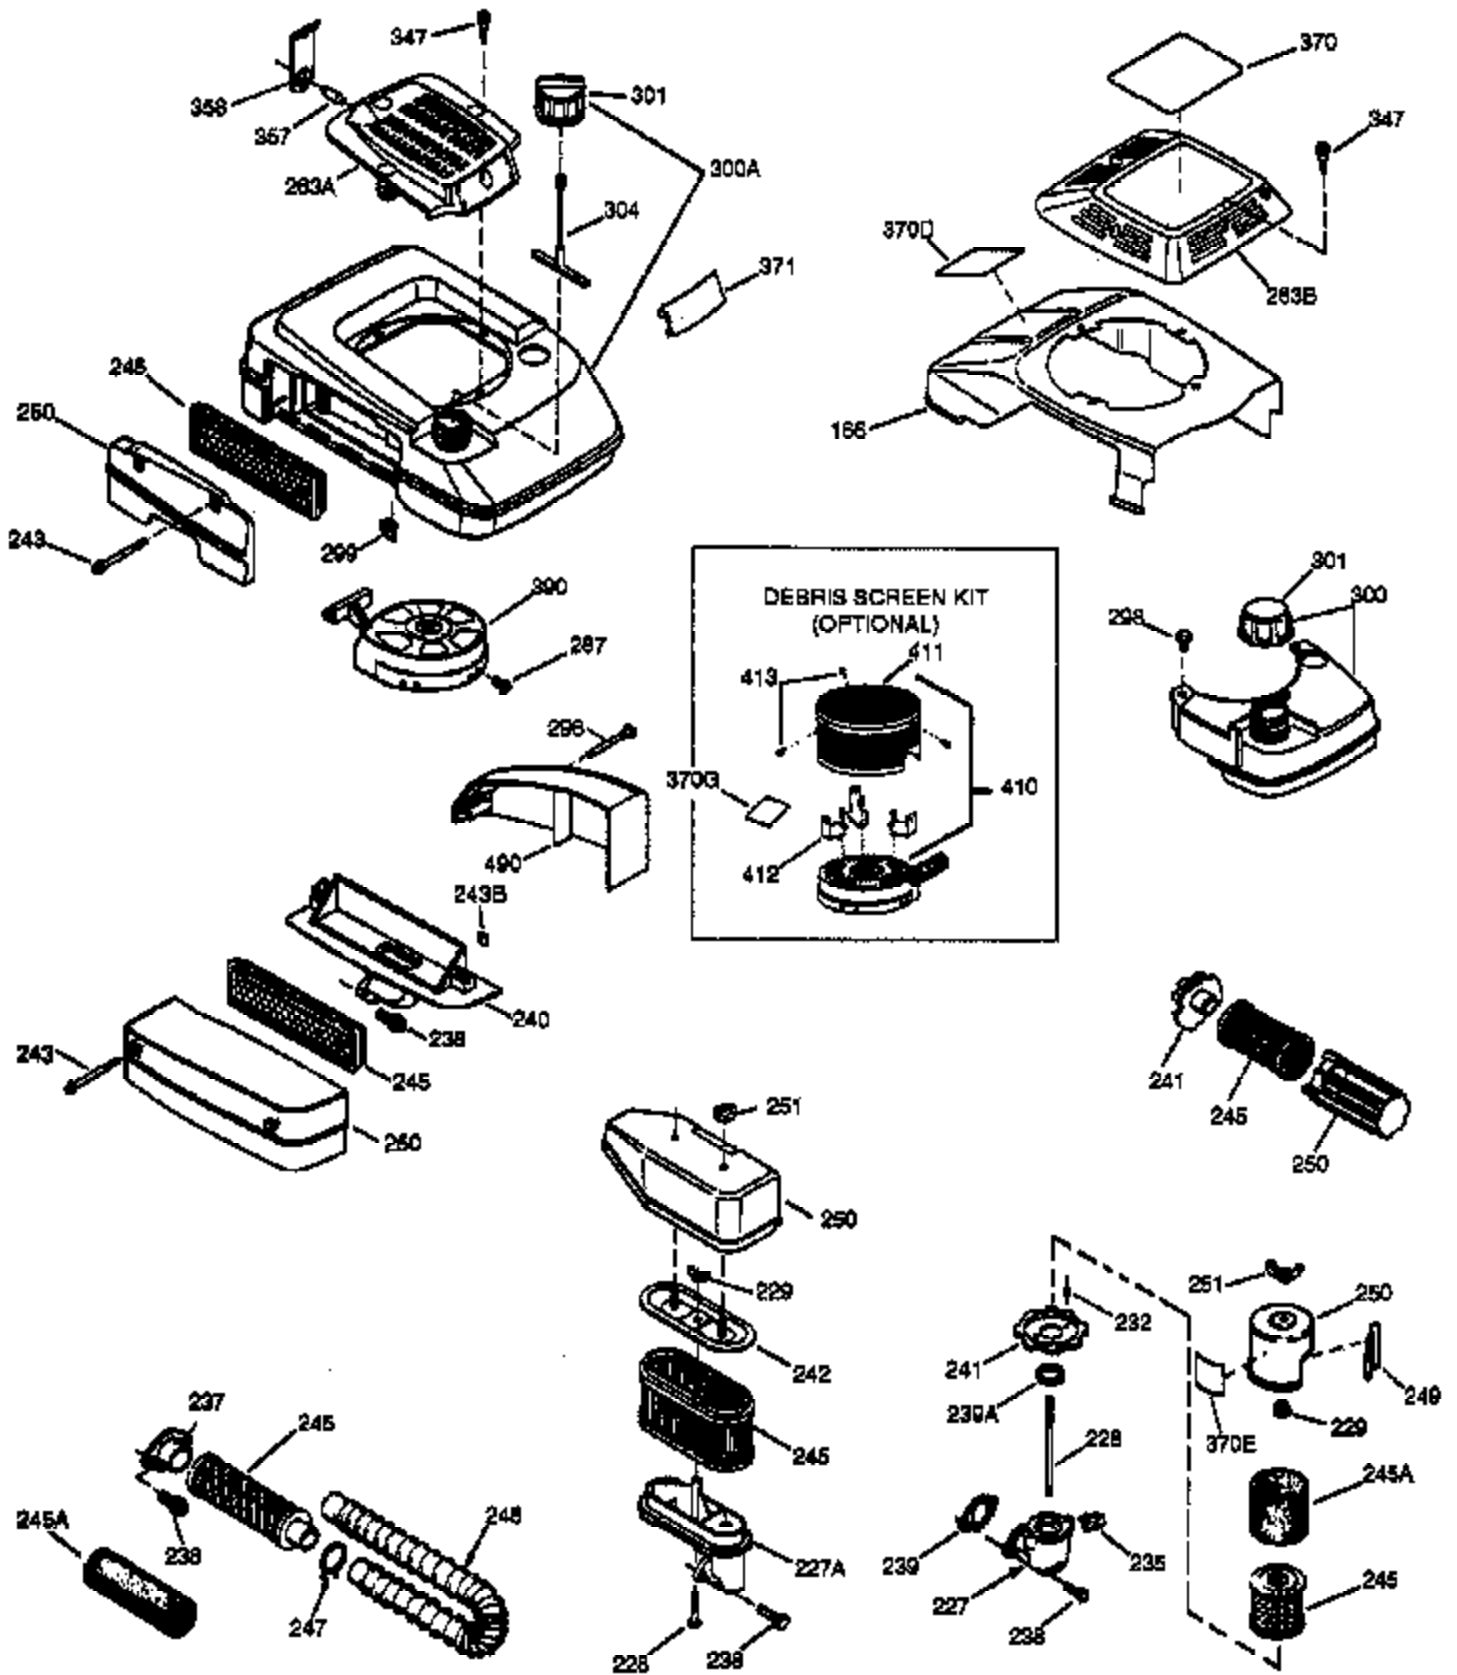

Ref #	Part Number	Qty	Description
178	29752	2	Nut & Lock Washer, 1/4-28
238	650932	2	Screw, 10-32 x 49/64"
239	34338	1	* Air Cleaner Gasket
241	36919	1	Air Cleaner Collar
245	36905	1	Air Cleaner Filter
250	36920	1	Air Cleaner Cover
263A	37184	1	Starter Grill
287	650926	2	Screw, 8-32 x 21/64"
298	28763	2	Screw, 10-32 x 35/64"
300	36916	1	Fuel Tank (Incl. 292 & 301)
301	36246	1	Fuel Cap
347	651038	1	Screw, 10-32 x 27/32"
390	590739	1	Rewind Starter (NOTE: This engine could have been built with 590702 starter).
900	0		Replacement Engine NONE
900	0	1	Replacement S/B 750834, order from 71 -999