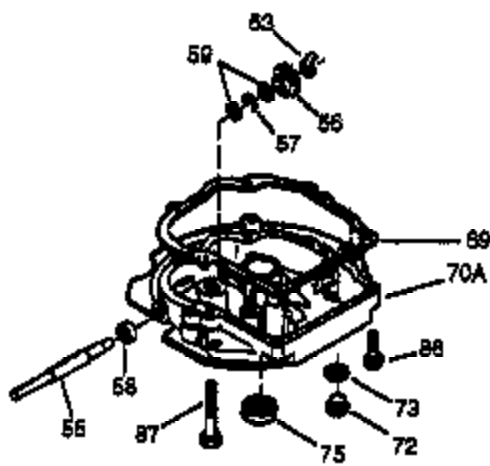

Ref #	Part Number	Qty	Description
178	29752	2	Nut & Lock Washer, 1/4-28
238	650932	2	Screw, 10-32 x 49/64"
239	34338	1	* Air Cleaner Gasket
241	36919	1	Air Cleaner Collar
245	36905	1	Air Cleaner Filter
250	36920	1	Air Cleaner Cover
263A	37184	1	Starter Grill
287	650926	2	Screw, 8-32 x 21/64"
298	28763	2	Screw, 10-32 x 35/64"
300	36916	1	Fuel Tank (Incl. 292 & 301)
301	36246	1	Fuel Cap
347	651038	1	Screw, 10-32 x 27/32"
390	590739	1	Rewind Starter (NOTE: This engine could have been built with 590702 starter).
900	0		Replacement Engine NONE
900	0	1	Replacement S/B 750834, order from 71 -999