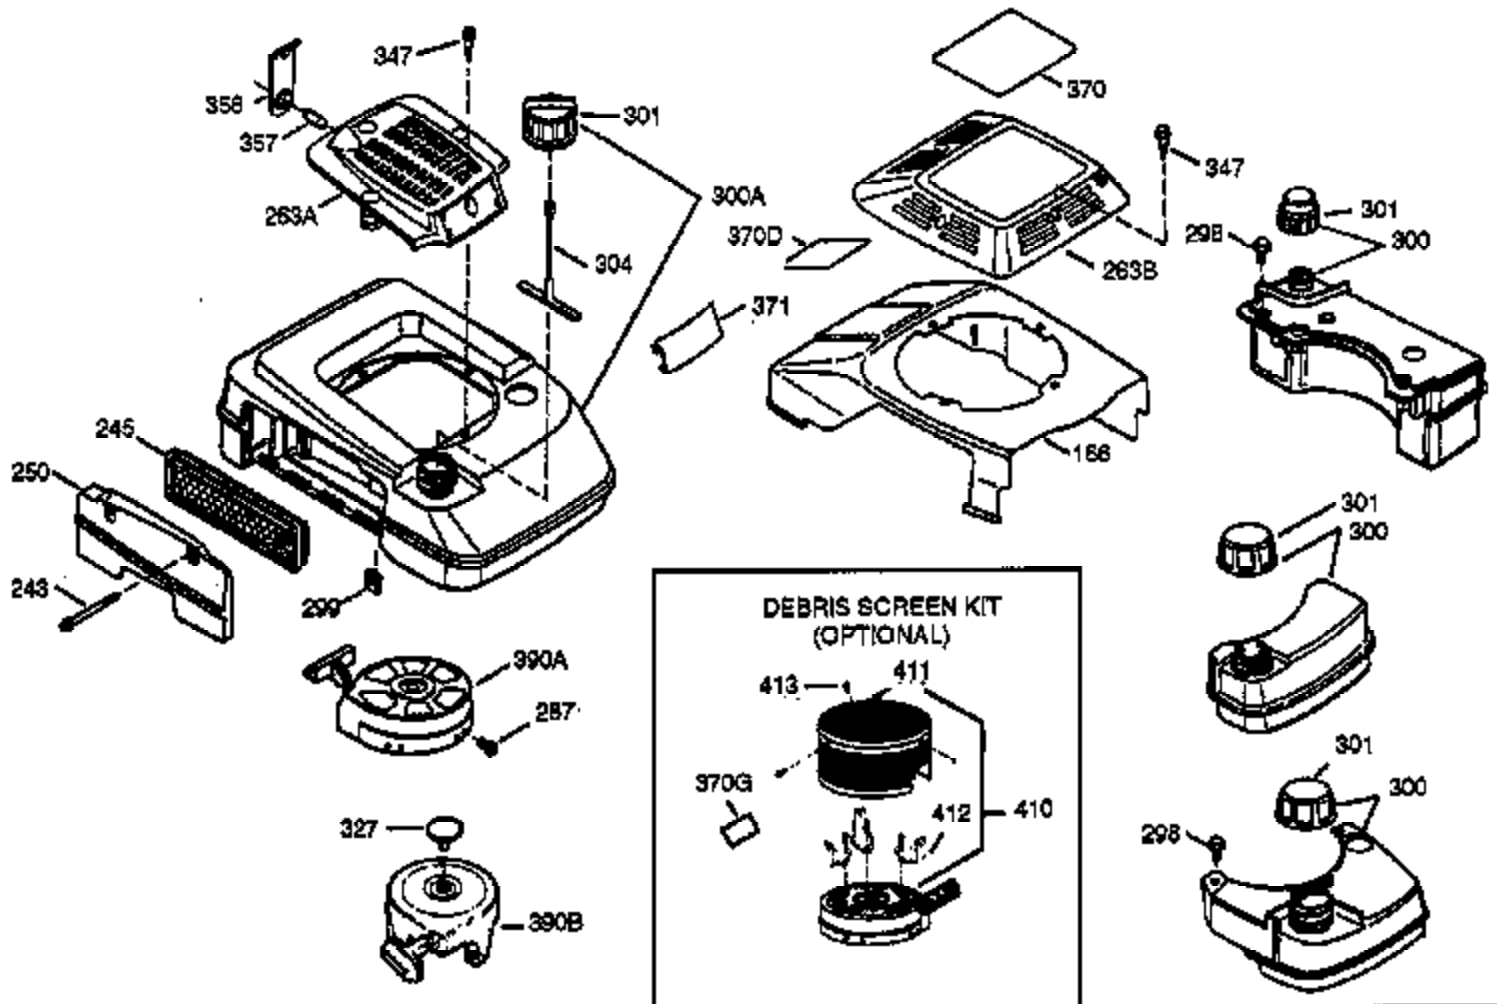

Ref #	Part Number	Qty	Description
400	37825	1	* Gasket Set (Incl. items marked PK i n notes)
420	730225	1	SAE 30 4-Cycle Engine Oil (Quart)

ILLUSTRATION SHOWS TYPICAL PARTS ONLY. ORDER BY PART NUMBER. PARTS NOT LISTED ARE SUPPLIED BY OEM.

VIEW 2 OF 3