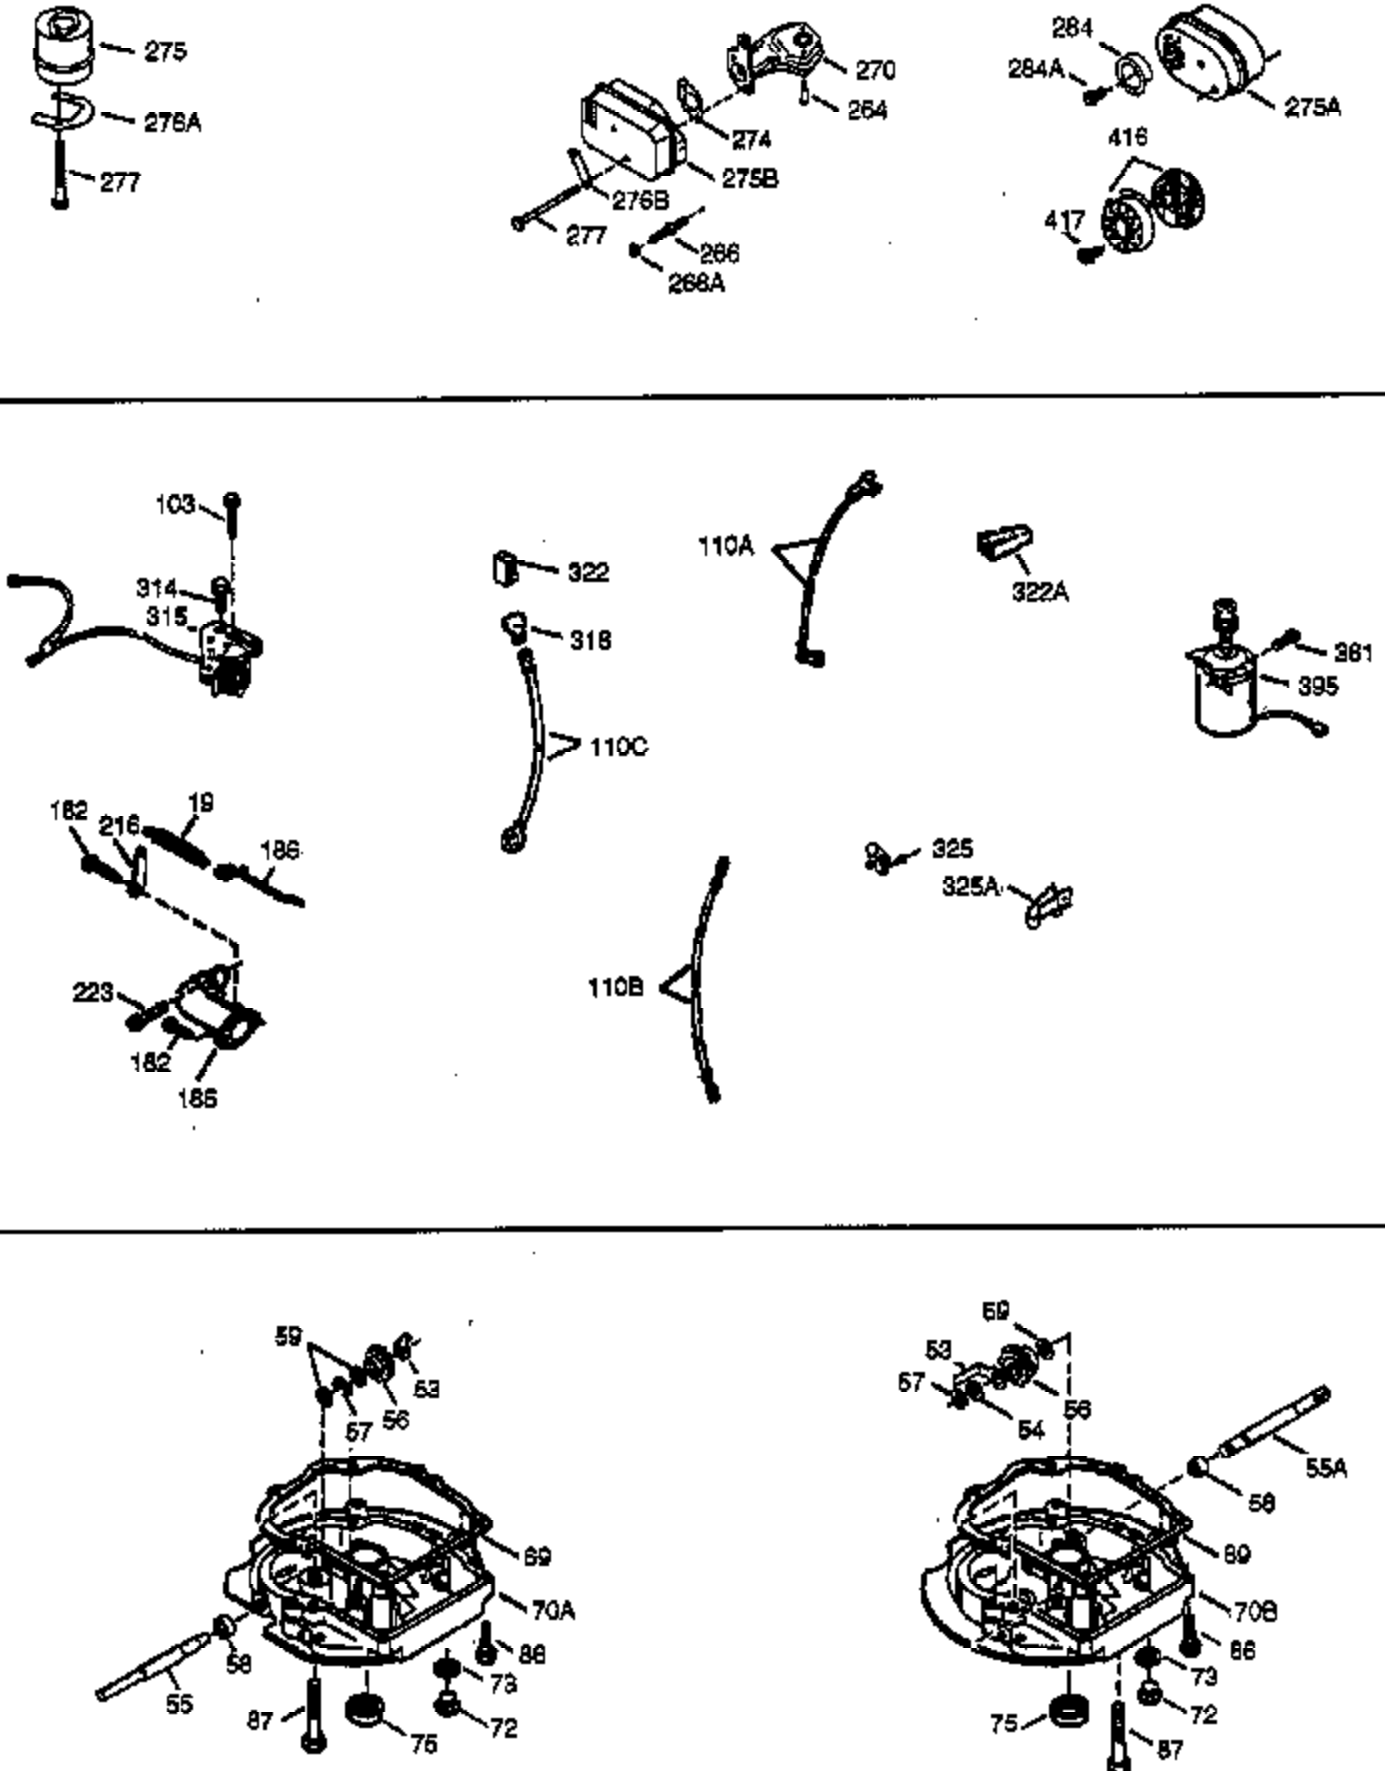

Ref #	Part Number	Qty	Description
400	37825	1	* Gasket Set (Incl. items marked PK i n notes)
420	730225	1	SAE 30 4-Cycle Engine Oil (Quart)

ILLUSTRATION SHOWS TYPICAL PARTS ONLY. ORDER BY PART NUMBER. PARTS NOT LISTED ARE SUPPLIED BY OEM.

ILLUSTRATION SHOWS TYPICAL PARTS ONLY. ORDER BY PART NUMBER. PARTS NOT LISTED ARE SUPPLIED BY OEM.
VIEW 3 OF 3

Ref #	Part Number	Qty	Description
	19 33578	1	Extension Spring
	69 37797	1	Mounting Flange Gasket
	72 36083	1	Oil Drain Plug
	75 28460	1	Oil Seal
	86 650488	6	Screw, 1/4-20 x 1-1/4"
	103 651007	2	Screw, Torx T-15, 10-24 x 15/16"
	182 30088A	2	Screw, 1/4-28 x 1"
	185 36579	1	Intake Pipe
	186 34337	1	Governor Link
	223 651044	1	Screw, 1/4-20 x 2-25/32"
	240 36743	1	Air Cleaner Body (Incl. 239)
	266A 650852	1	Nut & Lockwasher, 1/4-20
	266 651040	1	Stud, 1/4-20
	275 36950	1	Muffler (Incl. 276 & 277)
	277 651039	2	Screw, 1/4-20 x 2-47/64"
	278 37209	1	Spacer
	278A 30773	1	Spacer
	279 650431	1	Screw, Torx T-25, 10-32 x 5/8"
	280 37210	1	Heat Shield
	325 29443	1	Spring Clip
	370K 36695	1	Starter Decal
	370B 35169	1	Control Decal