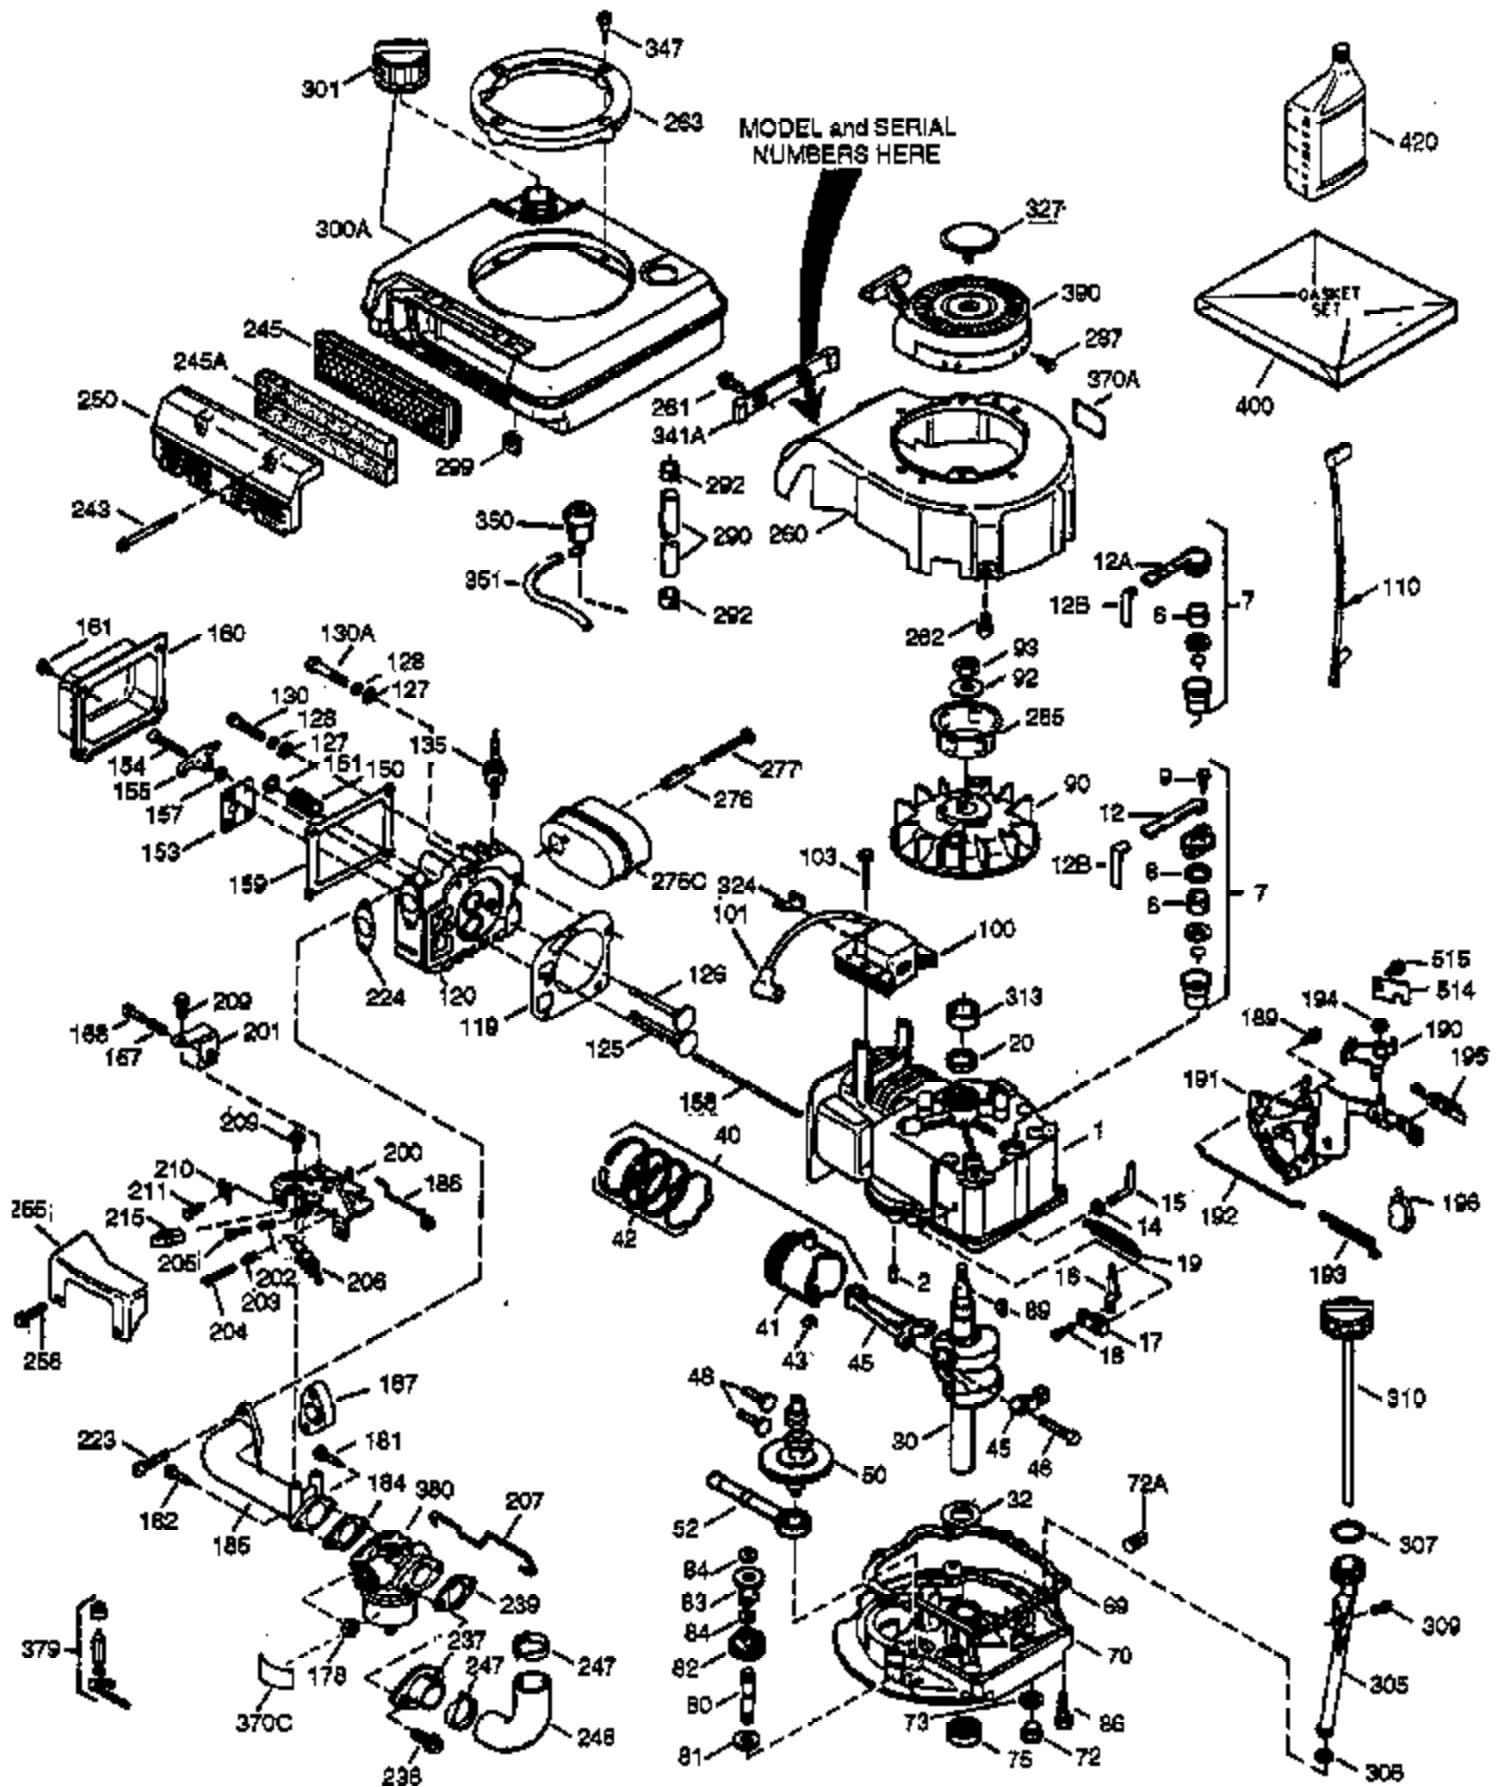

ILLUSTRATION SHOWS TYPICAL PARTS ONLY. ORDER BY PART NUMBER. PARTS NOT LISTED ARE SUPPLIED BY OEM.
VIEW 1 OF 3