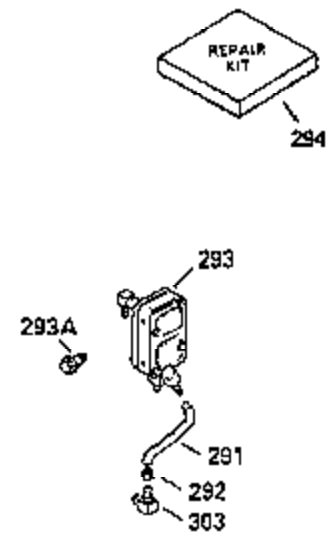

ILLUSTRATION SHOWS TYPICAL PARTS ONLY. ORDER BY PART NUMBER. PARTS NOT LISTED ARE SUPPLIED BY OEM. .

Ref #	Part Number	Qty	Description
245	35403		Air Cleaner Element (Incl. 234)
262	29747B		Screw, 5/16-24 x 21/32"
290	30705		Fuel Line (16" or 40cm)
292	26460		Fuel Line Clamp
308A	35437		Fill Tube Clip
327	35392		Starter Plug
370A	34686		Name Decal
370C	35274		Instruction Decal
380	632498		Carburetor (Incl. 184) (Refer to Division 5, Section A, page A4-2 or Fiche 12, Grid F-1for breakdown)