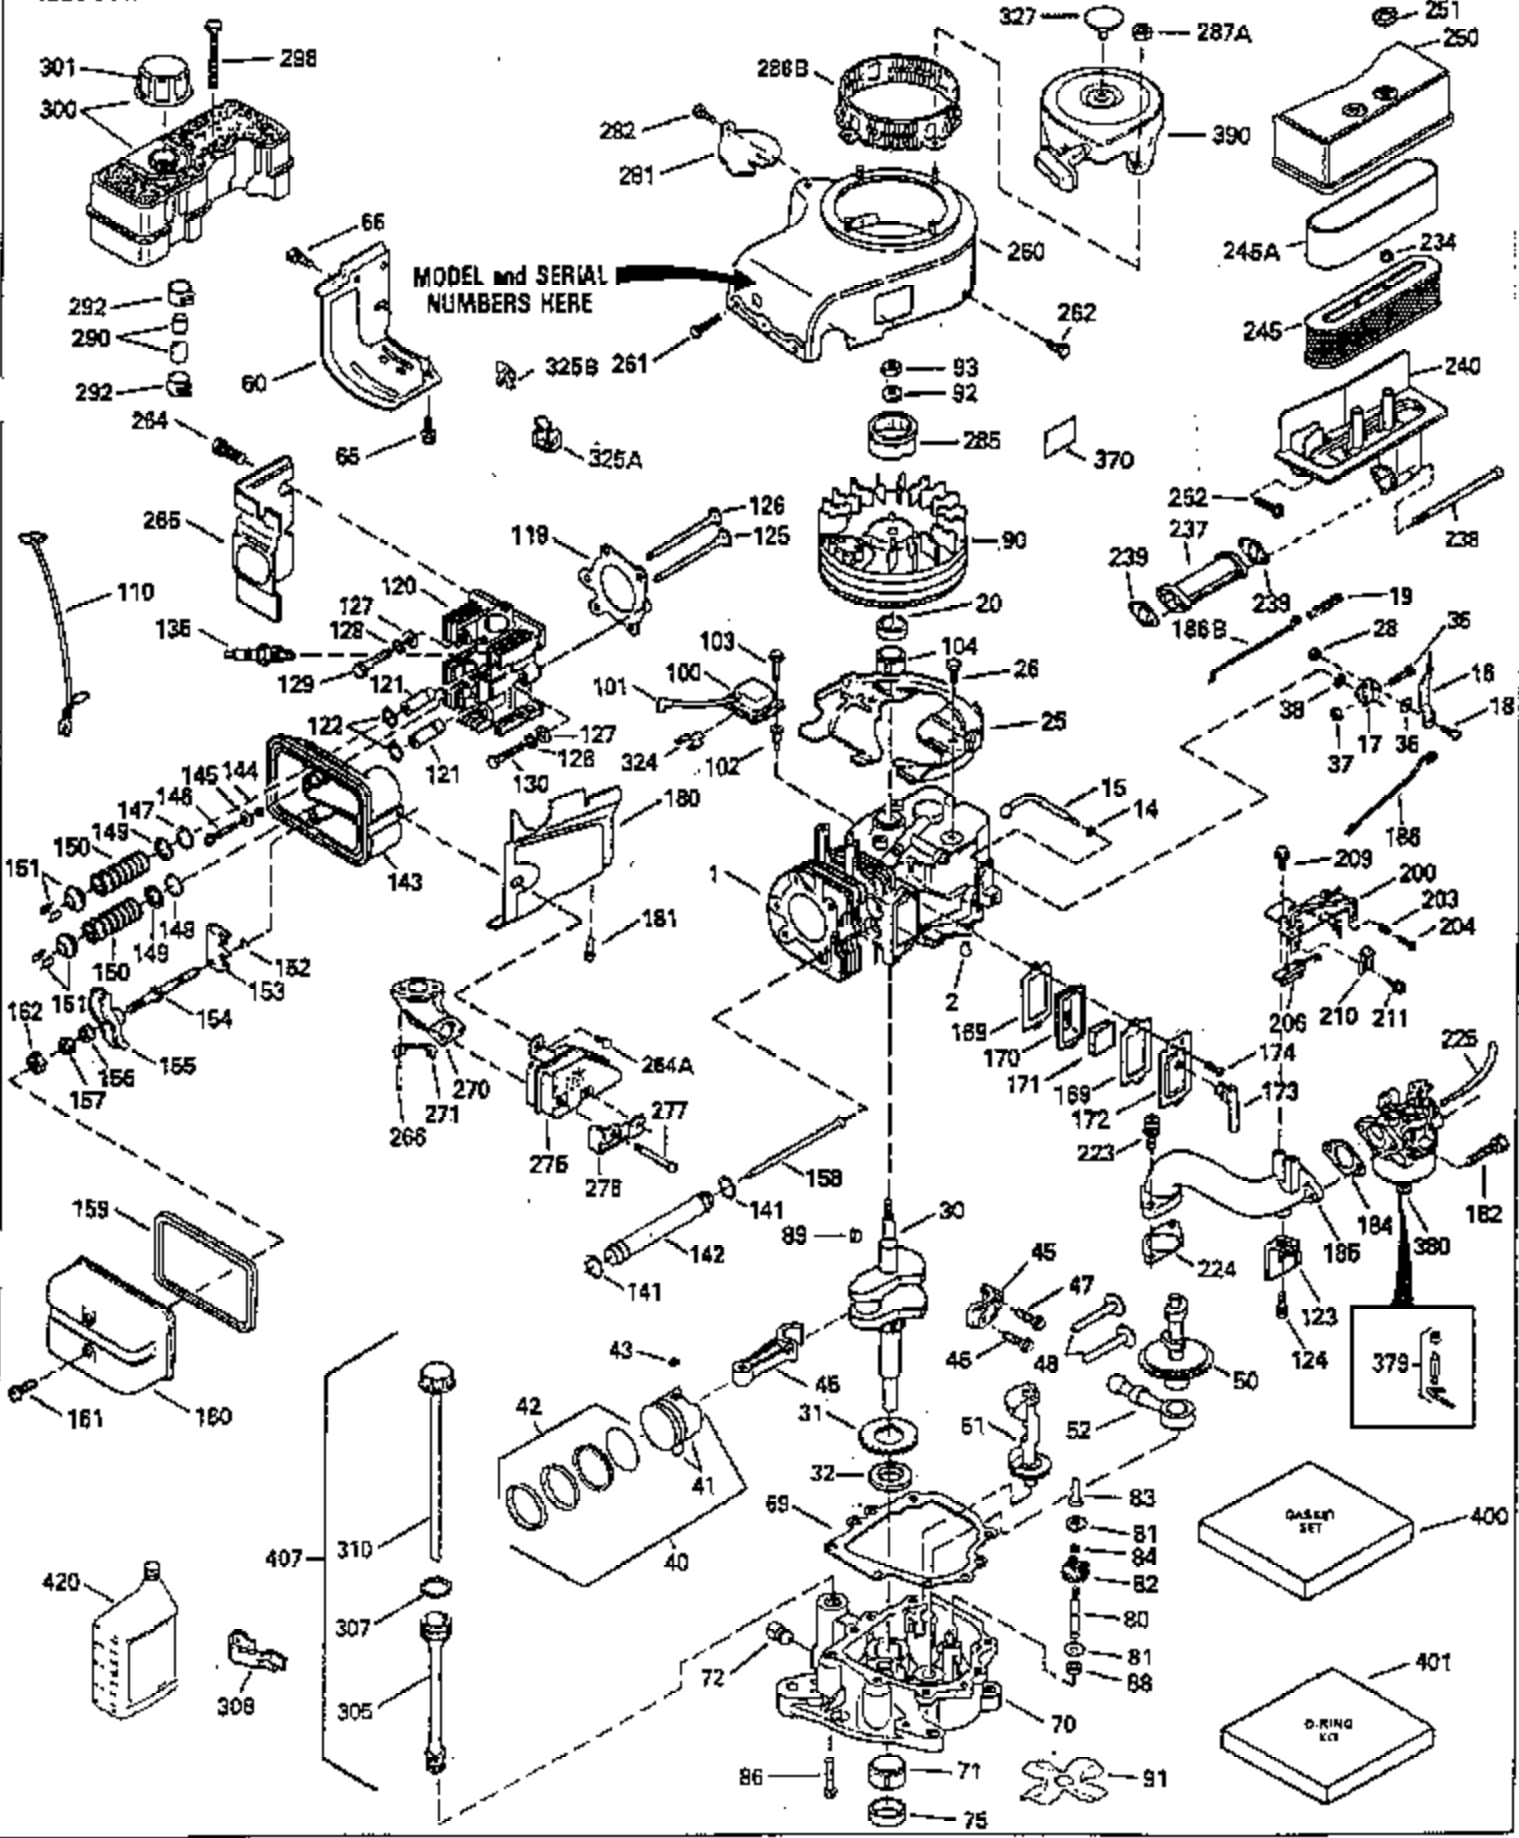

ILLUSTRATION SHOWS TYPICAL PARTS ONLY. ORDER BY PART NUMBER. PARTS NOT LISTED ARE SUPPLIED BY OEM.

Ref #	Part Number	Qty	Description
1	35323A		Cylinder (Incl. 2 & 20) (3-5/16" Bore)
2	27652		Dowel Pin
14	28277		Washer
15	35324		Governor Rod
16	32651		Governor Lever
17	29916		Governor Lever Clamp
18	650548		Screw, 8-32 x 5/16"
19	35203		Extension Spring
20	35319		Oil Seal
25	35326		Blower Housing Baffle
26	650561		Screw, 1/4-20 x 5/8"
28	30322		Lock Nut, 8-32
30	35335A		Crankshaft (Counterbalance)
31	35327		Counterbalance Gear
32	35653		Shim Washer (.015") (Use as required)
35	29826		Screw, 10-32 x 3/4"
36	29918		Lock Washer
37	29216		Lock Nut, 10-32
38	29642		Retaining Ring
40	35339A		Piston, Pin & Ring Set (Std.) (3-5/16 ")
40	35340A		Piston, Pin & Ring Set (.010" OS)
40	35341A		Piston, Pin & Ring Set (.020" OS)
41	35329		Piston & Pin Assy. (Std.) (Incl. No. 43)
41	35430		Piston & Pin Assy. (.010" OS) (Incl. 43)
41	35431		Piston & Pin Assy. (.020" OS) (Incl. 43)
42	34866A		Ring Set (Std.)
42	34867A		Ring Set (.010" OS)
42	34868A		Ring Set (.020" OS)
43	31919		Piston Pin Retaining Ring
45	35330A		Connecting Rod Ass'y. (Incl. 46 & 47)
46	650908		Connecting Rod Bolt
47	650882		Connecting Rod Bolt
48	35313		Valve Lifter
50	35314		Camshaft (MCR)
51	35315A		Counterbalance Weight
52	31356		Oil Pump
60	35316A		Blower Housing Extension
65	650128		Screw, 10-24 x 1/2"
66	30063		Screw, Torx T-30 , 1/4-20 x 1/2"
69	35317		* Mounting Flange Gasket
70	35401A		Mounting Flange (Incl. 71, 72, 75 & 8 0)
71	35377		Crankshaft Bushing
72	31927		Oil Drain Plug
75	35319		Oil Seal
80	35712		Governor Shaft
81	35479		Washer, Flat
82	35321		Governor Gear Ass'y. (Incl. 81)
83	35322		Governor Spool
84	29193		Retaining Ring
86	650833		Screw, 1/4-20 x 1-3/16"
88	31707A		Spacer (Incl. 81)
89	32589		Flywheel Key
90	611090		Flywheel
92	650880		Lock Washer
93	650881		Flywheel Nut
100	35135		Solid State Ignition
101	610118		Spark Plug Cover
102	650872		Solid State Mounting Stud