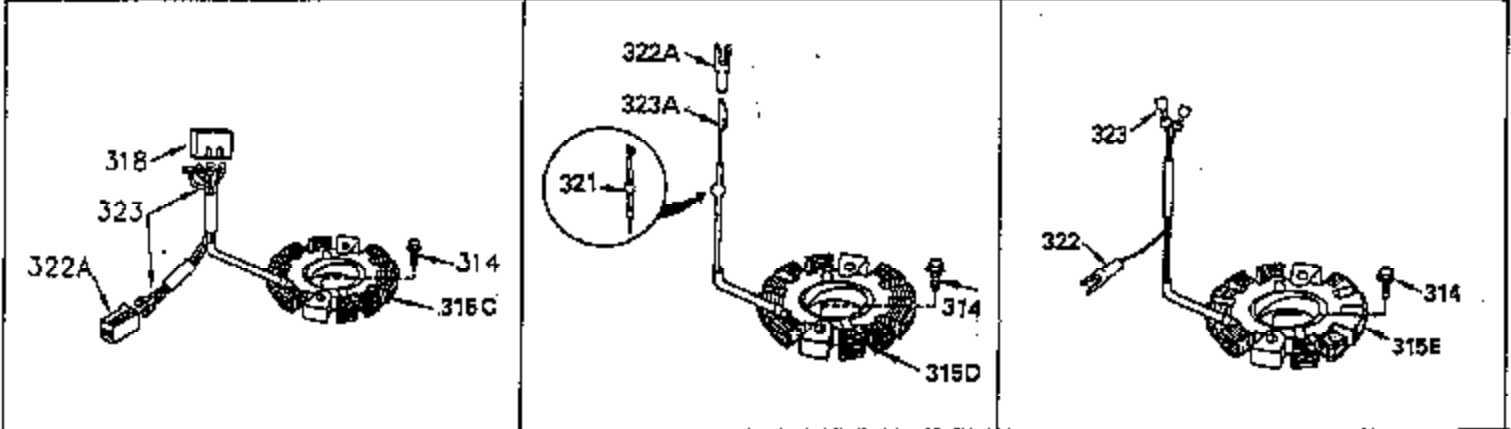

Ref #	Part Number	Qty	Description
16	32651		Governor Lever
17	29916		Governor Lever Clamp
18	650548		Screw, 8-32 x 5/16"
19	35203		Extension Spring
28	30322		Lock Nut, 8-32
35	29826		Screw, 10-32 x 3/4"
36	29918		Lock Washer
37	29216		Lock Nut, 10-32
38	29642		Retaining Ring
60	35316A		Blower Housing Extension
65	650128		Screw, 10-24 x 1/2"
66	30063		Screw, Torx T-30 , 1/4-20 x 1/2"
172	28425		Valve Cover
173	35350		Breather Tube
174	650128		Screw, 10-24 x 1/2"
182	650517		Screw, 1/4-20 x 27/32"
186	35302		Governor Link
186	35522		Governor Link
209A	30200		Screw, 10-24 x 9/16"
210	27793		Conduit Clip
211	28942		Screw, 10-32 x 3/8"
266	650876		Screw, 5/16-18 x 1-1/4"
270	35292		Exhaust Manifold
271	35293		Locking Plate (Manifold)
276	35348		Locking Plate
277	650877		Screw, 5/16-18 x 4-1/2"
284	35428		Muffler Deflector
327	35392		Starter Plug
363	34148		Spring
370C	35274		Instruction Decal
380	632498		Carburetor (Incl. 184) (Refer to Division 5, Section A, page A4-2 or Fiche 12, Grid F-1for breakdown)
390	590633		Rewind Starter (Refer to Division 5, Section C, page 30 or Fiche 12, Grid G-9 for breakdown)
396	33329D		Electric Starter Motor (120 Volt)(opt ional) Engine requires a ring gear flywheel (611091 minimum) and the cylinder must have drilled and tapped startermounting bosses to add the electric starter.
414	35352		Spark Arrestor Screen (Incl.416)(Opti onal)
416	650760		Screw, 8-32 x 3/8" (Optional)

ILLUSTRATION SHOWS TYPICAL PARTS ONLY. ORDER BY PART NUMBER. PARTS NOT LISTED ARE SUPPLIED BY OEM.