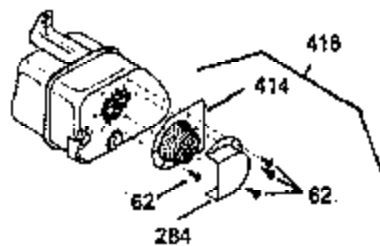

**OPTIONAL SPARK
ARRESTOR**