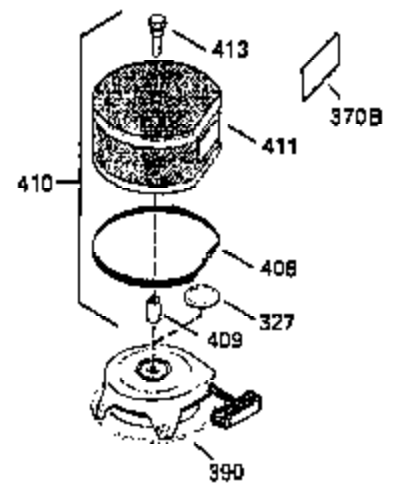

ILLUSTRATION SHOWS TYPICAL PARTS ONLY. ORDER BY PART NUMBER. PARTS NOT LISTED ARE SUPPLIED BY OEM.

**OPTIONAL ELECTRIC
 STARTER MOTOR**

**OPTIONAL SPARK
 ARRESTOR**

**OPTIONAL DEBRIS
 SCREEN**

Ref #	Part Number	Qty	Description
16	32651		Governor Lever
17	29916		Governor Lever Clamp
18	650548		Screw, 8-32 x 5/16"
19	35203		Extension Spring
28	30322		Lock Nut, 8-32
35	29826		Screw, 10-32 x 3/4"
36	29918		Lock Washer
37	29216		Lock Nut, 10-32
38	29642		Retaining Ring
60	35316A		Blower Housing Extension
65	650128		Screw, 10-24 x 1/2"
66	30063		Screw, Torx T-30 , 1/4-20 x 1/2"
172	28425		Valve Cover
173	35350		Breather Tube
174	650128		Screw, 10-24 x 1/2"
182	650517		Screw, 1/4-20 x 27/32"
186	35302		Governor Link
186	35522		Governor Link
209A	30200		Screw, 10-24 x 9/16"
210	27793		Conduit Clip
211	28942		Screw, 10-32 x 3/8"
266	650876		Screw, 5/16-18 x 1-1/4"
270	35292		Exhaust Manifold
271	35293		Locking Plate (Manifold)
276	35348		Locking Plate
277	650877		Screw, 5/16-18 x 4-1/2"
284	35428		Muffler Deflector
327	35392		Starter Plug
363	34148		Spring
370C	35274		Instruction Decal
380	632498		Carburetor (Incl. 184) (Refer to Division 5, Section A, page A4-2 or Fiche 12, Grid F-1for breakdown)
390	590633		Rewind Starter (Refer to Division 5, Section C, page 30 or Fiche 12, Grid G-9 for breakdown)
396	33329D		Electric Starter Motor (120 Volt)(opt ional) Engine requires a ring gear flywheel (611091 minimum) and the cylinder must have drilled and tapped startermounting bosses to add the electric starter.
414	35352		Spark Arrestor Screen (Incl.416)(Opti onal)
416	650760		Screw, 8-32 x 3/8" (Optional)