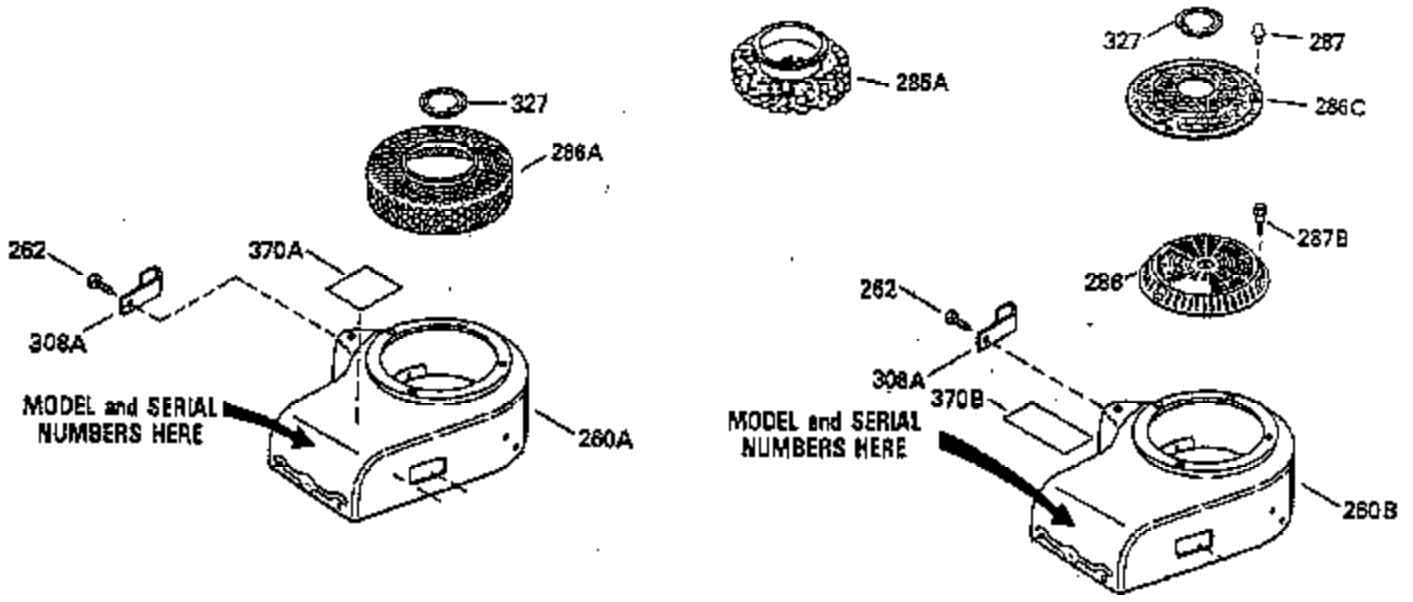

ILLUSTRATION SHOWS TYPICAL PARTS ONLY. ORDER BY PART NUMBER. PARTS NOT LISTED ARE SUPPLIED BY OEM. .

Ref #	Part Number	Qty	Description
245	35403		Air Cleaner Element (Incl. 234)
262	29747B		Screw, 5/16-24 x 21/32"
290	30705		Fuel Line (16" or 40cm)
292	26460		Fuel Line Clamp
308A	35437		Fill Tube Clip
327	35392		Starter Plug
370A	34686		Name Decal
370C	35274		Instruction Decal
380	632498		Carburetor (Incl. 184) (Refer to Division 5, Section A, page A4-2 or Fiche 12, Grid F-1for breakdown)