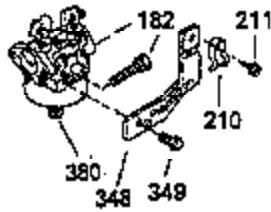

ILLUSTRATION SHOWS TYPICAL PARTS ONLY. ORDER BY PART NUMBER. PARTS NOT LISTED ARE SUPPLIED BY OEM.