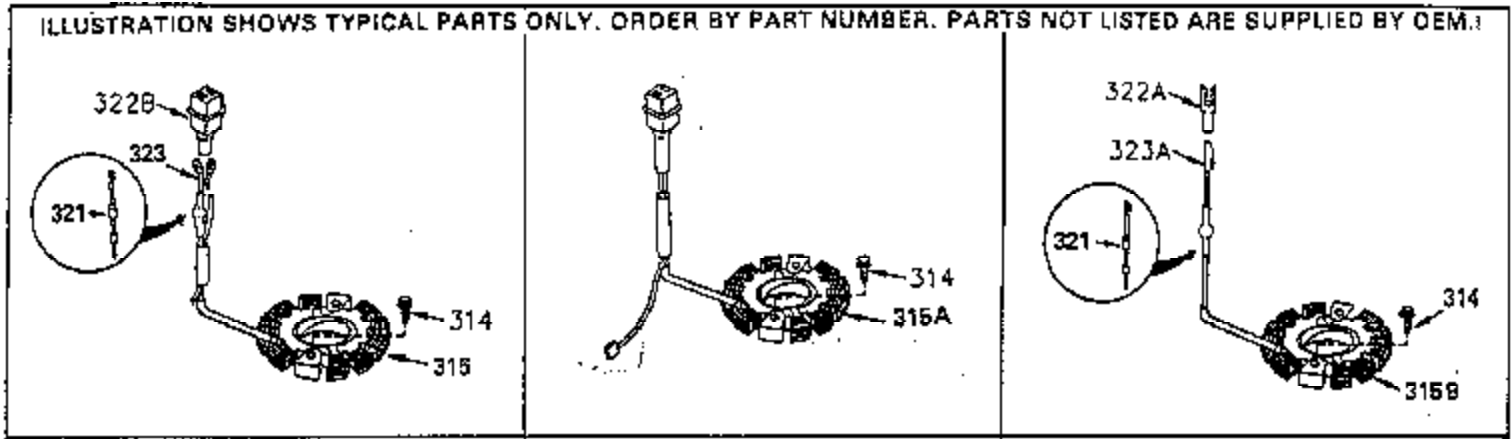

Ref #	Part Number	Qty	Description
16	32651		Governor Lever
17	29916		Governor Lever Clamp
18	650548		Screw, 8-32 x 5/16"
19	35203		Extension Spring
28	30322		Lock Nut, 8-32
35	29826		Screw, 10-32 x 3/4"
36	29918		Lock Washer
37	29216		Lock Nut, 10-32
38	29642		Retaining Ring
60	35316A		Blower Housing Extension
65	650128		Screw, 10-24 x 1/2"
66	30063		Screw, Torx T-30 , 1/4-20 x 1/2"
172	28425		Valve Cover
173	35350		Breather Tube
174	650128		Screw, 10-24 x 1/2"
182	650517		Screw, 1/4-20 x 27/32"
186	35302		Governor Link
186	35522		Governor Link
209A	30200		Screw, 10-24 x 9/16"
210	27793		Conduit Clip
211	28942		Screw, 10-32 x 3/8"
266	650876		Screw, 5/16-18 x 1-1/4"
270	35292		Exhaust Manifold
271	35293		Locking Plate (Manifold)
276	35348		Locking Plate
277	650877		Screw, 5/16-18 x 4-1/2"
284	35428		Muffler Deflector
327	35392		Starter Plug
363	34148		Spring
370C	35274		Instruction Decal
380	632498		Carburetor (Incl. 184) (Refer to Division 5, Section A, page A4-2 or Fiche 12, Grid F-1for breakdown)
390	590633		Rewind Starter (Refer to Division 5, Section C, page 30 or Fiche 12, Grid G-9 for breakdown)
396	33329D		Electric Starter Motor (120 Volt)(opt ional) Engine requires a ring gear flywheel (611091 minimum) and the cylinder must have drilled and tapped startermounting bosses to add the electric starter.
414	35352		Spark Arrestor Screen (Incl.416)(Opti onal)
416	650760		Screw, 8-32 x 3/8" (Optional)

ILLUSTRATION SHOWS TYPICAL PARTS ONLY. ORDER BY PART NUMBER. PARTS NOT LISTED ARE SUPPLIED BY OEM.