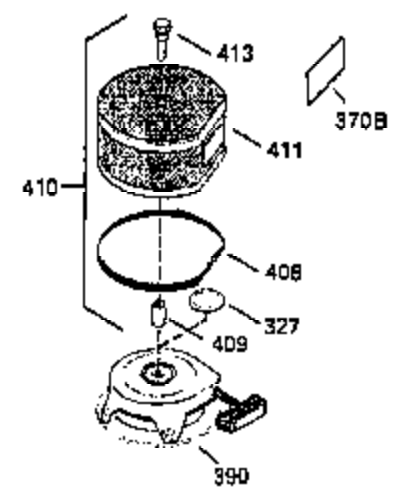

ILLUSTRATION SHOWS TYPICAL PARTS ONLY. ORDER BY PART NUMBER. PARTS NOT LISTED ARE SUPPLIED BY OEM.

OPTIONAL ELECTRIC STARTER MOTOR

OPTIONAL SPARK ARRESTOR

OPTIONAL DEBRIS SCREEN

Ref #	Part Number	Qty	Description
	16 32651		Gobemor Lever
	17 29916		Governor Lever Clamp
	18 650548		Screw, 8-32 x 5/16"
	19 35203		Control Spring
	28 30322		Lock Nut, 8-32
	35 29826		Screw, 10-32 x 3/4"
	36 29918		Lock Washer
	37 29216		Lock Nut, 10-32
	38 29642		Retaining Ring
	60 35316		Blower Housing Extension
	64 30063		Screw, Torx T-30, 1/4-20 x 1/2"
	65 650128		Screw, 10-24 x 1/2"
	66 30063		Screw, Torx T-30, 1/4-20 x 1/2"
	172 28425		Valve Cover
	173 35350		Breather Tube
	174 650128		Screw, 10-24 x 1/2"
	179 30593		Retainer Clip
	182 650517		Screw, 1/4-20 x 27/32"
	186A 35346		Choke Link
	186 35302		Governor Link
	210 27793		Conduit Clip
	211 28942		Screw, 10-32 x 3/8"
	239A 35408		Air Cleaner Gasket
	243 650885		Screw, 1/4-20 x 1/2"
	266 650876		Screw, 5/16-18 x 1-1/4"
	270 35292		Exhaust Manifold
	271 35293		Locking Plate
	304 650549		Screw, 5-40 x 7/16"
	325 27275		Wire Clip
	361 30063		Screw, Torx T-30, 1/4-20 x 1/2"
	363 34148		Spring
	380 632413		Carburetor (Incl. 184)
	390 590479		Rewind Starter
	395 33605		Electric Starter Motor (12Volt)

ILLUSTRATION SHOWS TYPICAL PARTS ONLY. ORDER BY PART NUMBER. PARTS NOT LISTED ARE SUPPLIED BY OEM.

Ref #	Part Number	Qty	Description
64	30063		Screw, Torx T-30, 1/4-20 x 1/2"
239A	35408		Air Cleaner Gasket
243	650885		Screw, 1/4-20 x 1/2"
304	650549		Screw, 5-40 x 7/16"
315	611113		Alternator Coil (3Amp D.C.)(Incl.321, 322&323)
321	611161		Diode
322	610921		Connector Body
323	610922		Terminal
325	27275		Wire Clip