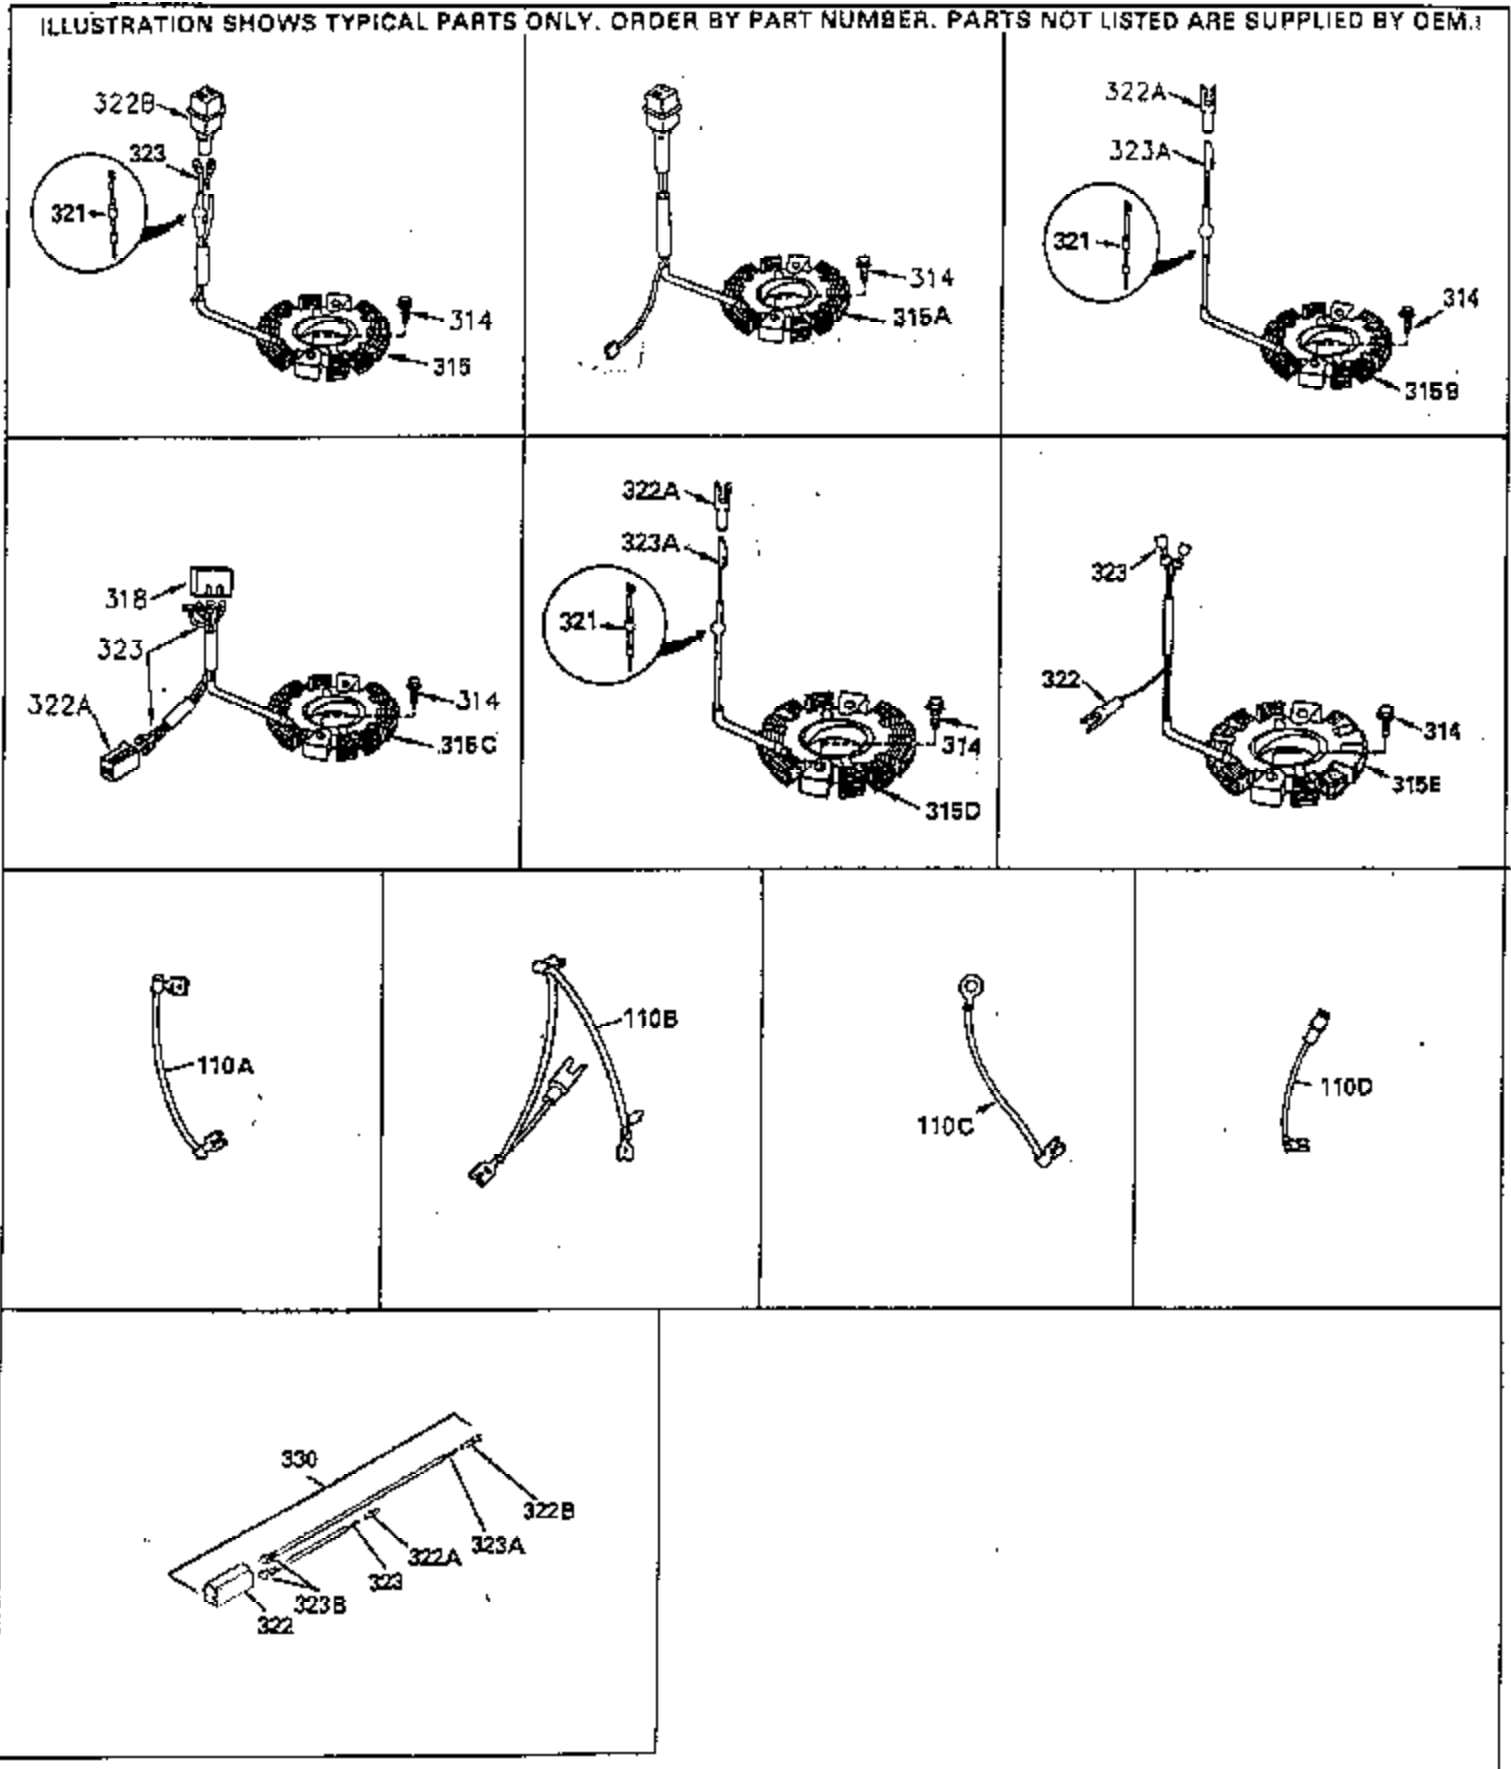

ILLUSTRATION SHOWS TYPICAL PARTS ONLY. ORDER BY PART NUMBER. PARTS NOT LISTED ARE SUPPLIED BY OEM. .

Ref #	Part Number	Qty	Description
64	30063		Screw, Torx T-30, 1/4-20 x 1/2"
239A	35408		Air Cleaner Gasket
243	650885		Screw, 1/4-20 x 1/2"
245	35403		Air Cleaner Filter (Incl. 234)
262	29747B		Screw, Torx T-40, 5/16-24 x 21/32"
262	26460		Fuel Line Clamp
286	35194		Starter Screen
287	29752		Nut & Lock Washer, 1/4-28
290	30705		Fuel Line
304	650549		Screw, 5-40 x 7/16"
325	34246		Wire Clip
370A	34686		Name Decal
380	632413		Carburetor (Incl. 184)

ILLUSTRATION SHOWS TYPICAL PARTS ONLY. ORDER BY PART NUMBER. PARTS NOT LISTED ARE SUPPLIED BY OEM.

Ref #	Part Number	Qty	Description
64	30063		Screw, Torx T-30, 1/4-20 x 1/2"
239A	35408		Air Cleaner Gasket
243	650885		Screw, 1/4-20 x 1/2"
304	650549		Screw, 5-40 x 7/16"
325	34246		Wire Clip