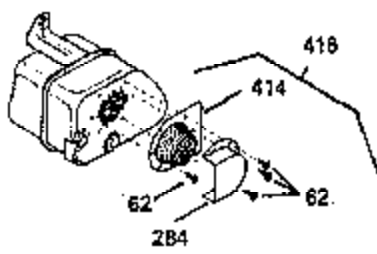

ILLUSTRATION SHOWS TYPICAL PARTS ONLY. ORDER BY PART NUMBER. PARTS NOT LISTED ARE SUPPLIED BY OEM. .

Ref #	Part Number	Qty	Description
64	30063		Screw, Torx T-30, 1/4-20 x 1/2"
239A	35408		Air Cleaner Gasket
243	650885		Screw, 1/4-20 x 1/2"
245	35403		Air Cleaner Filter (Incl. 234)
262	29747B		Screw, Torx T-40, 5/16-24 x 21/32"
262	26460		Fuel Line Clamp
286	35194		Starter Screen
287	29752		Nut & Lock Washer, 1/4-28
290	30705		Fuel Line
304	650549		Screw, 5-40 x 7/16"
325	34246		Wire Clip
370A	34686		Name Decal
380	632413		Carburetor (Incl. 184)

ILLUSTRATION SHOWS TYPICAL PARTS ONLY. ORDER BY PART NUMBER. PARTS NOT LISTED ARE SUPPLIED BY OEM.

OPTIONAL ELECTRIC STARTER MOTOR

OPTIONAL SPARK ARRESTOR

OPTIONAL DEBRIS SCREEN

Ref #	Part Number	Qty	Description
16	32651		Gobemor Lever
17	29916		Governor Lever Clamp
18	650548		Screw, 8-32 x 5/16"
19	35203		Control Spring
28	30322		Lock Nut, 8-32
35	29826		Screw, 10-32 x 3/4"
36	29918		Lock Washer
37	29216		Lock Nut, 10-32
38	29642		Retaining Ring
60	35316		Blower Housing Extension
62	650760		Screw, 8-32 x 3/8"
63	28545		Grommet
64	30063		Screw, Torx T-30, 1/4-20 x 1/2"
65	650128		Screw, 10-24 x 1/2"
66	30063		Screw, Torx T-30, 1/4-20 x 1/2"
68	33356		Ground Terminal
172	28425		Valve Cover
173	35350		Breather Tube
174	650128		Screw, 10-24 x 1/2"
182	650517		Screw, 1/4-20 x 27/32"
186A	35346		Choke Link
186	35302		Governor Link
210	27793		Conduit Clip
211	28942		Screw, 10-32 x 3/8"
239A	35408		Air Cleaner Gasket
243	650885		Screw, 1/4-20 x 1/2"
266	650876		Screw, 5/16-18 x 1-1/4"
270	35292		Exhaust Manifold
271	35293		Locking Plate
276	35348		Locking Plate
277	650877		Screw, 5/16-18 x 4-1/2"
284	35428		Muffler Deflector
284A	650760		Screw, 8-32 x 3/8"
304	650549		Screw, 5-40 x 7/16"
325	34246		Wire Clip
363	34148		Spring
380	632413		Carburetor (Incl. 184)
390	590479		Rewind Starter