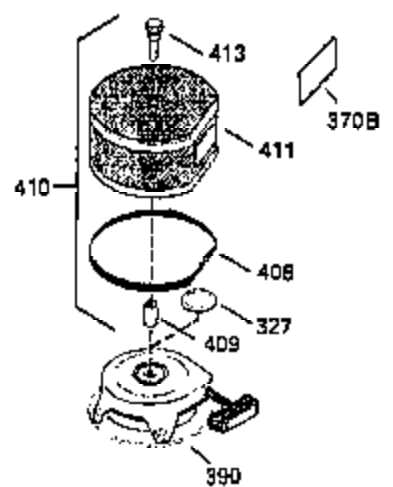

ILLUSTRATION SHOWS TYPICAL PARTS ONLY. ORDER BY PART NUMBER. PARTS NOT LISTED ARE SUPPLIED BY OEM. .

Ref #	Part Number	Qty	Description
64	30063		Screw, Torx T-30, 1/4-20 x 1/2"
239A	35408		Air Cleaner Gasket
243	650885		Screw, 1/4-20 x 1/2"
245	35403		Air Cleaner Filter (Incl. 234)
262	29747B		Screw, Torx T-40, 5/16-24 x 21/32"
262	26460		Fuel Line Clamp
286	35194		Starter Screen
287	29752		Nut & Lock Washer, 1/4-28
290	30705		Fuel Line
304	650549		Screw, 5-40 x 7/16"
325	34246		Wire Clip
370A	34686		Name Decal
380	632413		Carburetor (Incl. 184)

ILLUSTRATION SHOWS TYPICAL PARTS ONLY. ORDER BY PART NUMBER. PARTS NOT LISTED ARE SUPPLIED BY OEM.

OPTIONAL ELECTRIC STARTER MOTOR

OPTIONAL SPARK ARRESTOR

OPTIONAL DEBRIS SCREEN

Ref #	Part Number	Qty	Description
16	32651		Gobemor Lever
17	29916		Governor Lever Clamp
18	650548		Screw, 8-32 x 5/16"
19	35203		Control Spring
28	30322		Lock Nut, 8-32
35	29826		Screw, 10-32 x 3/4"
36	29918		Lock Washer
37	29216		Lock Nut, 10-32
38	29642		Retaining Ring
60	35316		Blower Housing Extension
62	650760		Screw, 8-32 x 3/8"
63	28545		Grommet
64	30063		Screw, Torx T-30, 1/4-20 x 1/2"
65	650128		Screw, 10-24 x 1/2"
66	30063		Screw, Torx T-30, 1/4-20 x 1/2"
68	33356		Ground Terminal
172	28425		Valve Cover
173	35350		Breather Tube
174	650128		Screw, 10-24 x 1/2"
182	650517		Screw, 1/4-20 x 27/32"
186A	35346		Choke Link
186	35302		Governor Link
210	27793		Conduit Clip
211	28942		Screw, 10-32 x 3/8"
239A	35408		Air Cleaner Gasket
243	650885		Screw, 1/4-20 x 1/2"
266	650876		Screw, 5/16-18 x 1-1/4"
270	35292		Exhaust Manifold
271	35293		Locking Plate
276	35348		Locking Plate
277	650877		Screw, 5/16-18 x 4-1/2"
284	35428		Muffler Deflector
284A	650760		Screw, 8-32 x 3/8"
304	650549		Screw, 5-40 x 7/16"
325	34246		Wire Clip
363	34148		Spring
380	632413		Carburetor (Incl. 184)
390	590479		Rewind Starter