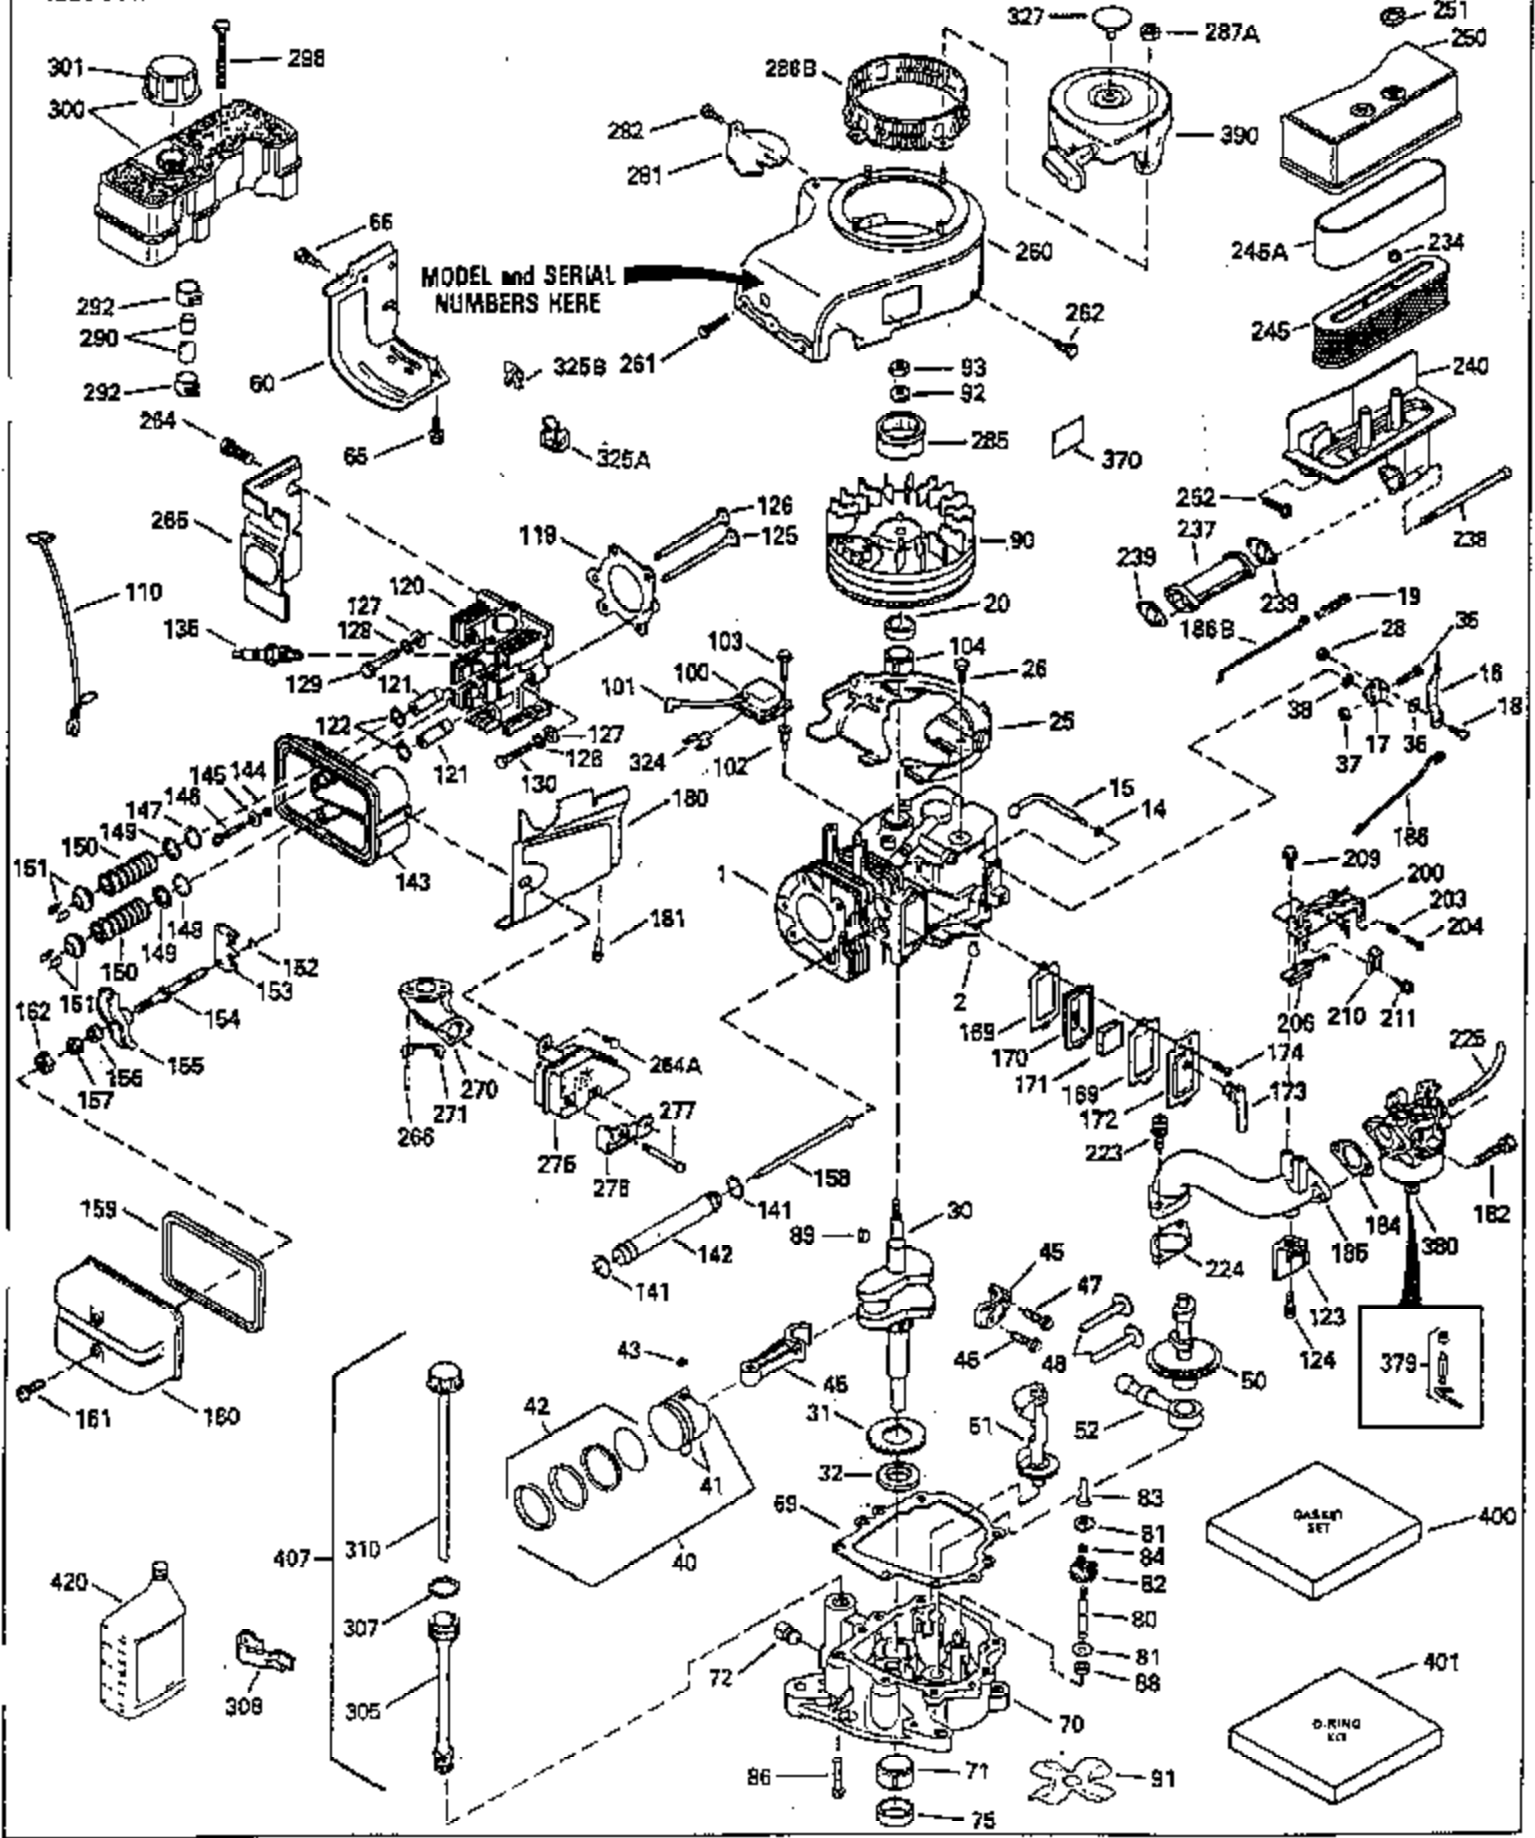

ILLUSTRATION SHOWS TYPICAL PARTS ONLY. ORDER BY PART NUMBER. PARTS NOT LISTED ARE SUPPLIED BY OEM.

Ref #	Part Number	Qty	Description
1	35399		Cylinder (Incl 2 & 20)
2	27652		Dowel Pin
14	28277		Washer
15	35324		Governor Rod
16	32651		Governor Lever
17	29916		Governor Lever Clamp
18	650548		Screw, 8-32 x 5/16"
19	35203		Control Spring
20	35319		Oil Seal
25	37861		Blower Housing Baffle
26	650561		Screw, 1/4-20 x 5/8"
28	30322		Lock Nut, 8-32
30	35336		Crankshaft
31	35327		Counterbalance Gear
35	29826		Screw, 10-32 x 3/4"
36	29918		Lock Washer
37	29216		Lock Nut, 10-32
38	29642		Retaining Ring
40	35339		Piston, Pin & Ring Set (Std.)
40	35777		Piston, Pin & Ring Set (.010 OS)
40	35341		Piston, Pin & Ring Set (.020 OS)
41	35329		Piston & Pin Ass'y. (Std.) (Incl. 43)
41	35430		Piston & Pin Ass'y. (.010 OS)
41	35431		Piston & Pin Ass'y. (.020 OS)
42	34866		Ring Set (Std.)
42	34867		Ring Set (.010 OS)
42	34868		Ring Set (.020 OS)
43	31919		Piston Pin Retaining Ring
45	35330A		Connecting Rod
45	34383		Connecting Rod (.010" US)
45	34384		Connecting Rod (.020" US)
47	650882		Connecting Rod Bolt
48	35313		Valve Lifter
50	35314A		Camshaft (MCR)
51	35315A		Counterbalance Weight
52	31356		Oil Pump Ass'y.
60	35316		Blower Housing Extension
64	30063		Screw, Torx T-30, 1/4-20 x 1/2"
65	650128		Screw, 10-24 x 1/2"
66	30063		Screw, Torx T-30, 1/4-20 x 1/2"
69	35317		* Flange Gasket
70	35401		Mounting Flange (Incl. 71, 72, 75 & 8
71	35377		Crankshaft Bushing
72	31927		Oil Drain Plug
75	35319		Oil Seal
80	35320		Governor Shaft
81	35479		Washer
82	35321		Governor Gear Ass'y.
83	35322		Governor Spool
84	29193		Retaining Ring
86	650833		Screw, 1/4-20 x 1-3/16"
88	31707A		Spacer (Incl. 81)
89	32589		Flywheel Key
90	611090		Flywheel
92	650880		Lock Washer
93	650881		Flywheel Nut
100	35135		Solid State Ignition
102	650872		Solid State Mounting Stud