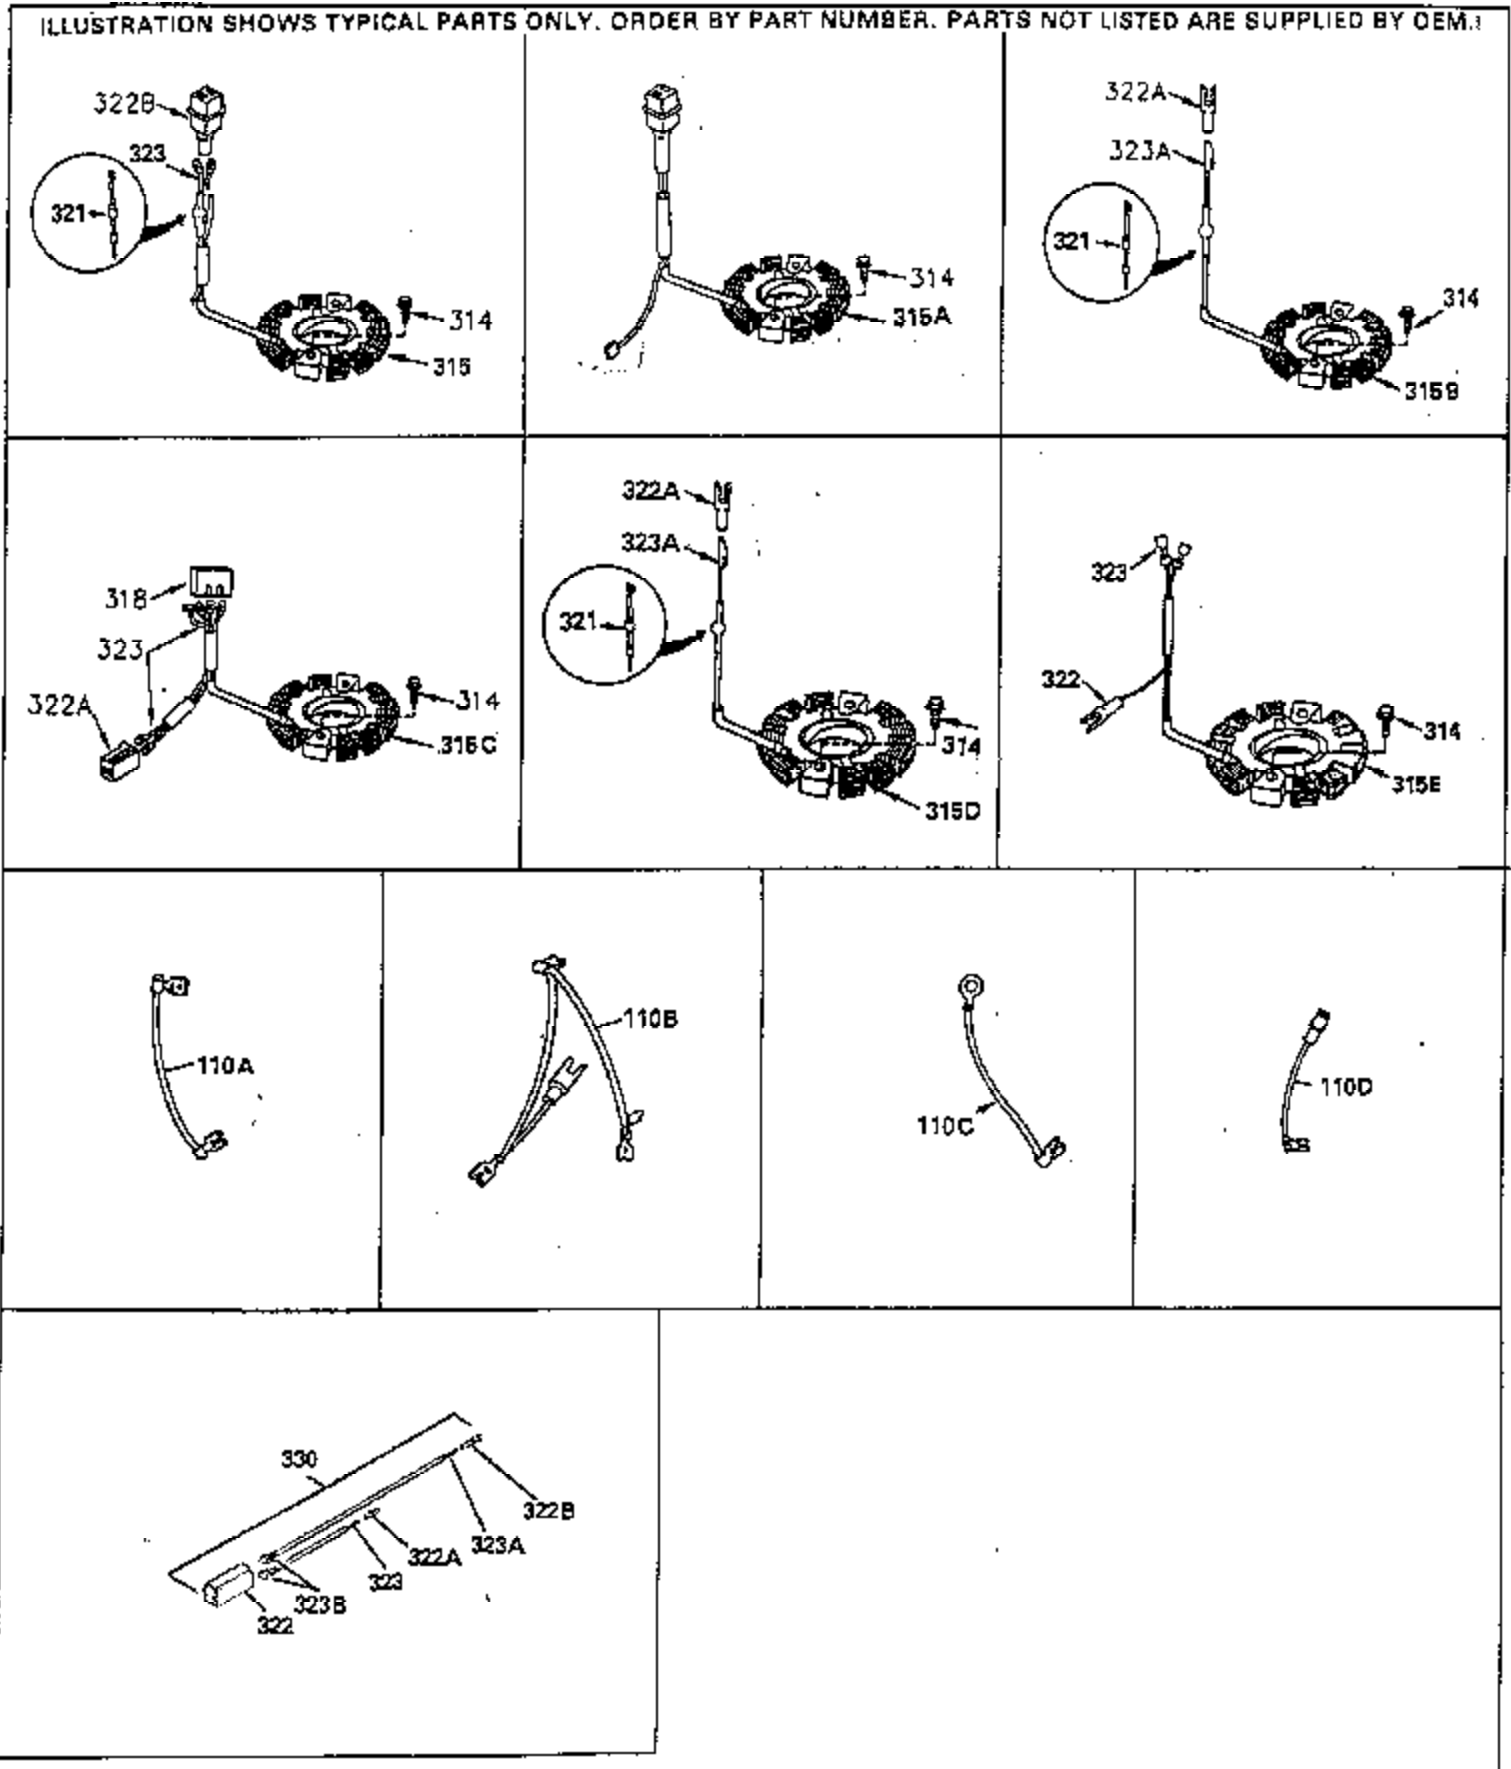

ILLUSTRATION SHOWS TYPICAL PARTS ONLY. ORDER BY PART NUMBER. PARTS NOT LISTED ARE SUPPLIED BY OEM.

Ref #	Part Number	Qty	Description
64	30063		Screw, Torx T-30, 1/4-20 x 1/2"
239A	35408		Air Cleaner Gasket
243	650885		Screw, 1/4-20 x 1/2"
304	650549		Screw, 5-40 x 7/16"
325	34246		Wire Clip