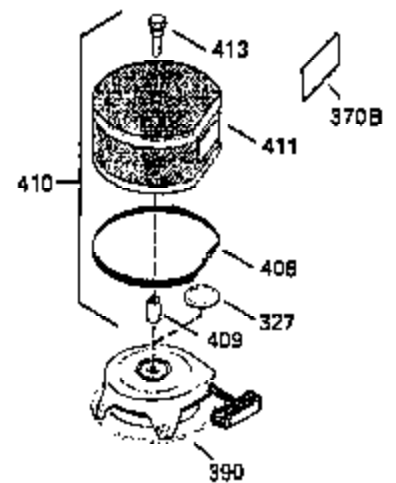

ILLUSTRATION SHOWS TYPICAL PARTS ONLY. ORDER BY PART NUMBER. PARTS NOT LISTED ARE SUPPLIED BY OEM. .

Ref #	Part Number	Qty	Description
64	30063		Screw, Torx T-30, 1/4-20 x 1/2"
239A	35408		Air Cleaner Gasket
243	650885		Screw, 1/4-20 x 1/2"
245	35403		Air Cleaner Filter (Incl. 234)
262	29747B		Screw, Torx T-40, 5/16-24 x 21/32"
262	26460		Fuel Line Clamp
286	35446		Starter Screen
287	29752		Nut & Lock Washer, 1/4-28
290	30705		Fuel Line
304	650549		Screw, 5-40 x 7/16"
325	34246		Wire Clip
327	35392		Starter Plug
370A	34686		Name Decal
380	632413		Carburetor (Incl. 184)

ILLUSTRATION SHOWS TYPICAL PARTS ONLY. ORDER BY PART NUMBER. PARTS NOT LISTED ARE SUPPLIED BY OEM.

**OPTIONAL ELECTRIC STARTER MOTOR**

**OPTIONAL SPARK ARRESTOR**

**OPTIONAL DEBRIS SCREEN**

Ref #	Part Number	Qty	Description
16	32651		Governor Lever
17	29916		Governor Lever Clamp
18	650548		Screw, 8-32 x 5/16"
19	35203		Control Spring
28	30322		Lock Nut, 8-32
35	29826		Screw, 10-32 x 3/4"
36	29918		Lock Washer
37	29216		Lock Nut, 10-32
38	29642		Retaining Ring
60	35316		Blower Housing Extension
62	650760		Screw, 8-32 x 3/8"
63	28545		Grommet
64	30063		Screw, Torx T-30, 1/4-20 x 1/2"
65	650128		Screw, 10-24 x 1/2"
66	30063		Screw, Torx T-30, 1/4-20 x 1/2"
68	33356		Terminal
172	28425		Valve Cover
173	35350		Breather Tube
174	650128		Screw, 10-24 x 1/2"
182	650517		Screw, 1/4-20 x 27/32"
186A	35346		Choke Link
186	35302		Governor Link
186	35346		Governor Link
210	27793		Conduit Clip
211	28942		Screw, 10-32 x 3/8"
239A	35408		Air Cleaner Gasket
243	650885		Screw, 1/4-20 x 1/2"
266	650876		Screw, 5/16-18 x 1-1/4"
270	35292		Exhaust Manifold
271	35293		Locking Plate
276	35348		Locking Plate
277	650877		Screw, 5/16-18 x 4-1/2"
284	35428		Muffler Deflector
284A	650760		Screw, 8-32 x 3/8"
304	650549		Screw, 5-40 x 7/16"
325	34246		Wire Clip
327	35392		Starter Plug
363	34148		Spring
380	632413		Carburetor (Incl. 184)
390	590633		Rewind Starter