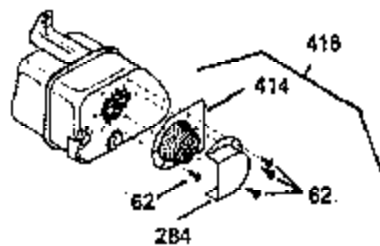

ILLUSTRATION SHOWS TYPICAL PARTS ONLY. ORDER BY PART NUMBER. PARTS NOT LISTED ARE SUPPLIED BY OEM. .

Ref #	Part Number	Qty	Description
64	30063		Screw, Torx T-30, 1/4-20 x 1/2"
239A	35408		Air Cleaner Gasket
243	650885		Screw, 1/4-20 x 1/2"
245	35403		Air Cleaner Filter (Incl. 234)
262	29747B		Screw, Torx T-40, 5/16-24 x 21/32"
262	26460		Fuel Line Clamp
286	35446		Starter Screen
287	29752		Nut & Lock Washer, 1/4-28
290	30705		Fuel Line
304	650549		Screw, 5-40 x 7/16"
325	34246		Wire Clip
327	35392		Starter Plug
370A	34686		Name Decal
380	632413		Carburetor (Incl. 184)

ILLUSTRATION SHOWS TYPICAL PARTS ONLY. ORDER BY PART NUMBER. PARTS NOT LISTED ARE SUPPLIED BY OEM.

**OPTIONAL ELECTRIC STARTER MOTOR**

**OPTIONAL SPARK ARRESTOR**

**OPTIONAL DEBRIS SCREEN**

Ref #	Part Number	Qty	Description
16	32651		Governor Lever
17	29916		Governor Lever Clamp
18	650548		Screw, 8-32 x 5/16"
19	35203		Control Spring
28	30322		Lock Nut, 8-32
35	29826		Screw, 10-32 x 3/4"
36	29918		Lock Washer
37	29216		Lock Nut, 10-32
38	29642		Retaining Ring
60	35316		Blower Housing Extension
62	650760		Screw, 8-32 x 3/8"
63	28545		Grommet
64	30063		Screw, Torx T-30, 1/4-20 x 1/2"
65	650128		Screw, 10-24 x 1/2"
66	30063		Screw, Torx T-30, 1/4-20 x 1/2"
68	33356		Terminal
172	28425		Valve Cover
173	35350		Breather Tube
174	650128		Screw, 10-24 x 1/2"
182	650517		Screw, 1/4-20 x 27/32"
186A	35346		Choke Link
186	35302		Governor Link
186	35346		Governor Link
210	27793		Conduit Clip
211	28942		Screw, 10-32 x 3/8"
239A	35408		Air Cleaner Gasket
243	650885		Screw, 1/4-20 x 1/2"
266	650876		Screw, 5/16-18 x 1-1/4"
270	35292		Exhaust Manifold
271	35293		Locking Plate
276	35348		Locking Plate
277	650877		Screw, 5/16-18 x 4-1/2"
284	35428		Muffler Deflector
284A	650760		Screw, 8-32 x 3/8"
304	650549		Screw, 5-40 x 7/16"
325	34246		Wire Clip
327	35392		Starter Plug
363	34148		Spring
380	632413		Carburetor (Incl. 184)
390	590633		Rewind Starter