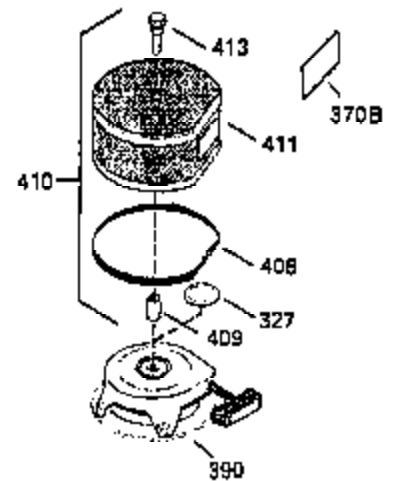

ILLUSTRATION SHOWS TYPICAL PARTS ONLY. ORDER BY PART NUMBER. PARTS NOT LISTED ARE SUPPLIED BY OEM. .

Ref #	Part Number	Qty	Description
64	30063		Screw, Torx T-30, 1/4-20 x 1/2"
239A	35408		Air Cleaner Gasket
243	650885		Screw, 1/4-20 x 1/2"
245	35403		Air Cleaner Filter (Incl. 234)
262	29747B		Screw, Torx T-40, 5/16-24 x 21/32"
262	26460		Fuel Line Clamp
286	35446		Starter Screen
287	29752		Nut & Lock Washer, 1/4-28
290	30705		Fuel Line
304	650549		Screw, 5-40 x 7/16"
325	34246		Wire Clip
327	35392		Starter Plug
370A	34686		Name Decal
380	632498		Carburetor (Incl. 184)

ILLUSTRATION SHOWS TYPICAL PARTS ONLY. ORDER BY PART NUMBER. PARTS NOT LISTED ARE SUPPLIED BY OEM.

**OPTIONAL ELECTRIC STARTER MOTOR**

**OPTIONAL SPARK ARRESTOR**

**OPTIONAL DEBRIS SCREEN**

Ref #	Part Number	Qty	Description
	16 35520		Governor Lever
	17 29916		Governor Lever Clamp
	18 650548		Screw, 8-32 x 5/16"
	19 35203		Control Spring
	28 30322		Lock Nut, 8-32
	35 29826		Screw, 10-32 x 3/4"
	36 29918		Lock Washer
	37 29216		Lock Nut, 10-32
	38 29642		Retaining Ring
	60 35316		Blower Housing Extension
	62 650760		Screw, 8-32 x 3/8"
	63 28545		Grommet
	64 30063		Screw, Torx T-30, 1/4-20 x 1/2"
	65 650128		Screw, 10-24 x 1/2"
	66 30063		Screw, Torx T-30, 1/4-20 x 1/2"
	68 33356		Terminal
	172 28425		Valve Cover
	173 35350		Breather Tube
	174 650128		Screw, 10-24 x 1/2"
	182 650517		Screw, 1/4-20 x 27/32"
	186A 35346		Choke Link
	186 35522		Governor Link
	186 35346		Governor Link
	210 27793		Conduit Clip
	211 28942		Screw, 10-32 x 3/8"
	239A 35408		Air Cleaner Gasket
	243 650885		Screw, 1/4-20 x 1/2"
	266 650876		Screw, 5/16-18 x 1-1/4"
	270 35292		Exhaust Manifold
	271 35293		Locking Plate
	276 35348		Locking Plate
	277 650877		Screw, 5/16-18 x 4-1/2"
	284 35428		Muffler Deflector
	284A 650760		Screw, 8-32 x 3/8"
	304 650549		Screw, 5-40 x 7/16"
	325 34246		Wire Clip
	327 35392		Starter Plug
	363 34148		Spring
	380 632498		Carburetor (Incl. 184)
	390 590633		Rewind Starter