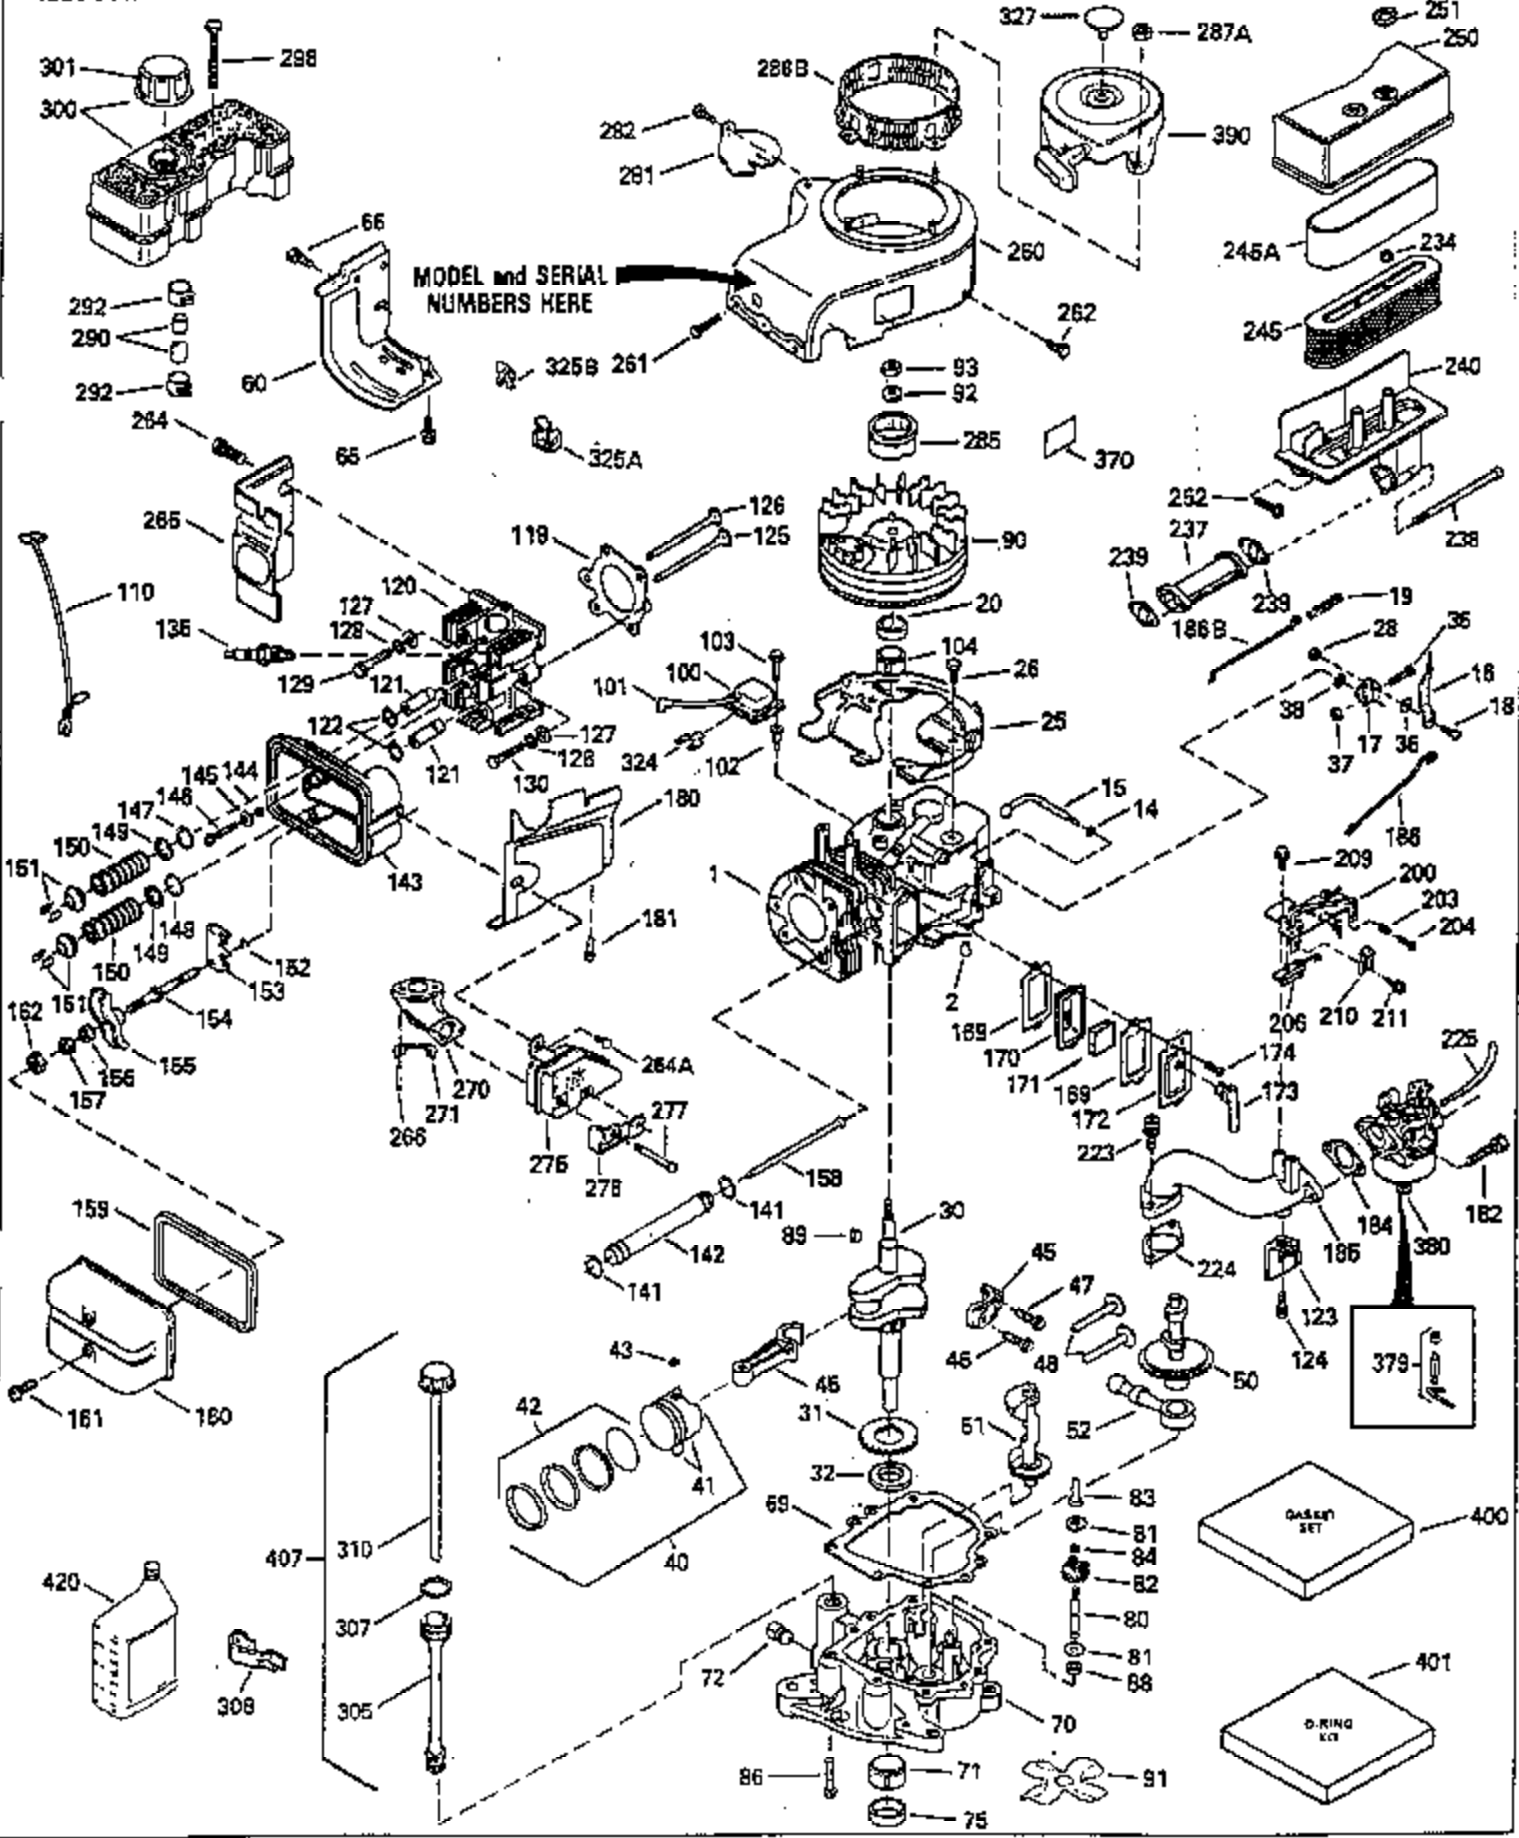

ILLUSTRATION SHOWS TYPICAL PARTS ONLY. ORDER BY PART NUMBER. PARTS NOT LISTED ARE SUPPLIED BY OEM.

Ref #	Part Number	Qty	Description
1	35399A		Cylinder (Incl 2 & 20)
2	27652		Dowel Pin
14	28277		Washer
15	35324		Governor Rod
16	35520		Governor Lever
17	29916		Governor Lever Clamp
18	650548		Screw, 8-32 x 5/16"
19	35203		Control Spring
20	35319		Oil Seal
25	35326		Blower Housing Baffle
26	650561		Screw, 1/4-20 x 5/8"
28	30322		Lock Nut, 8-32
30	35336A		Crankshaft
31	35327		Counterbalance Gear
35	29826		Screw, 10-32 x 3/4"
36	29918		Lock Washer
37	29216		Lock Nut, 10-32
38	29642		Retaining Ring
40	35339		Piston, Pin & Ring Set (Std.)
40	35340		Piston, Pin & Ring Set (.010 OS)
40	35341		Piston, Pin & Ring Set (.020 OS)
41	35329		Piston & Pin Ass'y. (Std.) (Incl. 43)
41	35430		Piston & Pin Ass'y. (.010 OS)
41	35431		Piston & Pin Ass'y. (.020 OS)
42	34866		Ring Set (Std.)
42	34867		Ring Set (.010 OS)
42	34868		Ring Set (.020 OS)
43	31919		Piston Pin Retaining Ring
45	35330A		Connecting Rod
45	35330		Connecting Rod Std.
45	34383		Connecting Rod (.010" US)
45	34384		Connecting Rod (.020" US)
47	650882		Connecting Rod Bolt
48	35313		Valve Lifter
50	35314A		Camshaft (MCR)
51	35315A		Counterbalance Weight
52	31356		Oil Pump Ass'y.
60	35316		Blower Housing Extension
64	30063		Screw, Torx T-30, 1/4-20 x 1/2"
65	650128		Screw, 10-24 x 1/2"
66	30063		Screw, Torx T-30, 1/4-20 x 1/2"
69	35317		* Flange Gasket
70	35401		Mounting Flange (Incl. 71, 72, 75 & 8
71	35377		Crankshaft Bushing
72	31927		Oil Drain Plug
75	35319		Oil Seal
80	35320		Governor Shaft
81	35479		Washer
82	35321		Governor Gear Ass'y.
83	35322		Governor Spool
84	29193		Retaining Ring
86	650833		Screw, 1/4-20 x 1-3/16"
88	31707A		Spacer (Incl. 81)
89	32589		Flywheel Key
90	611090		Flywheel
92	650880		Lock Washer
93	650881		Flywheel Nut
100	35135		Solid State Ignition