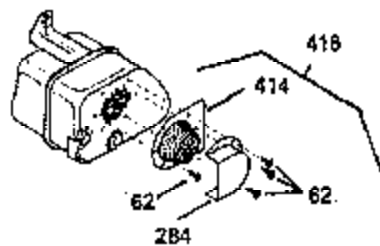

ILLUSTRATION SHOWS TYPICAL PARTS ONLY. ORDER BY PART NUMBER. PARTS NOT LISTED ARE SUPPLIED BY OEM. .

Ref #	Part Number	Qty	Description
64	30063		Screw, Torx T-30, 1/4-20 x 1/2"
239A	35408		Air Cleaner Gasket
243	650885		Screw, 1/4-20 x 1/2"
245	35403		Air Cleaner Filter (Incl. 234)
262	29747B		Screw, Torx T-40, 5/16-24 x 21/32"
262	26460		Fuel Line Clamp
286	35446		Starter Screen
287	29752		Nut & Lock Washer, 1/4-28
290	30705		Fuel Line
304	650549		Screw, 5-40 x 7/16"
325	34246		Wire Clip
327	35392		Starter Plug
370A	34686		Name Decal
380	632498		Carburetor (Incl. 184)

ILLUSTRATION SHOWS TYPICAL PARTS ONLY. ORDER BY PART NUMBER. PARTS NOT LISTED ARE SUPPLIED BY OEM.

**OPTIONAL ELECTRIC STARTER MOTOR**

**OPTIONAL SPARK ARRESTOR**

**OPTIONAL DEBRIS SCREEN**

Ref #	Part Number	Qty	Description
	16 35520		Governor Lever
	17 29916		Governor Lever Clamp
	18 650548		Screw, 8-32 x 5/16"
	19 35203		Control Spring
	28 30322		Lock Nut, 8-32
	35 29826		Screw, 10-32 x 3/4"
	36 29918		Lock Washer
	37 29216		Lock Nut, 10-32
	38 29642		Retaining Ring
	60 35316		Blower Housing Extension
	62 650760		Screw, 8-32 x 3/8"
	63 28545		Grommet
	64 30063		Screw, Torx T-30, 1/4-20 x 1/2"
	65 650128		Screw, 10-24 x 1/2"
	66 30063		Screw, Torx T-30, 1/4-20 x 1/2"
	68 33356		Terminal
	172 28425		Valve Cover
	173 35350		Breather Tube
	174 650128		Screw, 10-24 x 1/2"
	182 650517		Screw, 1/4-20 x 27/32"
	186A 35346		Choke Link
	186 35522		Governor Link
	186 35346		Governor Link
	210 27793		Conduit Clip
	211 28942		Screw, 10-32 x 3/8"
	239A 35408		Air Cleaner Gasket
	243 650885		Screw, 1/4-20 x 1/2"
	266 650876		Screw, 5/16-18 x 1-1/4"
	270 35292		Exhaust Manifold
	271 35293		Locking Plate
	276 35348		Locking Plate
	277 650877		Screw, 5/16-18 x 4-1/2"
	284 35428		Muffler Deflector
	284A 650760		Screw, 8-32 x 3/8"
	304 650549		Screw, 5-40 x 7/16"
	325 34246		Wire Clip
	327 35392		Starter Plug
	363 34148		Spring
	380 632498		Carburetor (Incl. 184)
	390 590633		Rewind Starter