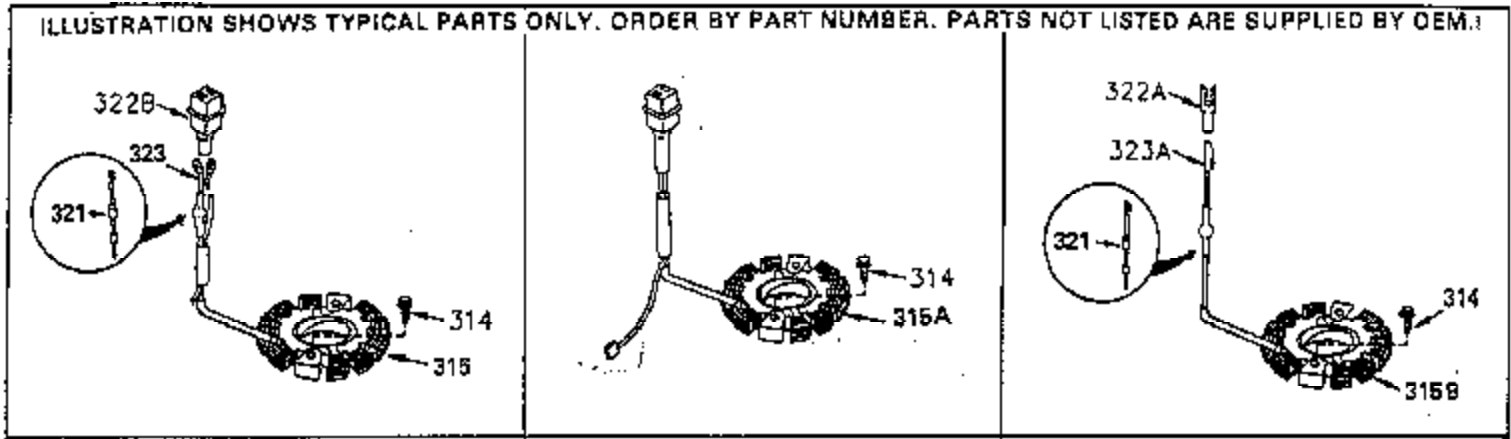

ILLUSTRATION SHOWS TYPICAL PARTS ONLY. ORDER BY PART NUMBER. PARTS NOT LISTED ARE SUPPLIED BY OEM.

**OPTIONAL ELECTRIC STARTER MOTOR**

**OPTIONAL SPARK ARRESTOR**

**OPTIONAL DEBRIS SCREEN**

Ref #	Part Number	Qty	Description
	16 35520		Governor Lever
	17 29916		Governor Lever Clamp
	18 650548		Screw, 8-32 x 5/16"
	19 35203		Control Spring
	28 30322		Lock Nut, 8-32
	35 29826		Screw, 10-32 x 3/4"
	36 29918		Lock Washer
	37 29216		Lock Nut, 10-32
	38 29642		Retaining Ring
	60 35316		Blower Housing Extension
	62 650760		Screw, 8-32 x 3/8"
	63 28545		Grommet
	64 30063		Screw, Torx T-30, 1/4-20 x 1/2"
	65 650128		Screw, 10-24 x 1/2"
	66 30063		Screw, Torx T-30, 1/4-20 x 1/2"
	68 33356		Terminal
	172 28425		Valve Cover
	173 35350		Breather Tube
	174 650128		Screw, 10-24 x 1/2"
	182 650517		Screw, 1/4-20 x 27/32"
	186A 35346		Choke Link
	186 35522		Governor Link
	186 35346		Governor Link
	210 27793		Conduit Clip
	211 28942		Screw, 10-32 x 3/8"
	239A 35408		Air Cleaner Gasket
	243 650885		Screw, 1/4-20 x 1/2"
	266 650876		Screw, 5/16-18 x 1-1/4"
	270 35292		Exhaust Manifold
	271 35293		Locking Plate
	276 35348		Locking Plate
	277 650877		Screw, 5/16-18 x 4-1/2"
	284 35428		Muffler Deflector
	284A 650760		Screw, 8-32 x 3/8"
	304 650549		Screw, 5-40 x 7/16"
	325 34246		Wire Clip
	327 35392		Starter Plug
	363 34148		Spring
	380 632498		Carburetor (Incl. 184)
	390 590633		Rewind Starter

ILLUSTRATION SHOWS TYPICAL PARTS ONLY. ORDER BY PART NUMBER. PARTS NOT LISTED ARE SUPPLIED BY OEM.

Ref #	Part Number	Qty	Description
64	30063		Screw, Torx T-30, 1/4-20 x 1/2"
239A	35408		Air Cleaner Gasket
243	650885		Screw, 1/4-20 x 1/2"
304	650549		Screw, 5-40 x 7/16"
325	34246		Wire Clip