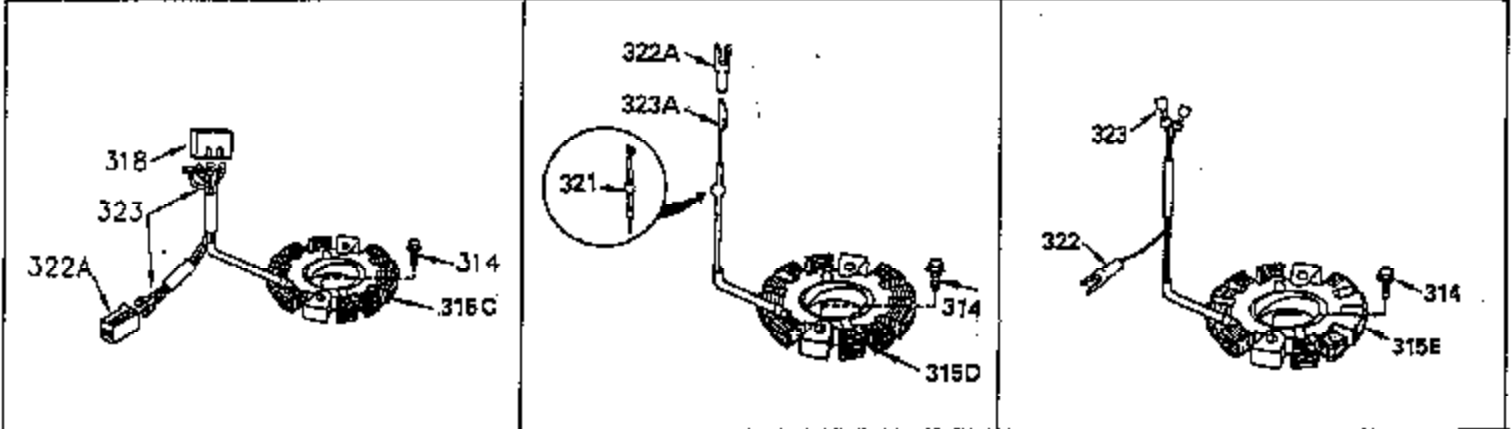

ILLUSTRATION SHOWS TYPICAL PARTS ONLY. ORDER BY PART NUMBER. PARTS NOT LISTED ARE SUPPLIED BY OEM.

**OPTIONAL ELECTRIC STARTER MOTOR**

**OPTIONAL SPARK ARRESTOR**

**OPTIONAL DEBRIS SCREEN**

Ref #	Part Number	Qty	Description
	16 35520		Governor Lever
	17 29916		Governor Lever Clamp
	18 650548		Screw, 8-32 x 5/16"
	19 35203		Control Spring
	28 30322		Lock Nut, 8-32
	35 29826		Screw, 10-32 x 3/4"
	36 29918		Lock Washer
	37 29216		Lock Nut, 10-32
	38 29642		Retaining Ring
	60 35316		Blower Housing Extension
	62 650760		Screw, 8-32 x 3/8"
	63 28545		Grommet
	64 30063		Screw, Torx T-30, 1/4-20 x 1/2"
	65 650128		Screw, 10-24 x 1/2"
	66 30063		Screw, Torx T-30, 1/4-20 x 1/2"
	68 33356		Terminal
	172 28425		Valve Cover
	173 35350		Breather Tube
	174 650128		Screw, 10-24 x 1/2"
	182 650517		Screw, 1/4-20 x 27/32"
	186A 35346		Choke Link
	186 35522		Governor Link
	186 35346		Governor Link
	210 27793		Conduit Clip
	211 28942		Screw, 10-32 x 3/8"
	239A 35408		Air Cleaner Gasket
	243 650885		Screw, 1/4-20 x 1/2"
	266 650876		Screw, 5/16-18 x 1-1/4"
	270 35292		Exhaust Manifold
	271 35293		Locking Plate
	276 35348		Locking Plate
	277 650877		Screw, 5/16-18 x 4-1/2"
	284 35428		Muffler Deflector
	284A 650760		Screw, 8-32 x 3/8"
	304 650549		Screw, 5-40 x 7/16"
	325 34246		Wire Clip
	327 35392		Starter Plug
	363 34148		Spring
	380 632498		Carburetor (Incl. 184)
	390 590633		Rewind Starter

ILLUSTRATION SHOWS TYPICAL PARTS ONLY. ORDER BY PART NUMBER. PARTS NOT LISTED ARE SUPPLIED BY OEM.

Ref #	Part Number	Qty	Description
64	30063		Screw, Torx T-30, 1/4-20 x 1/2"
239A	35408		Air Cleaner Gasket
243	650885		Screw, 1/4-20 x 1/2"
304	650549		Screw, 5-40 x 7/16"
325	34246		Wire Clip