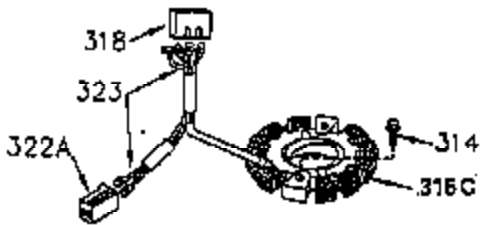

Ref #	Part Number	Qty	Description
16	35520		Governor Lever
17	29916		Governor Lever Clamp
18	650548		Screw, 8-32 x 5/16"
19	35203		Extension Spring
28	30322		Lock Nut, 8-32
35	29826		Screw, 10-32 x 3/4"
36	29918		Lock Washer
37	29216		Lock Nut, 10-32
38	29642		Retaining Ring
60	35316A		Blower Housing Extension
62	650760		Screw, 8-32 x 3/8"
63	28545		Grommet
65	650128		Screw, 10-24 x 1/2"
66	30063		Screw, Torx T-30 , 1/4-20 x 1/2"
68	33356		Ground Terminal
172	28425		Valve Cover
173	35350		Breather Tube
174	650128		Screw, 10-24 x 1/2"
182	650517		Screw, 1/4-20 x 27/32"
186	35522		Governor Link
209A	30200		Screw, 10-24 x 9/16"
210	27793		Conduit Clip
211	28942		Screw, 10-32 x 3/8"
266	650876		Screw, 5/16-18 x 1-1/4"
270	35292		Exhaust Manifold
271	35293		Locking Plate (Manifold)
276	35348		Locking Plate
277	650877		Screw, 5/16-18 x 4-1/2"
284	35428		Muffler Deflector
284A	650760		Screw, 8-32 x 3/8"
327	35392		Starter Plug
363	34148		Spring
380	632498		Carburetor (Incl. 184) (Refer to Division 5, Section A, page A4-2 or Fiche 12, Grid F-1for breakdown)
390	590633		Rewind Starter (Refer to Division 5, Section C, page 30 or Fiche 12, Grid G-9 for breakdown)
396	33329D		Electric Starter Motor (120 Volt)(opt ional) Engine requires a ring gear flywheel (611091 minimum) and the cylinder must have drilled and tapped startermounting bosses to add the electric starter.
414	35352		Spark Arrestor Screen (Incl.416)(Opti onal)
416	650760		Screw, 8-32 x 3/8" (Optional)

ILLUSTRATION SHOWS TYPICAL PARTS ONLY. ORDER BY PART NUMBER. PARTS NOT LISTED ARE SUPPLIED BY OEM.