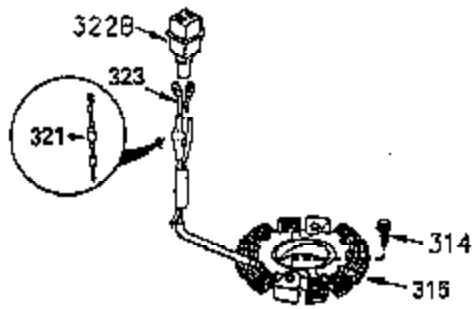

Ref #	Part Number	Qty	Description
16	35520		Governor Lever
17	29916		Governor Lever Clamp
18	650548		Screw, 8-32 x 5/16"
19	35203		Extension Spring
28	30322		Lock Nut, 8-32
35	29826		Screw, 10-32 x 3/4"
36	29918		Lock Washer
37	29216		Lock Nut, 10-32
38	29642		Retaining Ring
60	35316A		Blower Housing Extension
62	650760		Screw, 8-32 x 3/8"
63	28545		Grommet
65	650128		Screw, 10-24 x 1/2"
66	30063		Screw, Torx T-30 , 1/4-20 x 1/2"
68	33356		Ground Terminal
172	28425		Valve Cover
173	35350		Breather Tube
174	650128		Screw, 10-24 x 1/2"
182	650517		Screw, 1/4-20 x 27/32"
186	35522		Governor Link
209A	30200		Screw, 10-24 x 9/16"
210	27793		Conduit Clip
211	28942		Screw, 10-32 x 3/8"
266	650876		Screw, 5/16-18 x 1-1/4"
270	35292		Exhaust Manifold
271	35293		Locking Plate (Manifold)
276	35348		Locking Plate
277	650877		Screw, 5/16-18 x 4-1/2"
284	35428		Muffler Deflector
284A	650760		Screw, 8-32 x 3/8"
327	35392		Starter Plug
363	34148		Spring
380	632498		Carburetor (Incl. 184) (Refer to Division 5, Section A, page A4-2 or Fiche 12, Grid F-1for breakdown)
390	590633		Rewind Starter (Refer to Division 5, Section C, page 30 or Fiche 12, Grid G-9 for breakdown)
396	33329D		Electric Starter Motor (120 Volt)(opt ional) Engine requires a ring gear flywheel (611091 minimum) and the cylinder must have drilled and tapped startermounting bosses to add the electric starter.
414	35352		Spark Arrestor Screen (Incl.416)(Opti onal)
416	650760		Screw, 8-32 x 3/8" (Optional)

ILLUSTRATION SHOWS TYPICAL PARTS ONLY. ORDER BY PART NUMBER. PARTS NOT LISTED ARE SUPPLIED BY OEM.