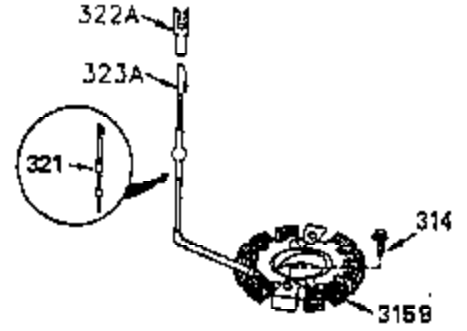

Ref #	Part Number	Qty	Description
16	35520		Governor Lever
17	29916		Governor Lever Clamp
18	650548		Screw, 8-32 x 5/16"
19	35203		Extension Spring
28	30322		Lock Nut, 8-32
35	29826		Screw, 10-32 x 3/4"
36	29918		Lock Washer
37	29216		Lock Nut, 10-32
38	29642		Retaining Ring
60	35316A		Blower Housing Extension
62	650760		Screw, 8-32 x 3/8"
63	28545		Grommet
65	650128		Screw, 10-24 x 1/2"
66	30063		Screw, Torx T-30 , 1/4-20 x 1/2"
68	33356		Ground Terminal
172	28425		Valve Cover
173	35350		Breather Tube
174	650128		Screw, 10-24 x 1/2"
182	650517		Screw, 1/4-20 x 27/32"
186	35522		Governor Link
209A	30200		Screw, 10-24 x 9/16"
210	27793		Conduit Clip
211	28942		Screw, 10-32 x 3/8"
266	650876		Screw, 5/16-18 x 1-1/4"
270	35292		Exhaust Manifold
271	35293		Locking Plate (Manifold)
276	35348		Locking Plate
277	650877		Screw, 5/16-18 x 4-1/2"
284	35428		Muffler Deflector
284A	650760		Screw, 8-32 x 3/8"
327	35392		Starter Plug
363	34148		Spring
380	632498		Carburetor (Incl. 184) (Refer to Division 5, Section A, page A4-2 or Fiche 12, Grid F-1for breakdown)
390	590633		Rewind Starter (Refer to Division 5, Section C, page 30 or Fiche 12, Grid G-9 for breakdown)
396	33329D		Electric Starter Motor (120 Volt)(opt ional) Engine requires a ring gear flywheel (611091 minimum) and the cylinder must have drilled and tapped startermounting bosses to add the electric starter.
414	35352		Spark Arrestor Screen (Incl.416)(Opti onal)
416	650760		Screw, 8-32 x 3/8" (Optional)

ILLUSTRATION SHOWS TYPICAL PARTS ONLY. ORDER BY PART NUMBER. PARTS NOT LISTED ARE SUPPLIED BY OEM.