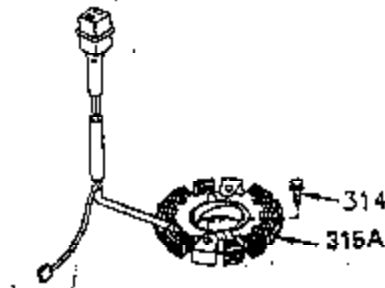

ILLUSTRATION SHOWS TYPICAL PARTS ONLY. ORDER BY PART NUMBER. PARTS NOT LISTED ARE SUPPLIED BY OEM.

OPTIONAL ELECTRIC STARTER MOTOR

OPTIONAL SPARK ARRESTOR

OPTIONAL DEBRIS SCREEN

Ref #	Part Number	Qty	Description
16	35520		Governor Lever
17	29916		Governor Lever Clamp
18	650548		Screw, 8-32 x 5/16"
19	35203		Extension Spring
28	30322		Lock Nut, 8-32
35	29826		Screw, 10-32 x 3/4"
36	29918		Lock Washer
37	29216		Lock Nut, 10-32
38	29642		Retaining Ring
60	35316A		Blower Housing Extension
62	650760		Screw, 8-32 x 3/8"
63	28545		Grommet
65	650128		Screw, 10-24 x 1/2"
66	30063		Screw, Torx T-30 , 1/4-20 x 1/2"
68	33356		Ground Terminal
172	28425		Valve Cover
173	35350		Breather Tube
174	650128		Screw, 10-24 x 1/2"
182	650517		Screw, 1/4-20 x 27/32"
186	35522		Governor Link
209A	30200		Screw, 10-24 x 9/16"
210	27793		Conduit Clip
211	28942		Screw, 10-32 x 3/8"
266	650876		Screw, 5/16-18 x 1-1/4"
270	35292		Exhaust Manifold
271	35293		Locking Plate (Manifold)
276	35348		Locking Plate
277	650877		Screw, 5/16-18 x 4-1/2"
284	35428		Muffler Deflector
284A	650760		Screw, 8-32 x 3/8"
327	35392		Starter Plug
363	34148		Spring
380	632498		Carburetor (Incl. 184) (Refer to Division 5, Section A, page A4-2 or Fiche 12, Grid F-1for breakdown)
390	590633		Rewind Starter (Refer to Division 5, Section C, page 30 or Fiche 12, Grid G-9 for breakdown)
396	33329D		Electric Starter Motor (120 Volt)(opt ional) Engine requires a ring gear flywheel (611091 minimum) and the cylinder must have drilled and tapped startermounting bosses to add the electric starter.
414	35352		Spark Arrestor Screen (Incl.416)(Opti onal)
416	650760		Screw, 8-32 x 3/8" (Optional)

ILLUSTRATION SHOWS TYPICAL PARTS ONLY. ORDER BY PART NUMBER. PARTS NOT LISTED ARE SUPPLIED BY OEM.

Ref #	Part Number	Qty	Description
110A	35183		Ground Wire
