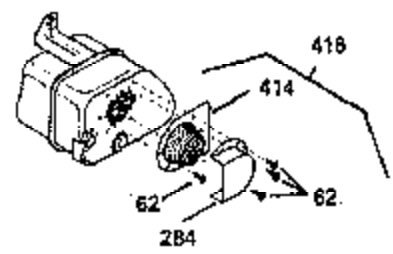

OPTIONAL SPARK ARRESTOR