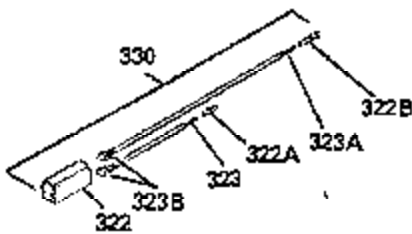

ILLUSTRATION SHOWS TYPICAL PARTS ONLY. ORDER BY PART NUMBER. PARTS NOT LISTED ARE SUPPLIED BY OEM.

OPTIONAL ELECTRIC STARTER MOTOR

OPTIONAL SPARK ARRESTOR

OPTIONAL DEBRIS SCREEN

Ref #	Part Number	Qty	Description
16	35520		Governor Lever
17	29916		Governor Lever Clamp
18	650548		Screw, 8-32 x 5/16"
19	35203		Extension Spring
28	30322		Lock Nut, 8-32
35	29826		Screw, 10-32 x 3/4"
36	29918		Lock Washer
37	29216		Lock Nut, 10-32
38	29642		Retaining Ring
60	35316A		Blower Housing Extension
62	650760		Screw, 8-32 x 3/8"
63	28545		Grommet
65	650128		Screw, 10-24 x 1/2"
66	30063		Screw, Torx T-30 , 1/4-20 x 1/2"
68	33356		Ground Terminal
172	28425		Valve Cover
173	35350		Breather Tube
174	650128		Screw, 10-24 x 1/2"
182	650517		Screw, 1/4-20 x 27/32"
186	35522		Governor Link
209A	30200		Screw, 10-24 x 9/16"
210	27793		Conduit Clip
211	28942		Screw, 10-32 x 3/8"
266	650876		Screw, 5/16-18 x 1-1/4"
270	35292		Exhaust Manifold
271	35293		Locking Plate (Manifold)
276	35348		Locking Plate
277	650877		Screw, 5/16-18 x 4-1/2"
284	35428		Muffler Deflector
284A	650760		Screw, 8-32 x 3/8"
327	35392		Starter Plug
363	34148		Spring
380	632498		Carburetor (Incl. 184) (Refer to Division 5, Section A, page A4-2 or Fiche 12, Grid F-1for breakdown)
390	590633		Rewind Starter (Refer to Division 5, Section C, page 30 or Fiche 12, Grid G-9 for breakdown)
396	33329D		Electric Starter Motor (120 Volt)(opt ional) Engine requires a ring gear flywheel (611091 minimum) and the cylinder must have drilled and tapped startermounting bosses to add the electric starter.
414	35352		Spark Arrestor Screen (Incl.416)(Opti onal)
416	650760		Screw, 8-32 x 3/8" (Optional)

ILLUSTRATION SHOWS TYPICAL PARTS ONLY. ORDER BY PART NUMBER. PARTS NOT LISTED ARE SUPPLIED BY OEM.

Ref #	Part Number	Qty	Description
110A	35183		Ground Wire
