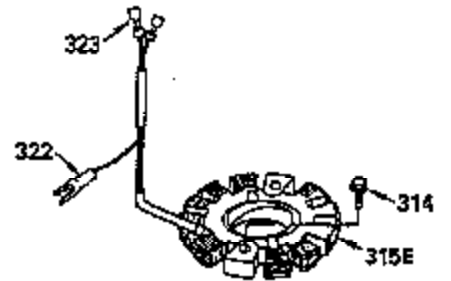

Ref #	Part Number	Qty	Description
16	35520		Governor Lever
17	29916		Governor Lever Clamp
18	650548		Screw, 8-32 x 5/16"
19	35203		Extension Spring
28	30322		Lock Nut, 8-32
35	29826		Screw, 10-32 x 3/4"
36	29918		Lock Washer
37	29216		Lock Nut, 10-32
38	29642		Retaining Ring
60	35316A		Blower Housing Extension
62	650760		Screw, 8-32 x 3/8"
63	28545		Grommet
65	650128		Screw, 10-24 x 1/2"
66	30063		Screw, Torx T-30 , 1/4-20 x 1/2"
68	33356		Ground Terminal
172	28425		Valve Cover
173	35350		Breather Tube
174	650128		Screw, 10-24 x 1/2"
182	650517		Screw, 1/4-20 x 27/32"
186	35522		Governor Link
209A	30200		Screw, 10-24 x 9/16"
210	27793		Conduit Clip
211	28942		Screw, 10-32 x 3/8"
266	650876		Screw, 5/16-18 x 1-1/4"
270	35292		Exhaust Manifold
271	35293		Locking Plate (Manifold)
276	35348		Locking Plate
277	650877		Screw, 5/16-18 x 4-1/2"
284	35428		Muffler Deflector
284A	650760		Screw, 8-32 x 3/8"
327	35392		Starter Plug
363	34148		Spring
380	632498		Carburetor (Incl. 184) (Refer to Division 5, Section A, page A4-2 or Fiche 12, Grid F-1for breakdown)
390	590633		Rewind Starter (Refer to Division 5, Section C, page 30 or Fiche 12, Grid G-9 for breakdown)
396	33329D		Electric Starter Motor (120 Volt)(opt ional) Engine requires a ring gear flywheel (611091 minimum) and the cylinder must have drilled and tapped startermounting bosses to add the electric starter.
414	35352		Spark Arrestor Screen (Incl.416)(Opti onal)
416	650760		Screw, 8-32 x 3/8" (Optional)

ILLUSTRATION SHOWS TYPICAL PARTS ONLY. ORDER BY PART NUMBER. PARTS NOT LISTED ARE SUPPLIED BY OEM.