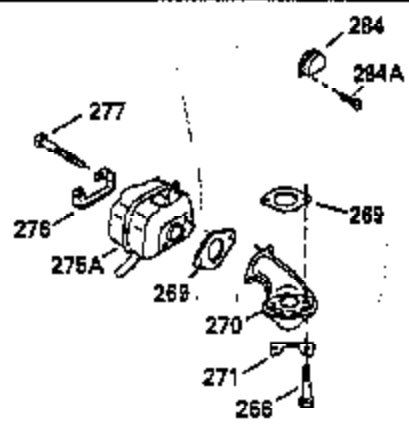

ILLUSTRATION SHOWS TYPICAL PARTS ONLY. ORDER BY PART NUMBER. PARTS NOT LISTED ARE SUPPLIED BY OEM.