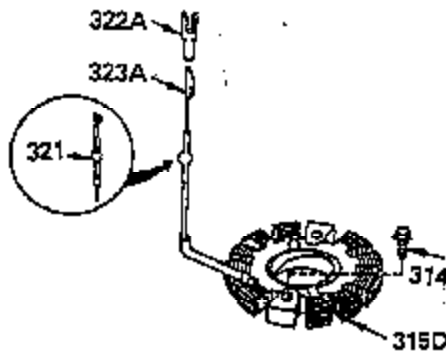

Ref #	Part Number	Qty	Description
16	35520		Governor Lever
17	29916		Governor Lever Clamp
18	650548		Screw, 8-32 x 5/16"
19	35203		Extension Spring
28	30322		Lock Nut, 8-32
35	29826		Screw, 10-32 x 3/4"
36	29918		Lock Washer
37	29216		Lock Nut, 10-32
38	29642		Retaining Ring
60	35316A		Blower Housing Extension
62	650760		Screw, 8-32 x 3/8"
63	28545		Grommet
65	650128		Screw, 10-24 x 1/2"
66	30063		Screw, Torx T-30 , 1/4-20 x 1/2"
68	33356		Ground Terminal
172	28425		Valve Cover
173	35350		Breather Tube
174	650128		Screw, 10-24 x 1/2"
182	650517		Screw, 1/4-20 x 27/32"
186	35522		Governor Link
209A	30200		Screw, 10-24 x 9/16"
210	27793		Conduit Clip
211	28942		Screw, 10-32 x 3/8"
266	650876		Screw, 5/16-18 x 1-1/4"
270	35292		Exhaust Manifold
271	35293		Locking Plate (Manifold)
276	35348		Locking Plate
277	650877		Screw, 5/16-18 x 4-1/2"
284	35428		Muffler Deflector
284A	650760		Screw, 8-32 x 3/8"
327	35392		Starter Plug
363	34148		Spring
380	632498		Carburetor (Incl. 184) (Refer to Division 5, Section A, page A4-2 or Fiche 12, Grid F-1for breakdown)
390	590633		Rewind Starter (Refer to Division 5, Section C, page 30 or Fiche 12, Grid G-9 for breakdown)
396	33329D		Electric Starter Motor (120 Volt)(opt ional) Engine requires a ring gear flywheel (611091 minimum) and the cylinder must have drilled and tapped startermounting bosses to add the electric starter.
414	35352		Spark Arrestor Screen (Incl.416)(Opti onal)
416	650760		Screw, 8-32 x 3/8" (Optional)

ILLUSTRATION SHOWS TYPICAL PARTS ONLY. ORDER BY PART NUMBER. PARTS NOT LISTED ARE SUPPLIED BY OEM.