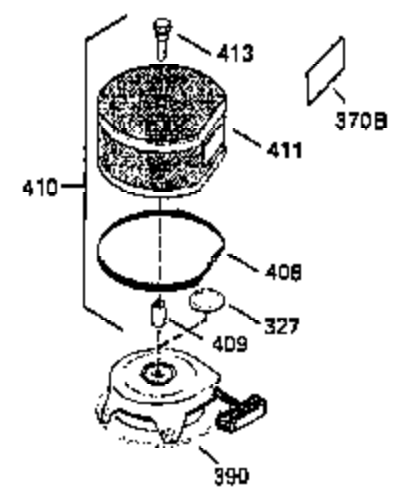

ILLUSTRATION SHOWS TYPICAL PARTS ONLY. ORDER BY PART NUMBER. PARTS NOT LISTED ARE SUPPLIED BY OEM.

OPTIONAL ELECTRIC STARTER MOTOR

OPTIONAL SPARK ARRESTOR

OPTIONAL DEBRIS SCREEN

Ref #	Part Number	Qty	Description
16	35520		Governor Lever
17	29916		Governor Lever Clamp
18	650548		Screw, 8-32 x 5/16"
19	35203		Extension Spring
28	30322		Lock Nut, 8-32
35	29826		Screw, 10-32 x 3/4"
36	29918		Lock Washer
37	29216		Lock Nut, 10-32
38	29642		Retaining Ring
60	35316A		Blower Housing Extension
62	650760		Screw, 8-32 x 3/8"
63	28545		Grommet
65	650128		Screw, 10-24 x 1/2"
66	30063		Screw, Torx T-30 , 1/4-20 x 1/2"
68	33356		Ground Terminal
172	28425		Valve Cover
173	35350		Breather Tube
174	650128		Screw, 10-24 x 1/2"
182	650517		Screw, 1/4-20 x 27/32"
186	35522		Governor Link
209A	30200		Screw, 10-24 x 9/16"
210	27793		Conduit Clip
211	28942		Screw, 10-32 x 3/8"
266	650876		Screw, 5/16-18 x 1-1/4"
270	35292		Exhaust Manifold
271	35293		Locking Plate (Manifold)
276	35348		Locking Plate
277	650877		Screw, 5/16-18 x 4-1/2"
284	35428		Muffler Deflector
284A	650760		Screw, 8-32 x 3/8"
327	35392		Starter Plug
363	34148		Spring
380	632498		Carburetor (Incl. 184) (Refer to Division 5, Section A, page A4-2 or Fiche 12, Grid F-1for breakdown)
390	590633		Rewind Starter (Refer to Division 5, Section C, page 30 or Fiche 12, Grid G-9 for breakdown)
396	33329D		Electric Starter Motor (120 Volt)(opt ional) Engine requires a ring gear flywheel (611091 minimum) and the cylinder must have drilled and tapped startermounting bosses to add the electric starter.
414	35352		Spark Arrestor Screen (Incl.416)(Opti onal)
416	650760		Screw, 8-32 x 3/8" (Optional)