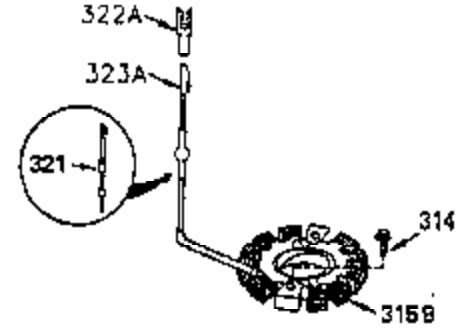

Ref #	Part Number	Qty	Description
16	32651		Governor Lever
17	29916		Governor Lever Clamp
18	650548		Screw, 8-32 x 5/16"
19	35203		Extension Spring
28	30322		Lock Nut, 8-32
35	29826		Screw, 10-32 x 3/4"
36	29918		Lock Washer
37	29216		Lock Nut, 10-32
38	29642		Retaining Ring
60	35316A		Blower Housing Extension
62	650760		Screw, 8-32 x 3/8"
63	28545		Grommet
65	650128		Screw, 10-24 x 1/2"
66	30063		Screw, Torx T-30 , 1/4-20 x 1/2"
68	33356		Ground Terminal
172	28425		Valve Cover
173	35350		Breather Tube
174	650128		Screw, 10-24 x 1/2"
182	650517		Screw, 1/4-20 x 27/32"
186	35302		Governor Link
209A	30200		Screw, 10-24 x 9/16"
210	27793		Conduit Clip
211	28942		Screw, 10-32 x 3/8"
266	650876		Screw, 5/16-18 x 1-1/4"
270	35292		Exhaust Manifold
271	35293		Locking Plate (Manifold)
276	35348		Locking Plate
277	650877		Screw, 5/16-18 x 4-1/2"
284A	650760		Screw, 8-32 x 3/8"
284	35428		Muffler Deflector
363	34148		Spring
380	632413		Carburetor (Incl. 184) (Refer to Division 5, Section A, page A4-2 or Fiche 12, Grid F-1for breakdown)
390	590479		Rewind Starter (Refer to Division 5, Section C, page 30 or Fiche 12, Grid G-9 for breakdown)
396	33329D		Electric Starter Motor (120 Volt)(opt ional) Engine requires a ring gear flywheel (611091 minimum) and the cylinder must have drilled and tapped startermounting bosses to add the electric starter.
414	35352		Spark Arrestor Screen (Incl.416)(Opti onal)
416	650760		Screw, 8-32 x 3/8" (Optional)

ILLUSTRATION SHOWS TYPICAL PARTS ONLY. ORDER BY PART NUMBER. PARTS NOT LISTED ARE SUPPLIED BY OEM.