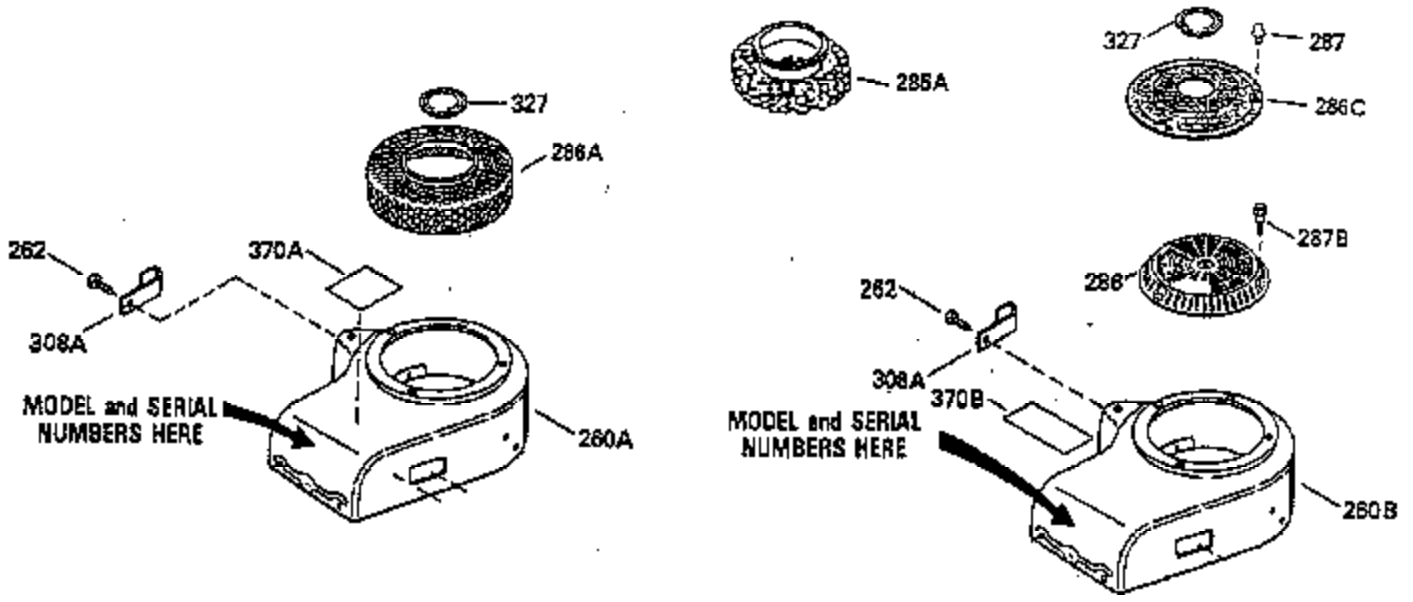

Ref #	Part Number	Qty	Description
211	28942		Screw, 10-32 x 3/8"
223	792028		Screw, 5/16-18 x 7/8"
224	33515A		* Intake Pipe Gasket
234	650825		Nut & Lock Washer, 1/4-20 (Sealing)
237	35286		Air Cleaner Adapter
238	650875		Screw, 10-32 x 5-1/4"
239	33629		* Carburetor Gasket
240	35402B		Air Cleaner Body
245A	35404		Air Cleaner Filter
245	35403		Air Cleaner Element (Incl. 234)
250	35405		Air Cleaner Cover
251	650886		Wing Nut, 1/4-20
252	650887		Screw, 1/4-20 x 1"
261	30063		Screw, Torx T-30, 1/4-20 x 1/2"
262	29747B		Screw, 5/16-24 x 21/32"
264A	30063		Screw, Torx T-30, 1/4-20 x 1/2"
264	650273		Screw, 5/16-18 x 5/8"
265	35290		Cylinder Head Cover
266	650876		Screw, 5/16-18 x 1-1/4"
270	35292		Exhaust Manifold
271	35293		Locking Plate (Manifold)
275	35294		Muffler
276	35348		Locking Plate
277	650877		Screw, 5/16-18 x 4-1/2"
281	33013		Starter Bubble Cover
282	650760		Screw, 8-32 x 3/8"
285	35287A		Starter Cup
286B	35446		Starter Screen
287A	29752		Nut & Lock Washer, 1/4-28
290	30705		Fuel Line (16" or 40cm)
292	26460		Fuel Line Clamp
298	28763		Screw, 10-32 x 35/64"
307	33590		"O" Ring
308	33997		Fill Tube Clip
324	33177		Terminal
325B	34246		Wire Clip
370	34346		Instruction Decal
379	631021		Inlet Needle, Seat & Clip Ass'y.
380	632413		Carburetor (Incl. 184) (Refer to Division 5, Section A, page A4-2 or Fiche 12, Grid F-1for breakdown)
390	590479		Rewind Starter (Refer to Division 5, Section C, page 30 or Fiche 12, Grid G-9 for breakdown)
400	35331B		* Gasket Set (Incl. items marked *)
401	35332		"O" Ring Kit (Incl. 141, 144, 147, 148, 152, 157, 159)
407	35837		Fill Tube & Dipstick Ass'y.
420	730225		SAE30 4-Cycle Engine Oil (Quart)

ILLUSTRATION SHOWS TYPICAL PARTS ONLY. ORDER BY PART NUMBER. PARTS NOT LISTED ARE SUPPLIED BY OEM. .