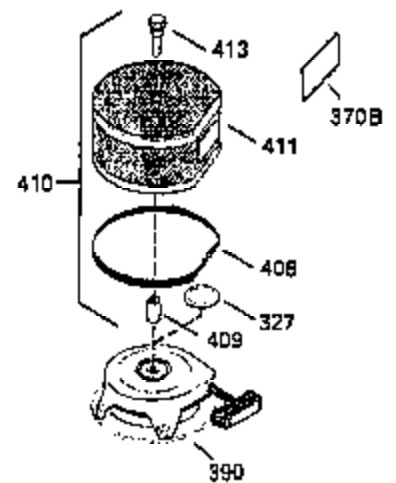

ILLUSTRATION SHOWS TYPICAL PARTS ONLY. ORDER BY PART NUMBER. PARTS NOT LISTED ARE SUPPLIED BY OEM.

**OPTIONAL ELECTRIC STARTER MOTOR**

**OPTIONAL SPARK ARRESTOR**

**OPTIONAL DEBRIS SCREEN**

Ref #	Part Number	Qty	Description
16	32651		Governor Lever
17	29916		Governor Lever Clamp
18	650548		Screw, 8-32 x 5/16"
19	35203		Extension Spring
28	30322		Lock Nut, 8-32
35	29826		Screw, 10-32 x 3/4"
36	29918		Lock Washer
37	29216		Lock Nut, 10-32
38	29642		Retaining Ring
60	35316A		Blower Housing Extension
62	650760		Screw, 8-32 x 3/8"
63	28545		Grommet
65	650128		Screw, 10-24 x 1/2"
66	30063		Screw, Torx T-30 , 1/4-20 x 1/2"
68	33356		Ground Terminal
172	28425		Valve Cover
173	35350		Breather Tube
174	650128		Screw, 10-24 x 1/2"
182	650517		Screw, 1/4-20 x 27/32"
186	35302		Governor Link
209A	30200		Screw, 10-24 x 9/16"
210	27793		Conduit Clip
211	28942		Screw, 10-32 x 3/8"
266	650876		Screw, 5/16-18 x 1-1/4"
270	35292		Exhaust Manifold
271	35293		Locking Plate (Manifold)
276	35348		Locking Plate
277	650877		Screw, 5/16-18 x 4-1/2"
284A	650760		Screw, 8-32 x 3/8"
284	35428		Muffler Deflector
363	34148		Spring
380	632413		Carburetor (Incl. 184) (Refer to Division 5, Section A, page A4-2 or Fiche 12, Grid F-1for breakdown)
390	590479		Rewind Starter (Refer to Division 5, Section C, page 30 or Fiche 12, Grid G-9 for breakdown)
396	33329D		Electric Starter Motor (120 Volt)(opt ional) Engine requires a ring gear flywheel (611091 minimum) and the cylinder must have drilled and tapped startermounting bosses to add the electric starter.
414	35352		Spark Arrestor Screen (Incl.416)(Opti onal)
416	650760		Screw, 8-32 x 3/8" (Optional)