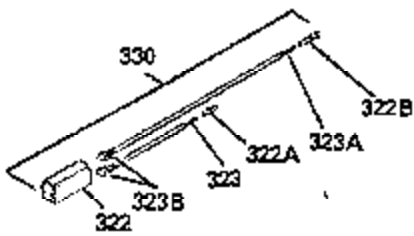

Ref #	Part Number	Qty	Description
16	32651		Governor Lever
17	29916		Governor Lever Clamp
18	650548		Screw, 8-32 x 5/16"
19	35203		Extension Spring
28	30322		Lock Nut, 8-32
35	29826		Screw, 10-32 x 3/4"
36	29918		Lock Washer
37	29216		Lock Nut, 10-32
38	29642		Retaining Ring
60	35316A		Blower Housing Extension
62	650760		Screw, 8-32 x 3/8"
63	28545		Grommet
65	650128		Screw, 10-24 x 1/2"
66	30063		Screw, Torx T-30 , 1/4-20 x 1/2"
68	33356		Ground Terminal
172	28425		Valve Cover
173	35350		Breather Tube
174	650128		Screw, 10-24 x 1/2"
182	650517		Screw, 1/4-20 x 27/32"
186	35302		Governor Link
209A	30200		Screw, 10-24 x 9/16"
210	27793		Conduit Clip
211	28942		Screw, 10-32 x 3/8"
266	650876		Screw, 5/16-18 x 1-1/4"
270	35292		Exhaust Manifold
271	35293		Locking Plate (Manifold)
276	35348		Locking Plate
277	650877		Screw, 5/16-18 x 4-1/2"
284A	650760		Screw, 8-32 x 3/8"
284	35428		Muffler Deflector
363	34148		Spring
380	632413		Carburetor (Incl. 184) (Refer to Division 5, Section A, page A4-2 or Fiche 12, Grid F-1for breakdown)
390	590479		Rewind Starter (Refer to Division 5, Section C, page 30 or Fiche 12, Grid G-9 for breakdown)
396	33329D		Electric Starter Motor (120 Volt)(opt ional) Engine requires a ring gear flywheel (611091 minimum) and the cylinder must have drilled and tapped startermounting bosses to add the electric starter.
414	35352		Spark Arrestor Screen (Incl.416)(Opti onal)
416	650760		Screw, 8-32 x 3/8" (Optional)

ILLUSTRATION SHOWS TYPICAL PARTS ONLY. ORDER BY PART NUMBER. PARTS NOT LISTED ARE SUPPLIED BY OEM.