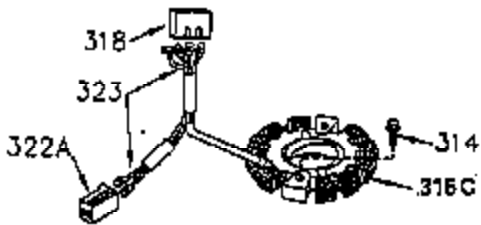

Ref #	Part Number	Qty	Description
16	32651		Governor Lever
17	29916		Governor Lever Clamp
18	650548		Screw, 8-32 x 5/16"
19	35203		Extension Spring
28	30322		Lock Nut, 8-32
35	29826		Screw, 10-32 x 3/4"
36	29918		Lock Washer
37	29216		Lock Nut, 10-32
38	29642		Retaining Ring
60	35316A		Blower Housing Extension
62	650760		Screw, 8-32 x 3/8"
63	28545		Grommet
65	650128		Screw, 10-24 x 1/2"
66	30063		Screw, Torx T-30 , 1/4-20 x 1/2"
68	33356		Ground Terminal
172	28425		Valve Cover
173	35350		Breather Tube
174	650128		Screw, 10-24 x 1/2"
182	650517		Screw, 1/4-20 x 27/32"
186	35302		Governor Link
209A	30200		Screw, 10-24 x 9/16"
210	27793		Conduit Clip
211	28942		Screw, 10-32 x 3/8"
266	650876		Screw, 5/16-18 x 1-1/4"
270	35292		Exhaust Manifold
271	35293		Locking Plate (Manifold)
276	35348		Locking Plate
277	650877		Screw, 5/16-18 x 4-1/2"
284A	650760		Screw, 8-32 x 3/8"
284	35428		Muffler Deflector
363	34148		Spring
380	632413		Carburetor (Incl. 184) (Refer to Division 5, Section A, page A4-2 or Fiche 12, Grid F-1for breakdown)
390	590479		Rewind Starter (Refer to Division 5, Section C, page 30 or Fiche 12, Grid G-9 for breakdown)
396	33329D		Electric Starter Motor (120 Volt)(opt ional) Engine requires a ring gear flywheel (611091 minimum) and the cylinder must have drilled and tapped startermounting bosses to add the electric starter.
414	35352		Spark Arrestor Screen (Incl.416)(Opti onal)
416	650760		Screw, 8-32 x 3/8" (Optional)

ILLUSTRATION SHOWS TYPICAL PARTS ONLY. ORDER BY PART NUMBER. PARTS NOT LISTED ARE SUPPLIED BY OEM.