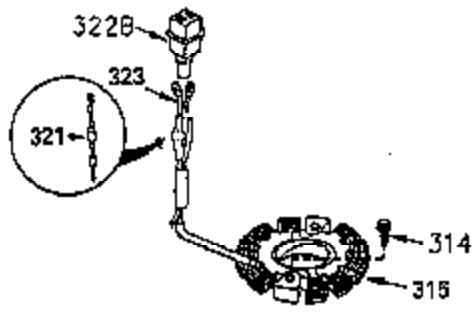

Ref #	Part Number	Qty	Description
16	32651		Governor Lever
17	29916		Governor Lever Clamp
18	650548		Screw, 8-32 x 5/16"
19	35203		Extension Spring
28	30322		Lock Nut, 8-32
35	29826		Screw, 10-32 x 3/4"
36	29918		Lock Washer
37	29216		Lock Nut, 10-32
38	29642		Retaining Ring
60	35316A		Blower Housing Extension
62	650760		Screw, 8-32 x 3/8"
63	28545		Grommet
65	650128		Screw, 10-24 x 1/2"
66	30063		Screw, Torx T-30 , 1/4-20 x 1/2"
68	33356		Ground Terminal
172	28425		Valve Cover
173	35350		Breather Tube
174	650128		Screw, 10-24 x 1/2"
182	650517		Screw, 1/4-20 x 27/32"
186	35302		Governor Link
209A	30200		Screw, 10-24 x 9/16"
210	27793		Conduit Clip
211	28942		Screw, 10-32 x 3/8"
266	650876		Screw, 5/16-18 x 1-1/4"
270	35292		Exhaust Manifold
271	35293		Locking Plate (Manifold)
276	35348		Locking Plate
277	650877		Screw, 5/16-18 x 4-1/2"
284A	650760		Screw, 8-32 x 3/8"
284	35428		Muffler Deflector
363	34148		Spring
380	632413		Carburetor (Incl. 184) (Refer to Division 5, Section A, page A4-2 or Fiche 12, Grid F-1for breakdown)
390	590479		Rewind Starter (Refer to Division 5, Section C, page 30 or Fiche 12, Grid G-9 for breakdown)
396	33329D		Electric Starter Motor (120 Volt)(opt ional) Engine requires a ring gear flywheel (611091 minimum) and the cylinder must have drilled and tapped startermounting bosses to add the electric starter.
414	35352		Spark Arrestor Screen (Incl.416)(Opti onal)
416	650760		Screw, 8-32 x 3/8" (Optional)

ILLUSTRATION SHOWS TYPICAL PARTS ONLY. ORDER BY PART NUMBER. PARTS NOT LISTED ARE SUPPLIED BY OEM.