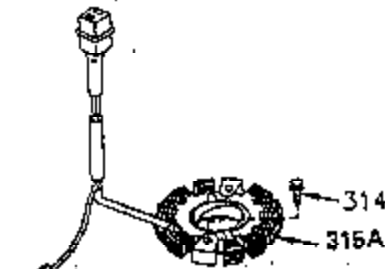

Ref #	Part Number	Qty	Description
16	32651		Governor Lever
17	29916		Governor Lever Clamp
18	650548		Screw, 8-32 x 5/16"
19	35203		Extension Spring
28	30322		Lock Nut, 8-32
35	29826		Screw, 10-32 x 3/4"
36	29918		Lock Washer
37	29216		Lock Nut, 10-32
38	29642		Retaining Ring
60	35316A		Blower Housing Extension
62	650760		Screw, 8-32 x 3/8"
63	28545		Grommet
65	650128		Screw, 10-24 x 1/2"
66	30063		Screw, Torx T-30 , 1/4-20 x 1/2"
68	33356		Ground Terminal
172	28425		Valve Cover
173	35350		Breather Tube
174	650128		Screw, 10-24 x 1/2"
182	650517		Screw, 1/4-20 x 27/32"
186	35302		Governor Link
209A	30200		Screw, 10-24 x 9/16"
210	27793		Conduit Clip
211	28942		Screw, 10-32 x 3/8"
266	650876		Screw, 5/16-18 x 1-1/4"
270	35292		Exhaust Manifold
271	35293		Locking Plate (Manifold)
276	35348		Locking Plate
277	650877		Screw, 5/16-18 x 4-1/2"
284A	650760		Screw, 8-32 x 3/8"
284	35428		Muffler Deflector
363	34148		Spring
380	632413		Carburetor (Incl. 184) (Refer to Division 5, Section A, page A4-2 or Fiche 12, Grid F-1for breakdown)
390	590479		Rewind Starter (Refer to Division 5, Section C, page 30 or Fiche 12, Grid G-9 for breakdown)
396	33329D		Electric Starter Motor (120 Volt)(opt ional) Engine requires a ring gear flywheel (611091 minimum) and the cylinder must have drilled and tapped startermounting bosses to add the electric starter.
414	35352		Spark Arrestor Screen (Incl.416)(Opti onal)
416	650760		Screw, 8-32 x 3/8" (Optional)

ILLUSTRATION SHOWS TYPICAL PARTS ONLY. ORDER BY PART NUMBER. PARTS NOT LISTED ARE SUPPLIED BY OEM.