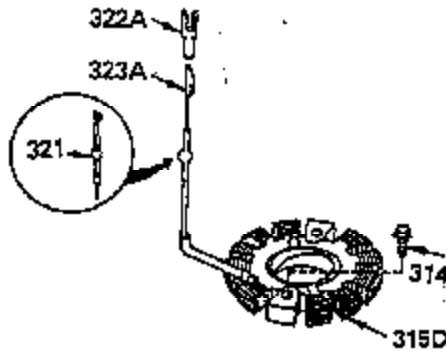

Ref #	Part Number	Qty	Description
16	32651		Governor Lever
17	29916		Governor Lever Clamp
18	650548		Screw, 8-32 x 5/16"
19	35203		Extension Spring
28	30322		Lock Nut, 8-32
35	29826		Screw, 10-32 x 3/4"
36	29918		Lock Washer
37	29216		Lock Nut, 10-32
38	29642		Retaining Ring
60	35316A		Blower Housing Extension
62	650760		Screw, 8-32 x 3/8"
63	28545		Grommet
65	650128		Screw, 10-24 x 1/2"
66	30063		Screw, Torx T-30 , 1/4-20 x 1/2"
68	33356		Ground Terminal
172	28425		Valve Cover
173	35350		Breather Tube
174	650128		Screw, 10-24 x 1/2"
182	650517		Screw, 1/4-20 x 27/32"
186	35302		Governor Link
209A	30200		Screw, 10-24 x 9/16"
210	27793		Conduit Clip
211	28942		Screw, 10-32 x 3/8"
266	650876		Screw, 5/16-18 x 1-1/4"
270	35292		Exhaust Manifold
271	35293		Locking Plate (Manifold)
276	35348		Locking Plate
277	650877		Screw, 5/16-18 x 4-1/2"
284A	650760		Screw, 8-32 x 3/8"
284	35428		Muffler Deflector
363	34148		Spring
380	632413		Carburetor (Incl. 184) (Refer to Division 5, Section A, page A4-2 or Fiche 12, Grid F-1for breakdown)
390	590479		Rewind Starter (Refer to Division 5, Section C, page 30 or Fiche 12, Grid G-9 for breakdown)
396	33329D		Electric Starter Motor (120 Volt)(opt ional) Engine requires a ring gear flywheel (611091 minimum) and the cylinder must have drilled and tapped startermounting bosses to add the electric starter.
414	35352		Spark Arrestor Screen (Incl.416)(Opti onal)
416	650760		Screw, 8-32 x 3/8" (Optional)

ILLUSTRATION SHOWS TYPICAL PARTS ONLY. ORDER BY PART NUMBER. PARTS NOT LISTED ARE SUPPLIED BY OEM.