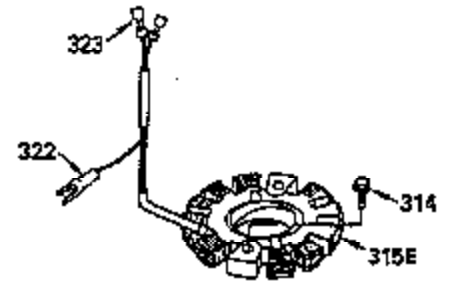

Ref #	Part Number	Qty	Description
16	32651		Governor Lever
17	29916		Governor Lever Clamp
18	650548		Screw, 8-32 x 5/16"
19	35203		Extension Spring
28	30322		Lock Nut, 8-32
35	29826		Screw, 10-32 x 3/4"
36	29918		Lock Washer
37	29216		Lock Nut, 10-32
38	29642		Retaining Ring
60	35316A		Blower Housing Extension
62	650760		Screw, 8-32 x 3/8"
63	28545		Grommet
65	650128		Screw, 10-24 x 1/2"
66	30063		Screw, Torx T-30 , 1/4-20 x 1/2"
68	33356		Ground Terminal
172	28425		Valve Cover
173	35350		Breather Tube
174	650128		Screw, 10-24 x 1/2"
182	650517		Screw, 1/4-20 x 27/32"
186	35302		Governor Link
209A	30200		Screw, 10-24 x 9/16"
210	27793		Conduit Clip
211	28942		Screw, 10-32 x 3/8"
266	650876		Screw, 5/16-18 x 1-1/4"
270	35292		Exhaust Manifold
271	35293		Locking Plate (Manifold)
276	35348		Locking Plate
277	650877		Screw, 5/16-18 x 4-1/2"
284A	650760		Screw, 8-32 x 3/8"
284	35428		Muffler Deflector
363	34148		Spring
380	632413		Carburetor (Incl. 184) (Refer to Division 5, Section A, page A4-2 or Fiche 12, Grid F-1for breakdown)
390	590479		Rewind Starter (Refer to Division 5, Section C, page 30 or Fiche 12, Grid G-9 for breakdown)
396	33329D		Electric Starter Motor (120 Volt)(opt ional) Engine requires a ring gear flywheel (611091 minimum) and the cylinder must have drilled and tapped startermounting bosses to add the electric starter.
414	35352		Spark Arrestor Screen (Incl.416)(Opti onal)
416	650760		Screw, 8-32 x 3/8" (Optional)

ILLUSTRATION SHOWS TYPICAL PARTS ONLY. ORDER BY PART NUMBER. PARTS NOT LISTED ARE SUPPLIED BY OEM.