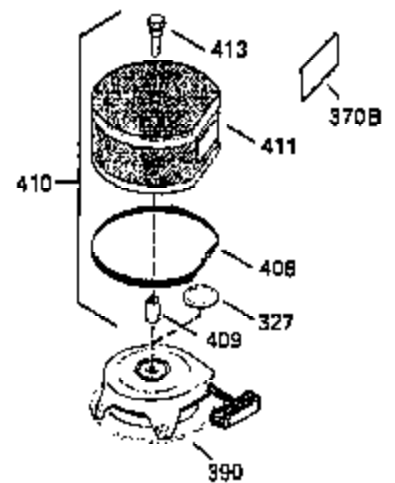

ILLUSTRATION SHOWS TYPICAL PARTS ONLY. ORDER BY PART NUMBER. PARTS NOT LISTED ARE SUPPLIED BY OEM.

OPTIONAL ELECTRIC STARTER MOTOR

OPTIONAL SPARK ARRESTOR

OPTIONAL DEBRIS SCREEN

Ref #	Part Number	Qty	Description
16	32651		Governor Lever
17	29916		Governor Lever Clamp
18	650548		Screw, 8-32 x 5/16"
19	35203		Extension Spring
28	30322		Lock Nut, 8-32
35	29826		Screw, 10-32 x 3/4"
36	29918		Lock Washer
37	29216		Lock Nut, 10-32
38	29642		Retaining Ring
60	35316A		Blower Housing Extension
62	650760		Screw, 8-32 x 3/8"
63	28545		Grommet
65	650128		Screw, 10-24 x 1/2"
66	30063		Screw, Torx T-30 , 1/4-20 x 1/2"
68	33356		Ground Terminal
172	28425		Valve Cover
173	35350		Breather Tube
174	650128		Screw, 10-24 x 1/2"
182	650517		Screw, 1/4-20 x 27/32"
186	35302		Governor Link
209A	30200		Screw, 10-24 x 9/16"
210	27793		Conduit Clip
211	28942		Screw, 10-32 x 3/8"
266	650876		Screw, 5/16-18 x 1-1/4"
270	35292		Exhaust Manifold
271	35293		Locking Plate (Manifold)
276	35348		Locking Plate
277	650877		Screw, 5/16-18 x 4-1/2"
284A	650760		Screw, 8-32 x 3/8"
284	35428		Muffler Deflector
361	30063		Screw, Torx T-30, 1/4-20 x 1/2"
363	34148		Spring
380	632413		Carburetor (Incl. 184) (Refer to Division 5, Section A, page A4-2 or Fiche 12, Grid F-1for breakdown)
390	590479		Rewind Starter (Refer to Division 5, Section C, page 30 or Fiche 12, Grid G-9 for breakdown)
395	33605		Electric Starter Motor (12 Volt) (Refer to Division 5, Section D, page 20 or Fiche 12, Grid G-13 for breakdown)
396	33329D		Electric Starter Motor (120 Volt)(opt ional) Engine requires a ring gear flywheel (611091 minimum) and the cylinder must have drilled and tapped startermounting bosses to add the electric starter.
414	35352		Spark Arrestor Screen (Incl.416)(Opti onal)
416	650760		Screw, 8-32 x 3/8" (Optional)