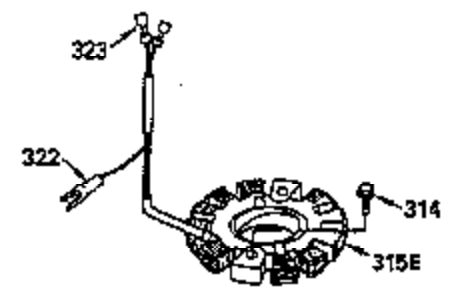

ILLUSTRATION SHOWS TYPICAL PARTS ONLY. ORDER BY PART NUMBER. PARTS NOT LISTED ARE SUPPLIED BY OEM.

Ref #	Part Number	Qty	Description
110A	35183		Ground Wire
314	650873		Screw, 1/4-20 x 3/4"
315	611104		Alt.Coil (3/5 Split) (Incl.321,322 & 323)
321	611161		Diode
322	611142		Connector Body
323	611118		Terminal