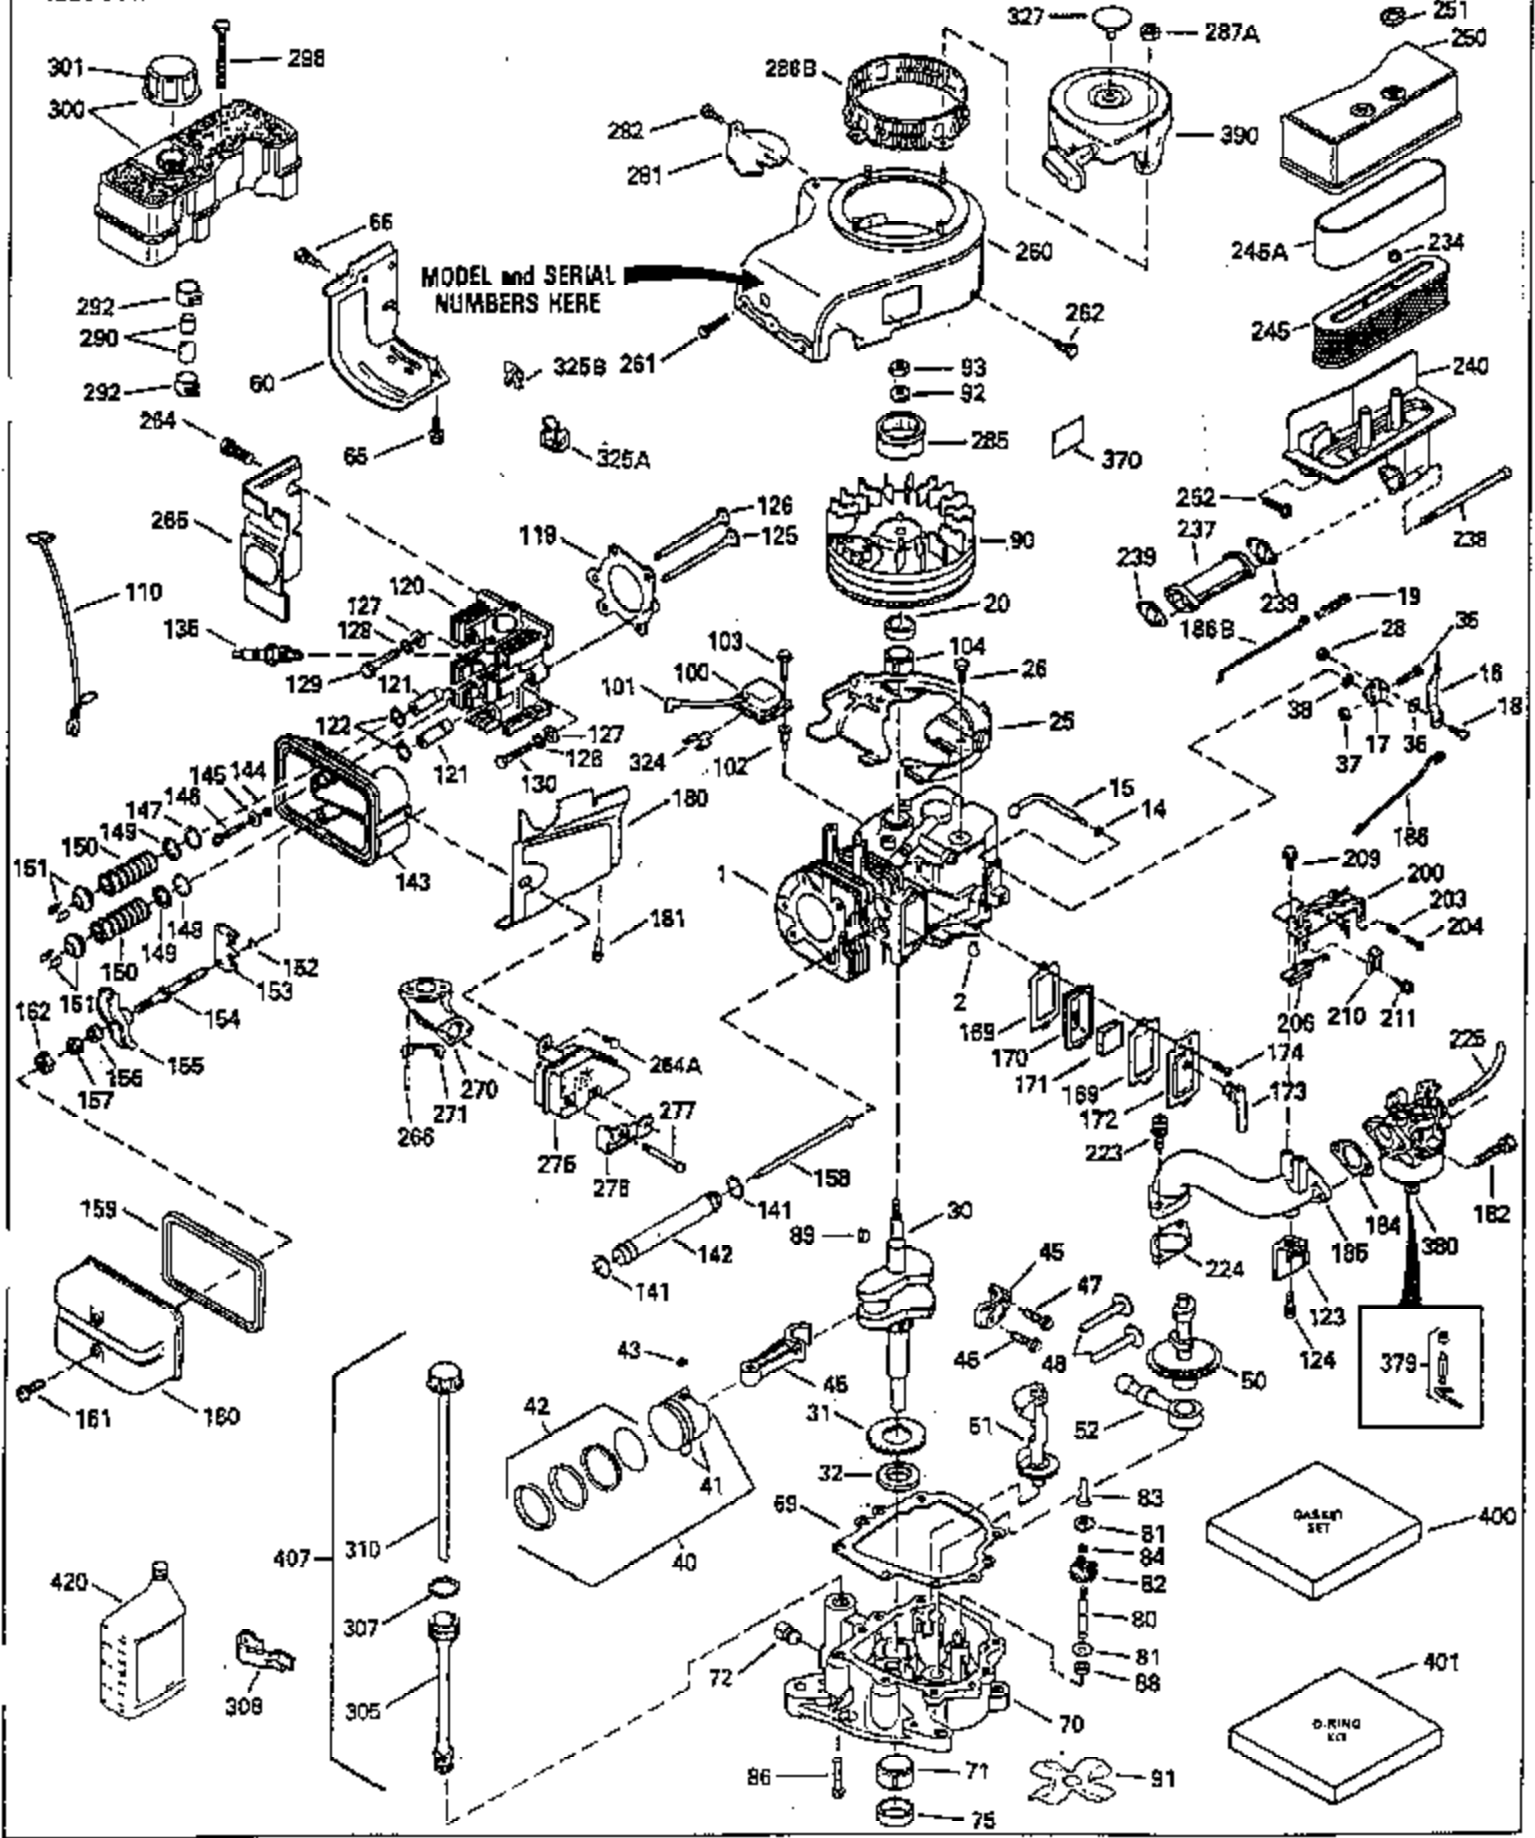

ILLUSTRATION SHOWS TYPICAL PARTS ONLY. ORDER BY PART NUMBER. PARTS NOT LISTED ARE SUPPLIED BY OEM.

Ref #	Part Number	Qty	Description
1	35399B		Cylinder (Incl. 2, 20 & 104) (3-5/16" Bore)
2	27652		Dowel Pin
14	28277		Washer
15	35324		Governor Rod
16	32651		Governor Lever
17	29916		Governor Lever Clamp
18	650548		Screw, 8-32 x 5/16"
19	35203		Extension Spring
20	35319		Oil Seal
25	35326		Blower Housing Baffle
26	650561		Screw, 1/4-20 x 5/8"
28	30322		Lock Nut, 8-32
30	35336B		Crankshaft (Counterbalance)
31	35327		Counterbalance Gear
32	35653		Shim Washer (.015") (Use as required)
35	29826		Screw, 10-32 x 3/4"
36	29918		Lock Washer
37	29216		Lock Nut, 10-32
38	29642		Retaining Ring
40	35339A		Piston, Pin & Ring Set (Std.) (3-5/16 ")
40	35340A		Piston, Pin & Ring Set (.010" OS)
40	35341A		Piston, Pin & Ring Set (.020" OS)
41	35329		Piston & Pin Assy. (Std.) (Incl. No. 43)
41	35430		Piston & Pin Assy. (.010" OS) (Incl. 43)
41	35431		Piston & Pin Assy. (.020" OS) (Incl. 43)
42	34866A		Ring Set (Std.)
42	34867A		Ring Set (.010" OS)
42	34868A		Ring Set (.020" OS)
43	31919		Piston Pin Retaining Ring
45	35330A		Connecting Rod Ass'y. (Incl. 46 & 47)
46	650908		Connecting Rod Bolt
47	650882		Connecting Rod Bolt
48	35313		Valve Lifter
50	35314		Camshaft (MCR)
51	35315A		Counterbalance Weight
52	31356		Oil Pump
60	35316A		Blower Housing Extension
65	650128		Screw, 10-24 x 1/2"
66	30063		Screw, Torx T-30 , 1/4-20 x 1/2"
69	35317		* Mounting Flange Gasket
70	35401A		Mounting Flange (Incl. 71, 72, 75 & 8 0)
71	35377		Crankshaft Bushing
72	31927		Oil Drain Plug
75	35319		Oil Seal
80	35320		Governor Shaft
81	35479		Washer, Flat
82	35321		Governor Gear Ass'y. (Incl. 81)
83	35322		Governor Spool
84	29193		Retaining Ring
86	650833		Screw, 1/4-20 x 1-3/16"
88	31707A		Spacer (Incl. 81)
89	32589		Flywheel Key
90	611094		Flywheel (7 amp w/ring gear)
92	650880		Lock Washer
93	650881		Flywheel Nut
100	35135		Solid State Ignition
101	610118		Spark Plug Cover
102	650872		Solid State Mounting Stud