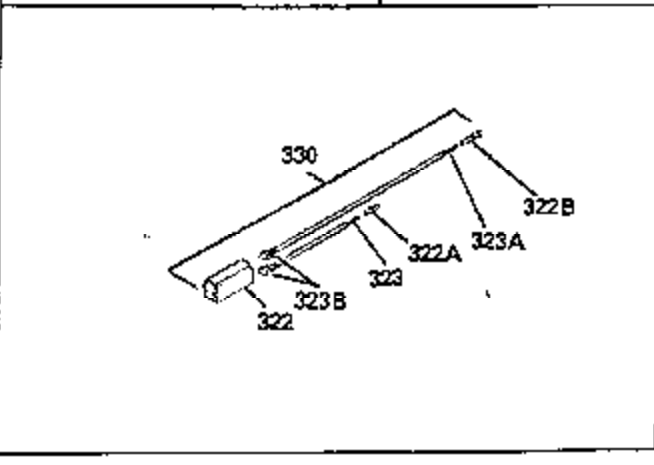

ILLUSTRATION SHOWS TYPICAL PARTS ONLY. ORDER BY PART NUMBER. PARTS NOT LISTED ARE SUPPLIED BY OEM. .

Ref #	Part Number	Qty	Description
245	35403		Air Cleaner Element (Incl. 234)
262	29747B		Screw, 5/16-24 x 21/32"
286A	35194		Starter Screen
290	30705		Fuel Line (16" or 40cm)
292	26460		Fuel Line Clamp
308A	35437		Fill Tube Clip
370A	34686		Name Decal
380	632413		Carburetor (Incl. 184) (Refer to Division 5, Section A, page A4-2 or Fiche 12, Grid F-1for breakdown)

ILLUSTRATION SHOWS TYPICAL PARTS ONLY. ORDER BY PART NUMBER. PARTS NOT LISTED ARE SUPPLIED BY OEM.

Ref #	Part Number	Qty	Description
110A	35183		Ground Wire
314	650873		Screw, 1/4-20 x 3/4"
315	611104		Alt.Coil (3/5 Split) (Incl.321,322 & 323)
321	611161		Diode
322	611142		Connector Body
323	611118		Terminal