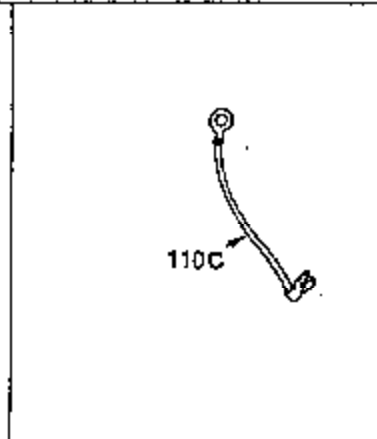

ILLUSTRATION SHOWS TYPICAL PARTS ONLY. ORDER BY PART NUMBER. PARTS NOT LISTED ARE SUPPLIED BY OEM. .

Ref #	Part Number	Qty	Description
245	35403		Air Cleaner Element (Incl. 234)
262	29747B		Screw, 5/16-24 x 21/32"
286A	35194		Starter Screen
290	30705		Fuel Line (16" or 40cm)
292	26460		Fuel Line Clamp
308A	35437		Fill Tube Clip
370A	34686		Name Decal
380	632413		Carburetor (Incl. 184) (Refer to Division 5, Section A, page A4-2 or Fiche 12, Grid F-1for breakdown)

ILLUSTRATION SHOWS TYPICAL PARTS ONLY. ORDER BY PART NUMBER. PARTS NOT LISTED ARE SUPPLIED BY OEM.

Ref #	Part Number	Qty	Description
110A	35183		Ground Wire
314	650873		Screw, 1/4-20 x 3/4"
315	611104		Alt.Coil (3/5 Split) (Incl.321,322 & 323)
321	611161		Diode
322	611142		Connector Body
323	611118		Terminal