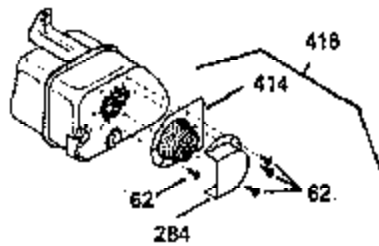

OPTIONAL SPARK ARRESTOR