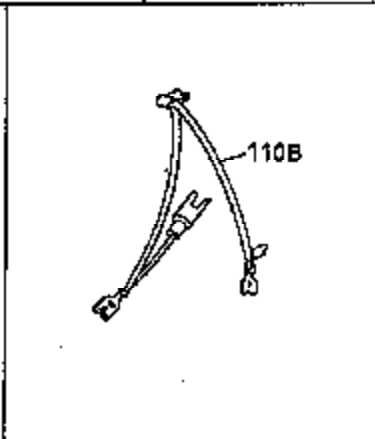

ILLUSTRATION SHOWS TYPICAL PARTS ONLY. ORDER BY PART NUMBER. PARTS NOT LISTED ARE SUPPLIED BY OEM. .

Ref #	Part Number	Qty	Description
245	35403		Air Cleaner Element (Incl. 234)
262	29747B		Screw, 5/16-24 x 21/32"
286A	35194		Starter Screen
290	30705		Fuel Line (16" or 40cm)
292	26460		Fuel Line Clamp
308A	35437		Fill Tube Clip
370A	34686		Name Decal
380	632413		Carburetor (Incl. 184) (Refer to Division 5, Section A, page A4-2 or Fiche 12, Grid F-1for breakdown)

ILLUSTRATION SHOWS TYPICAL PARTS ONLY. ORDER BY PART NUMBER. PARTS NOT LISTED ARE SUPPLIED BY OEM.

Ref #	Part Number	Qty	Description
110A	35183		Ground Wire
314	650873		Screw, 1/4-20 x 3/4"
315	611104		Alt.Coil (3/5 Split) (Incl.321,322 & 323)
321	611161		Diode
322	611142		Connector Body
323	611118		Terminal