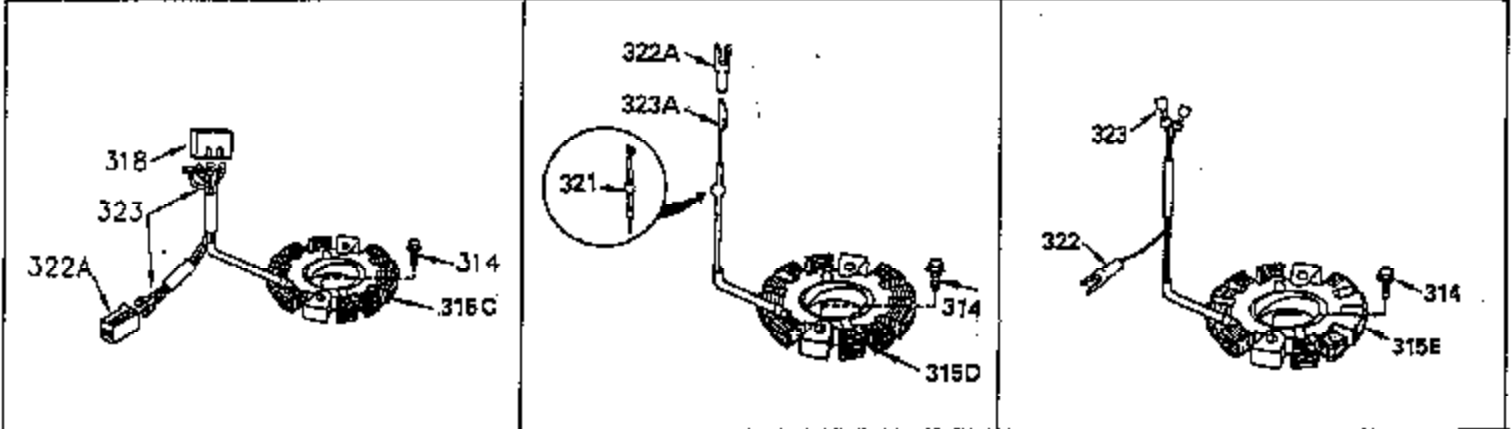

ILLUSTRATION SHOWS TYPICAL PARTS ONLY. ORDER BY PART NUMBER. PARTS NOT LISTED ARE SUPPLIED BY OEM. .

Ref #	Part Number	Qty	Description
245	35403		Air Cleaner Element (Incl. 234)
262	29747B		Screw, 5/16-24 x 21/32"
286A	35194		Starter Screen
290	30705		Fuel Line (16" or 40cm)
292	26460		Fuel Line Clamp
308A	35437		Fill Tube Clip
370A	34686		Name Decal
380	632413		Carburetor (Incl. 184) (Refer to Division 5, Section A, page A4-2 or Fiche 12, Grid F-1for breakdown)

ILLUSTRATION SHOWS TYPICAL PARTS ONLY. ORDER BY PART NUMBER. PARTS NOT LISTED ARE SUPPLIED BY OEM.

Ref #	Part Number	Qty	Description
110A	35183		Ground Wire
314	650873		Screw, 1/4-20 x 3/4"
315	611104		Alt.Coil (3/5 Split) (Incl.321,322 & 323)
321	611161		Diode
322	611142		Connector Body
323	611118		Terminal