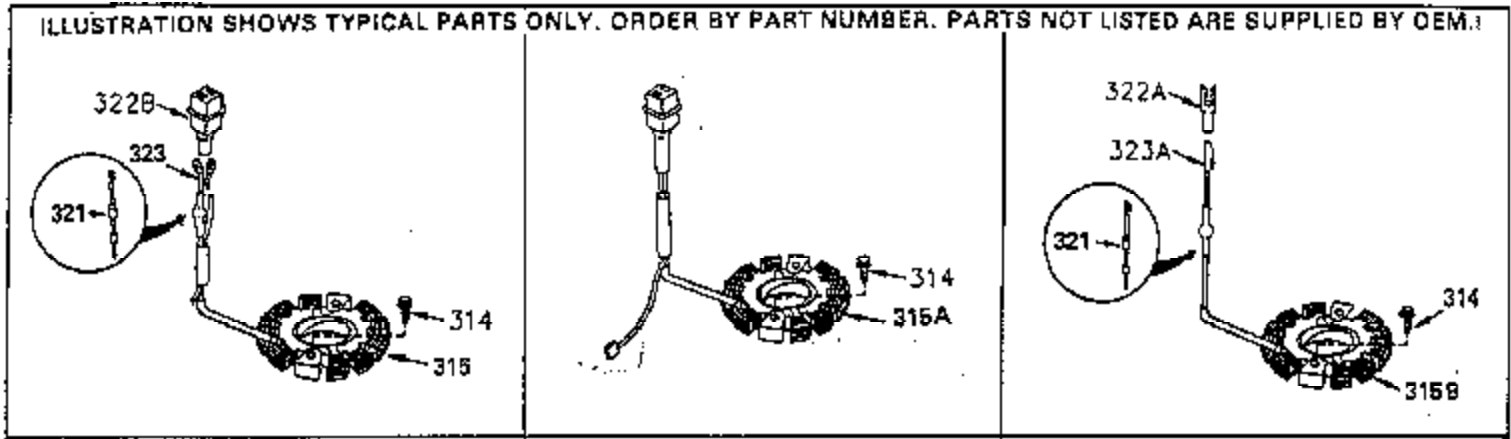

ILLUSTRATION SHOWS TYPICAL PARTS ONLY. ORDER BY PART NUMBER. PARTS NOT LISTED ARE SUPPLIED BY OEM.

Ref #	Part Number	Qty	Description
110A	35183		Ground Wire
314	650873		Screw, 1/4-20 x 3/4"
315	611104		Alt.Coil (3/5 Split) (Incl.321,322 & 323)
321	611161		Diode
322	611142		Connector Body
323	611118		Terminal