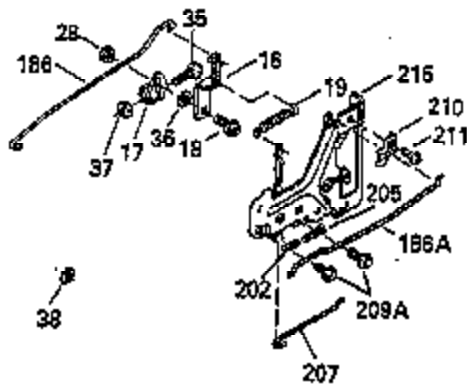

ILLUSTRATION SHOWS TYPICAL PARTS ONLY. ORDER BY PART NUMBER. PARTS NOT LISTED ARE SUPPLIED BY OEM.