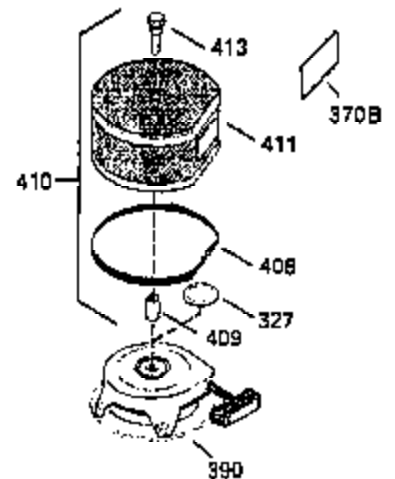

ILLUSTRATION SHOWS TYPICAL PARTS ONLY. ORDER BY PART NUMBER. PARTS NOT LISTED ARE SUPPLIED BY OEM.

OPTIONAL ELECTRIC STARTER MOTOR

OPTIONAL SPARK ARRESTOR

OPTIONAL DEBRIS SCREEN

Ref #	Part Number	Qty	Description
16	32651		Governor Lever
17	29916		Governor Lever Clamp
18	650548		Screw, 8-32 x 5/16"
19	35203		Extension Spring
28	30322		Lock Nut, 8-32
35	29826		Screw, 10-32 x 3/4"
36	29918		Lock Washer
37	29216		Lock Nut, 10-32
38	29642		Retaining Ring
60	35316A		Blower Housing Extension
62	650760		Screw, 8-32 x 3/8"
63	28545		Grommet
65	650128		Screw, 10-24 x 1/2"
66	30063		Screw, Torx T-30 , 1/4-20 x 1/2"
68	33356		Ground Terminal
172	28425		Valve Cover
173	35350		Breather Tube
174	650128		Screw, 10-24 x 1/2"
182	650517		Screw, 1/4-20 x 27/32"
186	35302		Governor Link
209A	30200		Screw, 10-24 x 9/16"
210	27793		Conduit Clip
211	28942		Screw, 10-32 x 3/8"
266	650876		Screw, 5/16-18 x 1-1/4"
270	35292		Exhaust Manifold
271	35293		Locking Plate (Manifold)
276	35348		Locking Plate
277	650877		Screw, 5/16-18 x 4-1/2"
284A	650760		Screw, 8-32 x 3/8"
284	35428		Muffler Deflector
327	35392		Starter Plug
361	30063		Screw, Torx T-30, 1/4-20 x 1/2"
363	34148		Spring
380	632413		Carburetor (Incl. 184) (Refer to Division 5, Section A, page A4-2 or Fiche 12, Grid F-1for breakdown)
390	590633		Rewind Starter (Refer to Division 5, Section C, page 30 or Fiche 12, Grid G-9 for breakdown)
395	33605		Electric Starter Motor (12 Volt) (Refer to Division 5, Section D, page 20 or Fiche 12, Grid G-13 for breakdown)
396	33329D		Electric Starter Motor (120 Volt)(opt ional) Engine requires a ring gear flywheel (611091 minimum) and the cylinder must have drilled and tapped startermounting bosses to add the electric starter.
414	35352		Spark Arrestor Screen (Incl.416)(Opti onal)
416	650760		Screw, 8-32 x 3/8" (Optional)