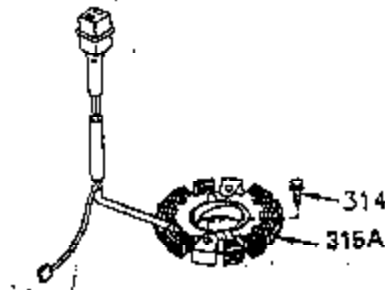

ILLUSTRATION SHOWS TYPICAL PARTS ONLY. ORDER BY PART NUMBER. PARTS NOT LISTED ARE SUPPLIED BY OEM.

Ref #	Part Number	Qty	Description
110A	35183		Ground Wire
314	650873		Screw, 1/4-20 x 3/4"
315	611104		Alt.Coil (3/5 Split) (Incl.321,322 & 323)
321	611161		Diode
322	611142		Connector Body
323	611118		Terminal