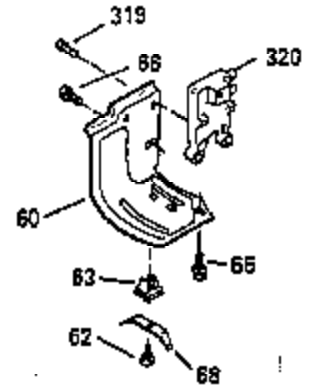

ILLUSTRATION SHOWS TYPICAL PARTS ONLY. ORDER BY PART NUMBER. PARTS NOT LISTED ARE SUPPLIED BY OEM.