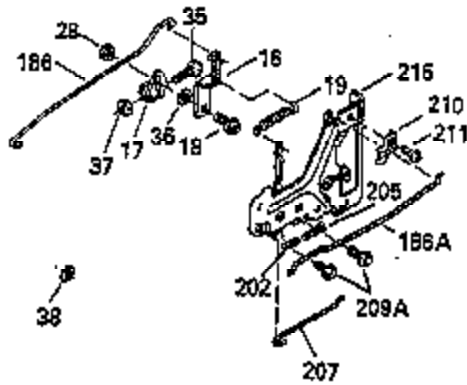

ILLUSTRATION SHOWS TYPICAL PARTS ONLY. ORDER BY PART NUMBER. PARTS NOT LISTED ARE SUPPLIED BY OEM.