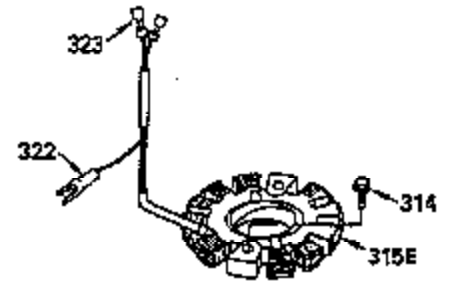

ILLUSTRATION SHOWS TYPICAL PARTS ONLY. ORDER BY PART NUMBER. PARTS NOT LISTED ARE SUPPLIED BY OEM.

Ref #	Part Number	Qty	Description
110A	35183		Ground Wire
314	650873		Screw, 1/4-20 x 3/4"
315	611104		Alt.Coil (3/5 Split) (Incl.321,322 & 323)
321	611161		Diode
322	611142		Connector Body
323	611118		Terminal