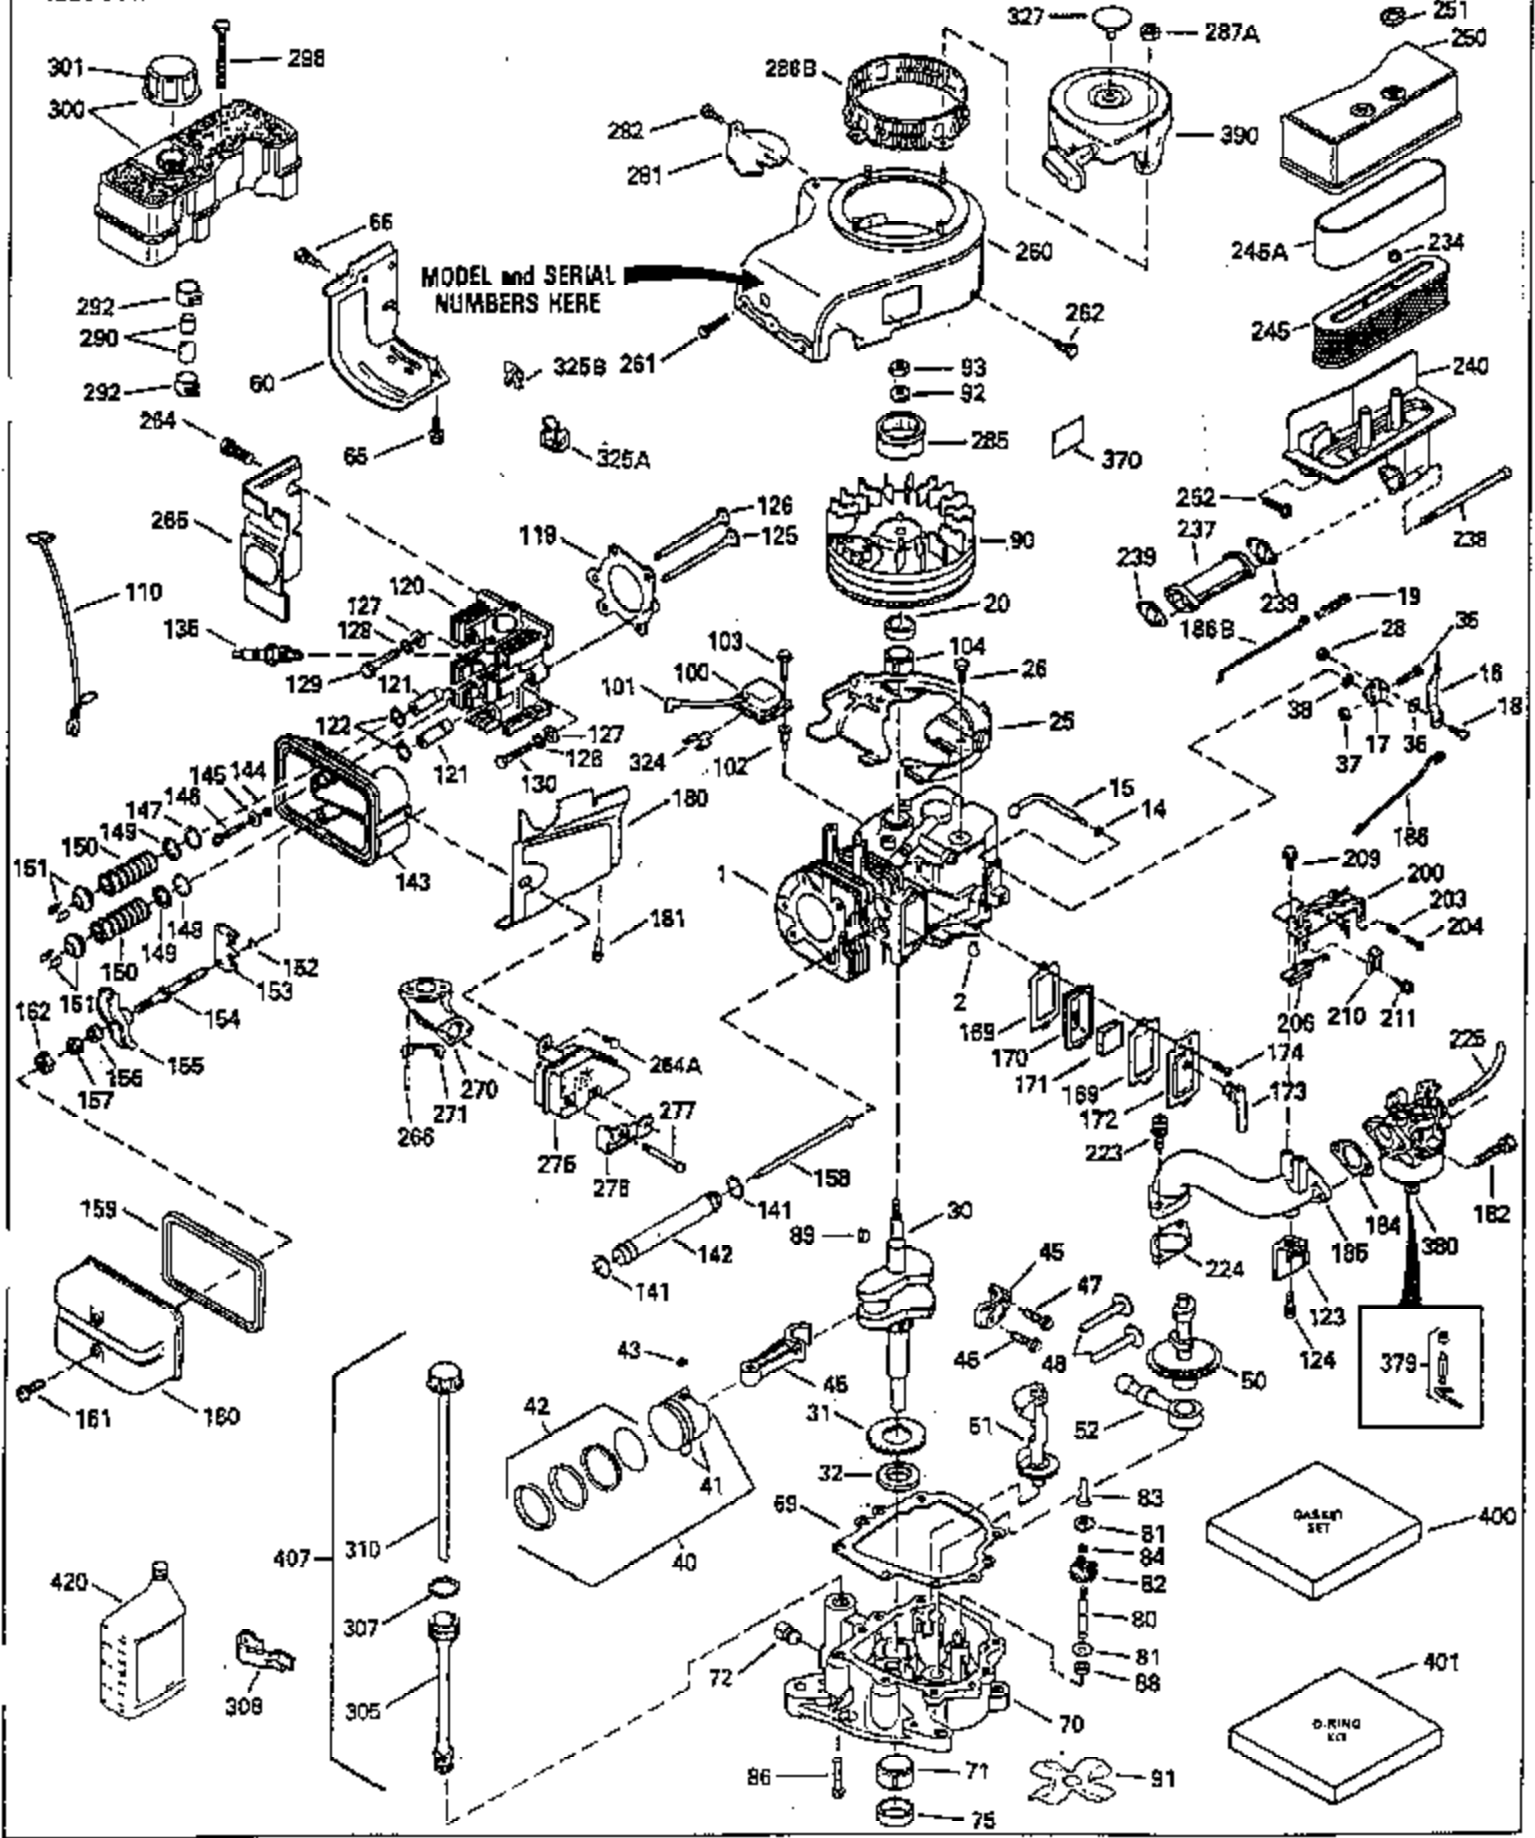

ILLUSTRATION SHOWS TYPICAL PARTS ONLY. ORDER BY PART NUMBER. PARTS NOT LISTED ARE SUPPLIED BY OEM.

Ref #	Part Number	Qty	Description
1	35399B		Cylinder (Incl. 2, 20 & 104) (3-5/16" Bore)
2	27652		Dowel Pin
14	28277		Washer
15	35324		Governor Rod
16	35520		Governor Lever
17	29916		Governor Lever Clamp
18	650548		Screw, 8-32 x 5/16"
19	35203		Extension Spring
20	35319		Oil Seal
25	35326		Blower Housing Baffle
26	650561		Screw, 1/4-20 x 5/8"
28	30322		Lock Nut, 8-32
30	35336B		Crankshaft (Counterbalance)
31	35327		Counterbalance Gear
32	35653		Shim Washer (.015") (Use as required)
35	29826		Screw, 10-32 x 3/4"
36	29918		Lock Washer
37	29216		Lock Nut, 10-32
38	29642		Retaining Ring
40	35339A		Piston, Pin & Ring Set (Std.) (3-5/16")
40	35340A		Piston, Pin & Ring Set (.010" OS)
40	35341A		Piston, Pin & Ring Set (.020" OS)
41	35329		Piston & Pin Assy. (Std.) (Incl. No. 43)
41	35430		Piston & Pin Assy. (.010" OS) (Incl. 43)
41	35431		Piston & Pin Assy. (.020" OS) (Incl. 43)
42	34866A		Ring Set (Std.)
42	34867A		Ring Set (.010" OS)
42	34868A		Ring Set (.020" OS)
43	31919		Piston Pin Retaining Ring
45	35330A		Connecting Rod Ass'y. (Incl. 46 & 47)
46	650908		Connecting Rod Bolt
47	650882		Connecting Rod Bolt
48	35313		Valve Lifter
50	35314		Camshaft (MCR)
51	35315A		Counterbalance Weight
52	31356		Oil Pump
60	35316A		Blower Housing Extension
65	650128		Screw, 10-24 x 1/2"
66	30063		Screw, Torx T-30 , 1/4-20 x 1/2"
69	35317		* Mounting Flange Gasket
70	35401A		Mounting Flange (Incl. 71, 72, 75 & 8 0)
71	35377		Crankshaft Bushing
72	31927		Oil Drain Plug
75	35319		Oil Seal
80	35320		Governor Shaft
81	35479		Washer, Flat
82	35321		Governor Gear Ass'y. (Incl. 81)
83	35322		Governor Spool
84	29193		Retaining Ring
86	650833		Screw, 1/4-20 x 1-3/16"
88	31707A		Spacer (Incl. 81)
89	32589		Flywheel Key
90	611094		Flywheel (7 amp w/ring gear)
92	650880		Lock Washer
93	650881		Flywheel Nut
100	35135		Solid State Ignition
101	610118		Spark Plug Cover
102	650872		Solid State Mounting Stud