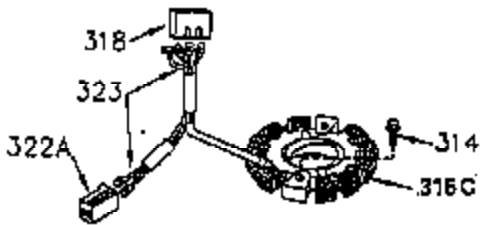

ILLUSTRATION SHOWS TYPICAL PARTS ONLY. ORDER BY PART NUMBER. PARTS NOT LISTED ARE SUPPLIED BY OEM.

Ref #	Part Number	Qty	Description
110A	35183		Ground Wire
314	650873		Screw, 1/4-20 x 3/4"
315	611104		Alt.Coil (3/5 Split) (Incl.321,322 & 323)
321	611161		Diode
322	611142		Connector Body
323	611118		Terminal