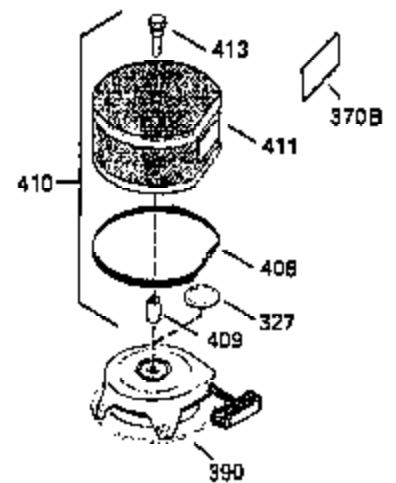

OPTIONAL DEBRIS SCREEN