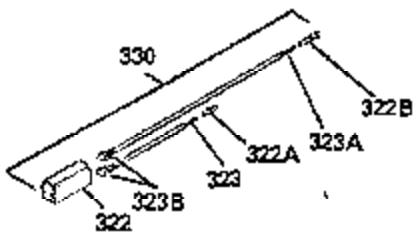

ILLUSTRATION SHOWS TYPICAL PARTS ONLY. ORDER BY PART NUMBER. PARTS NOT LISTED ARE SUPPLIED BY OEM.

Ref #	Part Number	Qty	Description
110A	35183		Ground Wire
314	650873		Screw, 1/4-20 x 3/4"
315	611104		Alt.Coil (3/5 Split) (Incl.321,322 & 323)
321	611161		Diode
322	611142		Connector Body
323	611118		Terminal