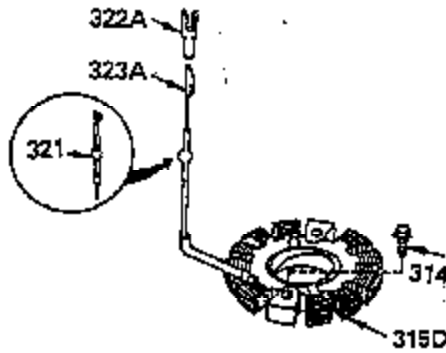

ILLUSTRATION SHOWS TYPICAL PARTS ONLY. ORDER BY PART NUMBER. PARTS NOT LISTED ARE SUPPLIED BY OEM.

Ref #	Part Number	Qty	Description
110A	35183		Ground Wire
314	650873		Screw, 1/4-20 x 3/4"
315	611104		Alt.Coil (3/5 Split) (Incl.321,322 & 323)
321	611161		Diode
322	611142		Connector Body
323	611118		Terminal