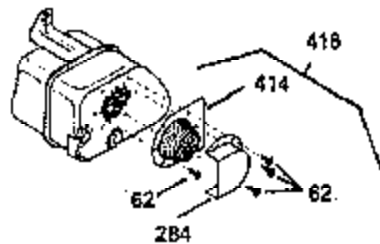

OPTIONAL SPARK ARRESTOR