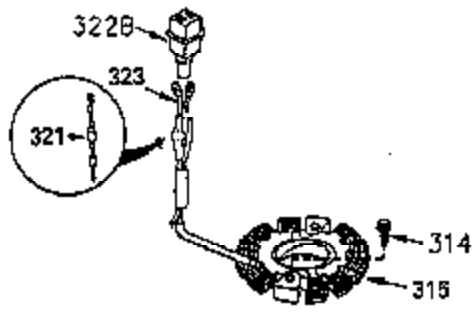

ILLUSTRATION SHOWS TYPICAL PARTS ONLY. ORDER BY PART NUMBER. PARTS NOT LISTED ARE SUPPLIED BY OEM.

Ref #	Part Number	Qty	Description
110A	35183		Ground Wire
314	650873		Screw, 1/4-20 x 3/4"
315	611104		Alt.Coil (3/5 Split) (Incl.321,322 & 323)
321	611161		Diode
322	611142		Connector Body
323	611118		Terminal