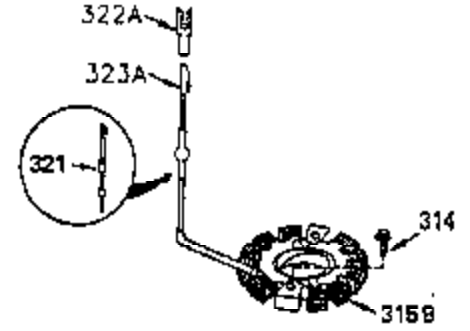

ILLUSTRATION SHOWS TYPICAL PARTS ONLY. ORDER BY PART NUMBER. PARTS NOT LISTED ARE SUPPLIED BY OEM.

Ref #	Part Number	Qty	Description
110A	35183		Ground Wire
314	650873		Screw, 1/4-20 x 3/4"
315	611104		Alt.Coil (3/5 Split) (Incl.321,322 & 323)
321	611161		Diode
322	611142		Connector Body
323	611118		Terminal