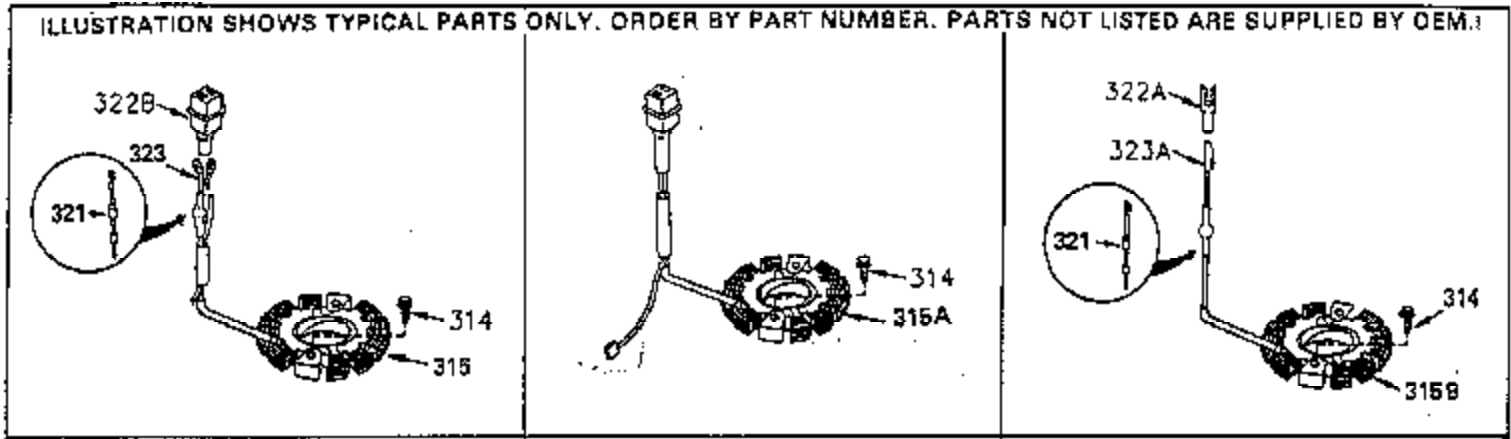

ILLUSTRATION SHOWS TYPICAL PARTS ONLY. ORDER BY PART NUMBER. PARTS NOT LISTED ARE SUPPLIED BY OEM.

Ref #	Part Number	Qty	Description
110A	35183		Ground Wire
314	650873		Screw, 1/4-20 x 3/4"
315	611104		Alt.Coil (3/5 Split) (Incl.321,322 & 323)
321	611161		Diode
322	611142		Connector Body
322	611139		Connector Body
323	611118		Terminal