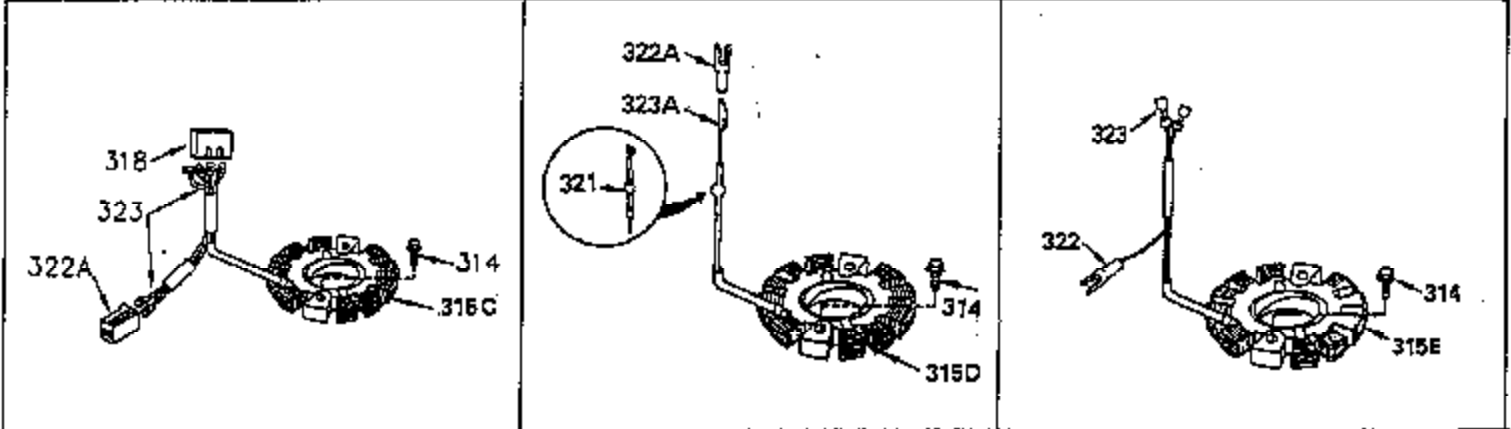

ILLUSTRATION SHOWS TYPICAL PARTS ONLY. ORDER BY PART NUMBER. PARTS NOT LISTED ARE SUPPLIED BY OEM. .

Ref #	Part Number	Qty	Description
245	35403		Air Cleaner Element (Incl. 234)
262	29747B		Screw, 5/16-24 x 21/32"
290	30705		Fuel Line (16" or 40cm)
292	26460		Fuel Line Clamp
308A	35437		Fill Tube Clip
327	35392		Starter Plug
370A	34686		Name Decal
380	632498		Carburetor (Incl. 184) (Refer to Division 5, Section A, page A4-2 or Fiche 12, Grid F-1for breakdown)

ILLUSTRATION SHOWS TYPICAL PARTS ONLY. ORDER BY PART NUMBER. PARTS NOT LISTED ARE SUPPLIED BY OEM.

Ref #	Part Number	Qty	Description
110A	35183		Ground Wire
314	650873		Screw, 1/4-20 x 3/4"
315	611104		Alt.Coil (3/5 Split) (Incl.321,322 & 323)
321	611161		Diode
322	611142		Connector Body
322	611139		Connector Body
323	611118		Terminal