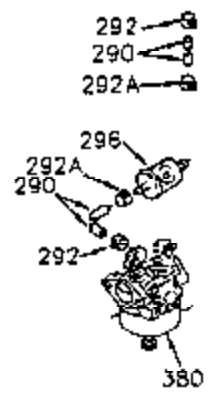

ILLUSTRATION SHOWS TYPICAL PARTS ONLY. ORDER BY PART NUMBER. PARTS NOT LISTED ARE SUPPLIED BY OEM. .

Ref #	Part Number	Qty	Description
245	35403		Air Cleaner Element (Incl. 234)
262	29747B		Screw, 5/16-24 x 21/32"
290	30705		Fuel Line (16" or 40cm)
292	26460		Fuel Line Clamp
308A	35437		Fill Tube Clip
327	35392		Starter Plug
370A	34686		Name Decal
380	632498		Carburetor (Incl. 184) (Refer to Division 5, Section A, page A4-2 or Fiche 12, Grid F-1for breakdown)