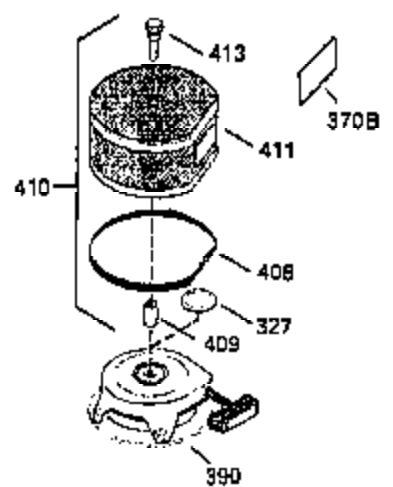

ILLUSTRATION SHOWS TYPICAL PARTS ONLY. ORDER BY PART NUMBER. PARTS NOT LISTED ARE SUPPLIED BY OEM.

OPTIONAL ELECTRIC STARTER MOTOR

OPTIONAL SPARK ARRESTOR

OPTIONAL DEBRIS SCREEN

Ref #	Part Number	Qty	Description
16	35520		Governor Lever
17	29916		Governor Lever Clamp
18	650548		Screw, 8-32 x 5/16"
19	35203		Extension Spring
28	30322		Lock Nut, 8-32
35	29826		Screw, 10-32 x 3/4"
36	29918		Lock Washer
37	29216		Lock Nut, 10-32
38	29642		Retaining Ring
60	35316A		Blower Housing Extension
62	650760		Screw, 8-32 x 3/8"
63	28545		Grommet
65	650128		Screw, 10-24 x 1/2"
66	30063		Screw, Torx T-30 , 1/4-20 x 1/2"
68	33356		Ground Terminal
172	28425		Valve Cover
173	35350		Breather Tube
174	650128		Screw, 10-24 x 1/2"
182	650517		Screw, 1/4-20 x 27/32"
186	35522		Governor Link
209A	30200		Screw, 10-24 x 9/16"
210	27793		Conduit Clip
211	28942		Screw, 10-32 x 3/8"
266	650876		Screw, 5/16-18 x 1-1/4"
270	35292		Exhaust Manifold
271	35293		Locking Plate (Manifold)
276	35348		Locking Plate
277	650877		Screw, 5/16-18 x 4-1/2"
284A	650760		Screw, 8-32 x 3/8"
284	35428		Muffler Deflector
327	35392		Starter Plug
361	30063		Screw, Torx T-30, 1/4-20 x 1/2"
363	34148		Spring
380	632498		Carburetor (Incl. 184) (Refer to Division 5, Section A, page A4-2 or Fiche 12, Grid F-1for breakdown)
395	35763		Electric Starter Motor (12 Volt) (Refer to Division 5, Section D, page 20 or Fiche 12, Grid G-13 for breakdown)
396	33329D		Electric Starter Motor (120 Volt)(opt ional) Engine requires a ring gear flywheel (611091 minimum) and the cylinder must have drilled and tapped startermounting bosses to add the electric starter.
414	35352		Spark Arrestor Screen (Incl.416)(Opti onal)
416	650760		Screw, 8-32 x 3/8" (Optional)