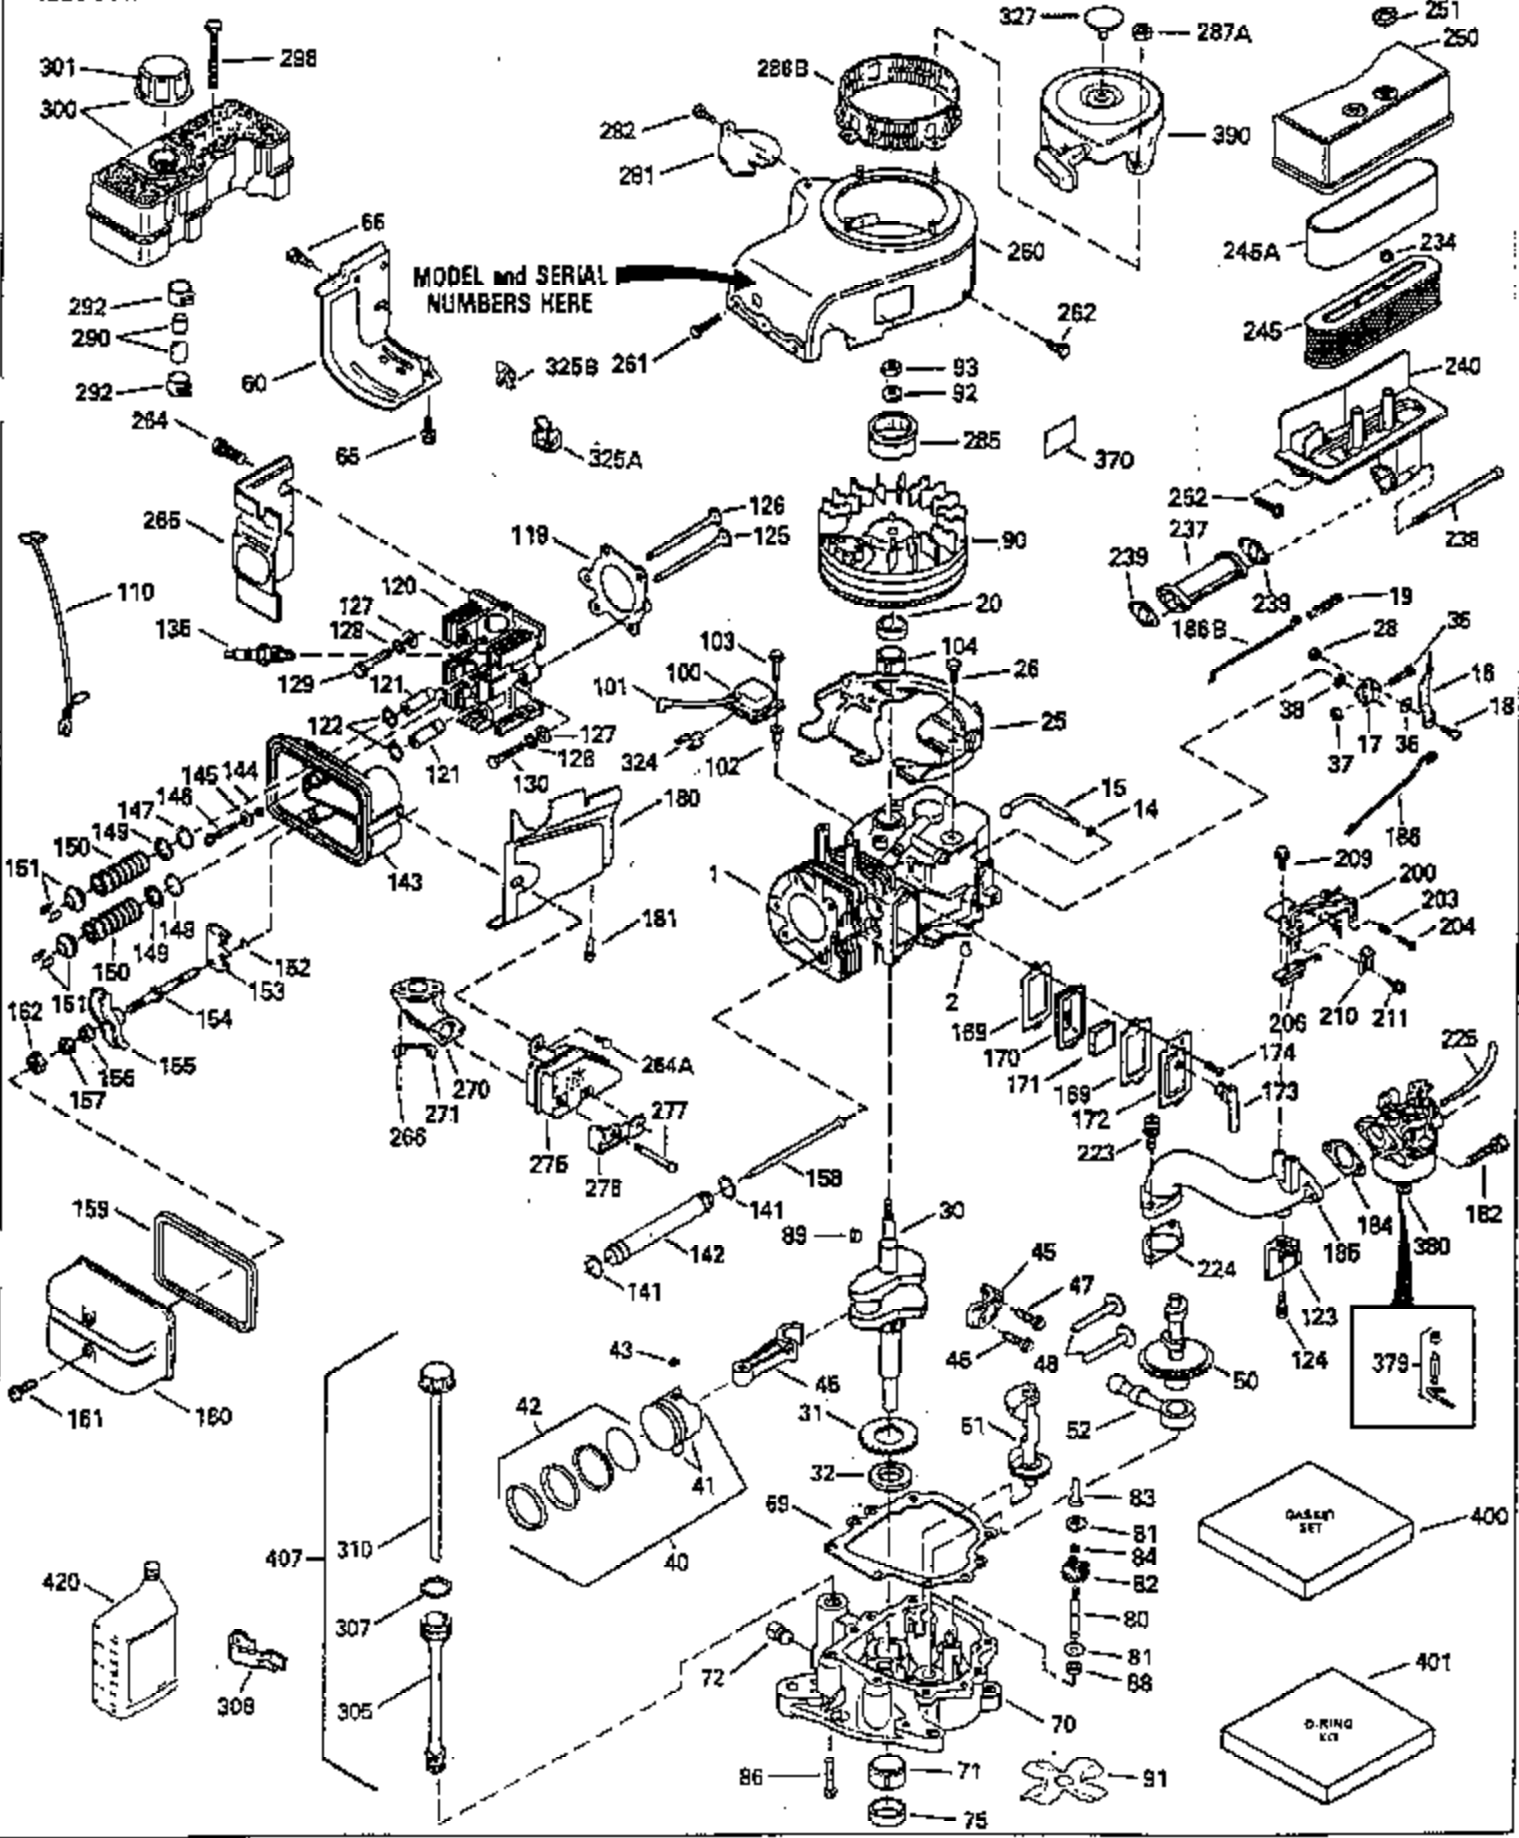

ILLUSTRATION SHOWS TYPICAL PARTS ONLY. ORDER BY PART NUMBER. PARTS NOT LISTED ARE SUPPLIED BY OEM.

Ref #	Part Number	Qty	Description
1	35399B		Cylinder (Incl. 2, 20 & 104) (3-5/16" Bore)
2	27652		Dowel Pin
14	28277		Washer
15	35324		Governor Rod
16	35520		Governor Lever
17	29916		Governor Lever Clamp
18	650548		Screw, 8-32 x 5/16"
19	35203		Extension Spring
20	35319		Oil Seal
25	35326		Blower Housing Baffle
26	650561		Screw, 1/4-20 x 5/8"
28	30322		Lock Nut, 8-32
30	35336B		Crankshaft (Counterbalance)
31	35327		Counterbalance Gear
32	35653		Shim Washer (.015") (Use as required)
35	29826		Screw, 10-32 x 3/4"
36	29918		Lock Washer
37	29216		Lock Nut, 10-32
38	29642		Retaining Ring
40	35339A		Piston, Pin & Ring Set (Std.) (3-5/16")
40	35340A		Piston, Pin & Ring Set (.010" OS)
40	35341A		Piston, Pin & Ring Set (.020" OS)
41	35329		Piston & Pin Assy. (Std.) (Incl. No. 43)
41	35430		Piston & Pin Assy. (.010" OS) (Incl. 43)
41	35431		Piston & Pin Assy. (.020" OS) (Incl. 43)
42	34866A		Ring Set (Std.)
42	34867A		Ring Set (.010" OS)
42	34868A		Ring Set (.020" OS)
43	31919		Piston Pin Retaining Ring
45	35330A		Connecting Rod Ass'y. (Incl. 46 & 47)
46	650908		Connecting Rod Bolt
47	650882		Connecting Rod Bolt
48	35313		Valve Lifter
50	35314		Camshaft (MCR)
51	35315A		Counterbalance Weight
52	31356		Oil Pump
60	35316A		Blower Housing Extension
65	650128		Screw, 10-24 x 1/2"
66	30063		Screw, Torx T-30 , 1/4-20 x 1/2"
69	35317		* Mounting Flange Gasket
70	35401A		Mounting Flange (Incl. 71, 72, 75 & 8 0)
71	35377		Crankshaft Bushing
72	31927		Oil Drain Plug
75	35319		Oil Seal
80	35320		Governor Shaft
81	35479		Washer, Flat
82	35321		Governor Gear Ass'y. (Incl. 81)
83	35322		Governor Spool
84	29193		Retaining Ring
86	650833		Screw, 1/4-20 x 1-3/16"
88	31707A		Spacer (Incl. 81)
89	32589		Flywheel Key
90	611094		Flywheel (7 amp w/ring gear)
92	650880		Lock Washer
93	650881		Flywheel Nut
100	35135		Solid State Ignition
101	610118		Spark Plug Cover
102	650872		Solid State Mounting Stud