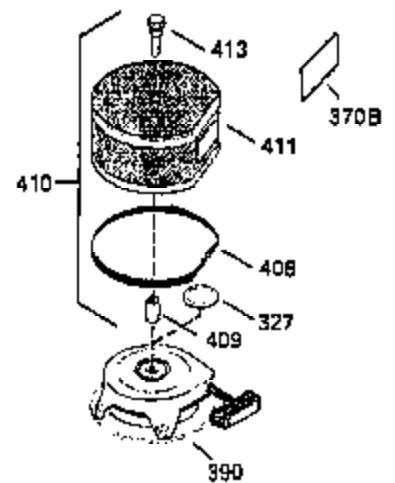

ILLUSTRATION SHOWS TYPICAL PARTS ONLY. ORDER BY PART NUMBER. PARTS NOT LISTED ARE SUPPLIED BY OEM.

OPTIONAL ELECTRIC STARTER MOTOR

OPTIONAL SPARK ARRESTOR

OPTIONAL DEBRIS SCREEN

Ref #	Part Number	Qty	Description
16	35520		Governor Lever
17	29916		Governor Lever Clamp
18	650548		Screw, 8-32 x 5/16"
19	35203		Extension Spring
28	30322		Lock Nut, 8-32
35	29826		Screw, 10-32 x 3/4"
36	29918		Lock Washer
37	29216		Lock Nut, 10-32
38	29642		Retaining Ring
60	35316A		Blower Housing Extension
62	650760		Screw, 8-32 x 3/8"
63	28545		Grommet
65	650128		Screw, 10-24 x 1/2"
66	30063		Screw, Torx T-30 , 1/4-20 x 1/2"
68	33356		Ground Terminal
172	28425		Valve Cover
173	35350		Breather Tube
174	650128		Screw, 10-24 x 1/2"
182	650517		Screw, 1/4-20 x 27/32"
186	35522		Governor Link
209A	30200		Screw, 10-24 x 9/16"
210	27793		Conduit Clip
211	28942		Screw, 10-32 x 3/8"
266	650876		Screw, 5/16-18 x 1-1/4"
270	35292		Exhaust Manifold
271	35293		Locking Plate (Manifold)
276	35348		Locking Plate
277	650877		Screw, 5/16-18 x 4-1/2"
284A	650760		Screw, 8-32 x 3/8"
284	35428		Muffler Deflector
327	35392		Starter Plug
361	30063		Screw, Torx T-30, 1/4-20 x 1/2"
363	34148		Spring
380	632498		Carburetor (Incl. 184) (Refer to Division 5, Section A, page A4-2 or Fiche 12, Grid F-1for breakdown)
390	590633		Rewind Starter (Refer to Division 5, Section C, page 30 or Fiche 12, Grid G-9 for breakdown)
395	33605		Electric Starter Motor (12 Volt) (Refer to Division 5, Section D, page 20 or Fiche 12, Grid G-13 for breakdown)
396	33329D		Electric Starter Motor (120 Volt)(opt ional) Engine requires a ring gear flywheel (611091 minimum) and the cylinder must have drilled and tapped startermounting bosses to add the electric starter.
414	35352		Spark Arrestor Screen (Incl.416)(Opti onal)
416	650760		Screw, 8-32 x 3/8" (Optional)