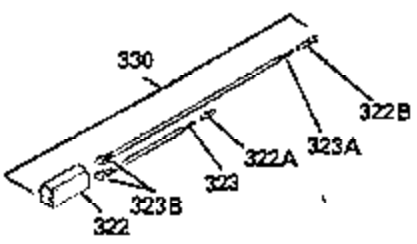

ILLUSTRATION SHOWS TYPICAL PARTS ONLY. ORDER BY PART NUMBER. PARTS NOT LISTED ARE SUPPLIED BY OEM. .

Ref #	Part Number	Qty	Description
245	35403		Air Cleaner Element (Incl. 234)
260A	35338A		Blower Housing (Incl. 281 & 282)
262	29747B		Screw, 5/16-24 x 21/32"
290	30705		Fuel Line (16" or 40cm)
292	26460		Fuel Line Clamp
296	34279B		Fuel Filter (Incl. 2 each of 292 & 29 2A)
308A	35437		Fill Tube Clip
327	35392		Starter Plug
370A	34686		Name Decal
380	632498		Carburetor (Incl. 184) (Refer to Division 5, Section A, page A4-2 or Fiche 12, Grid F-1for breakdown)

ILLUSTRATION SHOWS TYPICAL PARTS ONLY. ORDER BY PART NUMBER. PARTS NOT LISTED ARE SUPPLIED BY OEM.

Ref #	Part Number	Qty	Description
110A	35183		Ground Wire
314	650873		Screw, 1/4-20 x 3/4"
315	611104		Alt.Coil (3/5 Split) (Incl.321,322 & 323)
321	611161		Diode
322	611142		Connector Body
323	611118		Terminal