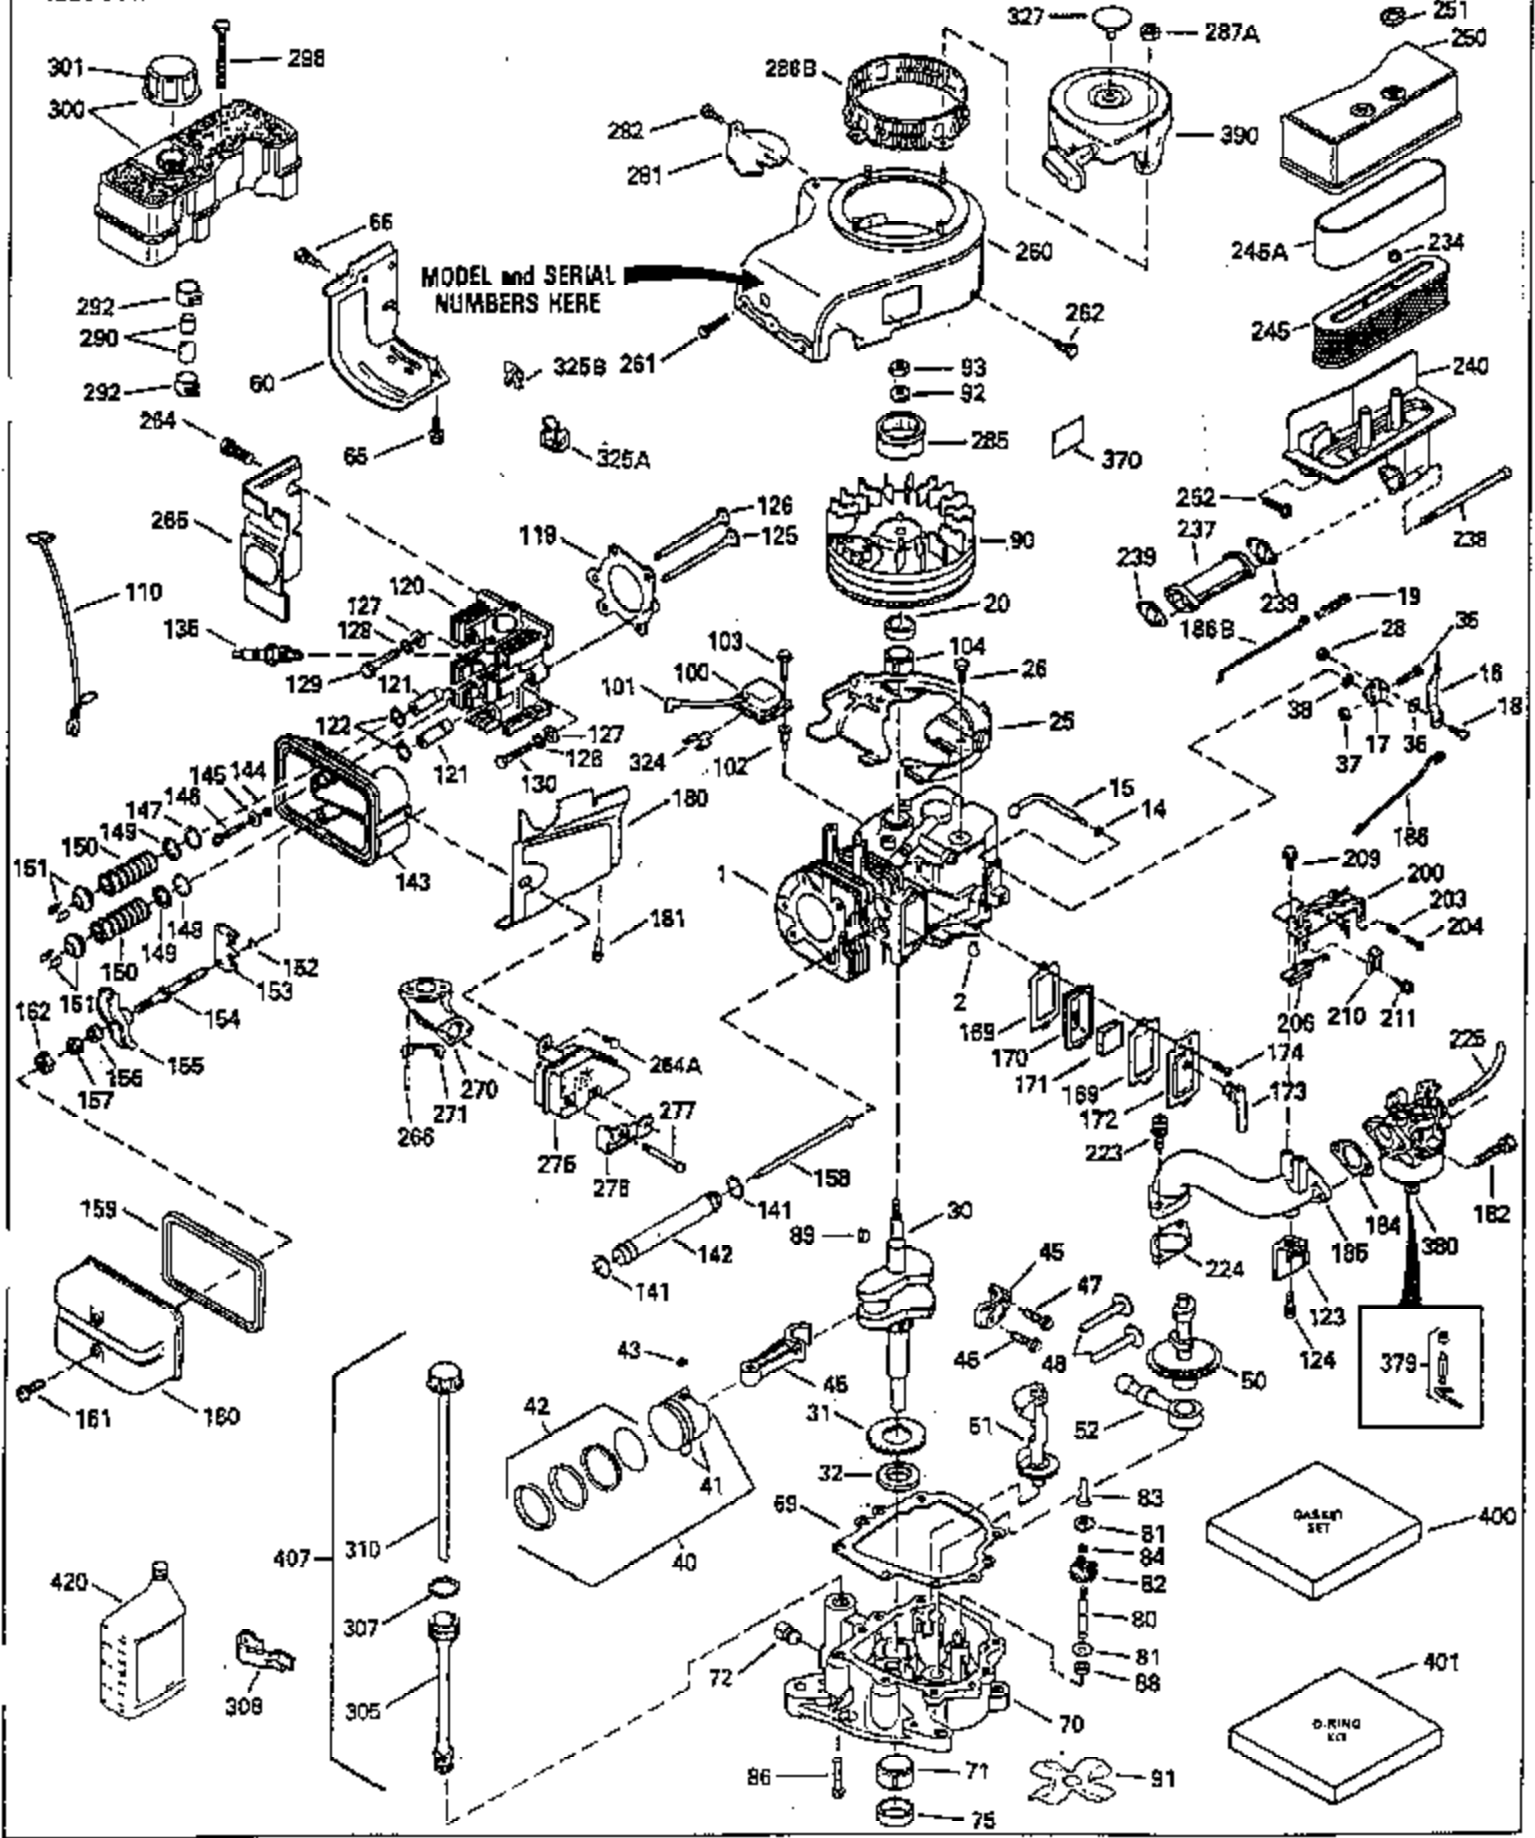

ILLUSTRATION SHOWS TYPICAL PARTS ONLY. ORDER BY PART NUMBER. PARTS NOT LISTED ARE SUPPLIED BY OEM.

Ref #	Part Number	Qty	Description
1	35323A		Cylinder (Incl. 2 & 20) (3-5/16" Bore)
2	27652		Dowel Pin
14	28277		Washer
15	35324		Governor Rod
16	35520		Governor Lever
17	29916		Governor Lever Clamp
18	650548		Screw, 8-32 x 5/16"
19	35203		Extension Spring
20	35319		Oil Seal
25	35326		Blower Housing Baffle
26	650561		Screw, 1/4-20 x 5/8"
28	30322		Lock Nut, 8-32
30	35336B		Crankshaft (Counterbalance)
31	35327		Counterbalance Gear
32	35653		Shim Washer (.015") (Use as required)
35	29826		Screw, 10-32 x 3/4"
36	29918		Lock Washer
37	29216		Lock Nut, 10-32
38	29642		Retaining Ring
40	35339A		Piston, Pin & Ring Set (Std.) (3-5/16 ")
40	35340A		Piston, Pin & Ring Set (.010" OS)
40	35341A		Piston, Pin & Ring Set (.020" OS)
41	35329		Piston & Pin Assy. (Std.) (Incl. No. 43)
41	35430		Piston & Pin Assy. (.010" OS) (Incl. 43)
41	35431		Piston & Pin Assy. (.020" OS) (Incl. 43)
42	34866A		Ring Set (Std.)
42	34867A		Ring Set (.010" OS)
42	34868A		Ring Set (.020" OS)
43	31919		Piston Pin Retaining Ring
45	35330A		Connecting Rod Ass'y. (Incl. 46 & 47)
46	650908		Connecting Rod Bolt
47	650882		Connecting Rod Bolt
48	35313		Valve Lifter
50	35314		Camshaft (MCR)
51	35315A		Counterbalance Weight
52	31356		Oil Pump
60	35316A		Blower Housing Extension
65	650128		Screw, 10-24 x 1/2"
66	30063		Screw, Torx T-30 , 1/4-20 x 1/2"
69	35317		* Mounting Flange Gasket
70	35711A		Mounting Flange (Incl. 72, 75 & 80)
72	31927		Oil Drain Plug
75	35319		Oil Seal
80	35712		Governor Shaft
81	35479		Washer, Flat
82	35321		Governor Gear Ass'y. (Incl. 81)
83	35322		Governor Spool
84	29193		Retaining Ring
86	650833		Screw, 1/4-20 x 1-3/16"
88	31707A		Spacer (Incl. 81)
89	32589		Flywheel Key
90	611094		Flywheel (7 amp w/ring gear)
92	650880		Lock Washer
93	650881		Flywheel Nut
100	35135		Solid State Ignition
101	610118		Spark Plug Cover
102	650872		Solid State Mounting Stud
103	650814		Screw, Torx T-15, 10-24 x 1"