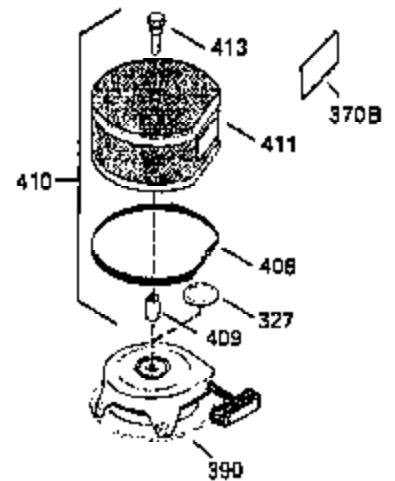

OPTIONAL DEBRIS SCREEN