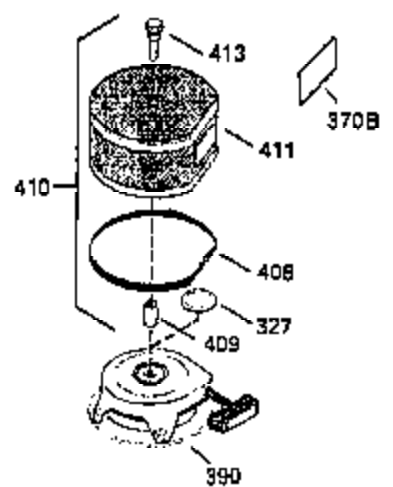

ILLUSTRATION SHOWS TYPICAL PARTS ONLY. ORDER BY PART NUMBER. PARTS NOT LISTED ARE SUPPLIED BY OEM.

OPTIONAL ELECTRIC STARTER MOTOR

OPTIONAL SPARK ARRESTOR

OPTIONAL DEBRIS SCREEN

Ref #	Part Number	Qty	Description
16	35520		Governor Lever
17	29916		Governor Lever Clamp
18	650548		Screw, 8-32 x 5/16"
19	35203		Extension Spring
28	30322		Lock Nut, 8-32
35	29826		Screw, 10-32 x 3/4"
36	29918		Lock Washer
37	29216		Lock Nut, 10-32
38	29642		Retaining Ring
60	35316A		Blower Housing Extension
62	650760		Screw, 8-32 x 3/8"
63	28545		Grommet
65	650128		Screw, 10-24 x 1/2"
66	30063		Screw, Torx T-30 , 1/4-20 x 1/2"
68	33356		Ground Terminal
172	28425		Valve Cover
173	35350		Breather Tube
174	650128		Screw, 10-24 x 1/2"
182	650517		Screw, 1/4-20 x 27/32"
186	35522		Governor Link
209A	30200		Screw, 10-24 x 9/16"
210	27793		Conduit Clip
211	28942		Screw, 10-32 x 3/8"
266	650876		Screw, 5/16-18 x 1-1/4"
270	35292		Exhaust Manifold
271	35293		Locking Plate (Manifold)
284	35428		Muffler Deflector
327	34113		Starter Plug
348	35426		Remote Choke Bracket
349	650767		Screw, 8-32 x 27/64"
361	30063		Screw, Torx T-30, 1/4-20 x 1/2"
363	34148		Spring
380	632494		Carburetor (Incl. 184) (Refer to Division 5, Section A, page A4-4 or Fiche 12, Grid F-3for breakdown)
395	33605		Electric Starter Motor (12 Volt) (Refer to Division 5, Section D, page 20 or Fiche 12, Grid G-13 for breakdown)
396	33329D		Electric Starter Motor (120 Volt)(opt ional) Engine requires a ring gear flywheel (611091 minimum) and the cylinder must have drilled and tapped startermounting bosses to add the electric starter.
414	35352		Spark Arrestor Screen (Incl.416)(Opti onal)
416	650760		Screw, 8-32 x 3/8" (Optional)