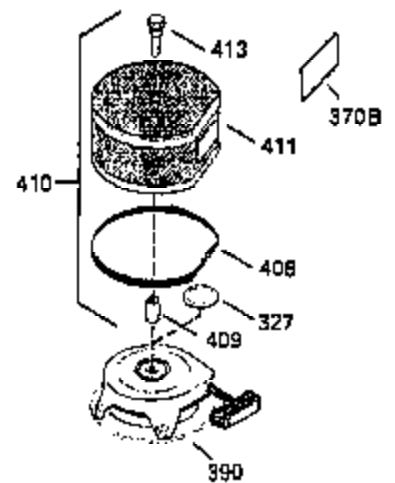

ILLUSTRATION SHOWS TYPICAL PARTS ONLY. ORDER BY PART NUMBER. PARTS NOT LISTED ARE SUPPLIED BY OEM.

**OPTIONAL ELECTRIC STARTER MOTOR**

**OPTIONAL SPARK ARRESTOR**

**OPTIONAL DEBRIS SCREEN**

Ref #	Part Number	Qty	Description
16	32651		Governor Lever
17	29916		Governor Lever Clamp
18	650548		Screw, 8-32 x 5/16"
19	35203		Extension Spring
28	30322		Lock Nut, 8-32
35	29826		Screw, 10-32 x 3/4"
36	29918		Lock Washer
37	29216		Lock Nut, 10-32
38	29642		Retaining Ring
60	35316A		Blower Housing Extension
62	650760		Screw, 8-32 x 3/8"
63	28545		Grommet
65	650128		Screw, 10-24 x 1/2"
66	30063		Screw, Torx T-30 , 1/4-20 x 1/2"
68	33356		Ground Terminal
172	28425		Valve Cover
173	35350		Breather Tube
174	650128		Screw, 10-24 x 1/2"
182	650517		Screw, 1/4-20 x 27/32"
186	35302		Governor Link
209A	30200		Screw, 10-24 x 9/16"
210	27793		Conduit Clip
211	28942		Screw, 10-32 x 3/8"
266	650876		Screw, 5/16-18 x 1-1/4"
270	35292		Exhaust Manifold
271	35293		Locking Plate (Manifold)
276	35348		Locking Plate
277	650877		Screw, 5/16-18 x 4-1/2"
284	35428		Muffler Deflector
327	34113		Starter Plug
361	30063		Screw, Torx T-30, 1/4-20 x 1/2"
363	34148		Spring
370B	34387		Instruction Decal
380	632413		Carburetor (Incl. 184) (Refer to Division 5, Section A, page A4-2 or Fiche 12, Grid F-1for breakdown)
395	33605		Electric Starter Motor (12 Volt) (Refer to Division 5, Section D, page 20 or Fiche 12, Grid G-13 for breakdown)
396	33329D		Electric Starter Motor (120 Volt)(opt ional) Engine requires a ring gear flywheel (611091 minimum) and the cylinder must have drilled and tapped startermounting bosses to add the electric starter.
414	35352		Spark Arrestor Screen (Incl.416)(Opti onal)
416	650760		Screw, 8-32 x 3/8" (Optional)