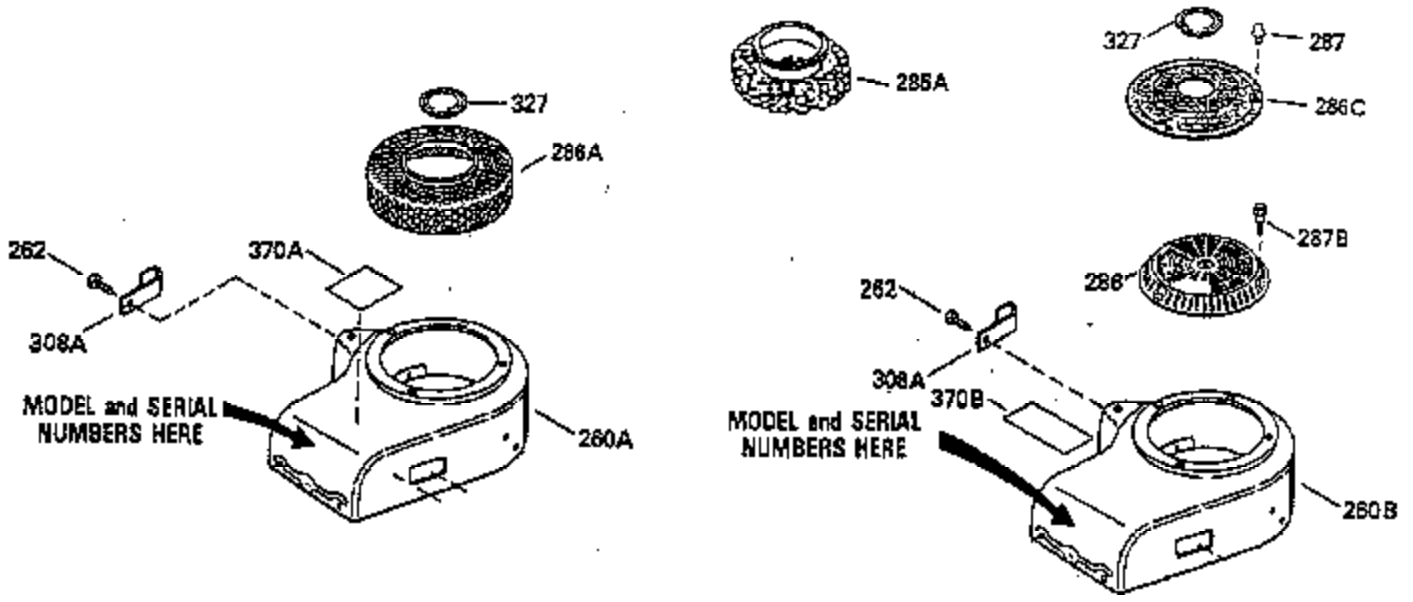

ILLUSTRATION SHOWS TYPICAL PARTS ONLY. ORDER BY PART NUMBER. PARTS NOT LISTED ARE SUPPLIED BY OEM. .

Ref #	Part Number	Qty	Description
245	35403		Air Cleaner Element (Incl. 234)
260B	35793		Blower Housing
262	29747B		Screw, 5/16-24 x 21/32"
286C	35411		Starter Screen
287			Pop Rivet (Can be purchased locally)
290	34357		Fuel Line (6-3/4" or 17cm)
292	26460		Fuel Line Clamp
296	34279B		Fuel Filter (Incl. 2 each of 292 & 29 2A)
327	34113		Starter Plug
370B	34387		Instruction Decal
380	632413		Carburetor (Incl. 184) (Refer to Division 5, Section A, page A4-2 or Fiche 12, Grid F-1for breakdown)