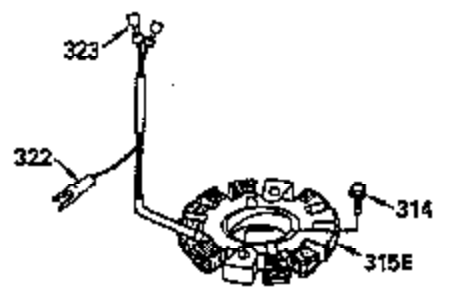

ILLUSTRATION SHOWS TYPICAL PARTS ONLY. ORDER BY PART NUMBER. PARTS NOT LISTED ARE SUPPLIED BY OEM.

Ref #	Part Number	Qty	Description
110A	35183		Ground Wire
314	650873		Screw, 1/4-20 x 3/4"
315	611104		Alt.Coil (3/5 Split) (Incl.321,322 & 323)
321	611161		Diode
322	611142		Connector Body
323	611118		Terminal