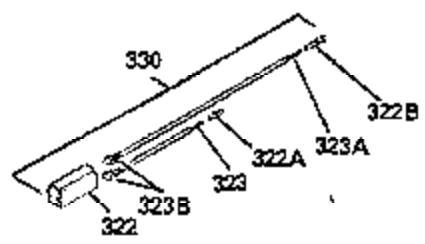

ILLUSTRATION SHOWS TYPICAL PARTS ONLY. ORDER BY PART NUMBER. PARTS NOT LISTED ARE SUPPLIED BY OEM.

---

Ref #	Part Number	Qty	Description
110A	35183		Ground Wire
314	650873		Screw, 1/4-20 x 3/4"
315	611104		Alt.Coil (3/5 Split) (Incl.321,322 & 323)
321	611161		Diode
322	611142		Connector Body
323	611118		Terminal