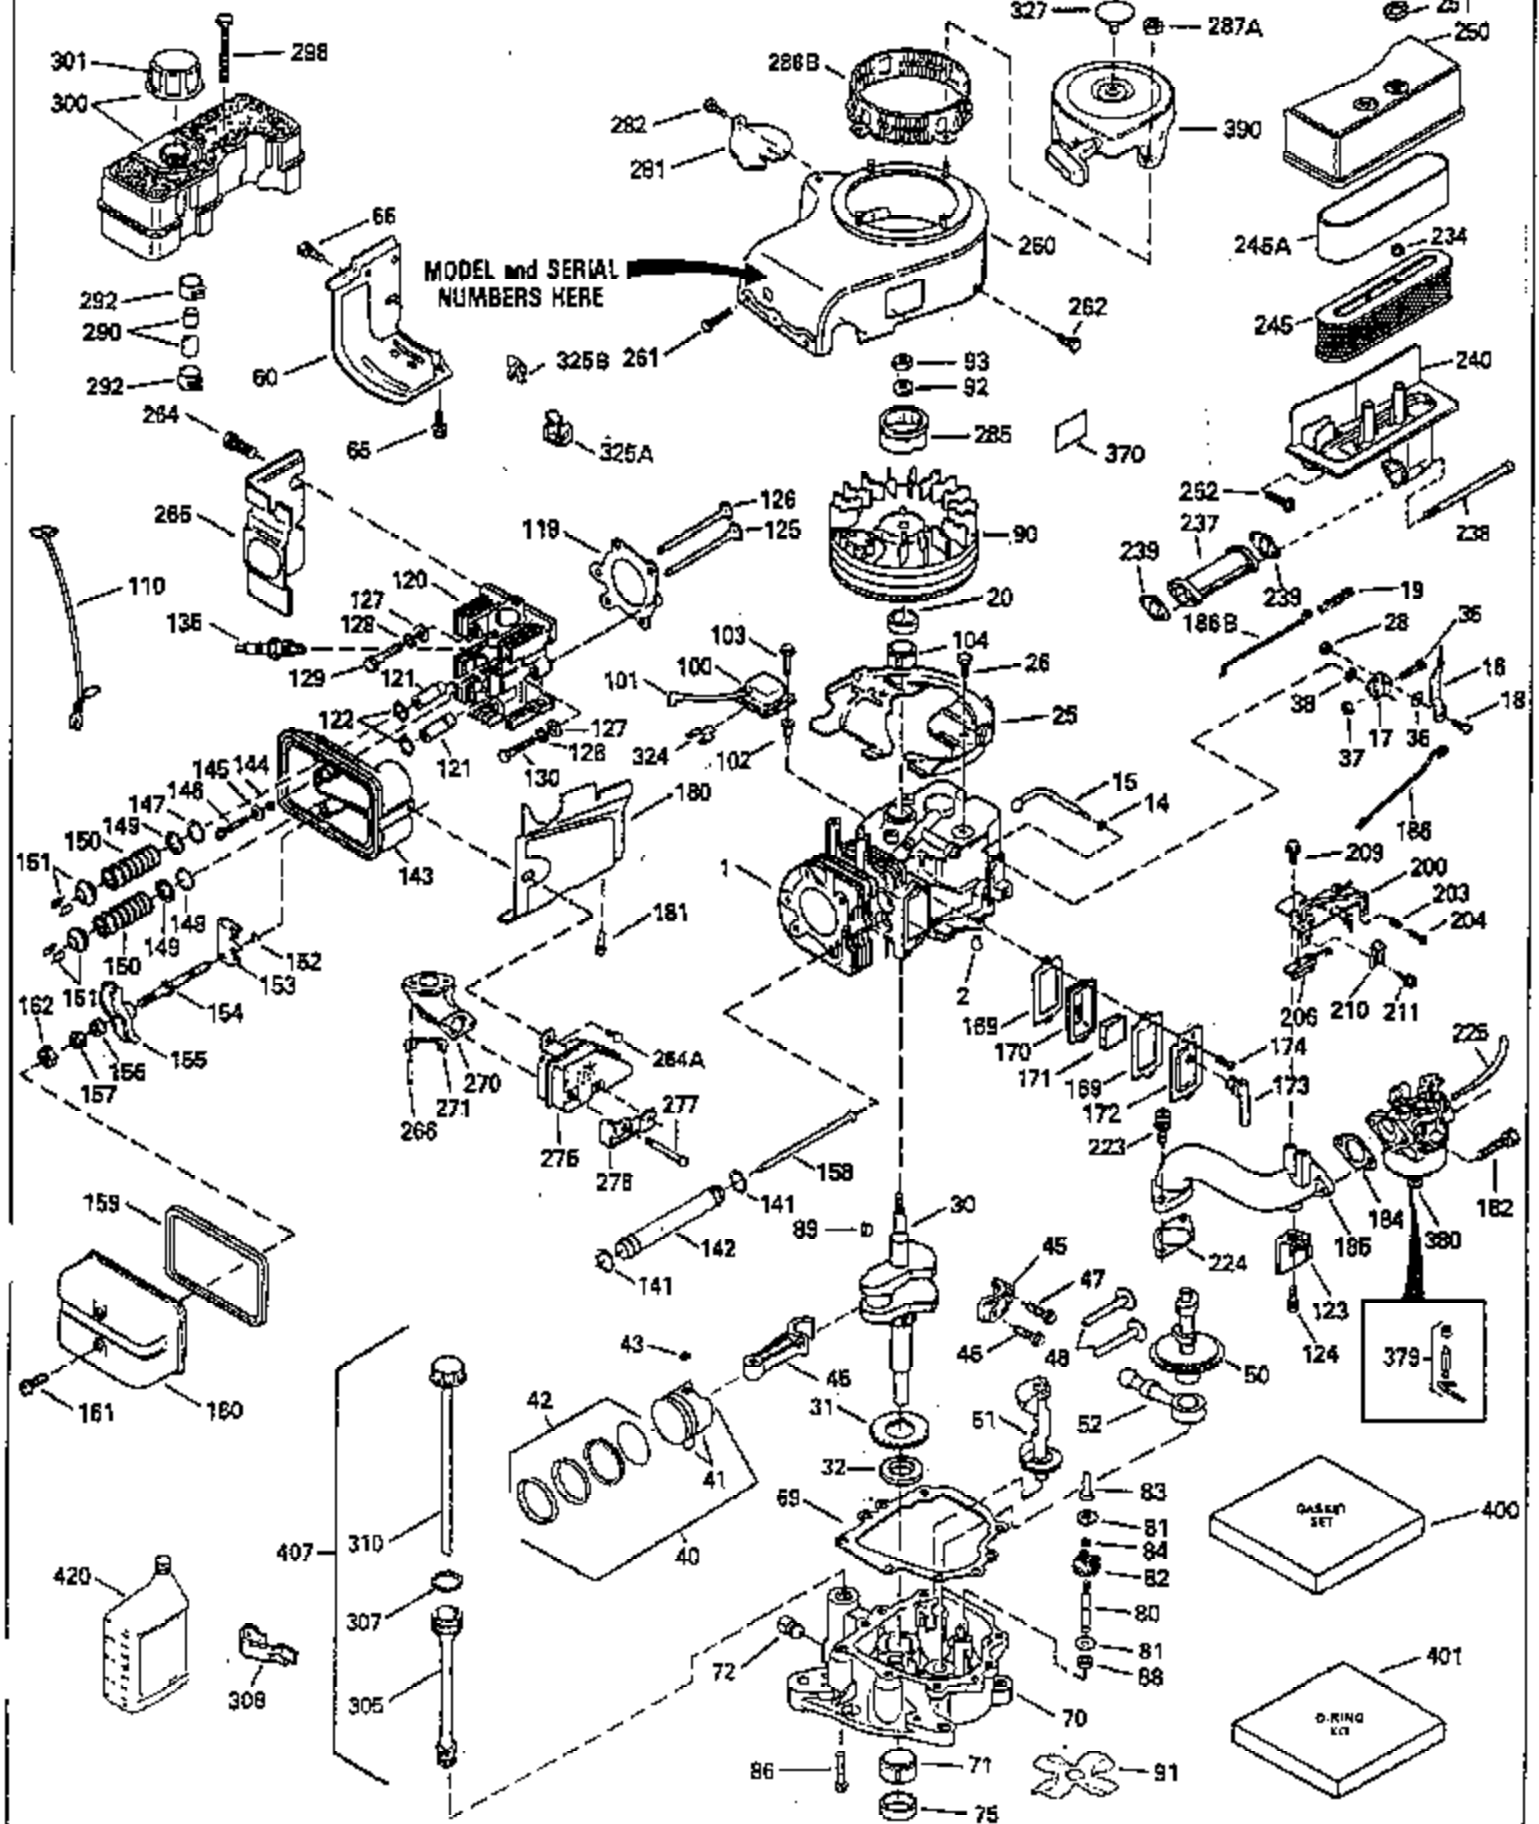

ILLUSTRATION SHOWS TYPICAL PARTS ONLY. ORDER BY PART NUMBER. PARTS NOT LISTED ARE SUPPLIED BY OEM.

Ref #	Part Number	Qty	Description
1	35399B		Cylinder (Incl. 2, 20 & 104) (3-5/16" Bore)
2	27652		Dowel Pin
14	28277		Washer
15	35324		Governor Rod
16	32651		Governor Lever
17	29916		Governor Lever Clamp
18	650548		Screw, 8-32 x 5/16"
19	35203		Extension Spring
20	35319		Oil Seal
25	35326		Blower Housing Baffle
26	650561		Screw, 1/4-20 x 5/8"
28	30322		Lock Nut, 8-32
30	35336B		Crankshaft (Counterbalance)
31	35327		Counterbalance Gear
32	35653		Shim Washer (.015") (Use as required)
35	29826		Screw, 10-32 x 3/4"
36	29918		Lock Washer
37	29216		Lock Nut, 10-32
38	29642		Retaining Ring
40	35339A		Piston, Pin & Ring Set (Std.) (3-5/16 ")
40	35340A		Piston, Pin & Ring Set (.010" OS)
40	35341A		Piston, Pin & Ring Set (.020" OS)
41	35329		Piston & Pin Assy. (Std.) (Incl. No. 43)
41	35430		Piston & Pin Assy. (.010" OS) (Incl. 43)
41	35431		Piston & Pin Assy. (.020" OS) (Incl. 43)
42	34866A		Ring Set (Std.)
42	34867A		Ring Set (.010" OS)
42	34868A		Ring Set (.020" OS)
43	31919		Piston Pin Retaining Ring
45	35330A		Connecting Rod Ass'y. (Incl. 46 & 47)
46	650908		Connecting Rod Bolt
47	650882		Connecting Rod Bolt
48	35313		Valve Lifter
50	35314		Camshaft (MCR)
51	35315A		Counterbalance Weight
52	31356		Oil Pump
60	35316A		Blower Housing Extension
65	650128		Screw, 10-24 x 1/2"
66	30063		Screw, Torx T-30 , 1/4-20 x 1/2"
69	35317		* Mounting Flange Gasket
70	35401A		Mounting Flange (Incl. 71, 72, 75 & 8 0)
71	35377		Crankshaft Bushing
72	31927		Oil Drain Plug
75	35319		Oil Seal
80	35320		Governor Shaft
81	35479		Washer, Flat
82	35321		Governor Gear Ass'y. (Incl. 81)
83	35322		Governor Spool
84	29193		Retaining Ring
86	650833		Screw, 1/4-20 x 1-3/16"
88	31707A		Spacer (Incl. 81)
89	32589		Flywheel Key
90	611094		Flywheel (7 amp w/ring gear)
92	650880		Lock Washer
93	650881		Flywheel Nut
100	35135		Solid State Ignition
101	610118		Spark Plug Cover
102	650872		Solid State Mounting Stud