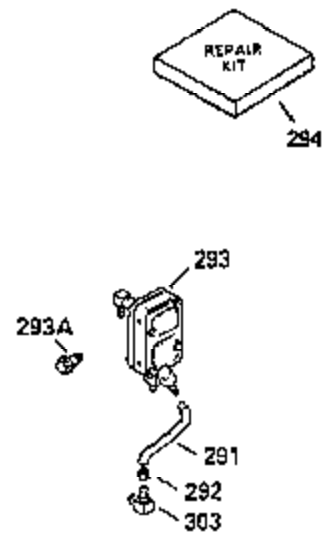

ILLUSTRATION SHOWS TYPICAL PARTS ONLY. ORDER BY PART NUMBER. PARTS NOT LISTED ARE SUPPLIED BY OEM. .

Ref #	Part Number	Qty	Description
245	35403		Air Cleaner Element (Incl. 234)
260B	35793		Blower Housing
262	29747B		Screw, 5/16-24 x 21/32"
286C	35411		Starter Screen
287			Pop Rivet (Can be purchased locally)
290	30705		Fuel Line (16" or 40cm)
292	26460		Fuel Line Clamp
308A	35437		Fill Tube Clip
327	34113		Starter Plug
370B	34387		Instruction Decal
370A	34686		Name Decal
380	632413		Carburetor (Incl. 184) (Refer to Division 5, Section A, page A4-2 or Fiche 12, Grid F-1for breakdown)