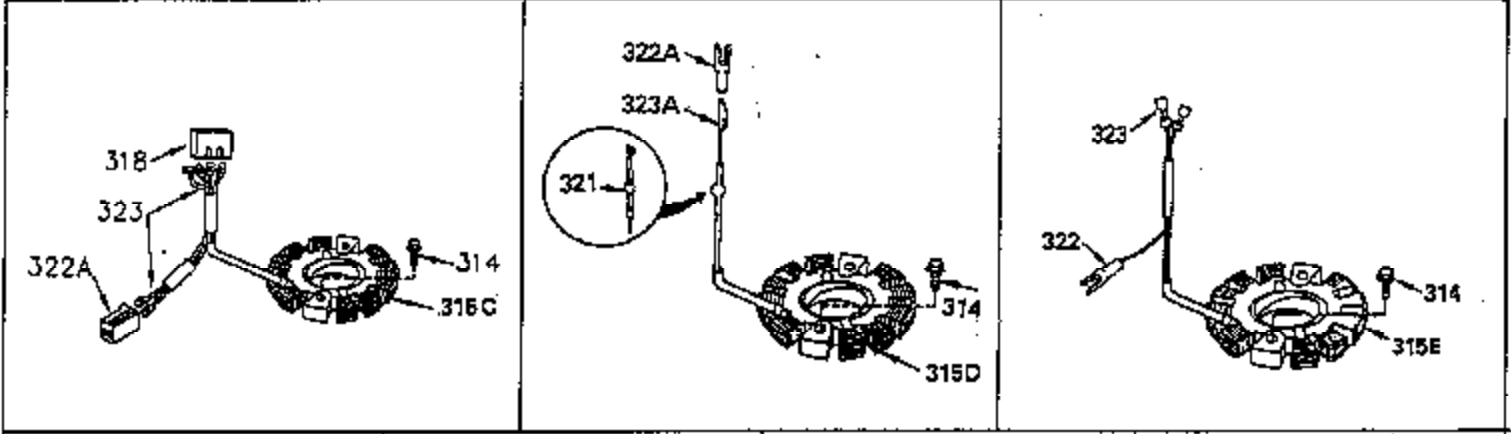

ILLUSTRATION SHOWS TYPICAL PARTS ONLY. ORDER BY PART NUMBER. PARTS NOT LISTED ARE SUPPLIED BY OEM.

OPTIONAL ELECTRIC STARTER MOTOR

OPTIONAL SPARK ARRESTOR

OPTIONAL DEBRIS SCREEN

Ref #	Part Number	Qty	Description
16	32651		Governor Lever
17	29916		Governor Lever Clamp
18	650548		Screw, 8-32 x 5/16"
19	35203		Extension Spring
28	30322		Lock Nut, 8-32
35	29826		Screw, 10-32 x 3/4"
36	29918		Lock Washer
37	29216		Lock Nut, 10-32
38	29642		Retaining Ring
60	35316A		Blower Housing Extension
65	650128		Screw, 10-24 x 1/2"
66	30063		Screw, Torx T-30 , 1/4-20 x 1/2"
172	28425		Valve Cover
173	35350		Breather Tube
174	650128		Screw, 10-24 x 1/2"
182	650517		Screw, 1/4-20 x 27/32"
186	35302		Governor Link
209A	30200		Screw, 10-24 x 9/16"
210	27793		Conduit Clip
211	28942		Screw, 10-32 x 3/8"
266	650876		Screw, 5/16-18 x 1-1/4"
270	35292		Exhaust Manifold
271	35293		Locking Plate (Manifold)
275A	35409		Muffler
276	35348		Locking Plate
277	650877		Screw, 5/16-18 x 4-1/2"
284	35428		Muffler Deflector
327	34113		Starter Plug
361	30063		Screw, Torx T-30, 1/4-20 x 1/2"
363	34148		Spring
370B	34387		Instruction Decal
380	632413		Carburetor (Incl. 184) (Refer to Division 5, Section A, page A4-2 or Fiche 12, Grid F-1for breakdown)
395	33605		Electric Starter Motor (12 Volt) (Refer to Division 5, Section D, page 20 or Fiche 12, Grid G-13 for breakdown)
396	33329D		Electric Starter Motor (120 Volt)(opt ional) Engine requires a ring gear flywheel (611091 minimum) and the cylinder must have drilled and tapped startermounting bosses to add the electric starter.
414	35352		Spark Arrestor Screen (Incl.416)(Opti onal)
416	650760		Screw, 8-32 x 3/8" (Optional)

ILLUSTRATION SHOWS TYPICAL PARTS ONLY. ORDER BY PART NUMBER. PARTS NOT LISTED ARE SUPPLIED BY OEM.

Ref #	Part Number	Qty	Description
314	650873		Screw, 1/4-20 x 3/4"
315	611104		Alt.Coil (3/5 Split) (Incl.321,322 & 323)
321	611161		Diode
322	611142		Connector Body
323	611118		Terminal