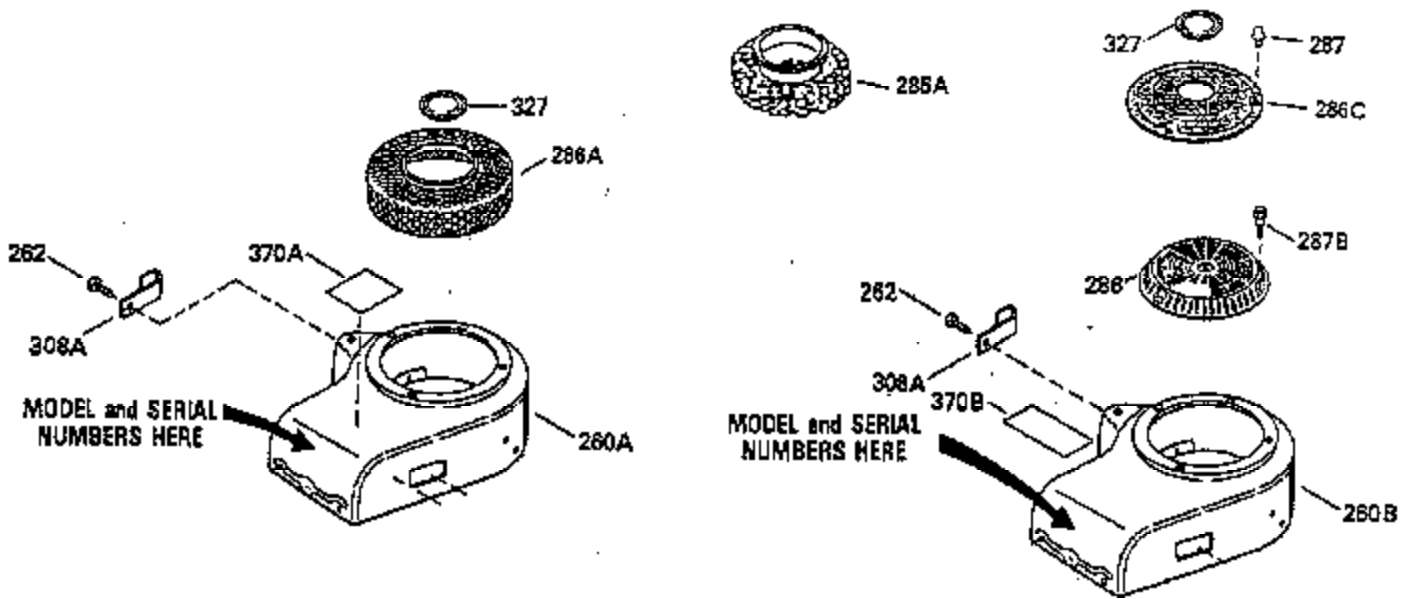

ILLUSTRATION SHOWS TYPICAL PARTS ONLY. ORDER BY PART NUMBER. PARTS NOT LISTED ARE SUPPLIED BY OEM. .

Ref #	Part Number	Qty	Description
245	35403		Air Cleaner Element (Incl. 234)
260B	35793		Blower Housing
262	29747B		Screw, 5/16-24 x 21/32"
286C	35411		Starter Screen
287			Pop Rivet (Can be purchased locally)
290	30705		Fuel Line (16" or 40cm)
292	26460		Fuel Line Clamp
308A	35437		Fill Tube Clip
327	34113		Starter Plug
370B	34387		Instruction Decal
370A	34686		Name Decal
380	632413		Carburetor (Incl. 184) (Refer to Division 5, Section A, page A4-2 or Fiche 12, Grid F-1for breakdown)