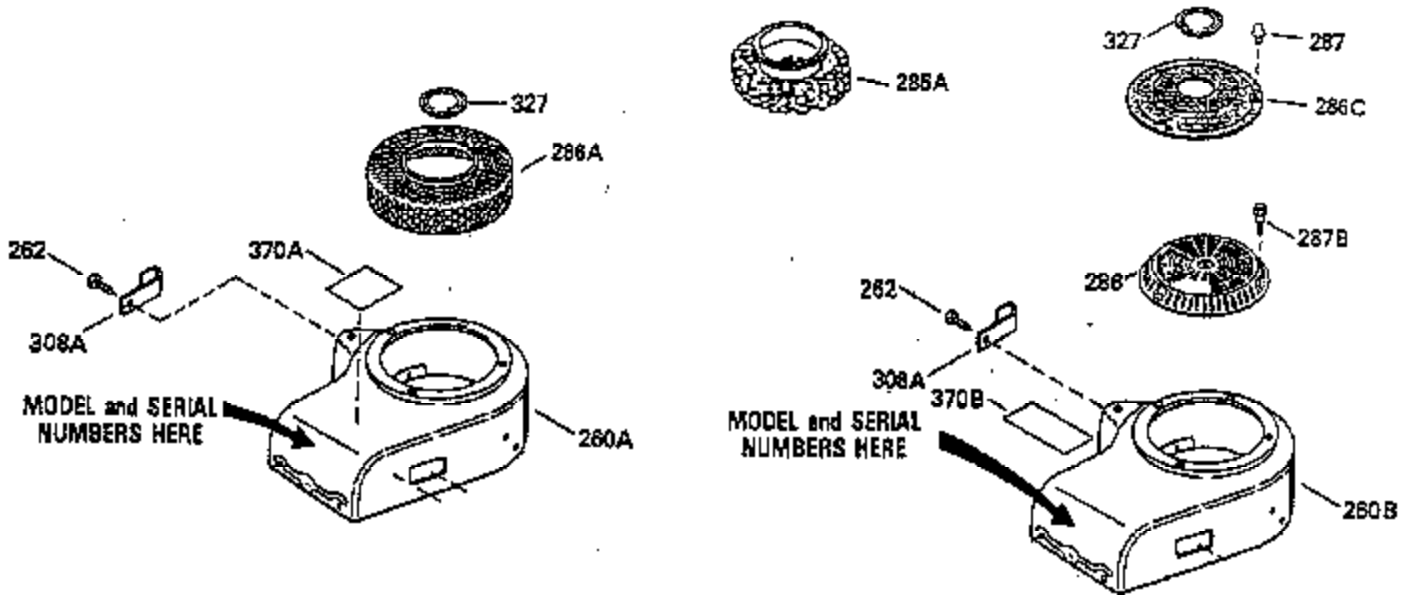

ILLUSTRATION SHOWS TYPICAL PARTS ONLY. ORDER BY PART NUMBER. PARTS NOT LISTED ARE SUPPLIED BY OEM. .

Ref #	Part Number	Qty	Description
245	35403		Air Cleaner Element (Incl. 234)
260B	35793		Blower Housing
262	29747B		Screw, 5/16-24 x 21/32"
286C	35411		Starter Screen
287			Pop Rivet (Can be purchased locally)
290	30705		Fuel Line (16" or 40cm)
292	26460		Fuel Line Clamp
308A	35437		Fill Tube Clip
327	34113		Starter Plug
370A	34686		Name Decal
380	632507		Carburetor (Incl. 184) (Refer to Division 5, Section A, page A4-2 or Fiche 12, Grid F-3for breakdown)