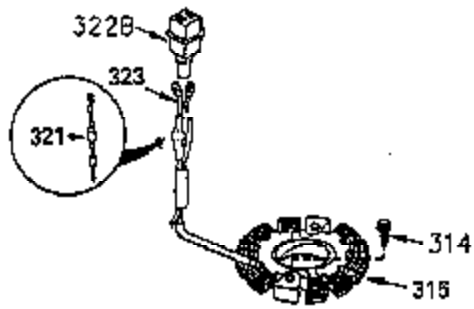

ILLUSTRATION SHOWS TYPICAL PARTS ONLY. ORDER BY PART NUMBER. PARTS NOT LISTED ARE SUPPLIED BY OEM.

Ref #	Part Number	Qty	Description
110A	35183		Ground Wire
314	650873		Screw, 1/4-20 x 3/4"
315	611104		Alt.Coil (3/5 Split) (Incl.321,322 & 323)
321	611161		Diode
322	611142		Connector Body
323	611118		Terminal