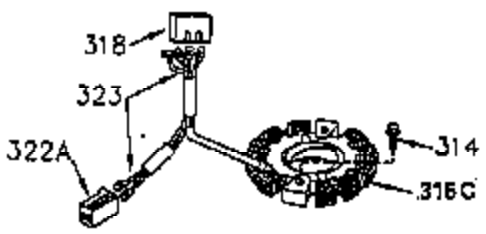

ILLUSTRATION SHOWS TYPICAL PARTS ONLY. ORDER BY PART NUMBER. PARTS NOT LISTED ARE SUPPLIED BY OEM.

Ref #	Part Number	Qty	Description
110A	35183		Ground Wire
314	650873		Screw, 1/4-20 x 3/4"
315	611104		Alt.Coil (3/5 Split) (Incl.321,322 & 323)
321	611161		Diode
322	611142		Connector Body
323	611118		Terminal