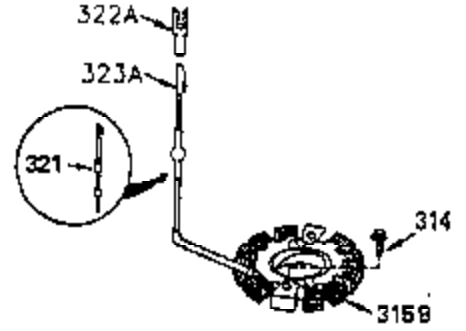

ILLUSTRATION SHOWS TYPICAL PARTS ONLY. ORDER BY PART NUMBER. PARTS NOT LISTED ARE SUPPLIED BY OEM.

Ref #	Part Number	Qty	Description
110A	35183		Ground Wire
314	650873		Screw, 1/4-20 x 3/4"
315	611104		Alt.Coil (3/5 Split) (Incl.321,322 & 323)
321	611161		Diode
322	611142		Connector Body
323	611118		Terminal