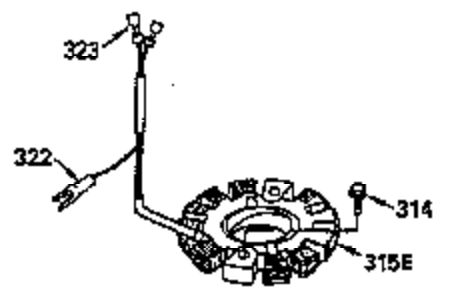

ILLUSTRATION SHOWS TYPICAL PARTS ONLY. ORDER BY PART NUMBER. PARTS NOT LISTED ARE SUPPLIED BY OEM.

Ref #	Part Number	Qty	Description
110A	35183		Ground Wire
314	650873		Screw, 1/4-20 x 3/4"
315	611104		Alt.Coil (3/5 Split) (Incl.321,322 & 323)
321	611161		Diode
322	611142		Connector Body
323	611118		Terminal