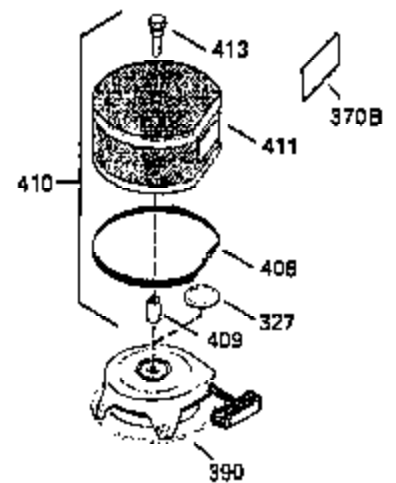

ILLUSTRATION SHOWS TYPICAL PARTS ONLY. ORDER BY PART NUMBER. PARTS NOT LISTED ARE SUPPLIED BY OEM.

OPTIONAL ELECTRIC STARTER MOTOR

OPTIONAL SPARK ARRESTOR

OPTIONAL DEBRIS SCREEN

Ref #	Part Number	Qty	Description
16	35520		Governor Lever
17	29916		Governor Lever Clamp
18	650548		Screw, 8-32 x 5/16"
19	35203		Extension Spring
28	30322		Lock Nut, 8-32
35	29826		Screw, 10-32 x 3/4"
36	29918		Lock Washer
37	29216		Lock Nut, 10-32
38	29642		Retaining Ring
60	35316A		Blower Housing Extension
62	650760		Screw, 8-32 x 3/8"
63	28545		Grommet
65	650128		Screw, 10-24 x 1/2"
66	30063		Screw, Torx T-30 , 1/4-20 x 1/2"
68	33356		Ground Terminal
172	28425		Valve Cover
173	35350		Breather Tube
174	650128		Screw, 10-24 x 1/2"
182	650517		Screw, 1/4-20 x 27/32"
186	35522		Governor Link
209A	30200		Screw, 10-24 x 9/16"
210	27793		Conduit Clip
211	28942		Screw, 10-32 x 3/8"
266	650876		Screw, 5/16-18 x 1-1/4"
270	35292		Exhaust Manifold
271	35293		Locking Plate (Manifold)
275A	35409		Muffler
276	35348		Locking Plate
277	650877		Screw, 5/16-18 x 4-1/2"
284	35428		Muffler Deflector
327	34113		Starter Plug
361	30063		Screw, Torx T-30, 1/4-20 x 1/2"
363	34148		Spring
380	632507		Carburetor (Incl. 184) (Refer to Division 5, Section A, page A4-2 or Fiche 12, Grid F-3for breakdown)
395	33605		Electric Starter Motor (12 Volt) (Refer to Division 5, Section D, page 20 or Fiche 12, Grid G-13 for breakdown)
396	33329D		Electric Starter Motor (120 Volt)(opt ional) Engine requires a ring gear flywheel (611091 minimum) and the cylinder must have drilled and tapped startermounting bosses to add the electric starter.
414	35352		Spark Arrestor Screen (Incl.416)(Opti onal)
416	650760		Screw, 8-32 x 3/8" (Optional)