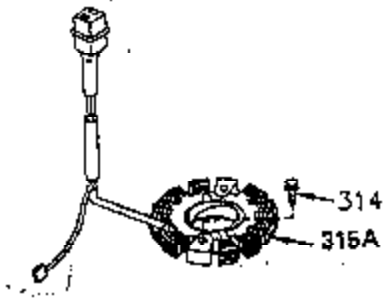

ILLUSTRATION SHOWS TYPICAL PARTS ONLY. ORDER BY PART NUMBER. PARTS NOT LISTED ARE SUPPLIED BY OEM.

Ref #	Part Number	Qty	Description
110A	35183		Ground Wire
314	650873		Screw, 1/4-20 x 3/4"
315	611104		Alt.Coil (3/5 Split) (Incl.321,322 & 323)
321	611161		Diode
322	611142		Connector Body
323	611118		Terminal