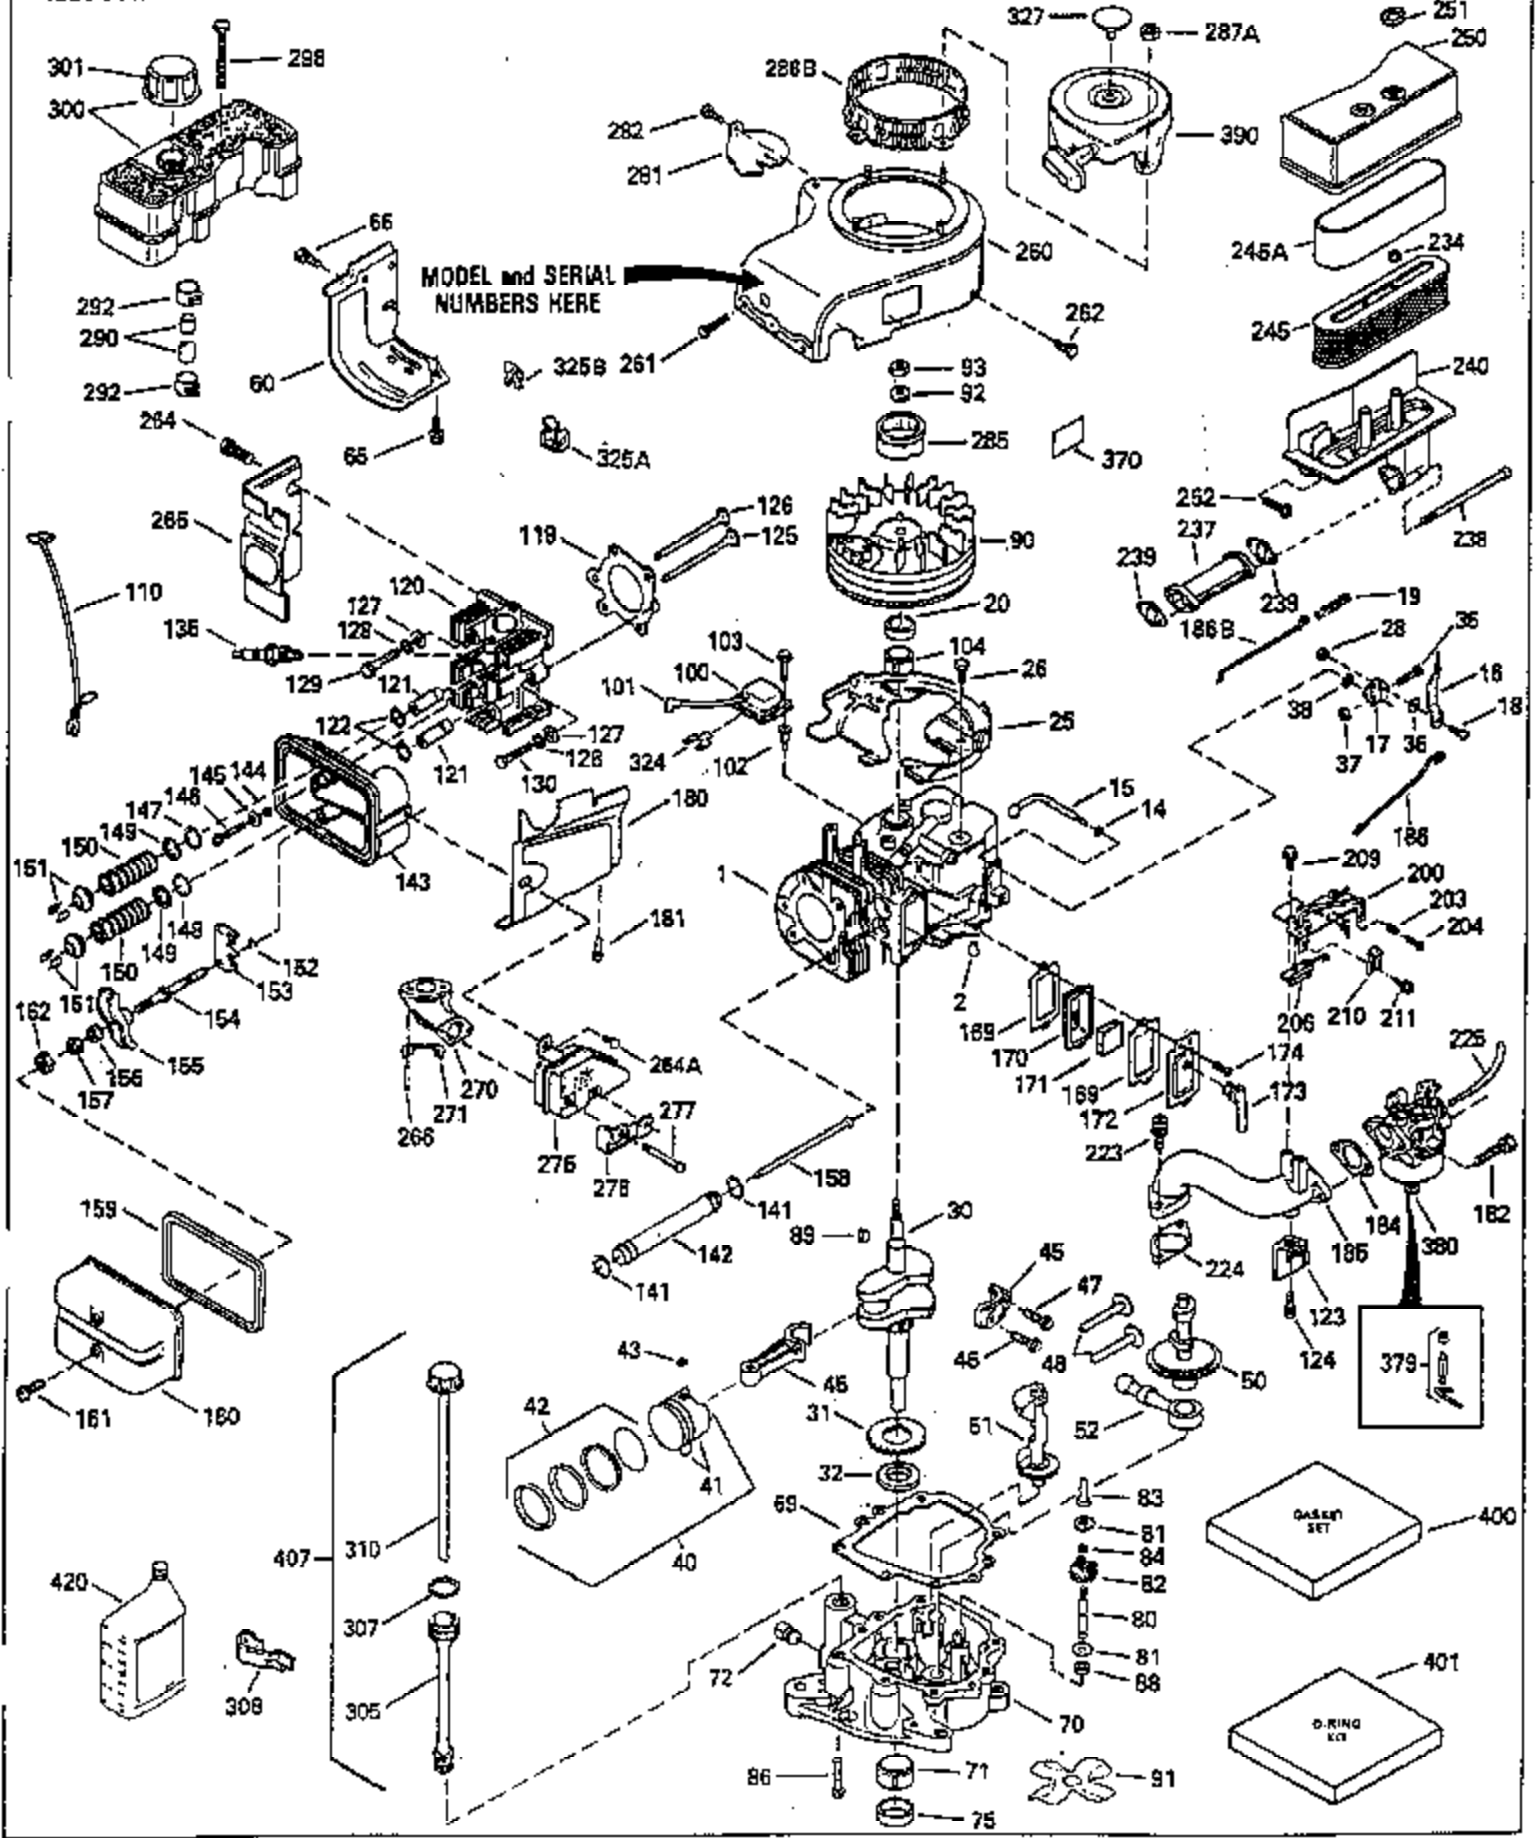

ILLUSTRATION SHOWS TYPICAL PARTS ONLY. ORDER BY PART NUMBER. PARTS NOT LISTED ARE SUPPLIED BY OEM.

Ref #	Part Number	Qty	Description
1	35399B		Cylinder (Incl. 2, 20 & 104) (3-5/16" Bore)
2	27652		Dowel Pin
14	28277		Washer
15	35324		Governor Rod
16	35520		Governor Lever
17	29916		Governor Lever Clamp
18	650548		Screw, 8-32 x 5/16"
19	35203		Extension Spring
20	35319		Oil Seal
25	35326		Blower Housing Baffle
26	650561		Screw, 1/4-20 x 5/8"
28	30322		Lock Nut, 8-32
30	35336B		Crankshaft (Counterbalance)
31	35327		Counterbalance Gear
32	35653		Shim Washer (.015") (Use as required)
35	29826		Screw, 10-32 x 3/4"
36	29918		Lock Washer
37	29216		Lock Nut, 10-32
38	29642		Retaining Ring
40	35339A		Piston, Pin & Ring Set (Std.) (3-5/16 ")
40	35340A		Piston, Pin & Ring Set (.010" OS)
40	35341A		Piston, Pin & Ring Set (.020" OS)
41	35329		Piston & Pin Assy. (Std.) (Incl. No. 43)
41	35430		Piston & Pin Assy. (.010" OS) (Incl. 43)
41	35431		Piston & Pin Assy. (.020" OS) (Incl. 43)
42	34866A		Ring Set (Std.)
42	34867A		Ring Set (.010" OS)
42	34868A		Ring Set (.020" OS)
43	31919		Piston Pin Retaining Ring
45	35330A		Connecting Rod Ass'y. (Incl. 46 & 47)
46	650908		Connecting Rod Bolt
47	650882		Connecting Rod Bolt
48	35313		Valve Lifter
50	35314		Camshaft (MCR)
51	35315A		Counterbalance Weight
52	31356		Oil Pump
60	35316A		Blower Housing Extension
65	650128		Screw, 10-24 x 1/2"
66	30063		Screw, Torx T-30 , 1/4-20 x 1/2"
69	35317		* Mounting Flange Gasket
70	35401A		Mounting Flange (Incl. 71, 72, 75 & 8 0)
71	35377		Crankshaft Bushing
72	31927		Oil Drain Plug
75	35319		Oil Seal
80	35320		Governor Shaft
81	35479		Washer, Flat
82	35321		Governor Gear Ass'y. (Incl. 81)
83	35322		Governor Spool
84	29193		Retaining Ring
86	650833		Screw, 1/4-20 x 1-3/16"
88	31707A		Spacer (Incl. 81)
89	32589		Flywheel Key
90	611094		Flywheel (7 amp w/ring gear)
92	650880		Lock Washer
93	650881		Flywheel Nut
100	35135		Solid State Ignition
101	610118		Spark Plug Cover
102	650872		Solid State Mounting Stud