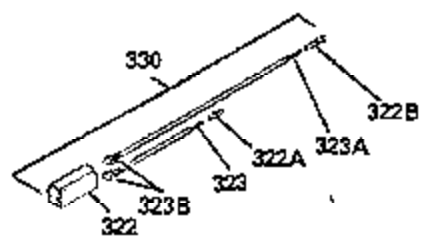

ILLUSTRATION SHOWS TYPICAL PARTS ONLY. ORDER BY PART NUMBER. PARTS NOT LISTED ARE SUPPLIED BY OEM.

Ref #	Part Number	Qty	Description
110A	35183		Ground Wire
314	650873		Screw, 1/4-20 x 3/4"
315	611104		Alt.Coil (3/5 Split) (Incl.321,322 & 323)
321	611161		Diode
322	611142		Connector Body
323	611118		Terminal