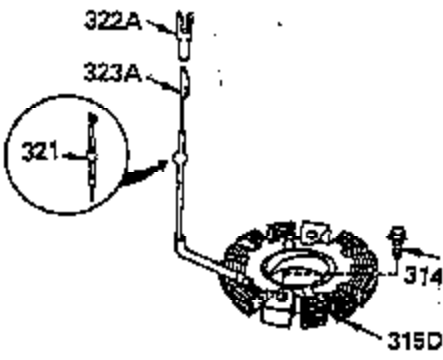

ILLUSTRATION SHOWS TYPICAL PARTS ONLY. ORDER BY PART NUMBER. PARTS NOT LISTED ARE SUPPLIED BY OEM.

Ref #	Part Number	Qty	Description
110A	35183		Ground Wire
314	650873		Screw, 1/4-20 x 3/4"
315	611104		Alt.Coil (3/5 Split) (Incl.321,322 & 323)
321	611161		Diode
322	611142		Connector Body
323	611118		Terminal