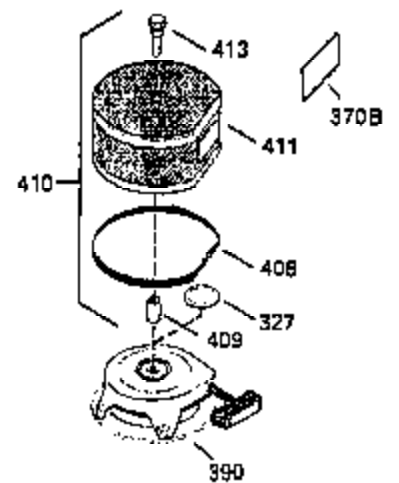

ILLUSTRATION SHOWS TYPICAL PARTS ONLY. ORDER BY PART NUMBER. PARTS NOT LISTED ARE SUPPLIED BY OEM.

OPTIONAL ELECTRIC STARTER MOTOR

OPTIONAL SPARK ARRESTOR

OPTIONAL DEBRIS SCREEN

Ref #	Part Number	Qty	Description
16	32651		Governor Lever
17	29916		Governor Lever Clamp
18	650548		Screw, 8-32 x 5/16"
19	35203		Extension Spring
28	30322		Lock Nut, 8-32
35	29826		Screw, 10-32 x 3/4"
36	29918		Lock Washer
37	29216		Lock Nut, 10-32
38	29642		Retaining Ring
60	35316A		Blower Housing Extension
62	650760		Screw, 8-32 x 3/8"
63	28545		Grommet
65	650128		Screw, 10-24 x 1/2"
66	30063		Screw, Torx T-30 , 1/4-20 x 1/2"
68	33356		Ground Terminal
172	28425		Valve Cover
173	35350		Breather Tube
174	650128		Screw, 10-24 x 1/2"
182	650517		Screw, 1/4-20 x 27/32"
186	35302		Governor Link
209A	30200		Screw, 10-24 x 9/16"
210	27793		Conduit Clip
211	28942		Screw, 10-32 x 3/8"
266	650876		Screw, 5/16-18 x 1-1/4"
270	35292		Exhaust Manifold
271	35293		Locking Plate (Manifold)
276	35348		Locking Plate
277	650877		Screw, 5/16-18 x 4-1/2"
284	35428		Muffler Deflector
327	34113		Starter Plug
361	30063		Screw, Torx T-30, 1/4-20 x 1/2"
363	34148		Spring
380	632413		Carburetor (Incl. 184) (Refer to Division 5, Section A, page A4-2 or Fiche 12, Grid F-1for breakdown)
390	590479		Rewind Starter (Refer to Division 5, Section C, page 30 or Fiche 12, Grid G-9 for breakdown)
395	33605		Electric Starter Motor (12 Volt) (Refer to Division 5, Section D, page 20 or Fiche 12, Grid G-13 for breakdown)
396	33329D		Electric Starter Motor (120 Volt)(opt ional) Engine requires a ring gear flywheel (611091 minimum) and the cylinder must have drilled and tapped startermounting bosses to add the electric starter.
414	35352		Spark Arrestor Screen (Incl.416)(Opti onal)
416	650760		Screw, 8-32 x 3/8" (Optional)