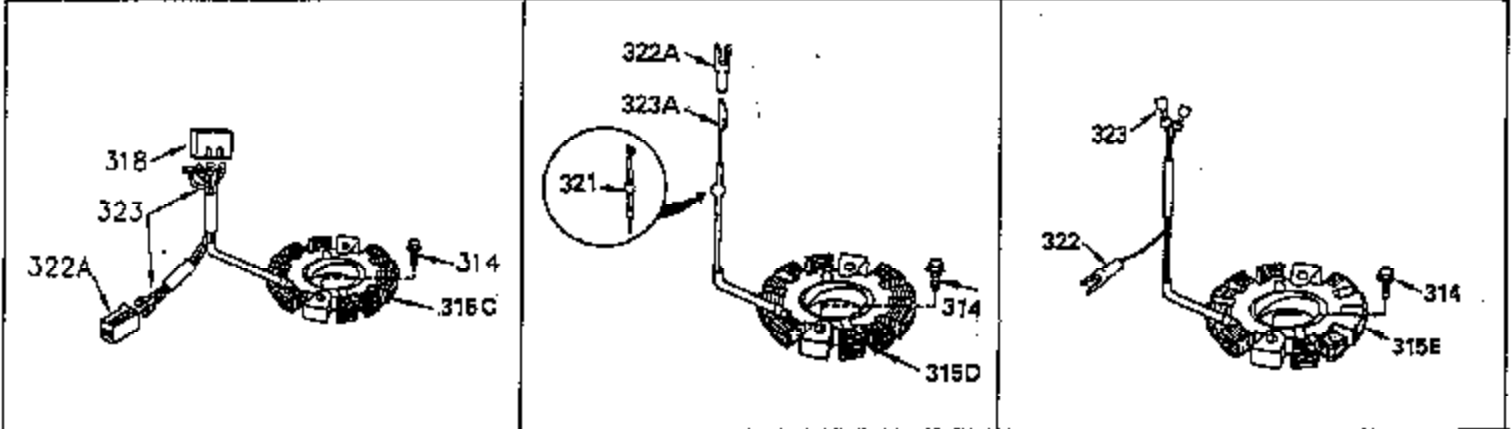

Ref #	Part Number	Qty	Description
223	792028		Screw, 5/16-18 x 7/8"
224	33515A		* Intake Pipe Gasket
234	650825		Nut & Lock Washer, 1/4-20 (Sealing)
237	35286		Air Cleaner Adapter
238	650875		Screw, 10-32 x 5-1/4"
239	33629		* Carburetor Gasket
240	35402B		Air Cleaner Body
245	35403		Air Cleaner Element (Incl. 234)
245A	35404		Air Cleaner Filter
250	35405		Air Cleaner Cover
251	650886		Wing Nut, 1/4-20
252	650887		Screw, 1/4-20 x 1"
261	30063		Screw, Torx T-30, 1/4-20 x 1/2"
262	29747B		Screw, 5/16-24 x 21/32"
264A	30063		Screw, Torx T-30, 1/4-20 x 1/2"
264	650273		Screw, 5/16-18 x 5/8"
265	35290		Cylinder Head Cover
266	650876		Screw, 5/16-18 x 1-1/4"
270	35292		Exhaust Manifold
271	35293		Locking Plate (Manifold)
275	35294		Muffler
276	35348		Locking Plate
277	650877		Screw, 5/16-18 x 4-1/2"
290	30705		Fuel Line (16" or 40cm)
292	26460		Fuel Line Clamp
298	28763		Screw, 10-32 x 35/64"
300	33583B		Fuel Tank (Incl. 292, 298 & 301) NOTE: This tank was built with different size fuel inlet openings. Tanks with the 1-1/2" O.D. opening use fuel cap 33032. Tanks with the 1-3/4" O.D. opening use fuel cap 35355.
301	35355		Fuel Cap
307	33590		"O" Ring
324	33177		Terminal
325B	34246		Wire Clip
327	34113		Starter Plug
370	34346		Instruction Decal
379	631021		Inlet Needle, Seat & Clip Ass'y.
380	632413		Carburetor (Incl. 184) (Refer to Division 5, Section A, page A4-2 or Fiche 12, Grid F-1for breakdown)
400	35331B		* Gasket Set (Incl. items marked *)
401	35332		"O" Ring Kit (Incl. 141, 144, 147, 148, 152, 157, 159)
407	35837		Fill Tube & Dipstick Ass'y.
420	730225		SAE30 4-Cycle Engine Oil (Quart)

ILLUSTRATION SHOWS TYPICAL PARTS ONLY. ORDER BY PART NUMBER. PARTS NOT LISTED ARE SUPPLIED BY OEM.

Ref #	Part Number	Qty	Description
110A	35183		Ground Wire
314	650873		Screw, 1/4-20 x 3/4"
315	611104		Alt.Coil (3/5 Split) (Incl.321,322 & 323)
321	611161		Diode
322	611142		Connector Body
323	611118		Terminal