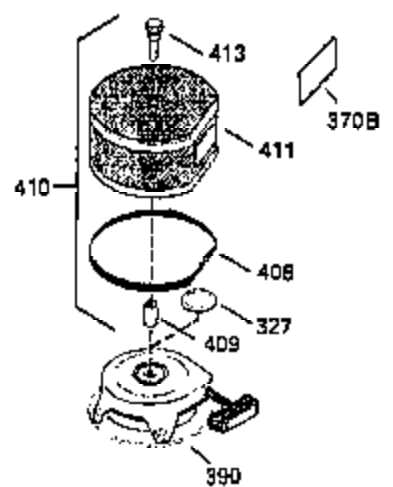

ILLUSTRATION SHOWS TYPICAL PARTS ONLY. ORDER BY PART NUMBER. PARTS NOT LISTED ARE SUPPLIED BY OEM.

**OPTIONAL ELECTRIC STARTER MOTOR**

**OPTIONAL SPARK ARRESTOR**

**OPTIONAL DEBRIS SCREEN**

Ref #	Part Number	Qty	Description
16	32651		Governor Lever
17	29916		Governor Lever Clamp
18	650548		Screw, 8-32 x 5/16"
19	35203		Extension Spring
28	30322		Lock Nut, 8-32
35	29826		Screw, 10-32 x 3/4"
36	29918		Lock Washer
37	29216		Lock Nut, 10-32
38	29642		Retaining Ring
60	35316A		Blower Housing Extension
62	650760		Screw, 8-32 x 3/8"
63	28545		Grommet
65	650128		Screw, 10-24 x 1/2"
66	30063		Screw, Torx T-30 , 1/4-20 x 1/2"
68	33356		Ground Terminal
172	28425		Valve Cover
173	35350		Breather Tube
174	650128		Screw, 10-24 x 1/2"
182	650517		Screw, 1/4-20 x 27/32"
186	35302		Governor Link
209A	30200		Screw, 10-24 x 9/16"
210	27793		Conduit Clip
211	28942		Screw, 10-32 x 3/8"
266	650876		Screw, 5/16-18 x 1-1/4"
270	35292		Exhaust Manifold
271	35293		Locking Plate (Manifold)
276	35348		Locking Plate
277	650877		Screw, 5/16-18 x 4-1/2"
284A	650760		Screw, 8-32 x 3/8"
284	35428		Muffler Deflector
327	34113		Starter Plug
361	30063		Screw, Torx T-30, 1/4-20 x 1/2"
363	34148		Spring
380	632413		Carburetor (Incl. 184) (Refer to Division 5, Section A, page A4-2 or Fiche 12, Grid F-1for breakdown)
395	33605		Electric Starter Motor (12 Volt) (Refer to Division 5, Section D, page 20 or Fiche 12, Grid G-13 for breakdown)
396	33329D		Electric Starter Motor (120 Volt)(opt ional) Engine requires a ring gear flywheel (611091 minimum) and the cylinder must have drilled and tapped startermounting bosses to add the electric starter.
414	35352		Spark Arrestor Screen (Incl.416)(Opti onal)
416	650760		Screw, 8-32 x 3/8" (Optional)