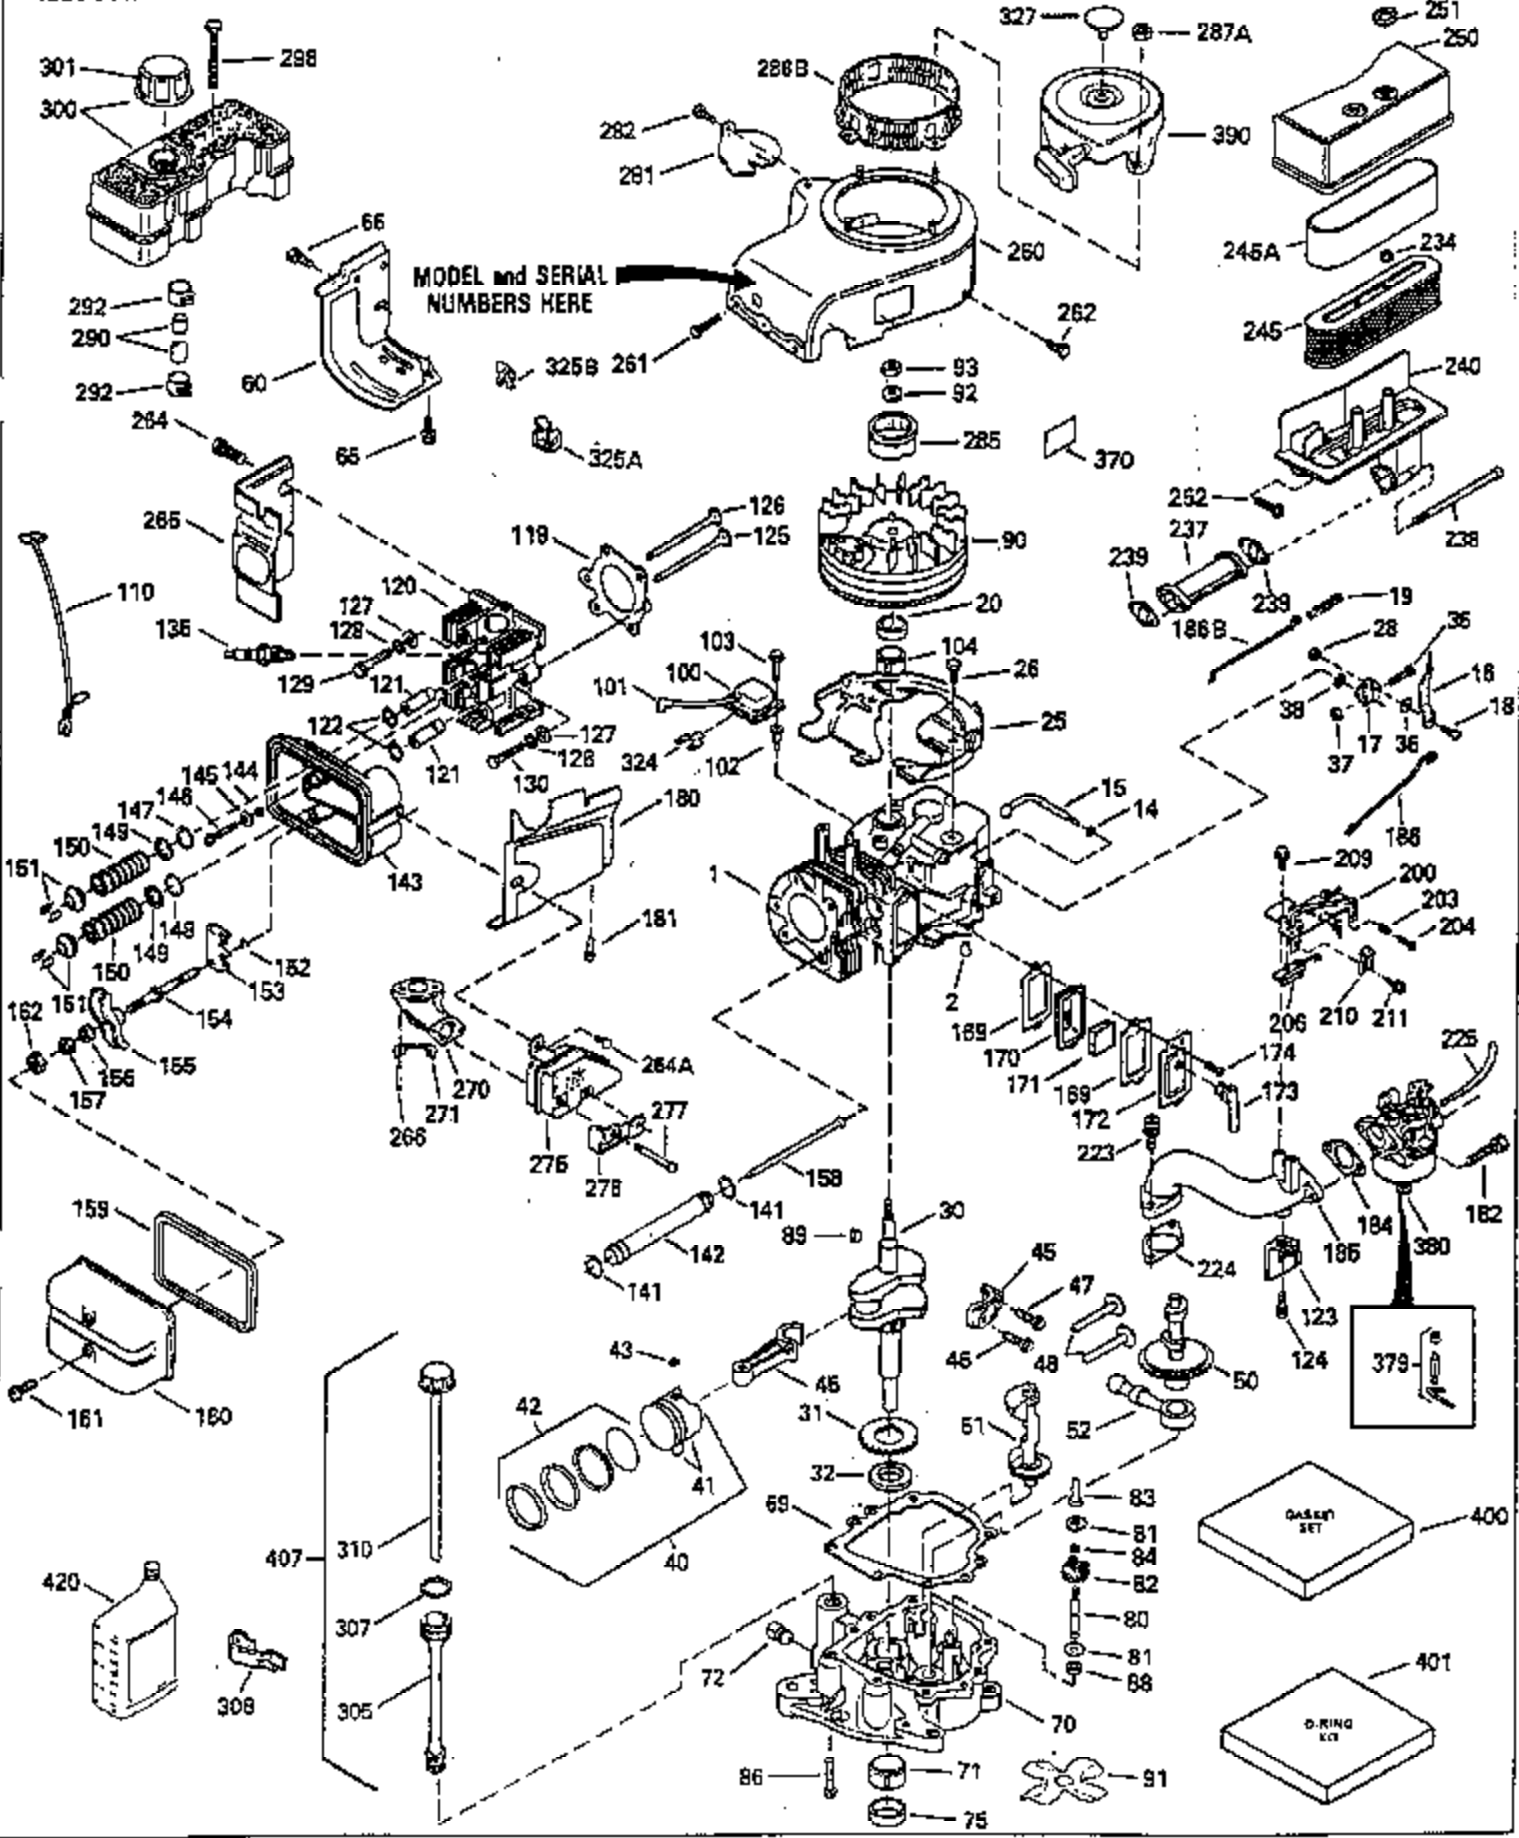

ILLUSTRATION SHOWS TYPICAL PARTS ONLY. ORDER BY PART NUMBER. PARTS NOT LISTED ARE SUPPLIED BY OEM.

Ref #	Part Number	Qty	Description
1	35399B		Cylinder (Incl. 2, 20 & 104) (3-5/16" Bore)
2	27652		Dowel Pin
14	28277		Washer
15	35324		Governor Rod
16	32651		Governor Lever
17	29916		Governor Lever Clamp
18	650548		Screw, 8-32 x 5/16"
19	35203		Extension Spring
20	35319		Oil Seal
25	35326		Blower Housing Baffle
26	650561		Screw, 1/4-20 x 5/8"
28	30322		Lock Nut, 8-32
30	35336B		Crankshaft (Counterbalance)
31	35327		Counterbalance Gear
32	35653		Shim Washer (.015") (Use as required)
35	29826		Screw, 10-32 x 3/4"
36	29918		Lock Washer
37	29216		Lock Nut, 10-32
38	29642		Retaining Ring
40	35339A		Piston, Pin & Ring Set (Std.) (3-5/16 ")
40	35340A		Piston, Pin & Ring Set (.010" OS)
40	35341A		Piston, Pin & Ring Set (.020" OS)
41	35329		Piston & Pin Assy. (Std.) (Incl. No. 43)
41	35430		Piston & Pin Assy. (.010" OS) (Incl. 43)
41	35431		Piston & Pin Assy. (.020" OS) (Incl. 43)
42	34866A		Ring Set (Std.)
42	34867A		Ring Set (.010" OS)
42	34868A		Ring Set (.020" OS)
43	31919		Piston Pin Retaining Ring
45	35330A		Connecting Rod Ass'y. (Incl. 46 & 47)
46	650908		Connecting Rod Bolt
47	650882		Connecting Rod Bolt
48	35313		Valve Lifter
50	35314		Camshaft (MCR)
51	35315A		Counterbalance Weight
52	31356		Oil Pump
60	35316A		Blower Housing Extension
65	650128		Screw, 10-24 x 1/2"
66	30063		Screw, Torx T-30 , 1/4-20 x 1/2"
69	35317		* Mounting Flange Gasket
70	35401A		Mounting Flange (Incl. 71, 72, 75 & 8 0)
71	35377		Crankshaft Bushing
72	31927		Oil Drain Plug
75	35319		Oil Seal
80	35320		Governor Shaft
81	35479		Washer, Flat
82	35321		Governor Gear Ass'y. (Incl. 81)
83	35322		Governor Spool
84	29193		Retaining Ring
86	650833		Screw, 1/4-20 x 1-3/16"
88	31707A		Spacer (Incl. 81)
89	32589		Flywheel Key
90	611094		Flywheel (7 amp w/ring gear)
92	650880		Lock Washer
93	650881		Flywheel Nut
100	35135		Solid State Ignition
101	610118		Spark Plug Cover
102	650872		Solid State Mounting Stud