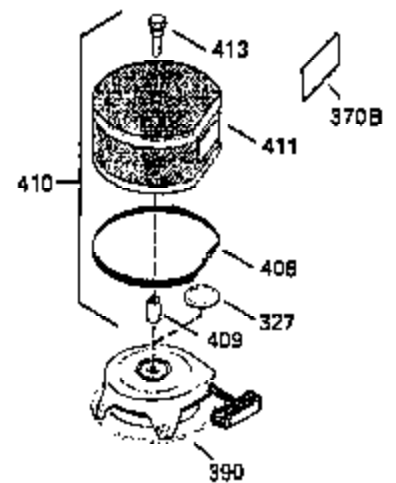

ILLUSTRATION SHOWS TYPICAL PARTS ONLY. ORDER BY PART NUMBER. PARTS NOT LISTED ARE SUPPLIED BY OEM.

**OPTIONAL ELECTRIC STARTER MOTOR**

**OPTIONAL SPARK ARRESTOR**

**OPTIONAL DEBRIS SCREEN**

Ref #	Part Number	Qty	Description
16	32651		Governor Lever
17	29916		Governor Lever Clamp
18	650548		Screw, 8-32 x 5/16"
19	35203		Extension Spring
28	30322		Lock Nut, 8-32
35	29826		Screw, 10-32 x 3/4"
36	29918		Lock Washer
37	29216		Lock Nut, 10-32
38	29642		Retaining Ring
60	35316A		Blower Housing Extension
62	650760		Screw, 8-32 x 3/8"
63	28545		Grommet
65	650128		Screw, 10-24 x 1/2"
66	30063		Screw, Torx T-30 , 1/4-20 x 1/2"
68	33356		Ground Terminal
172	28425		Valve Cover
173	35350		Breather Tube
174	650128		Screw, 10-24 x 1/2"
182	650517		Screw, 1/4-20 x 27/32"
186	35302		Governor Link
209A	30200		Screw, 10-24 x 9/16"
210	27793		Conduit Clip
211	28942		Screw, 10-32 x 3/8"
266	650876		Screw, 5/16-18 x 1-1/4"
270	35292		Exhaust Manifold
271	35293		Locking Plate (Manifold)
276	35348		Locking Plate
277	650877		Screw, 5/16-18 x 4-1/2"
284A	650760		Screw, 8-32 x 3/8"
284	35428		Muffler Deflector
327	35392		Starter Plug
361	30063		Screw, Torx T-30, 1/4-20 x 1/2"
363	34148		Spring
380	632413		Carburetor (Incl. 184) (Refer to Division 5, Section A, page A4-2 or Fiche 12, Grid F-1for breakdown)
390	590633		Rewind Starter (Refer to Division 5, Section C, page 30 or Fiche 12, Grid G-9 for breakdown)
395	33605		Electric Starter Motor (12 Volt) (Refer to Division 5, Section D, page 20 or Fiche 12, Grid G-13 for breakdown)
396	33329D		Electric Starter Motor (120 Volt)(opt ional) Engine requires a ring gear flywheel (611091 minimum) and the cylinder must have drilled and tapped startermounting bosses to add the electric starter.
414	35352		Spark Arrestor Screen (Incl.416)(Opti onal)
416	650760		Screw, 8-32 x 3/8" (Optional)