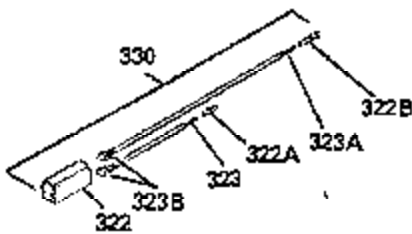

ILLUSTRATION SHOWS TYPICAL PARTS ONLY. ORDER BY PART NUMBER. PARTS NOT LISTED ARE SUPPLIED BY OEM.

Ref #	Part Number	Qty	Description
110A	35183		Ground Wire
314	650873		Screw, 1/4-20 x 3/4"
315	611104		Alt.Coil (3/5 Split) (Incl.321,322 & 323)
321	611161		Diode
322	611142		Connector Body
323	611118		Terminal