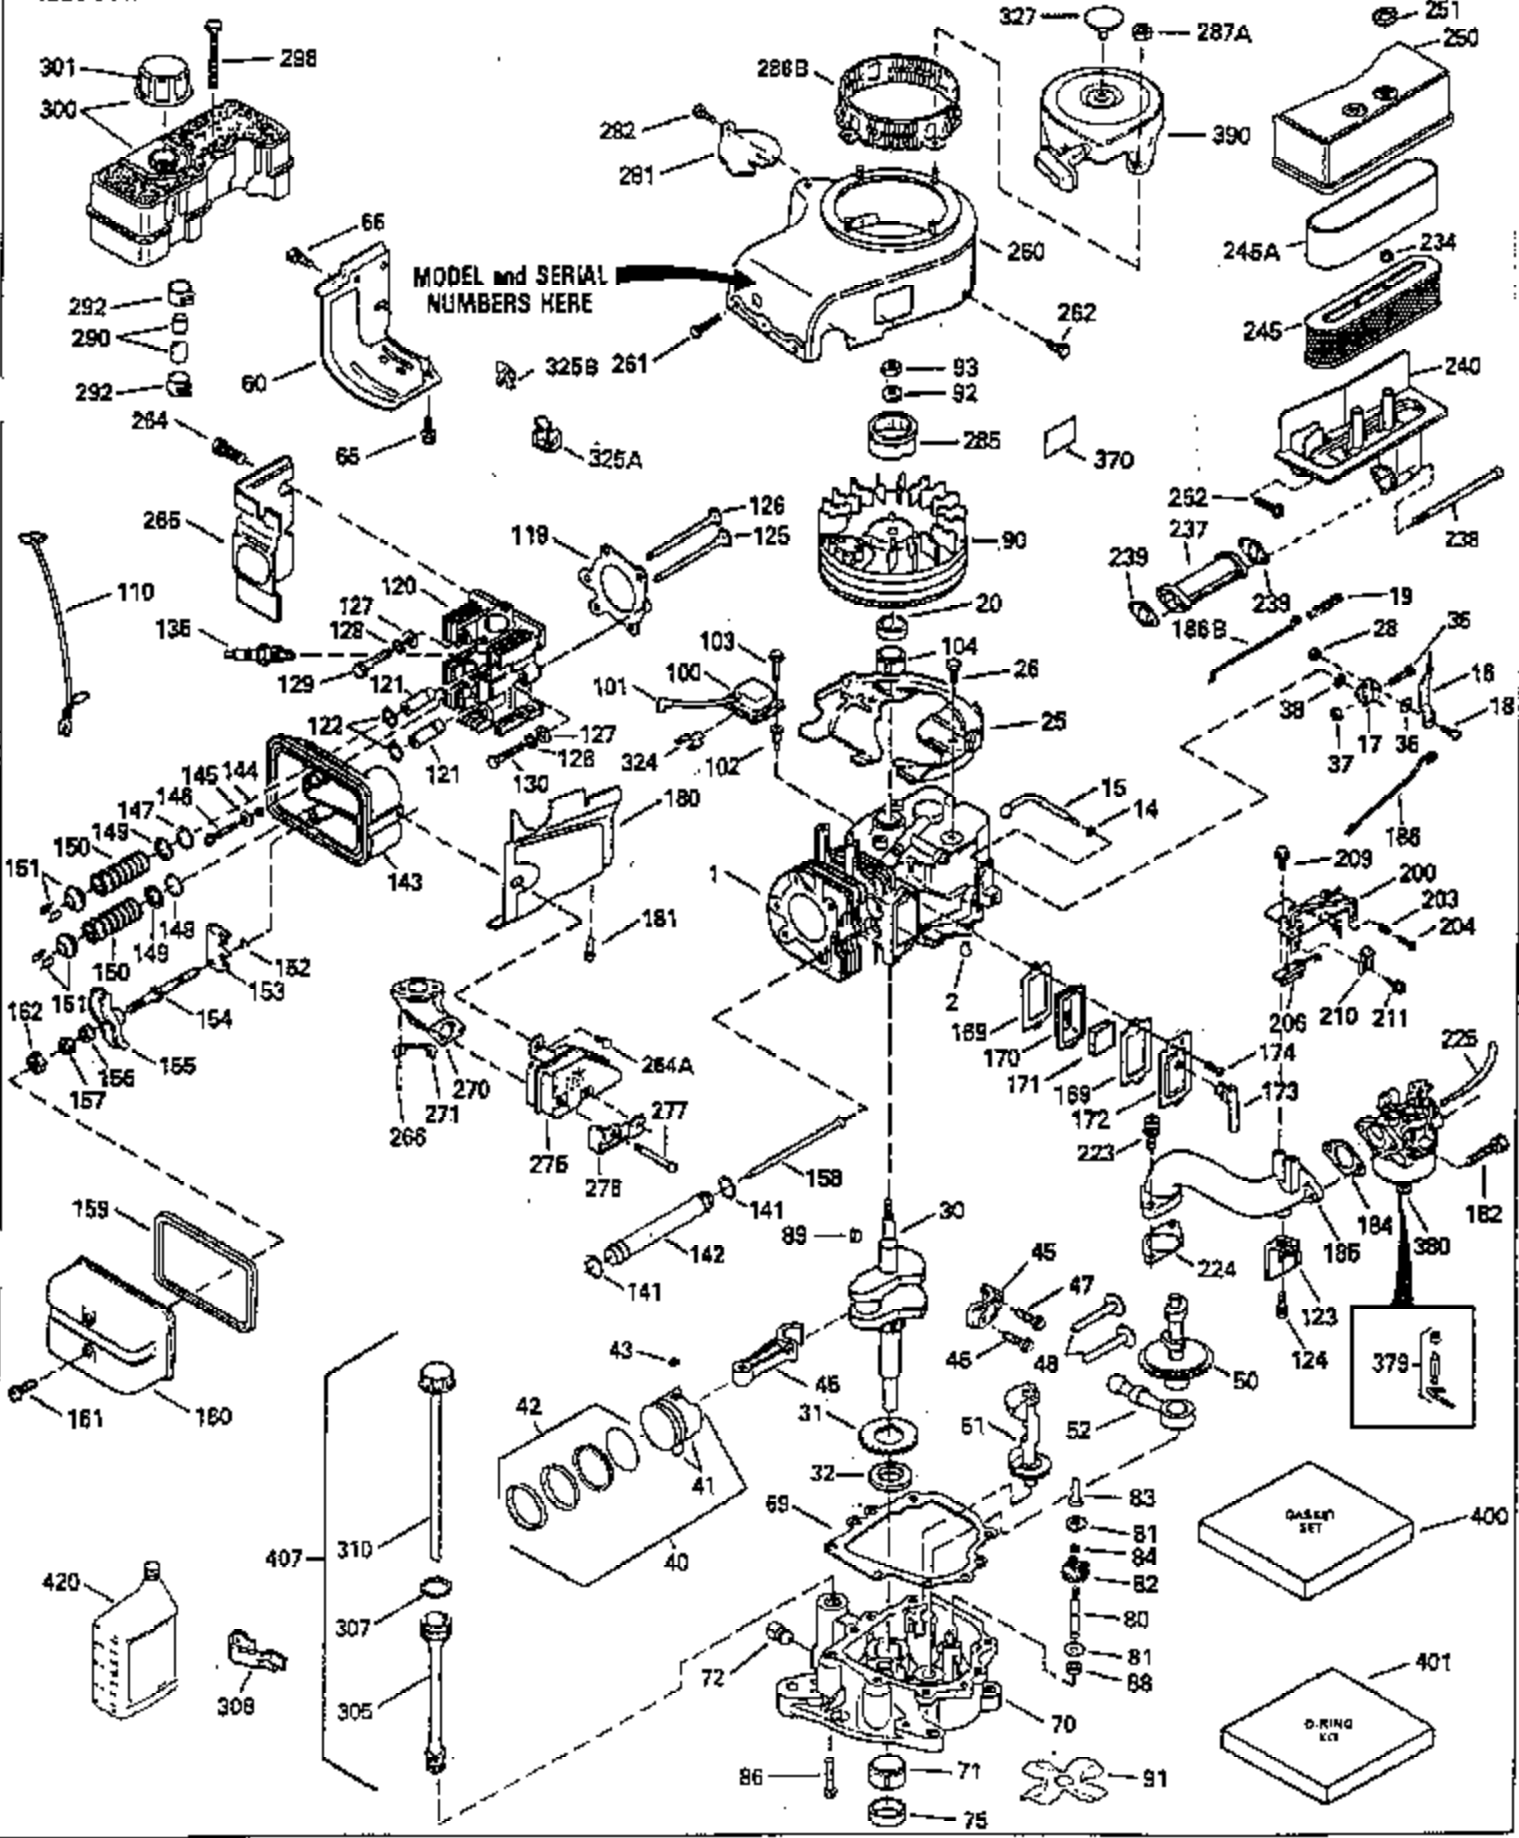

ILLUSTRATION SHOWS TYPICAL PARTS ONLY. ORDER BY PART NUMBER. PARTS NOT LISTED ARE SUPPLIED BY OEM.

Ref #	Part Number	Qty	Description
1	35399B		Cylinder (Incl. 2, 20 & 104) (3-5/16" Bore)
2	27652		Dowel Pin
14	28277		Washer
15	35324		Governor Rod
16	35520		Governor Lever
17	29916		Governor Lever Clamp
18	650548		Screw, 8-32 x 5/16"
19	35203		Extension Spring
20	35319		Oil Seal
25	35326		Blower Housing Baffle
26	650561		Screw, 1/4-20 x 5/8"
28	30322		Lock Nut, 8-32
30	35336B		Crankshaft (Counterbalance)
31	35327		Counterbalance Gear
32	35653		Shim Washer (.015") (Use as required)
35	29826		Screw, 10-32 x 3/4"
36	29918		Lock Washer
37	29216		Lock Nut, 10-32
38	29642		Retaining Ring
40	35339A		Piston, Pin & Ring Set (Std.) (3-5/16 ")
40	35340A		Piston, Pin & Ring Set (.010" OS)
40	35341A		Piston, Pin & Ring Set (.020" OS)
41	35329		Piston & Pin Assy. (Std.) (Incl. No. 43)
41	35430		Piston & Pin Assy. (.010" OS) (Incl. 43)
41	35431		Piston & Pin Assy. (.020" OS) (Incl. 43)
42	34866A		Ring Set (Std.)
42	34867A		Ring Set (.010" OS)
42	34868A		Ring Set (.020" OS)
43	31919		Piston Pin Retaining Ring
45	35330A		Connecting Rod Ass'y. (Incl. 46 & 47)
46	650908		Connecting Rod Bolt
47	650882		Connecting Rod Bolt
48	35313		Valve Lifter
50	35314		Camshaft (MCR)
51	35315A		Counterbalance Weight
52	31356		Oil Pump
60	35316A		Blower Housing Extension
65	650128		Screw, 10-24 x 1/2"
66	30063		Screw, Torx T-30 , 1/4-20 x 1/2"
69	35317		* Mounting Flange Gasket
70	35401A		Mounting Flange (Incl. 71, 72, 75 & 8 0)
71	35377		Crankshaft Bushing
72	31927		Oil Drain Plug
75	35319		Oil Seal
80	35320		Governor Shaft
81	35479		Washer, Flat
82	35321		Governor Gear Ass'y. (Incl. 81)
83	35322		Governor Spool
84	29193		Retaining Ring
86	650833		Screw, 1/4-20 x 1-3/16"
88	31707A		Spacer (Incl. 81)
89	32589		Flywheel Key
90	611094		Flywheel (7 amp w/ring gear)
92	650880		Lock Washer
93	650881		Flywheel Nut
100	35135		Solid State Ignition
101	610118		Spark Plug Cover
102	650872		Solid State Mounting Stud