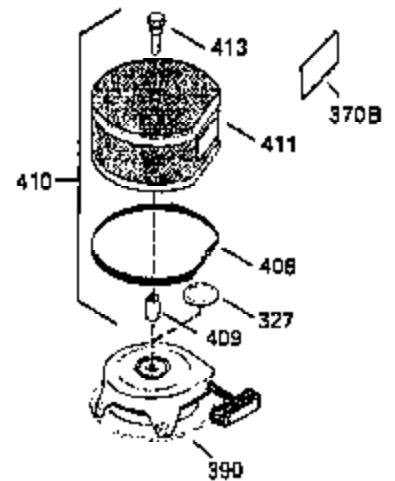

ILLUSTRATION SHOWS TYPICAL PARTS ONLY. ORDER BY PART NUMBER. PARTS NOT LISTED ARE SUPPLIED BY OEM.

OPTIONAL ELECTRIC STARTER MOTOR

OPTIONAL SPARK ARRESTOR

OPTIONAL DEBRIS SCREEN

Ref #	Part Number	Qty	Description
16	35520		Governor Lever
17	29916		Governor Lever Clamp
18	650548		Screw, 8-32 x 5/16"
19	35203		Extension Spring
28	30322		Lock Nut, 8-32
35	29826		Screw, 10-32 x 3/4"
36	29918		Lock Washer
37	29216		Lock Nut, 10-32
38	29642		Retaining Ring
60	35316A		Blower Housing Extension
62	650760		Screw, 8-32 x 3/8"
63	28545		Grommet
65	650128		Screw, 10-24 x 1/2"
66	30063		Screw, Torx T-30 , 1/4-20 x 1/2"
68	33356		Ground Terminal
172	28425		Valve Cover
173	35350		Breather Tube
174	650128		Screw, 10-24 x 1/2"
182	650517		Screw, 1/4-20 x 27/32"
186	35522		Governor Link
209A	30200		Screw, 10-24 x 9/16"
210	27793		Conduit Clip
211	28942		Screw, 10-32 x 3/8"
266	650876		Screw, 5/16-18 x 1-1/4"
270	35292		Exhaust Manifold
271	35293		Locking Plate (Manifold)
276	35348		Locking Plate
277	650877		Screw, 5/16-18 x 4-1/2"
284A	650760		Screw, 8-32 x 3/8"
284	35428		Muffler Deflector
327	35392		Starter Plug
361	30063		Screw, Torx T-30, 1/4-20 x 1/2"
363	34148		Spring
380	632498		Carburetor (Incl. 184) (Refer to Division 5, Section A, page A4-2 or Fiche 12, Grid F-1for breakdown)
390	590633		Rewind Starter (Refer to Division 5, Section C, page 30 or Fiche 12, Grid G-9 for breakdown)
395	33605		Electric Starter Motor (12 Volt) (Refer to Division 5, Section D, page 20 or Fiche 12, Grid G-13 for breakdown)
396	33329D		Electric Starter Motor (120 Volt)(opt ional) Engine requires a ring gear flywheel (611091 minimum) and the cylinder must have drilled and tapped startermounting bosses to add the electric starter.
414	35352		Spark Arrestor Screen (Incl.416)(Opti onal)
416	650760		Screw, 8-32 x 3/8" (Optional)