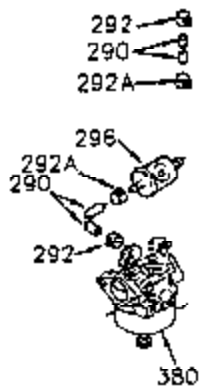

ILLUSTRATION SHOWS TYPICAL PARTS ONLY. ORDER BY PART NUMBER. PARTS NOT LISTED ARE SUPPLIED BY OEM. .

Ref #	Part Number	Qty	Description
245	35403		Air Cleaner Element (Incl. 234)
260B	35793		Blower Housing
262	29747B		Screw, 5/16-24 x 21/32"
286C	35411		Starter Screen
287			Pop Rivet (Can be purchased locally)
290	29774		Fuel Line (8 1/4" or 21cm)
292	26460		Fuel Line Clamp
296	34279B		Fuel Filter (Incl. 2 each of 292 & 29 2A)
308A	35437		Fill Tube Clip
327	34113		Starter Plug
370A	34686		Name Decal
380	632427		Carburetor (Incl. 184) (Refer to Division 5, Section A, page A4-4 or Fiche 12, Grid F-3for breakdown)