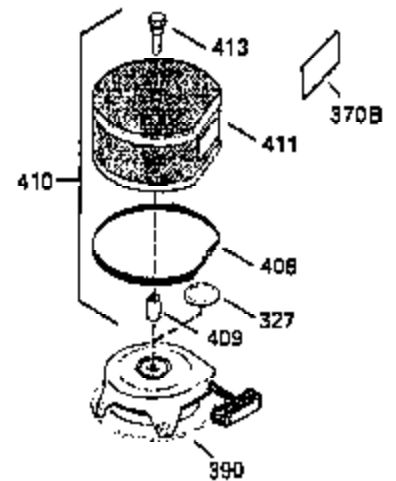

ILLUSTRATION SHOWS TYPICAL PARTS ONLY. ORDER BY PART NUMBER. PARTS NOT LISTED ARE SUPPLIED BY OEM.

OPTIONAL ELECTRIC STARTER MOTOR

OPTIONAL SPARK ARRESTOR

OPTIONAL DEBRIS SCREEN

Ref #	Part Number	Qty	Description
16	32651		Governor Lever
17	29916		Governor Lever Clamp
18	650548		Screw, 8-32 x 5/16"
19	35203		Extension Spring
28	30322		Lock Nut, 8-32
35	29826		Screw, 10-32 x 3/4"
36	29918		Lock Washer
37	29216		Lock Nut, 10-32
38	29642		Retaining Ring
60	35316A		Blower Housing Extension
62	650760		Screw, 8-32 x 3/8"
63	28545		Grommet
65	650128		Screw, 10-24 x 1/2"
66	30063		Screw, Torx T-30 , 1/4-20 x 1/2"
68	33356		Ground Terminal
172	28425		Valve Cover
173	35350		Breather Tube
174	650128		Screw, 10-24 x 1/2"
182	650517		Screw, 1/4-20 x 27/32"
186	35302		Governor Link
209A	30200		Screw, 10-24 x 9/16"
210	27793		Conduit Clip
211	28942		Screw, 10-32 x 3/8"
266	650876		Screw, 5/16-18 x 1-1/4"
270	35292		Exhaust Manifold
271	35293		Locking Plate (Manifold)
284	35428		Muffler Deflector
327	34113		Starter Plug
348	35426		Remote Choke Bracket
349	650767		Screw, 8-32 x 27/64"
361	30063		Screw, Torx T-30, 1/4-20 x 1/2"
380	632427		Carburetor (Incl. 184) (Refer to Division 5, Section A, page A4-4 or Fiche 12, Grid F-3for breakdown)
395	33605		Electric Starter Motor (12 Volt) (Refer to Division 5, Section D, page 20 or Fiche 12, Grid G-13 for breakdown)
396	33329D		Electric Starter Motor (120 Volt)(opt ional) Engine requires a ring gear flywheel (611091 minimum) and the cylinder must have drilled and tapped startermounting bosses to add the electric starter.
414	35352		Spark Arrestor Screen (Incl.416)(Opti onal)
416	650760		Screw, 8-32 x 3/8" (Optional)

ILLUSTRATION SHOWS TYPICAL PARTS ONLY. ORDER BY PART NUMBER. PARTS NOT LISTED ARE SUPPLIED BY OEM.

Ref #	Part Number	Qty	Description
110A	35183		Ground Wire
314	650873		Screw, 1/4-20 x 3/4"
315	611104		Alt.Coil (3/5 Split) (Incl.321,322 & 323)
321	611161		Diode
322	611142		Connector Body
323	611118		Terminal