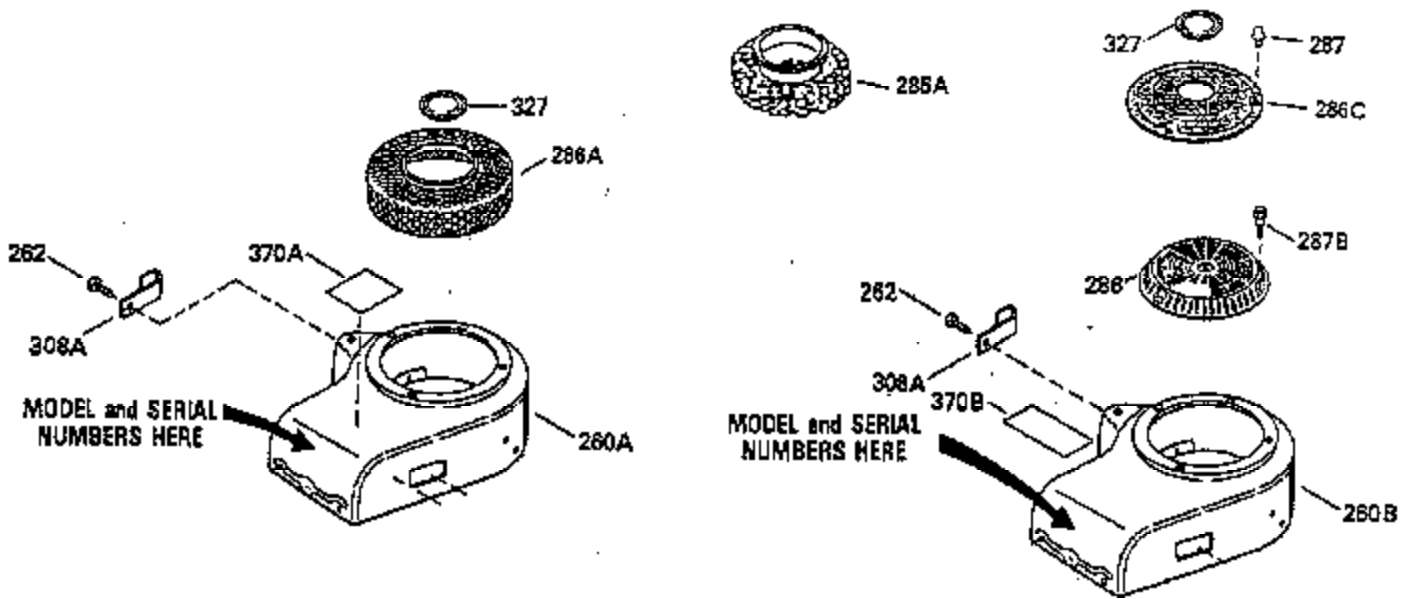

ILLUSTRATION SHOWS TYPICAL PARTS ONLY. ORDER BY PART NUMBER. PARTS NOT LISTED ARE SUPPLIED BY OEM. .

Ref #	Part Number	Qty	Description
245	35403		Air Cleaner Element (Incl. 234)
260B	35793		Blower Housing
262	29747B		Screw, 5/16-24 x 21/32"
286C	35411		Starter Screen
287			Pop Rivet (Can be purchased locally)
290	29774		Fuel Line (8 1/4" or 21cm)
292	26460		Fuel Line Clamp
296	34279B		Fuel Filter (Incl. 2 each of 292 & 29 2A)
308A	35437		Fill Tube Clip
327	34113		Starter Plug
370A	34686		Name Decal
380	632427		Carburetor (Incl. 184) (Refer to Division 5, Section A, page A4-4 or Fiche 12, Grid F-3for breakdown)