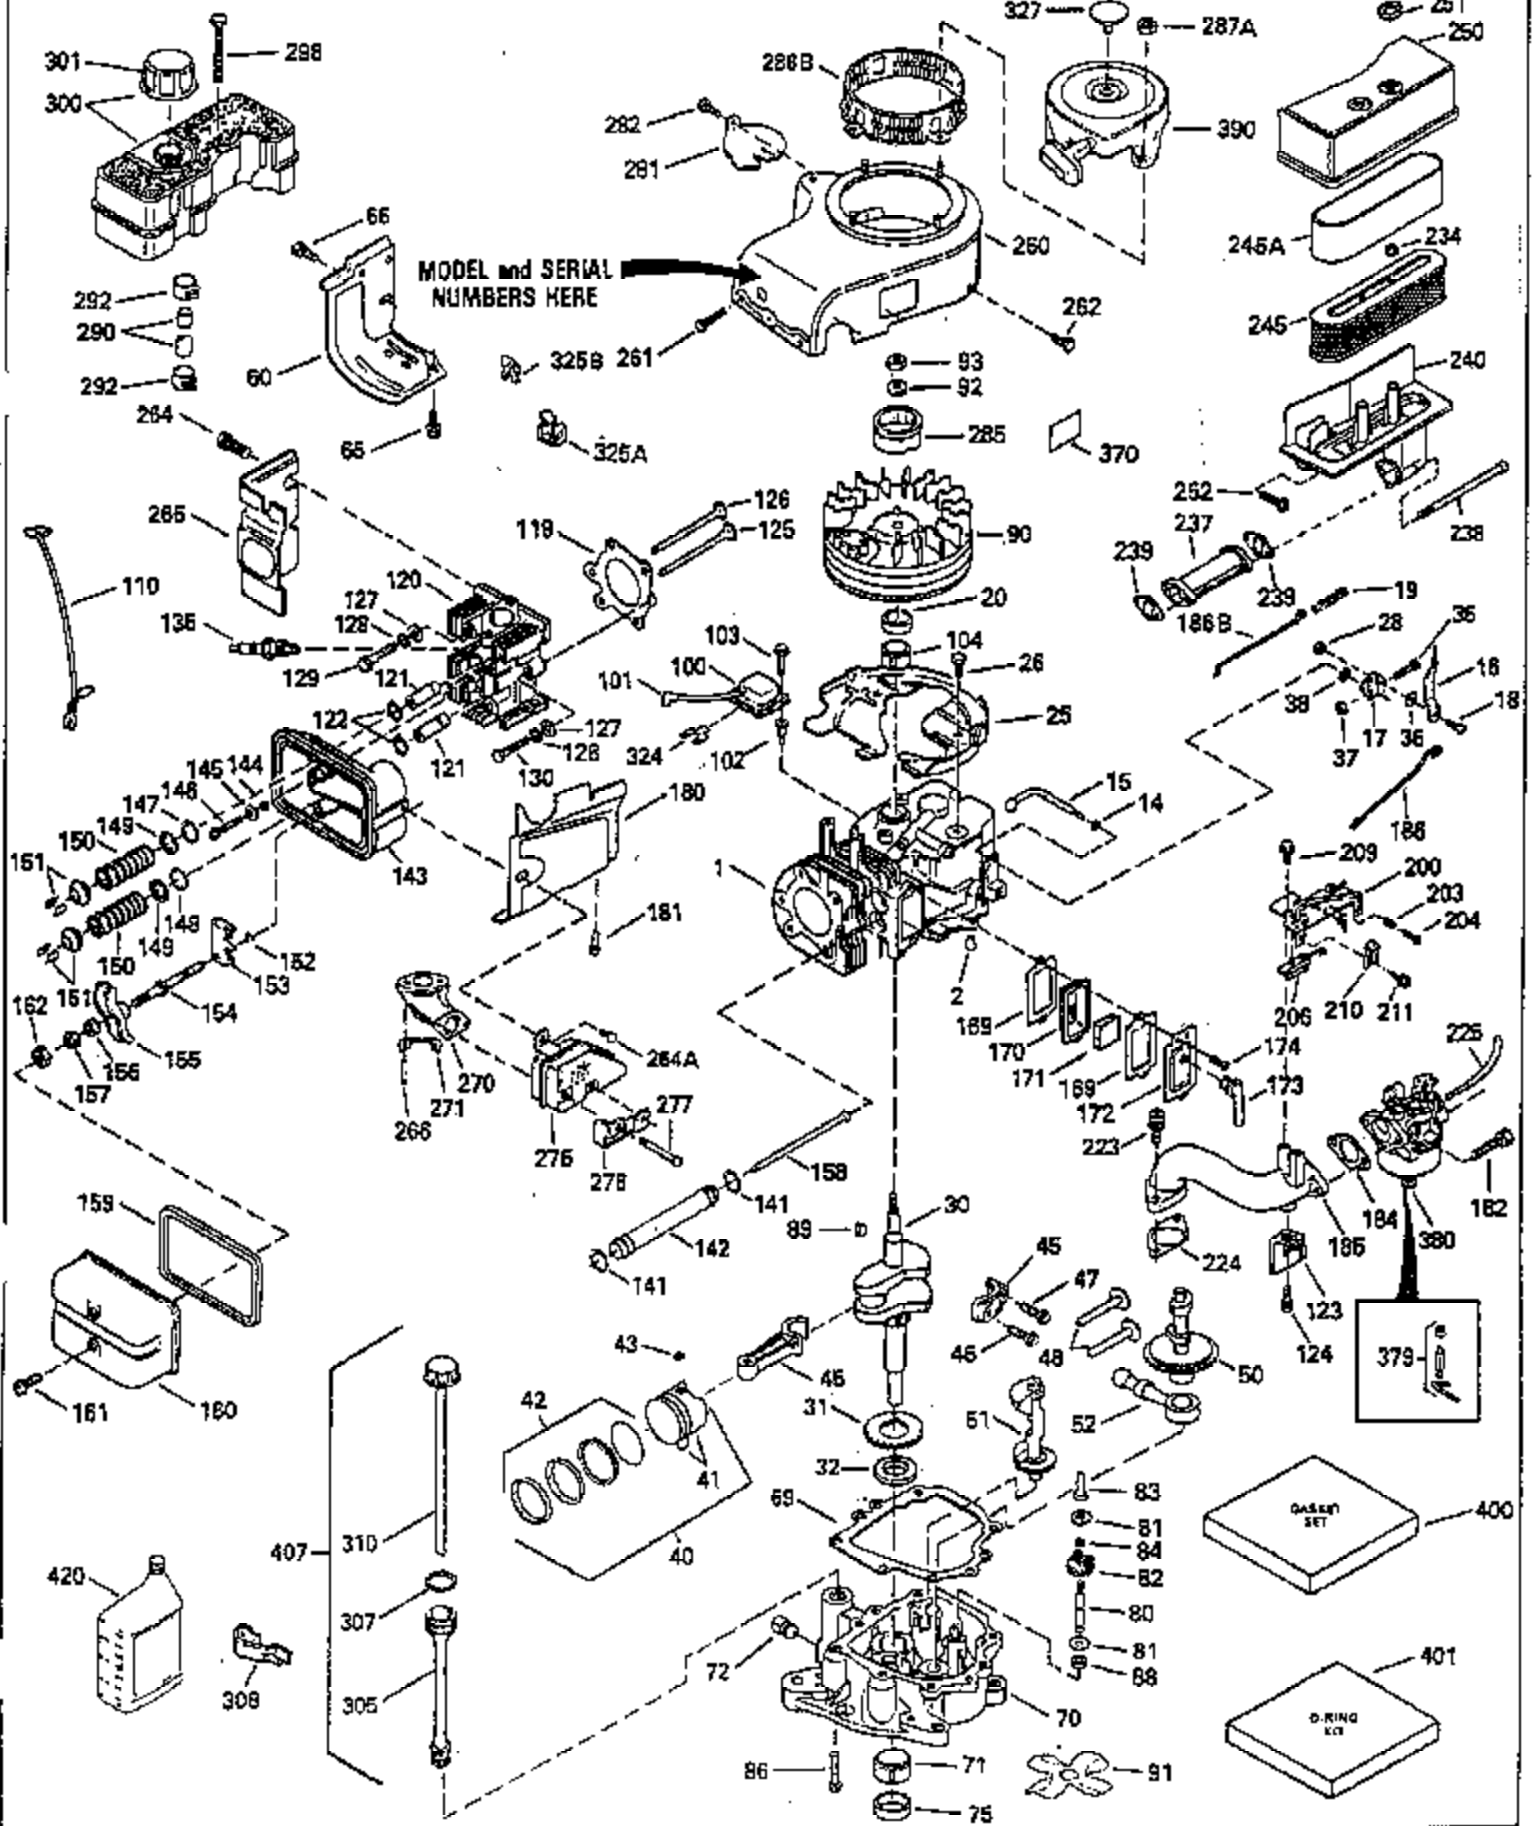

ILLUSTRATION SHOWS TYPICAL PARTS ONLY. ORDER BY PART NUMBER. PARTS NOT LISTED ARE SUPPLIED BY OEM.

Ref #	Part Number	Qty	Description
1	35399B		Cylinder (Incl. 2, 20 & 104) (3-5/16" Bore)
2	27652		Dowel Pin
14	28277		Washer
15	35324		Governor Rod
16	35520		Governor Lever
17	29916		Governor Lever Clamp
18	650548		Screw, 8-32 x 5/16"
19	35203		Extension Spring
20	35319		Oil Seal
25	35326		Blower Housing Baffle
26	650561		Screw, 1/4-20 x 5/8"
28	30322		Lock Nut, 8-32
30	35336B		Crankshaft (Counterbalance)
31	35327		Counterbalance Gear
32	35653		Shim Washer (.015") (Use as required)
35	29826		Screw, 10-32 x 3/4"
36	29918		Lock Washer
37	29216		Lock Nut, 10-32
38	29642		Retaining Ring
40	35339A		Piston, Pin & Ring Set (Std.) (3-5/16 ")
40	35340A		Piston, Pin & Ring Set (.010" OS)
40	35341A		Piston, Pin & Ring Set (.020" OS)
41	35329		Piston & Pin Assy. (Std.) (Incl. No. 43)
41	35430		Piston & Pin Assy. (.010" OS) (Incl. 43)
41	35431		Piston & Pin Assy. (.020" OS) (Incl. 43)
42	34866A		Ring Set (Std.)
42	34867A		Ring Set (.010" OS)
42	34868A		Ring Set (.020" OS)
43	31919		Piston Pin Retaining Ring
45	35330A		Connecting Rod Ass'y. (Incl. 46 & 47)
46	650908		Connecting Rod Bolt
47	650882		Connecting Rod Bolt
48	35313		Valve Lifter
50	35314		Camshaft (MCR)
51	35315A		Counterbalance Weight
52	31356		Oil Pump
60	35316A		Blower Housing Extension
65	650128		Screw, 10-24 x 1/2"
66	30063		Screw, Torx T-30 , 1/4-20 x 1/2"
69	35317		* Mounting Flange Gasket
70	35401A		Mounting Flange (Incl. 71, 72, 75 & 8 0)
71	35377		Crankshaft Bushing
72	31927		Oil Drain Plug
75	35319		Oil Seal
80	35320		Governor Shaft
81	35479		Washer, Flat
82	35321		Governor Gear Ass'y. (Incl. 81)
83	35322		Governor Spool
84	29193		Retaining Ring
86	650833		Screw, 1/4-20 x 1-3/16"
88	31707A		Spacer (Incl. 81)
89	32589		Flywheel Key
90	611094		Flywheel (7 amp w/ring gear)
92	650880		Lock Washer
93	650881		Flywheel Nut
100	35135		Solid State Ignition
101	610118		Spark Plug Cover
102	650872		Solid State Mounting Stud