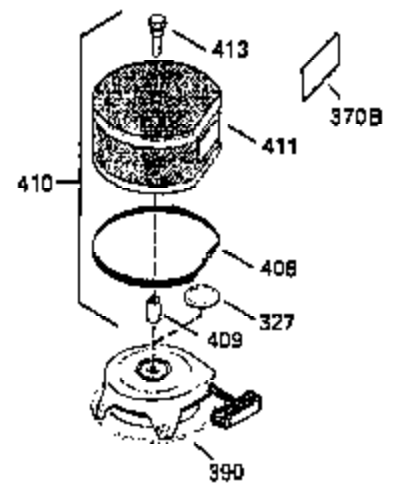

ILLUSTRATION SHOWS TYPICAL PARTS ONLY. ORDER BY PART NUMBER. PARTS NOT LISTED ARE SUPPLIED BY OEM.

OPTIONAL ELECTRIC STARTER MOTOR

OPTIONAL SPARK ARRESTOR

OPTIONAL DEBRIS SCREEN

Ref #	Part Number	Qty	Description
16	35520		Governor Lever
17	29916		Governor Lever Clamp
18	650548		Screw, 8-32 x 5/16"
19	35203		Extension Spring
28	30322		Lock Nut, 8-32
35	29826		Screw, 10-32 x 3/4"
36	29918		Lock Washer
37	29216		Lock Nut, 10-32
38	29642		Retaining Ring
60	35316A		Blower Housing Extension
62	650760		Screw, 8-32 x 3/8"
63	28545		Grommet
65	650128		Screw, 10-24 x 1/2"
66	30063		Screw, Torx T-30 , 1/4-20 x 1/2"
68	33356		Ground Terminal
172	28425		Valve Cover
173	35350		Breather Tube
174	650128		Screw, 10-24 x 1/2"
182	650517		Screw, 1/4-20 x 27/32"
186	35522		Governor Link
209A	30200		Screw, 10-24 x 9/16"
210	27793		Conduit Clip
211	28942		Screw, 10-32 x 3/8"
266	650876		Screw, 5/16-18 x 1-1/4"
270	35292		Exhaust Manifold
271	35293		Locking Plate (Manifold)
284	35428		Muffler Deflector
327	34113		Starter Plug
348	35426		Remote Choke Bracket
349	650767		Screw, 8-32 x 27/64"
361	30063		Screw, Torx T-30, 1/4-20 x 1/2"
380	632494		Carburetor (Incl. 184) (Refer to Division 5, Section A, page A4-4 or Fiche 12, Grid F-3for breakdown)
395	33605		Electric Starter Motor (12 Volt) (Refer to Division 5, Section D, page 20 or Fiche 12, Grid G-13 for breakdown)
396	33329D		Electric Starter Motor (120 Volt)(opt ional) Engine requires a ring gear flywheel (611091 minimum) and the cylinder must have drilled and tapped startermounting bosses to add the electric starter.
414	35352		Spark Arrestor Screen (Incl.416)(Opti onal)
416	650760		Screw, 8-32 x 3/8" (Optional)