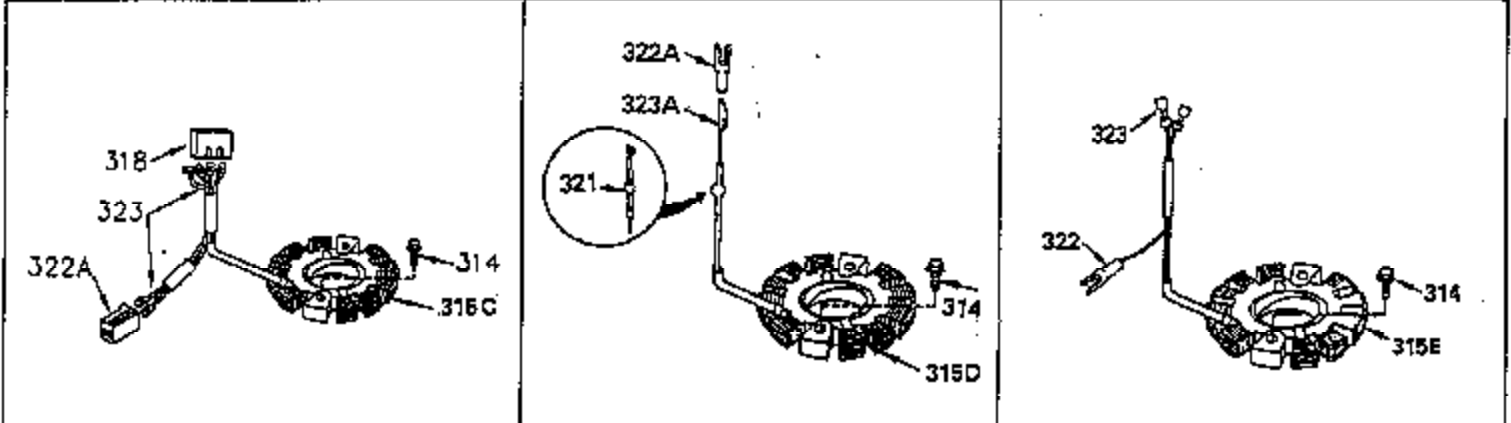

ILLUSTRATION SHOWS TYPICAL PARTS ONLY. ORDER BY PART NUMBER. PARTS NOT LISTED ARE SUPPLIED BY OEM.

OPTIONAL ELECTRIC STARTER MOTOR

OPTIONAL SPARK ARRESTOR

OPTIONAL DEBRIS SCREEN

Ref #	Part Number	Qty	Description
16	35520		Governor Lever
17	29916		Governor Lever Clamp
18	650548		Screw, 8-32 x 5/16"
19	35203		Extension Spring
28	30322		Lock Nut, 8-32
35	29826		Screw, 10-32 x 3/4"
36	29918		Lock Washer
37	29216		Lock Nut, 10-32
38	29642		Retaining Ring
60	35316A		Blower Housing Extension
62	650760		Screw, 8-32 x 3/8"
63	28545		Grommet
65	650128		Screw, 10-24 x 1/2"
66	30063		Screw, Torx T-30 , 1/4-20 x 1/2"
68	33356		Ground Terminal
172	28425		Valve Cover
173	35350		Breather Tube
174	650128		Screw, 10-24 x 1/2"
182	650517		Screw, 1/4-20 x 27/32"
186	35522		Governor Link
209A	30200		Screw, 10-24 x 9/16"
210	27793		Conduit Clip
211	28942		Screw, 10-32 x 3/8"
266	650876		Screw, 5/16-18 x 1-1/4"
270	35292		Exhaust Manifold
271	35293		Locking Plate (Manifold)
284	35428		Muffler Deflector
327	34113		Starter Plug
348	35426		Remote Choke Bracket
349	650767		Screw, 8-32 x 27/64"
361	30063		Screw, Torx T-30, 1/4-20 x 1/2"
380	632494		Carburetor (Incl. 184) (Refer to Division 5, Section A, page A4-4 or Fiche 12, Grid F-3for breakdown)
395	33605		Electric Starter Motor (12 Volt) (Refer to Division 5, Section D, page 20 or Fiche 12, Grid G-13 for breakdown)
396	33329D		Electric Starter Motor (120 Volt)(opt ional) Engine requires a ring gear flywheel (611091 minimum) and the cylinder must have drilled and tapped startermounting bosses to add the electric starter.
414	35352		Spark Arrestor Screen (Incl.416)(Opti onal)
416	650760		Screw, 8-32 x 3/8" (Optional)

ILLUSTRATION SHOWS TYPICAL PARTS ONLY. ORDER BY PART NUMBER. PARTS NOT LISTED ARE SUPPLIED BY OEM.

Ref #	Part Number	Qty	Description
110A	35183		Ground Wire
314	650873		Screw, 1/4-20 x 3/4"
315	611104		Alt.Coil (3/5 Split) (Incl.321,322 & 323)
